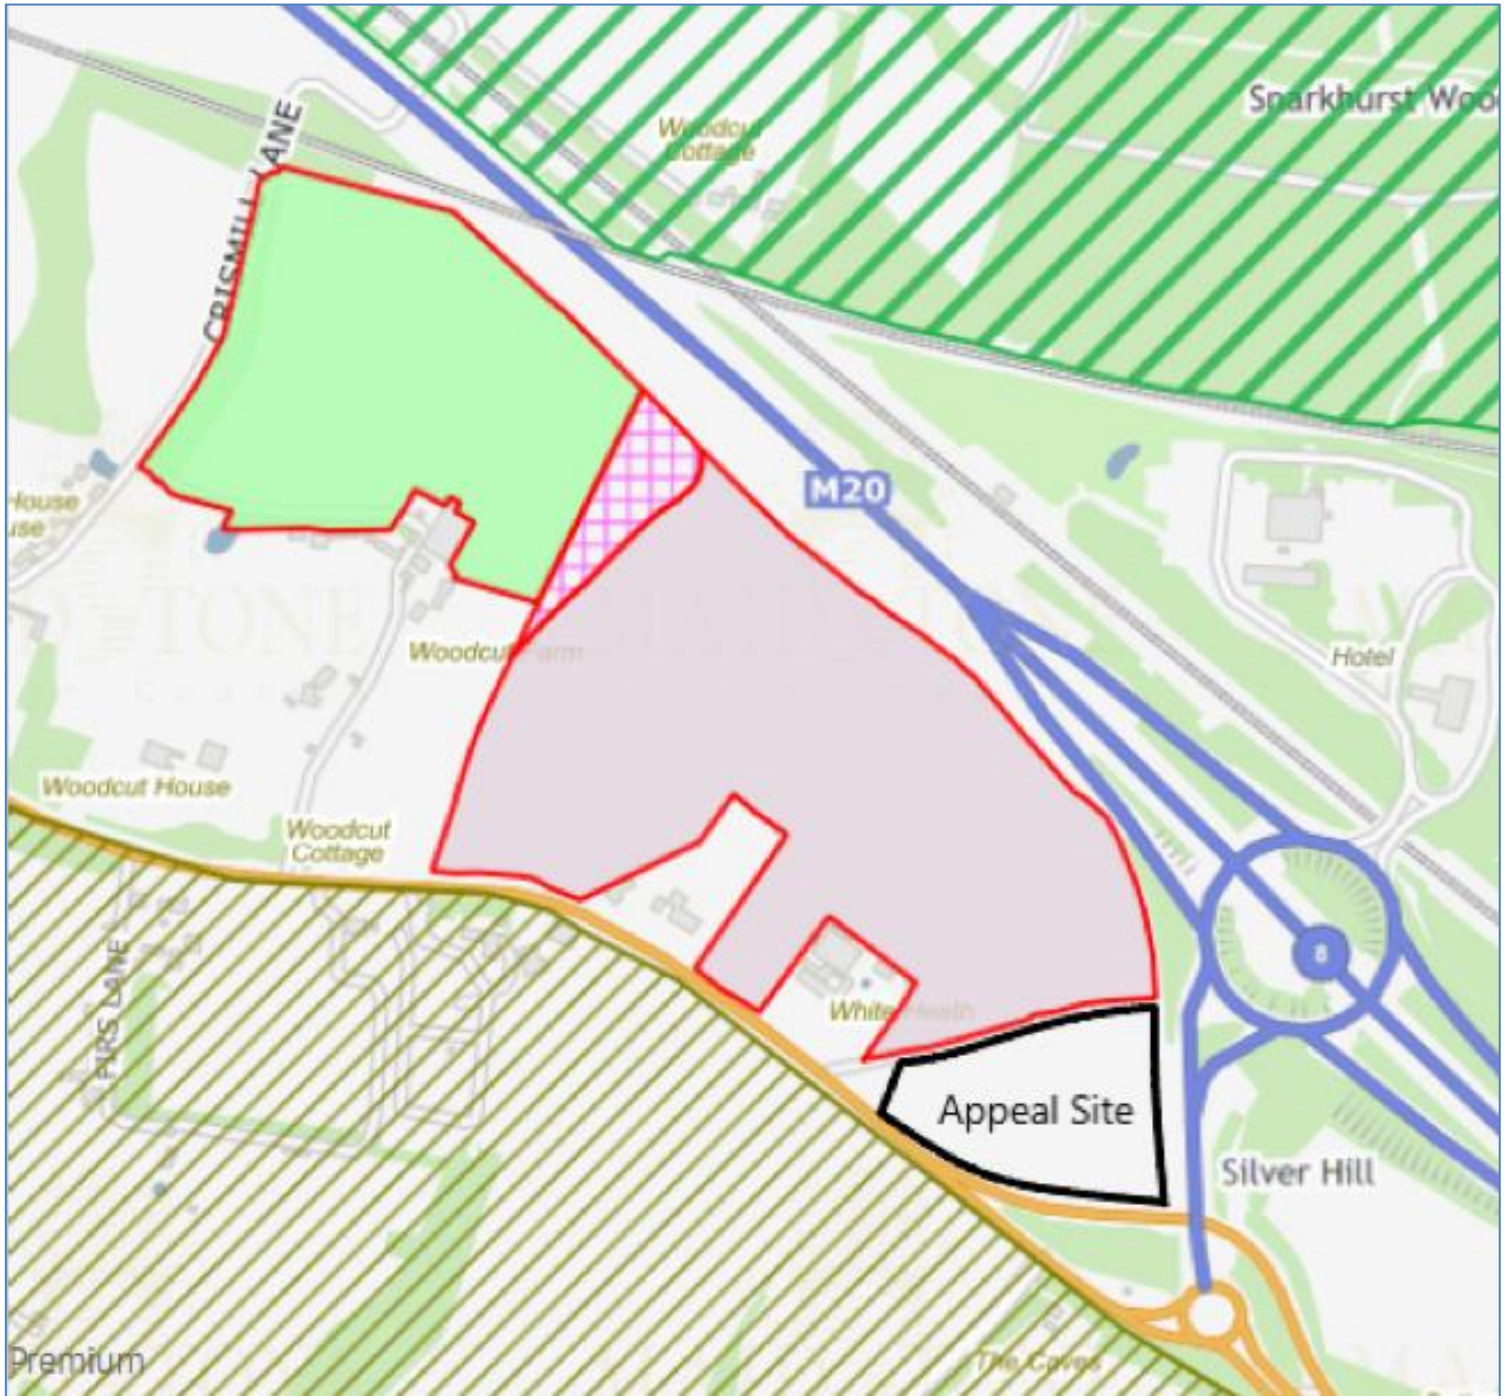

Local Plan Policies Map showing Appeal Site, Kent Downs AONB, Len Valley Landscape of Local Value, and Maidstone Local Plan Employment Allocation EMP1(4)

- | | | | |
|--|-------------------------------------|---|--------------------------------------|
|  | Woodcut Farm Employment Allocation |  | Building Footprints Limited to 500m2 |
|  | Landscaped Area |  | Kent Downs AONB |
|  | Len Valley Landscape of Local Value | | |