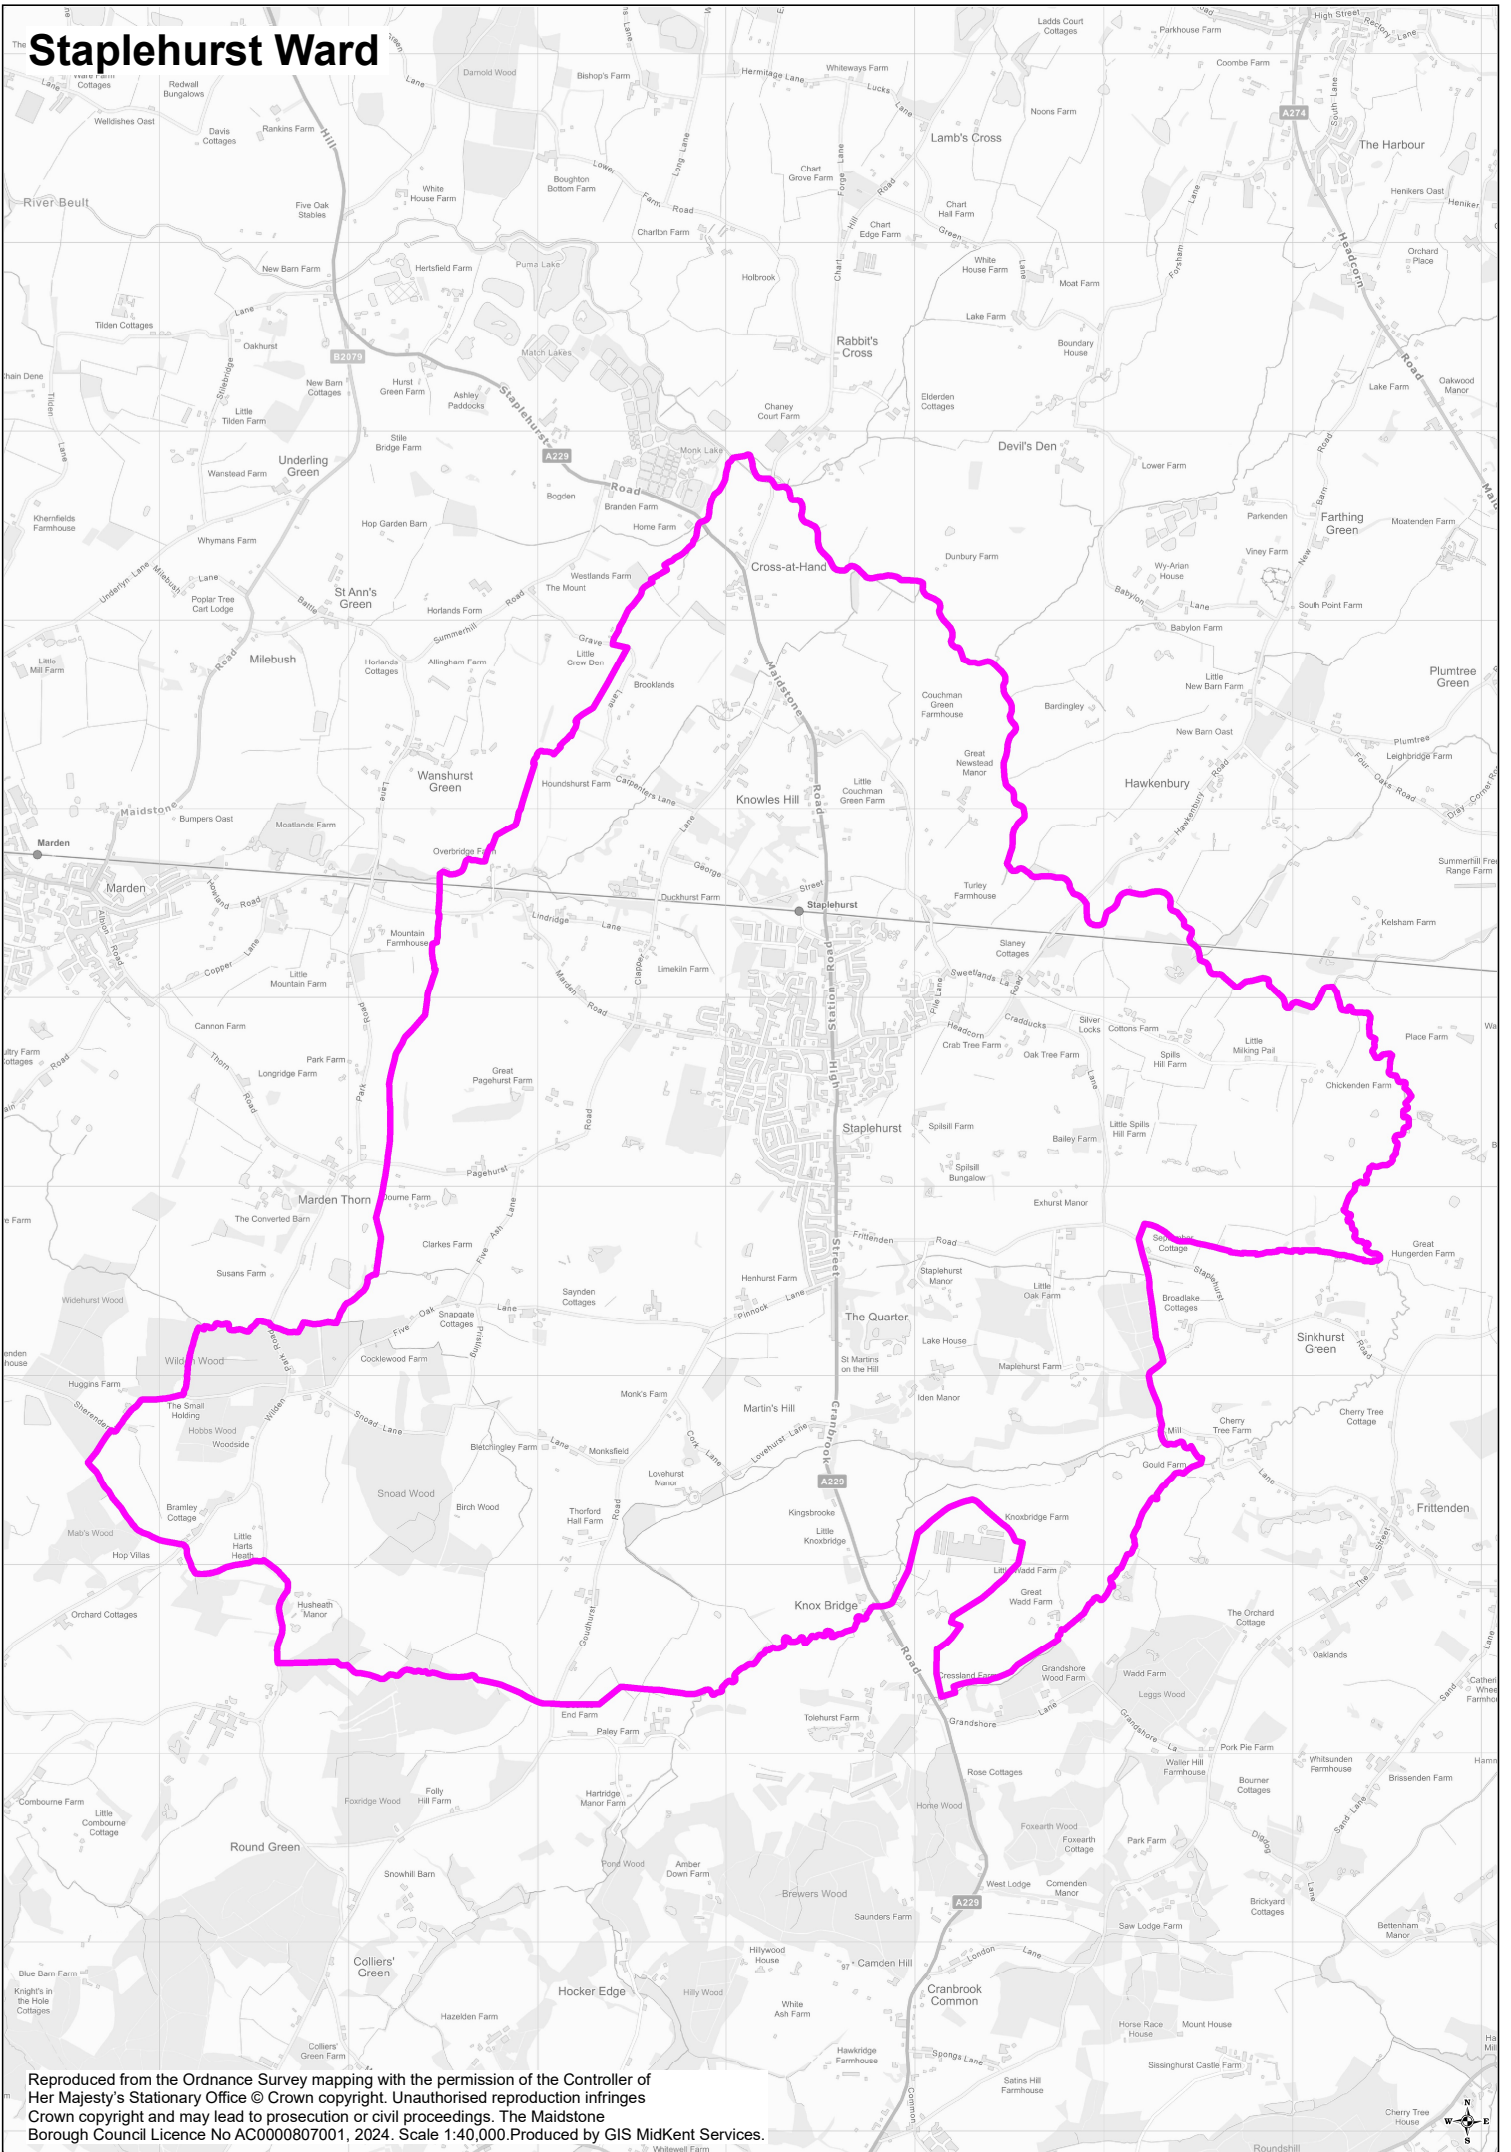

Staplehurst Ward

Reproduced from the Ordnance Survey mapping with the permission of the Controller of Her Majesty's Stationary Office © Crown copyright. Unauthorised reproduction infringes Crown copyright and may lead to prosecution or civil proceedings. The Maidstone Borough Council Licence No AC0000807001, 2024. Scale 1:40,000. Produced by GIS MidKent Services.