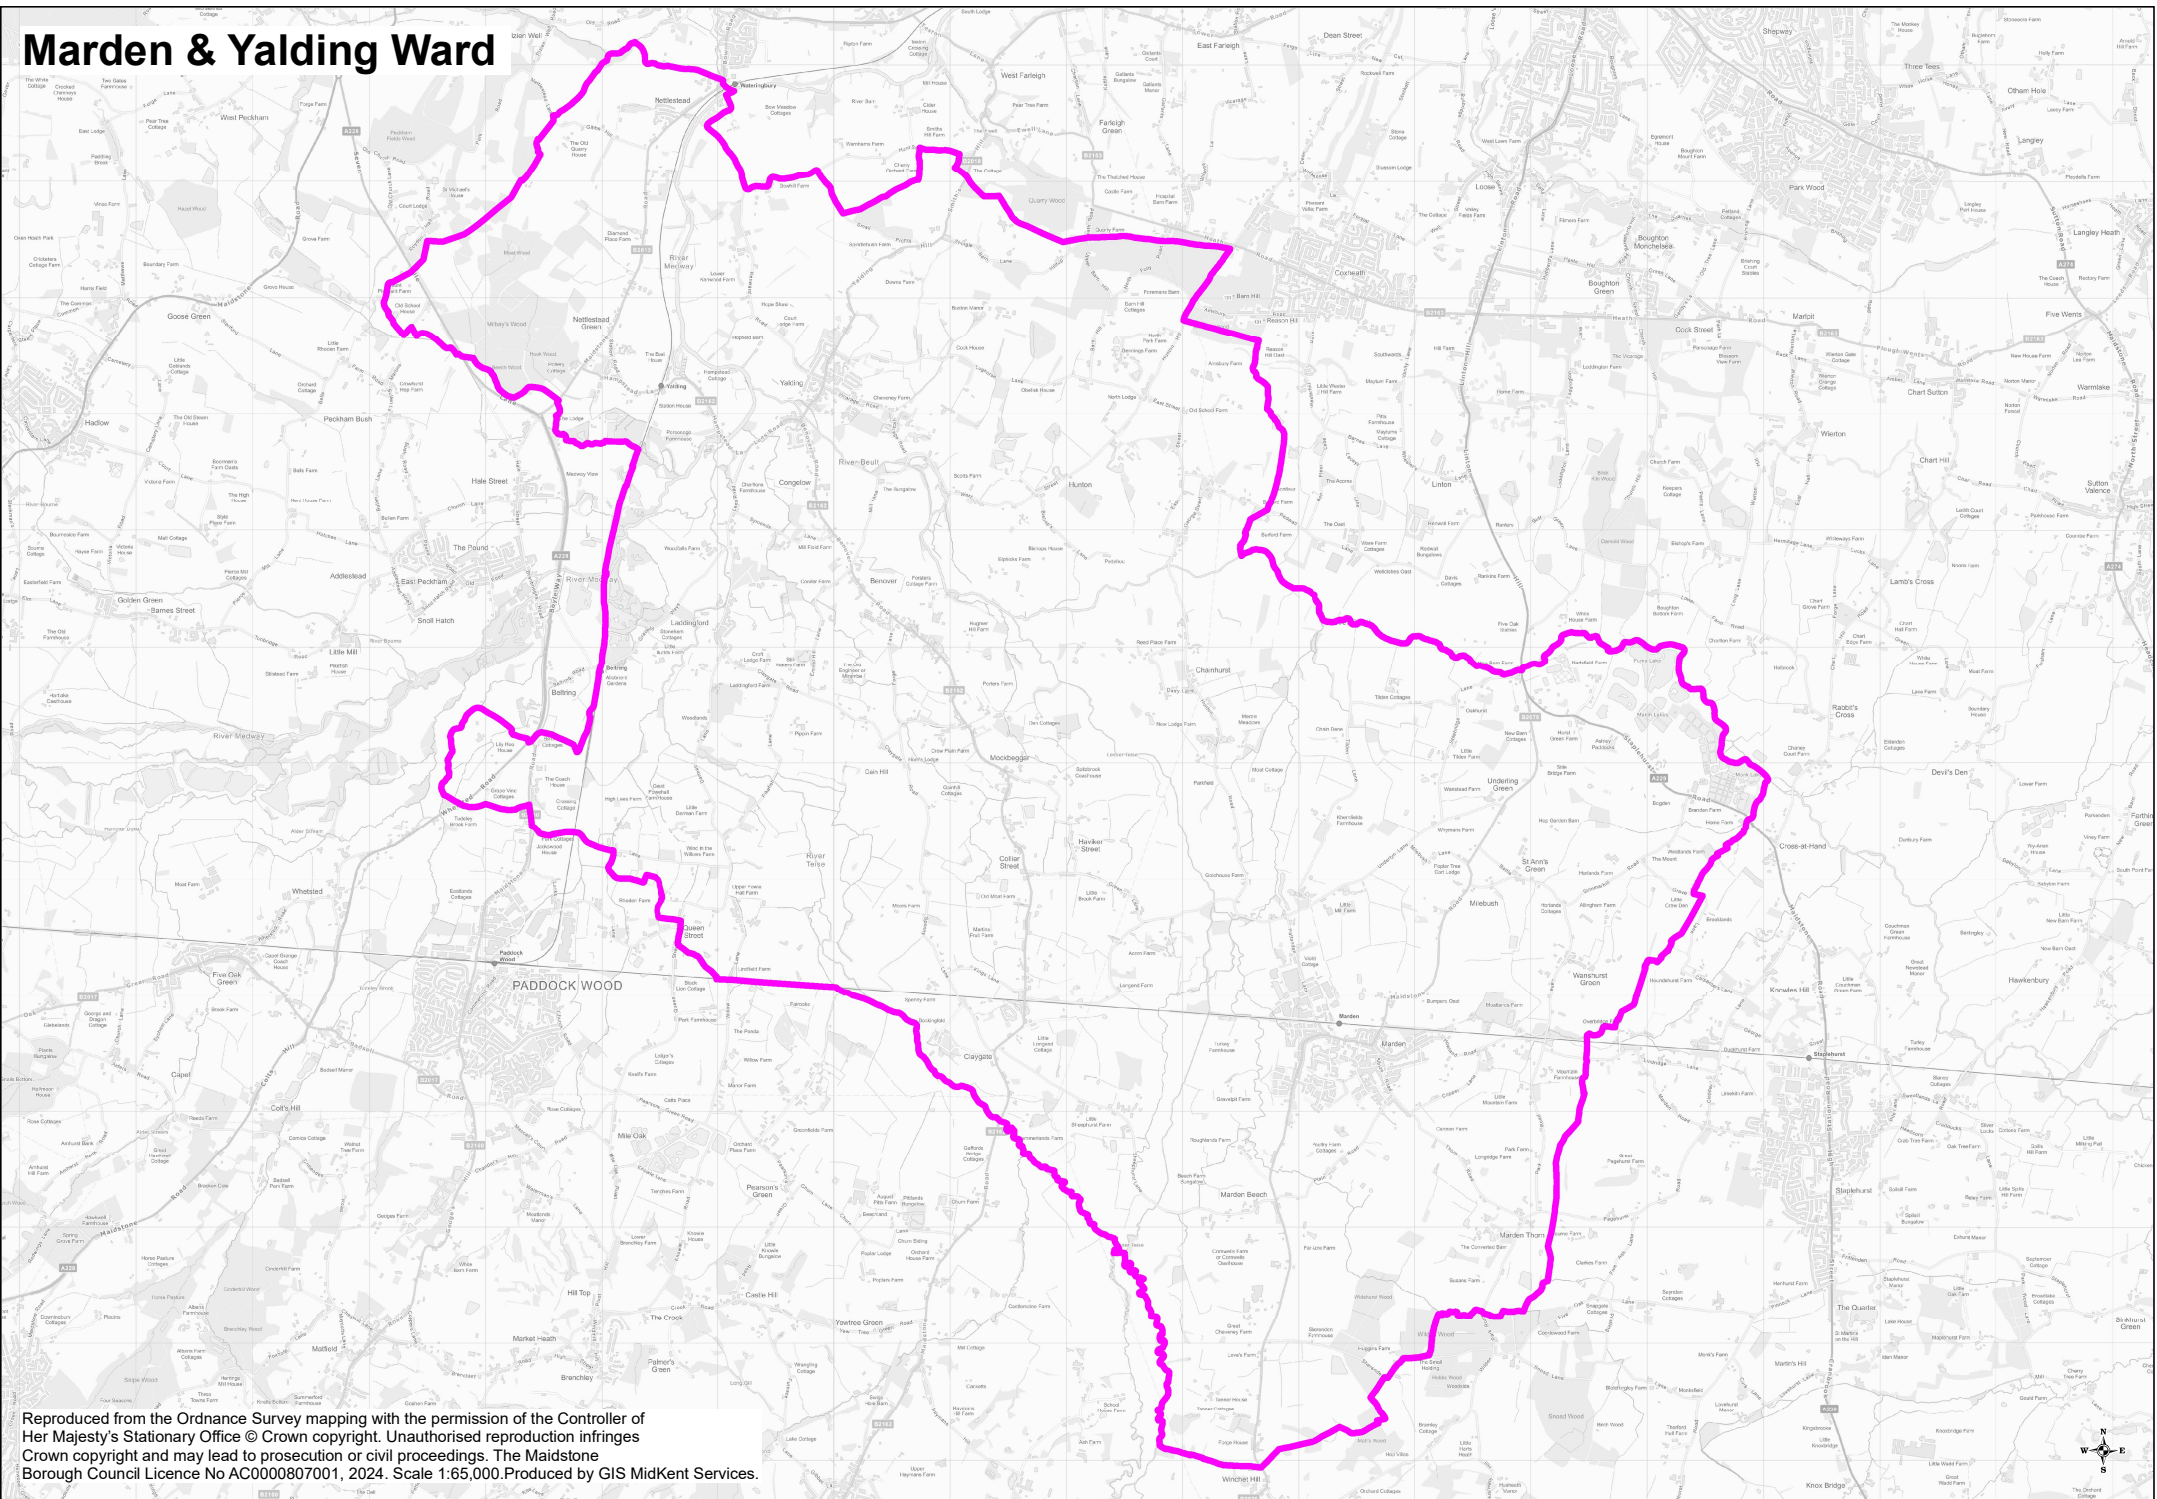

# Marden & Yalding Ward

Reproduced from the Ordnance Survey mapping with the permission of the Controller of Her Majesty's Stationary Office © Crown copyright. Unauthorised reproduction infringes Crown copyright and may lead to prosecution or civil proceedings. The Maidstone Borough Council Licence No AC0000807001, 2024. Scale 1:65,000. Produced by GIS MidKent Services.