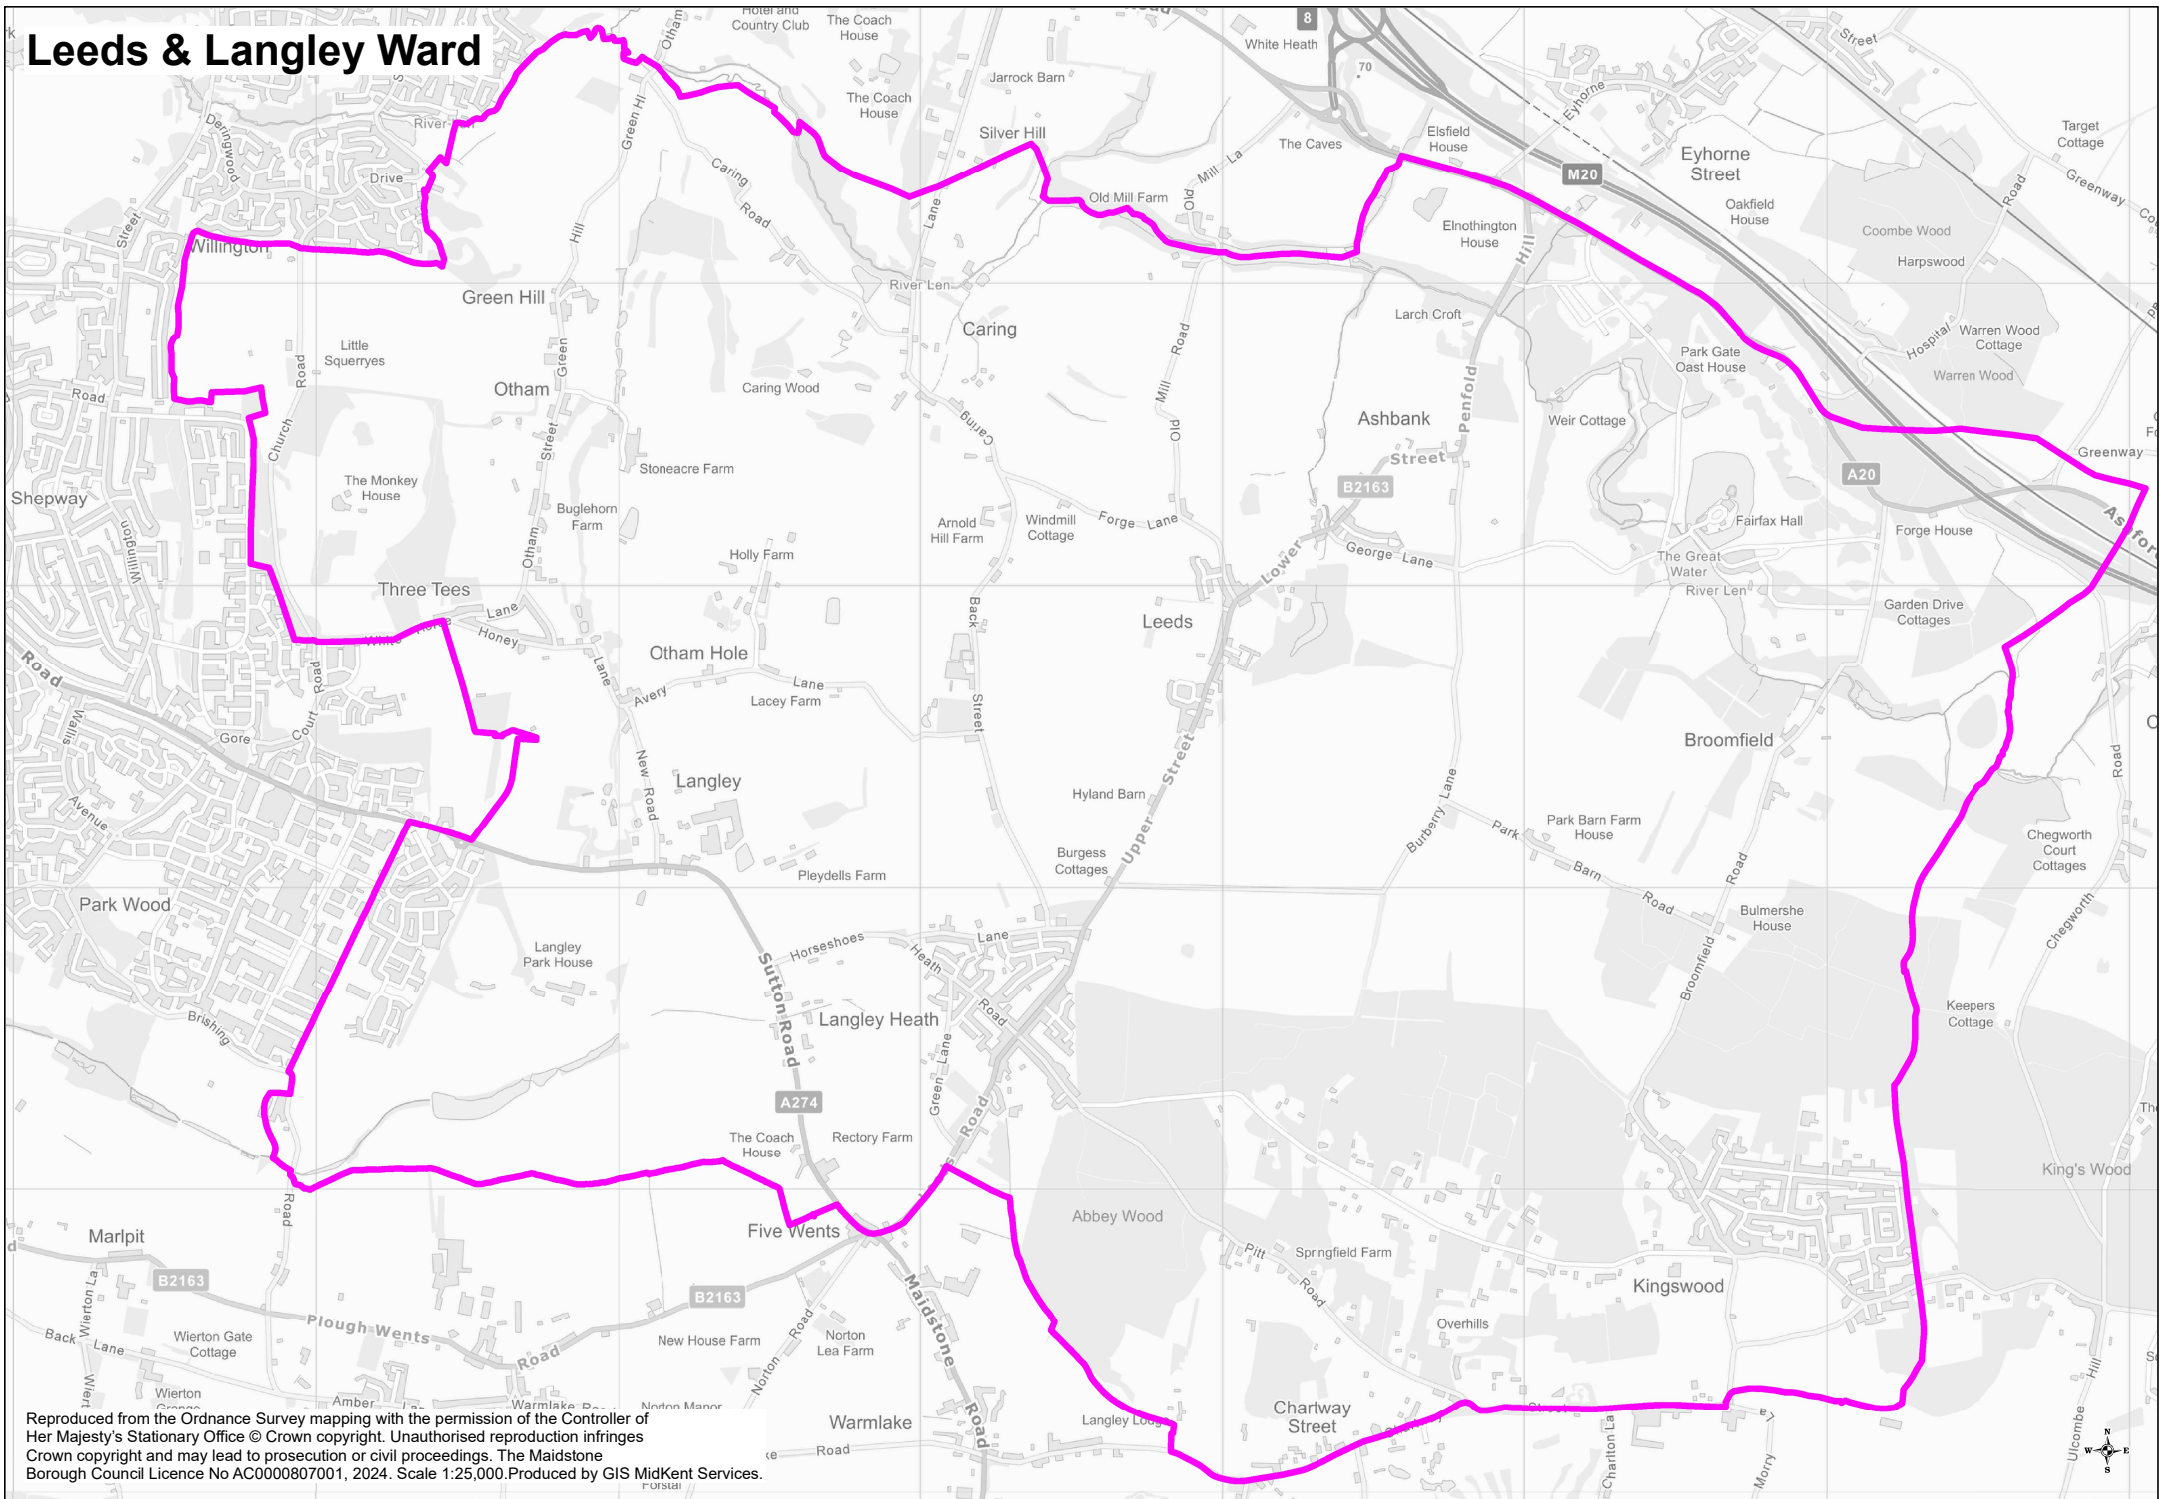

Leeds & Langley Ward

Reproduced from the Ordnance Survey mapping with the permission of the Controller of Her Majesty's Stationary Office © Crown copyright. Unauthorised reproduction infringes Crown copyright and may lead to prosecution or civil proceedings. The Maidstone Borough Council Licence No AC0000807001, 2024. Scale 1:25,000. Produced by GIS MidKent Services.