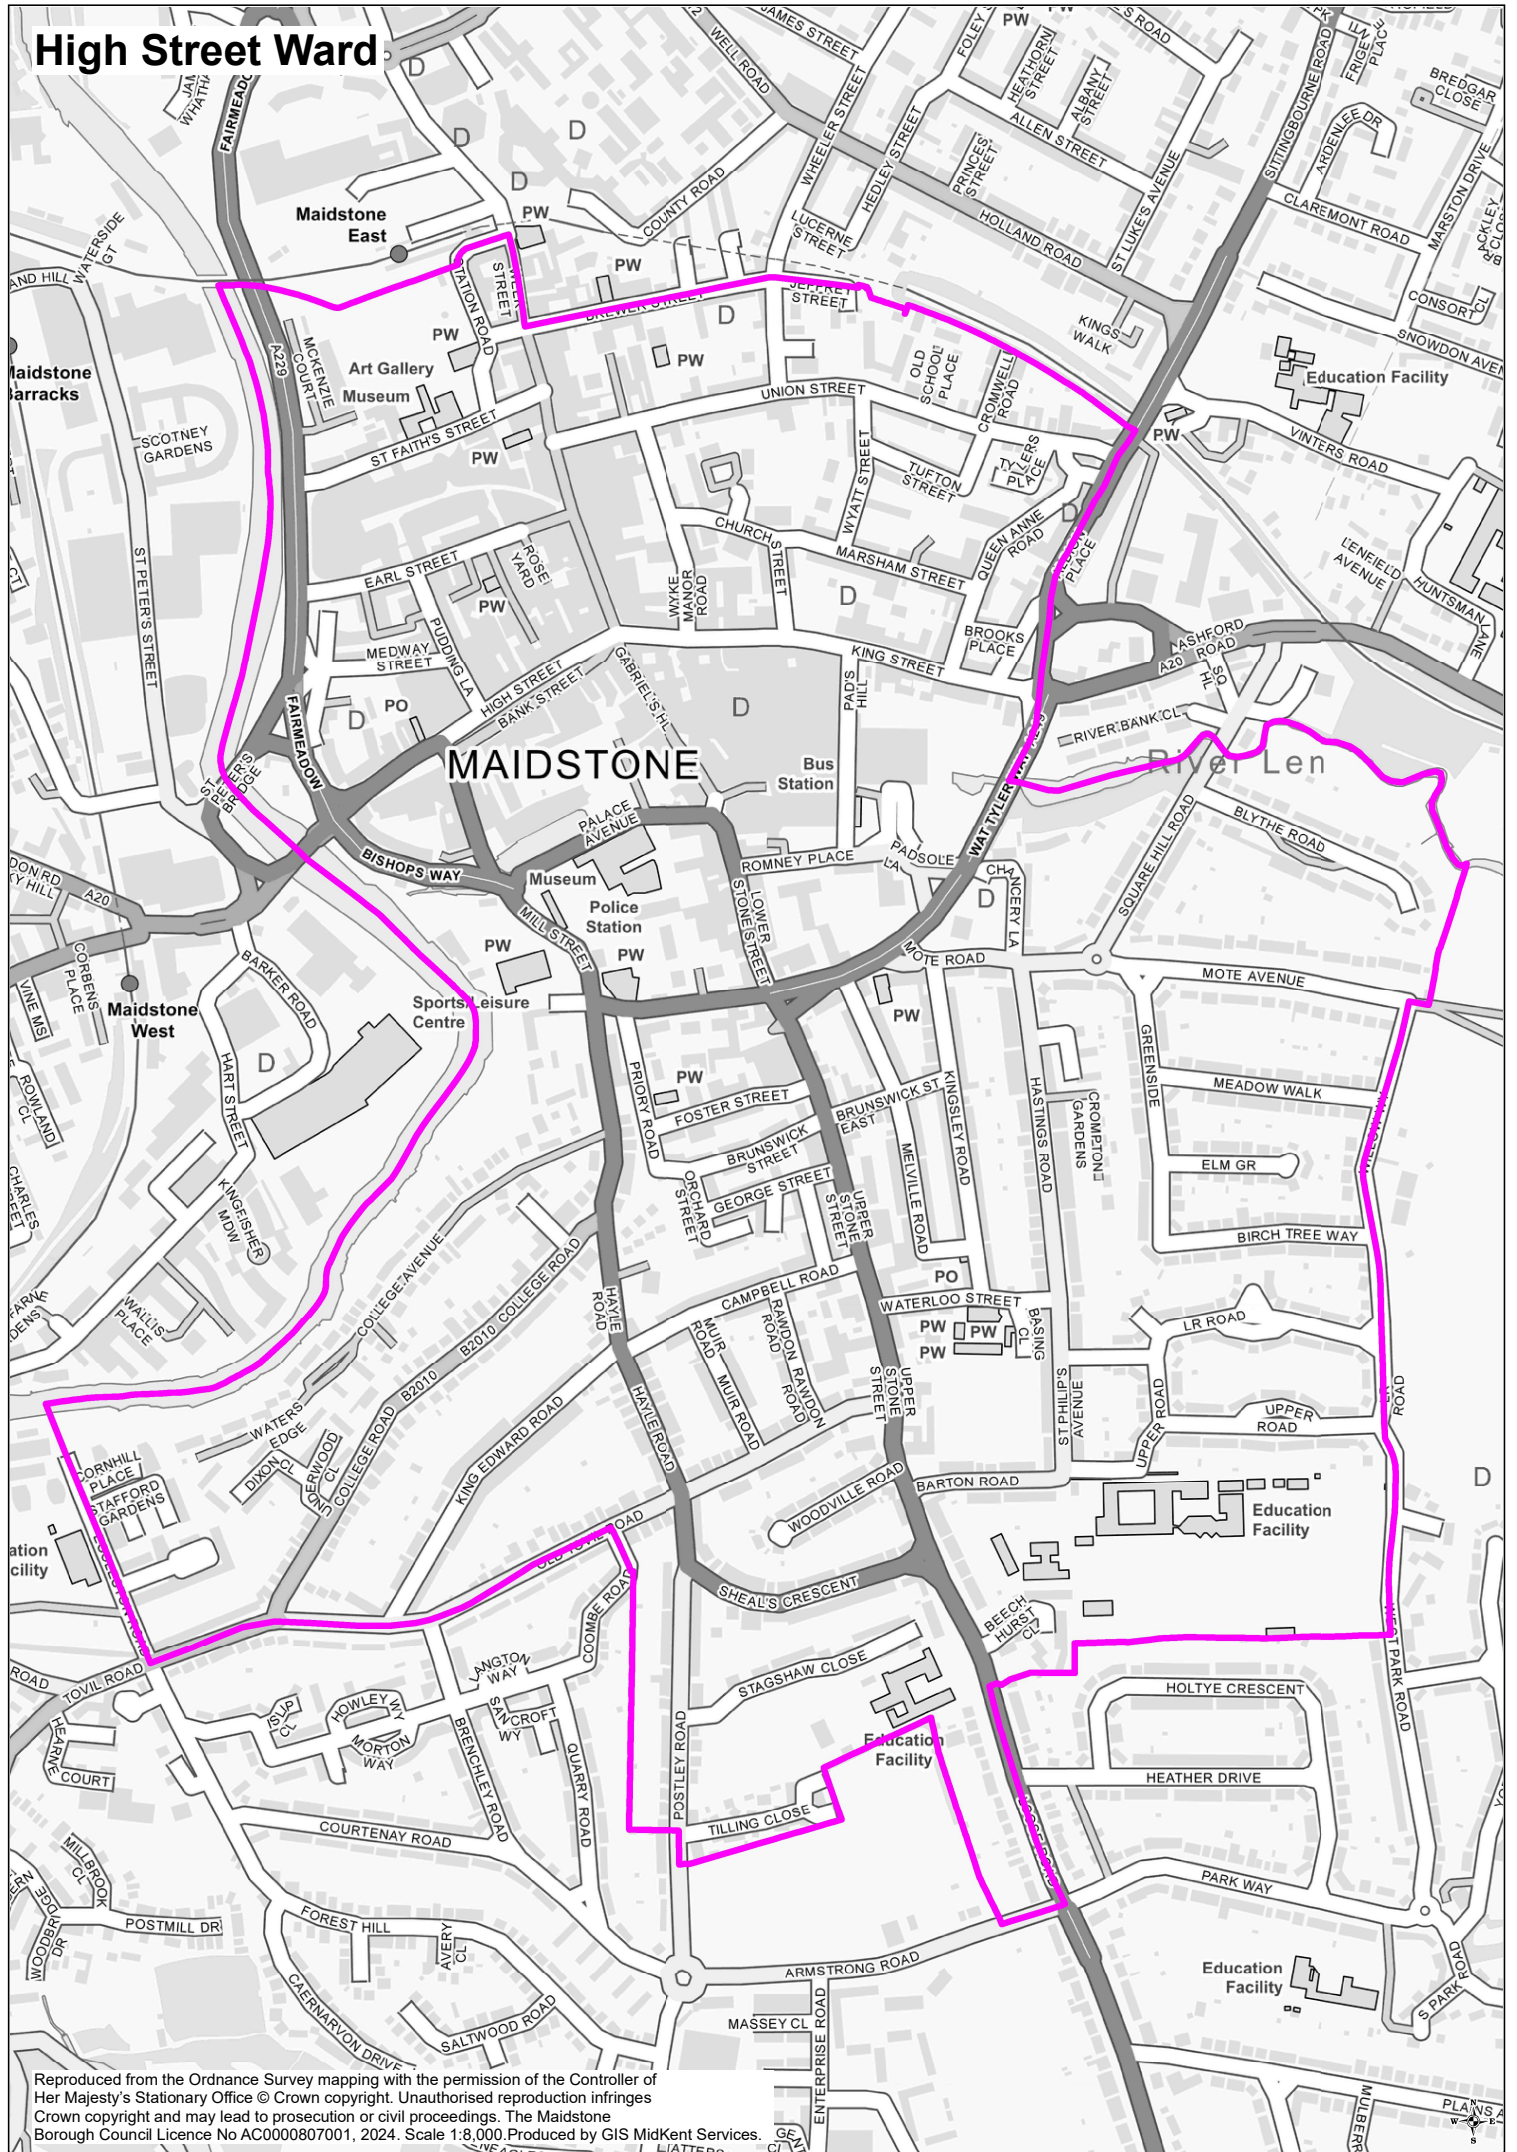

High Street Ward

Reproduced from the Ordnance Survey mapping with the permission of the Controller of Her Majesty's Stationary Office © Crown copyright. Unauthorised reproduction infringes Crown copyright and may lead to prosecution or civil proceedings. The Maidstone Borough Council Licence No AC0000807001, 2024. Scale 1:8,000. Produced by GIS MidKent Services.