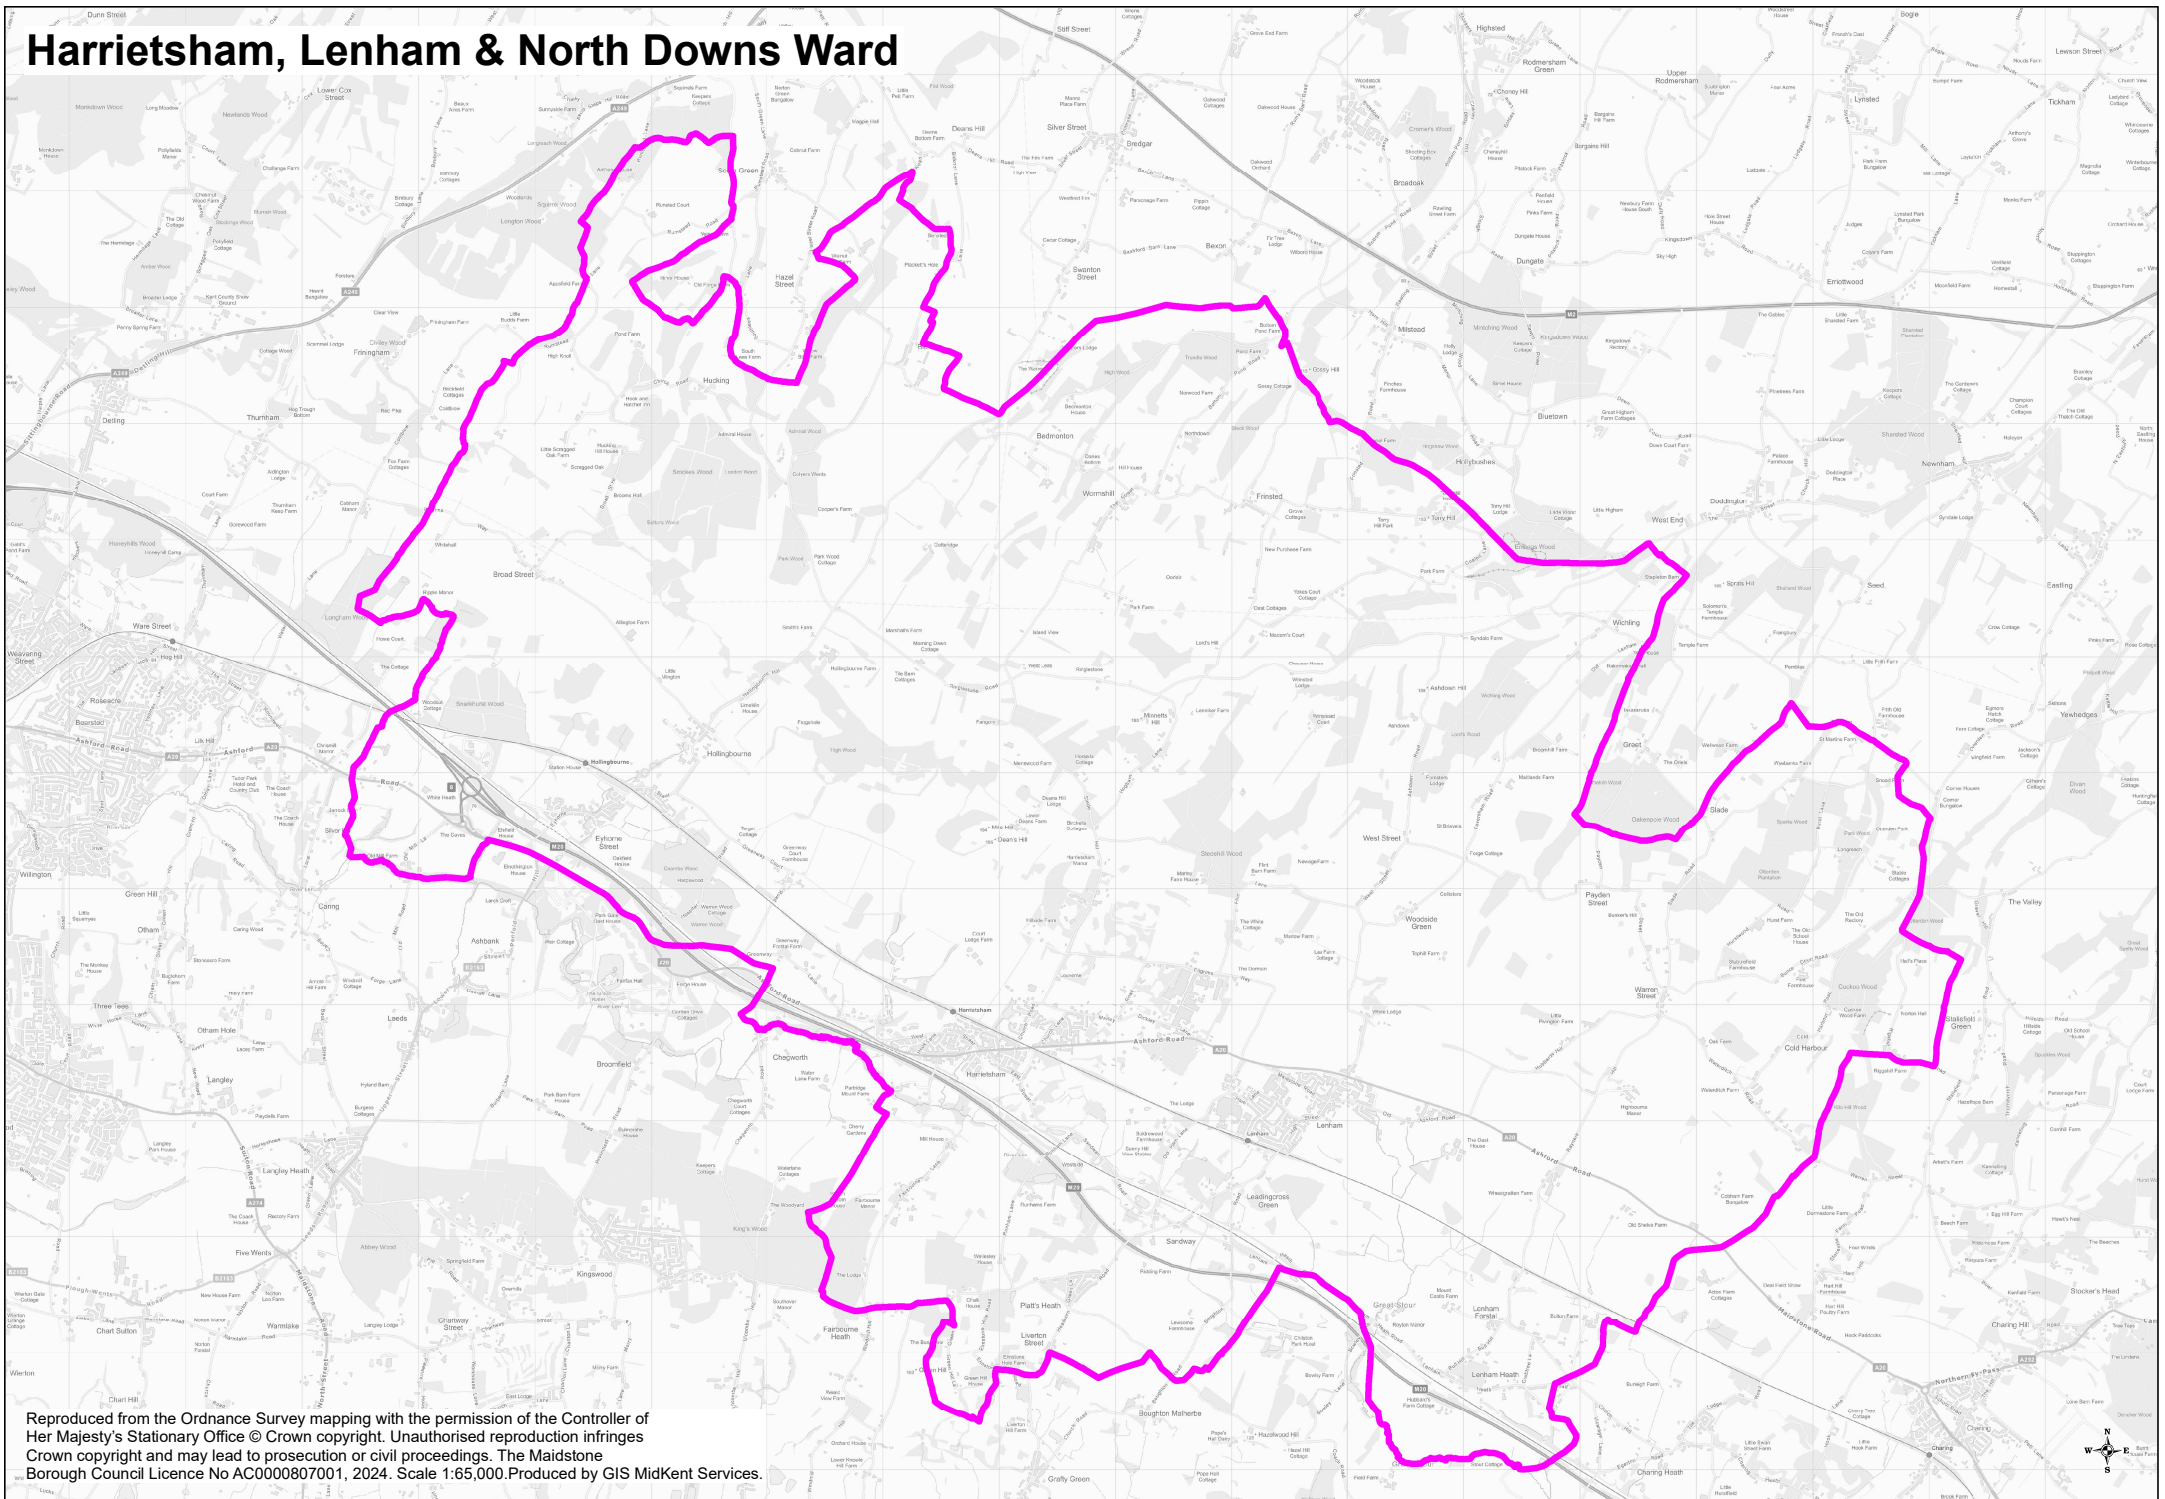

Harrietsham, Lenham & North Downs Ward

Reproduced from the Ordnance Survey mapping with the permission of the Controller of Her Majesty's Stationary Office © Crown copyright. Unauthorised reproduction infringes Crown copyright and may lead to prosecution or civil proceedings. The Maidstone Borough Council Licence No AC0000807001, 2024. Scale 1:65,000. Produced by GIS MidKent Services.