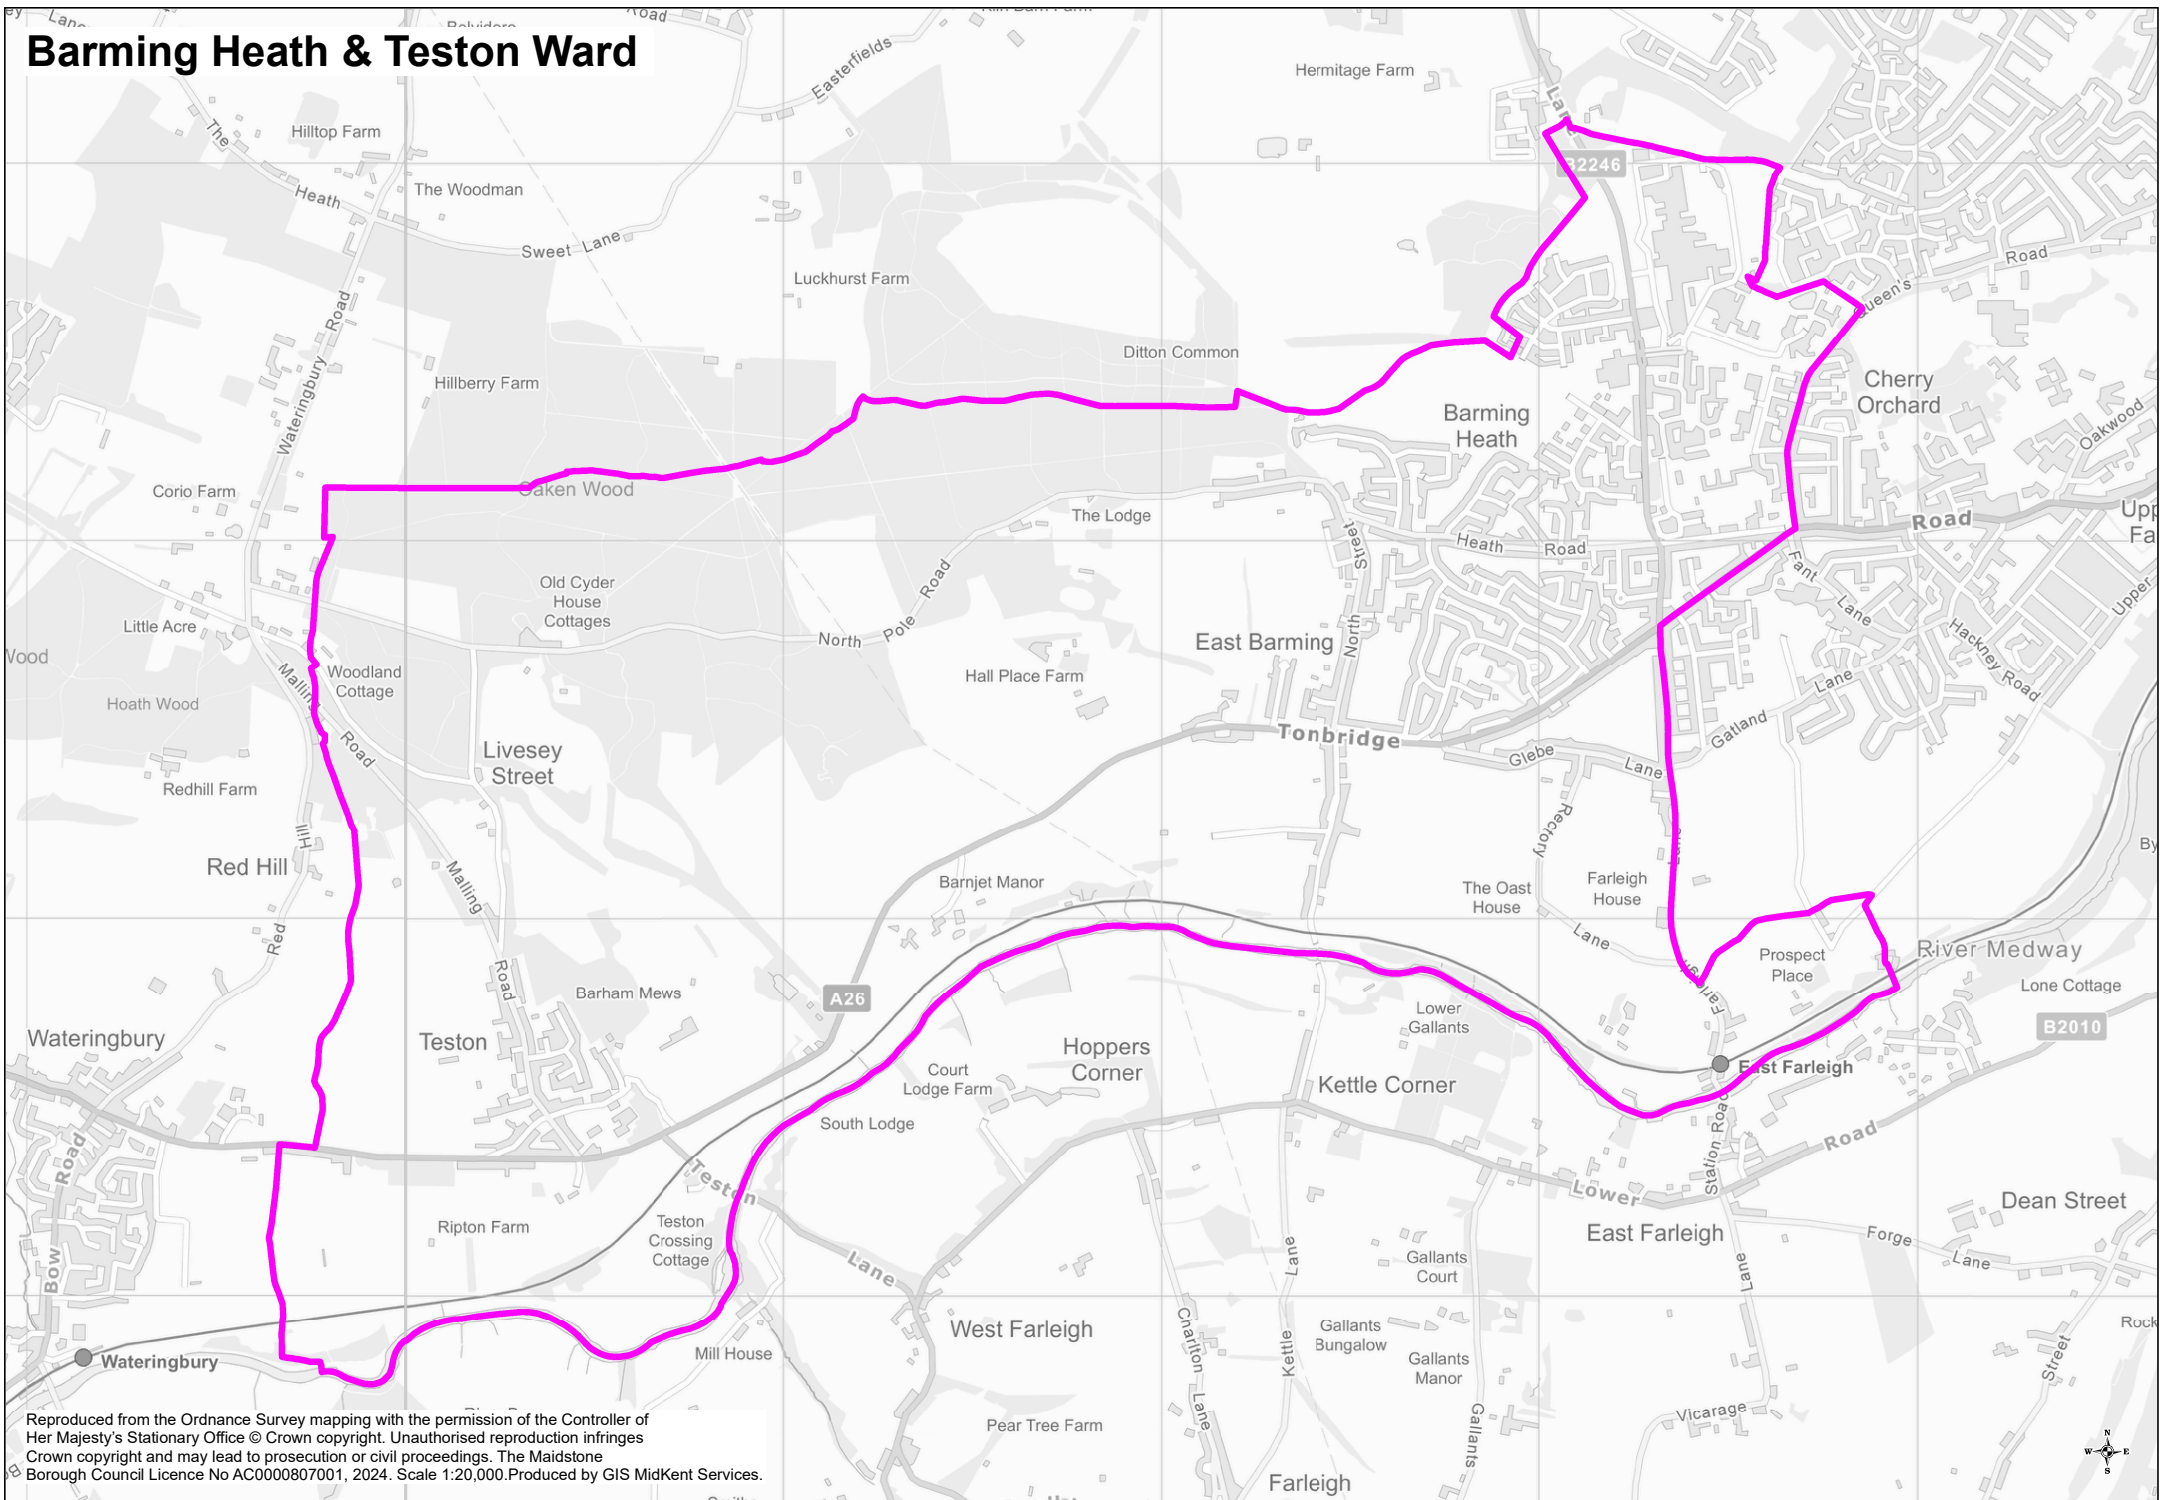

Barming Heath & Teston Ward

Reproduced from the Ordnance Survey mapping with the permission of the Controller of Her Majesty's Stationary Office © Crown copyright. Unauthorised reproduction infringes Crown copyright and may lead to prosecution or civil proceedings. The Maidstone Borough Council Licence No AC0000807001, 2024. Scale 1:20,000. Produced by GIS MidKent Services.