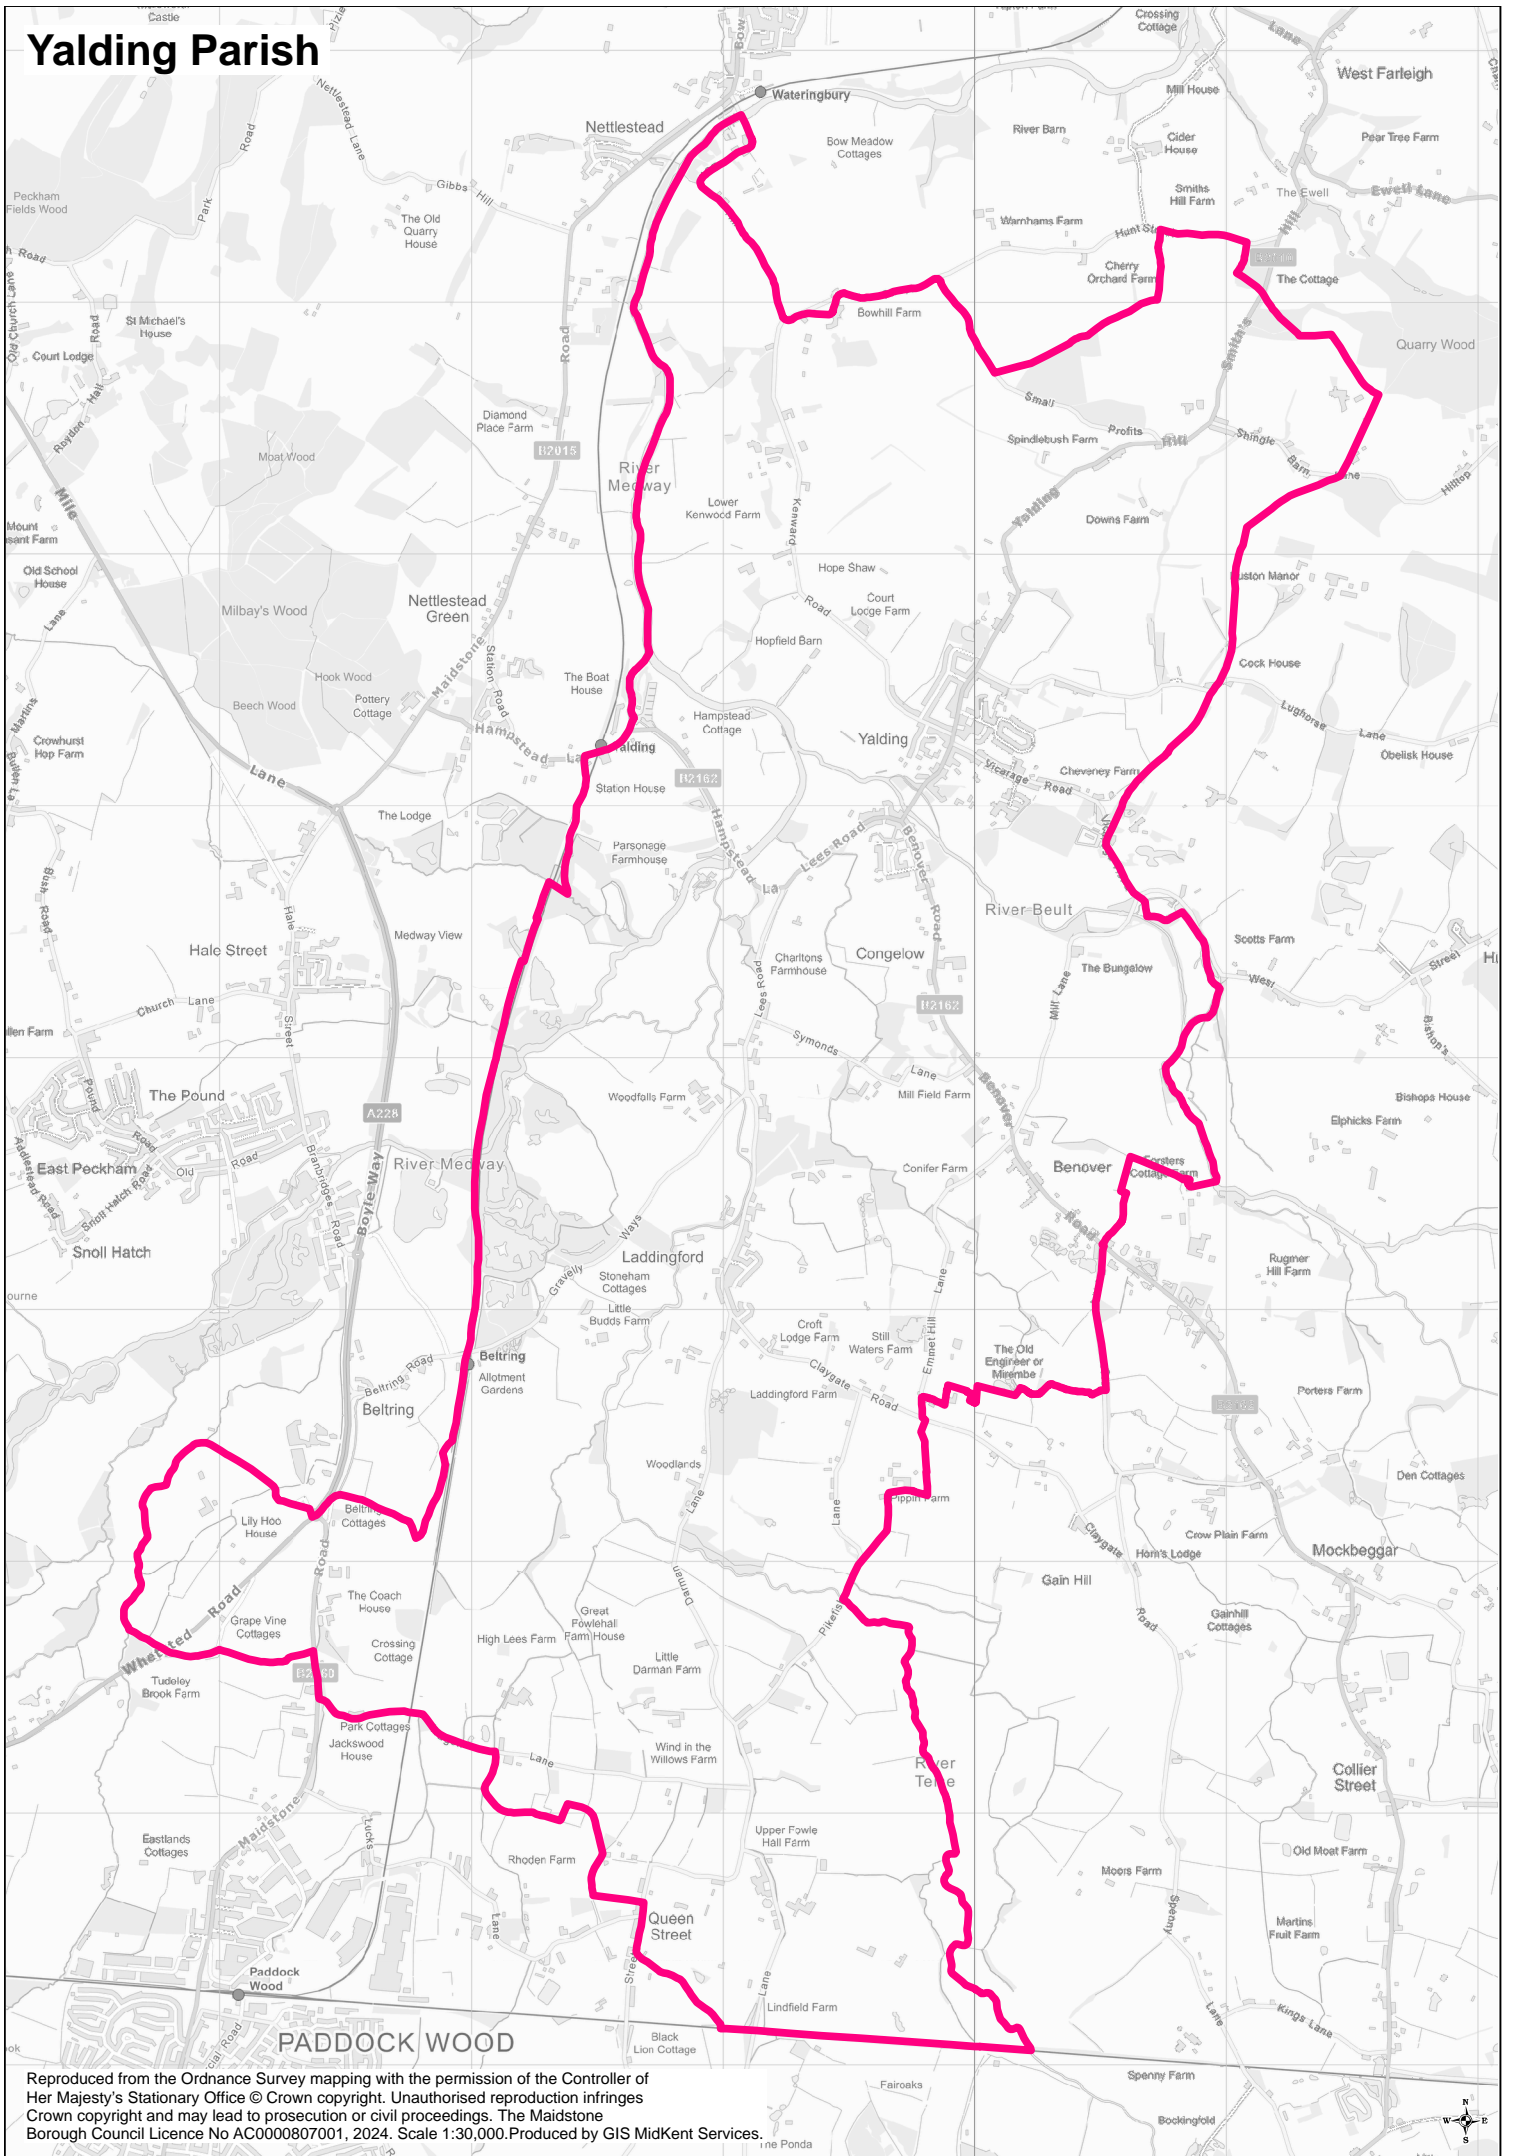

Yalding Parish

Reproduced from the Ordnance Survey mapping with the permission of the Controller of Her Majesty's Stationary Office © Crown copyright. Unauthorised reproduction infringes Crown copyright and may lead to prosecution or civil proceedings. The Maidstone Borough Council Licence No AC000807001, 2024. Scale 1:30,000. Produced by GIS MidKent Services.