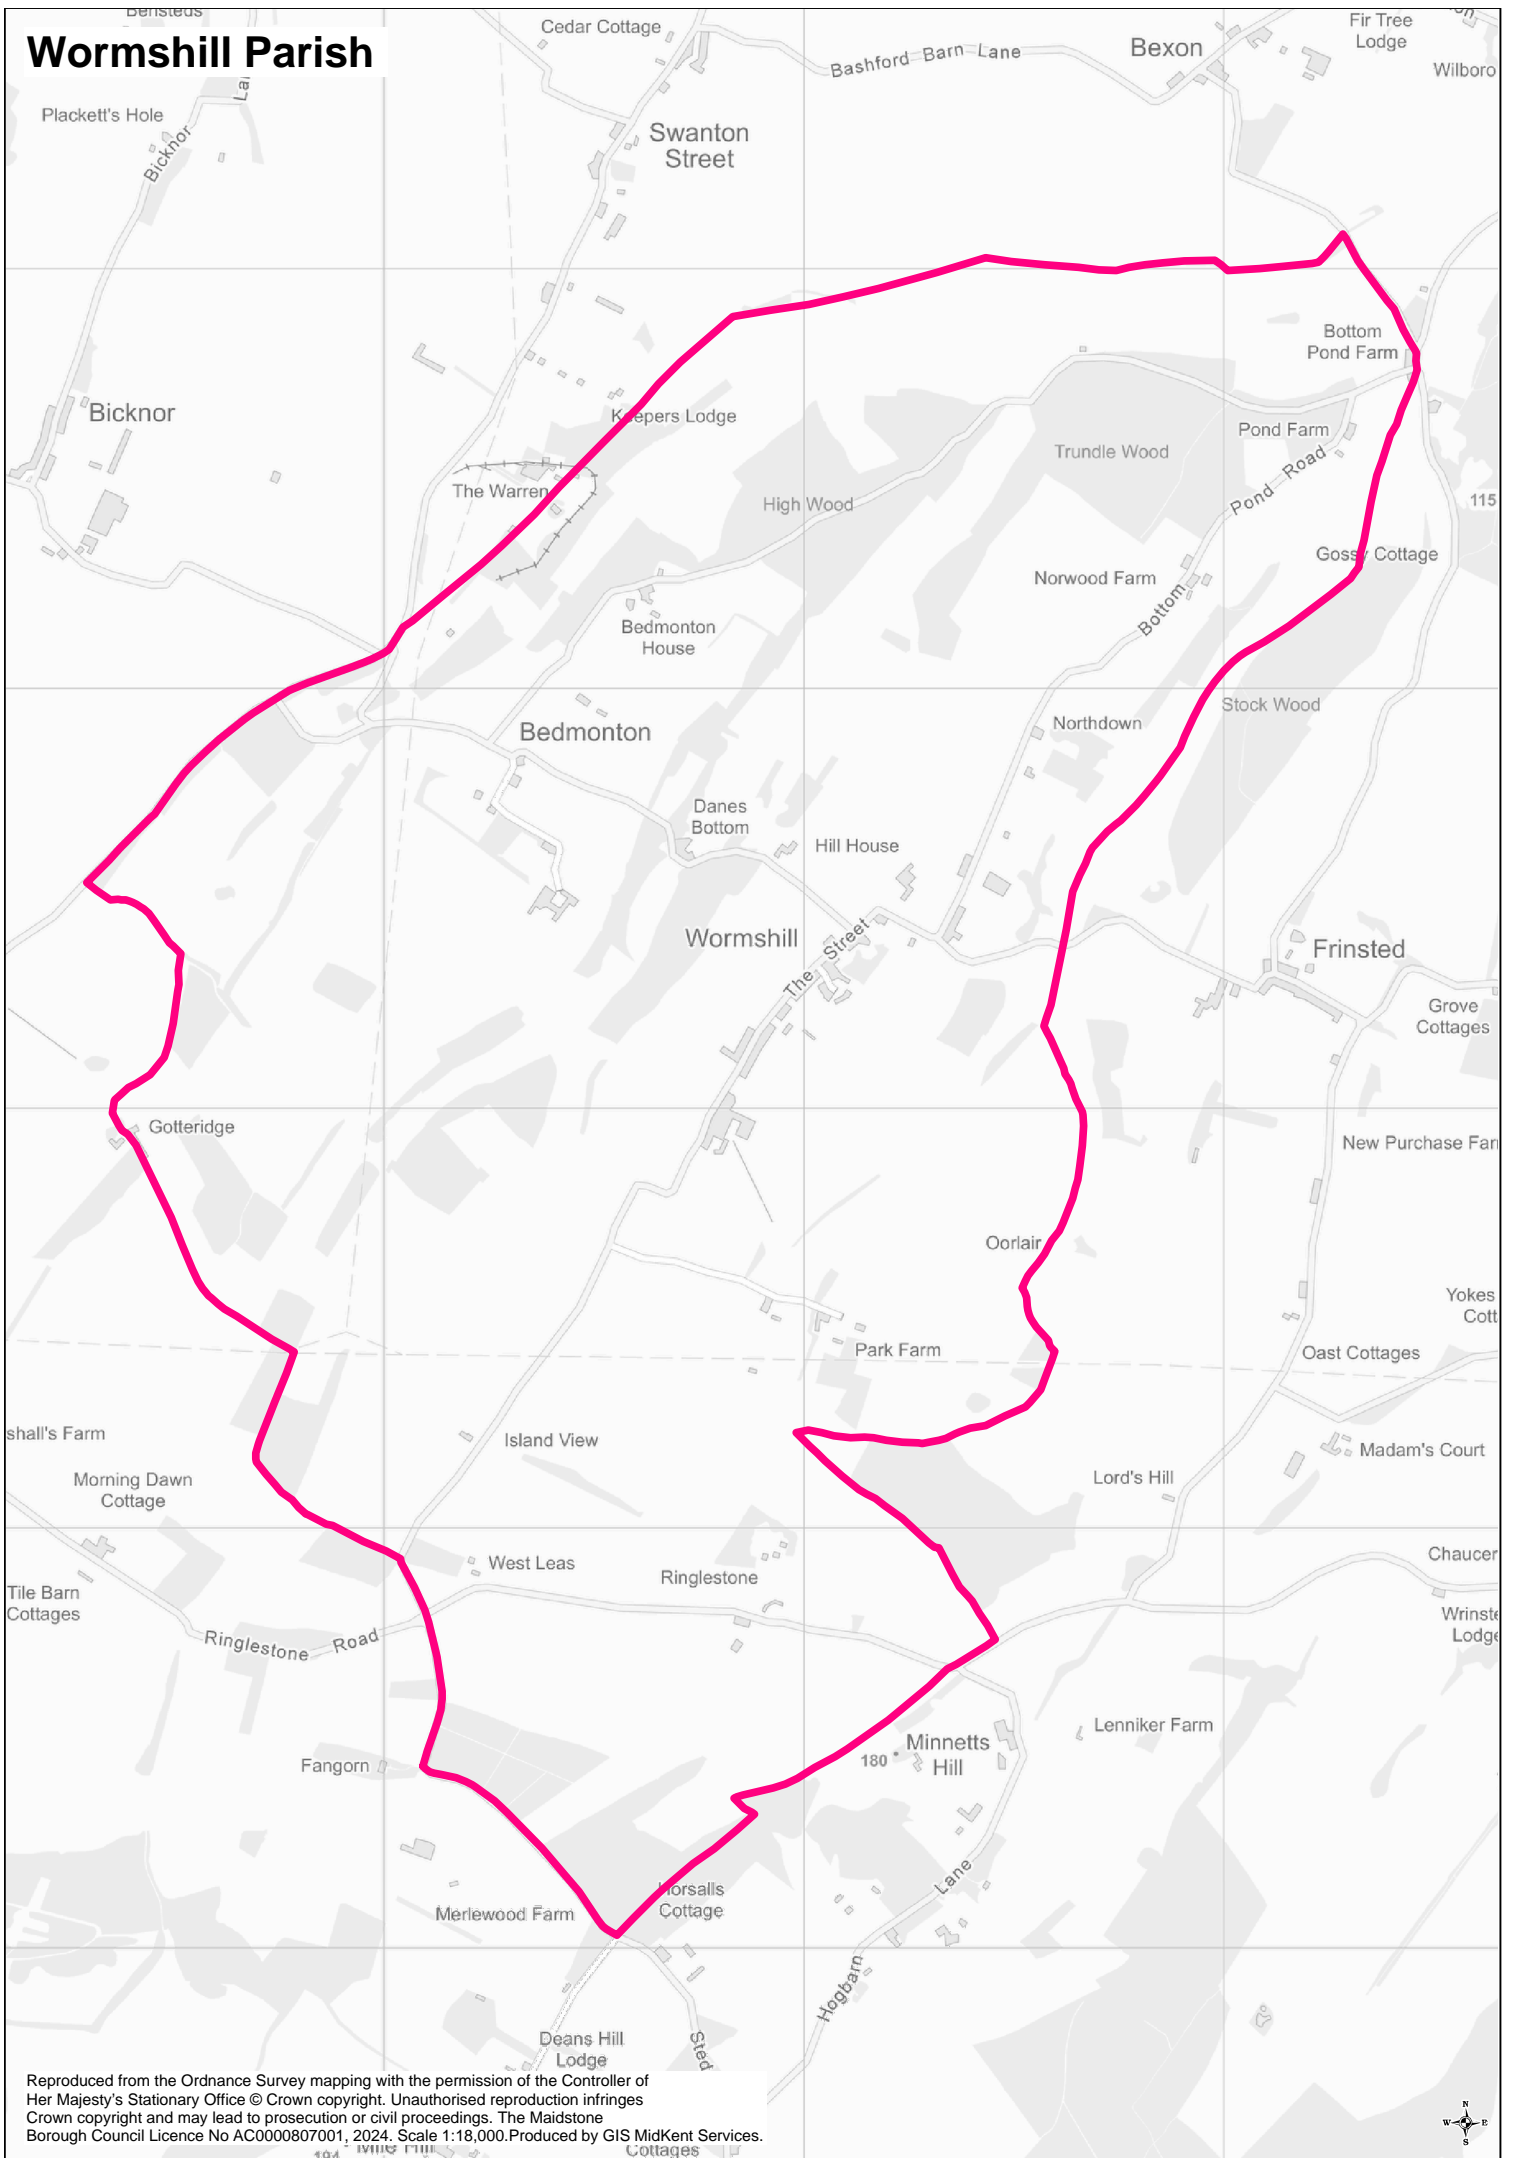

Wormshill Parish

Reproduced from the Ordnance Survey mapping with the permission of the Controller of Her Majesty's Stationary Office © Crown copyright. Unauthorised reproduction infringes Crown copyright and may lead to prosecution or civil proceedings. The Maidstone Borough Council Licence No AC0000807001, 2024. Scale 1:18,000. Produced by GIS MidKent Services.