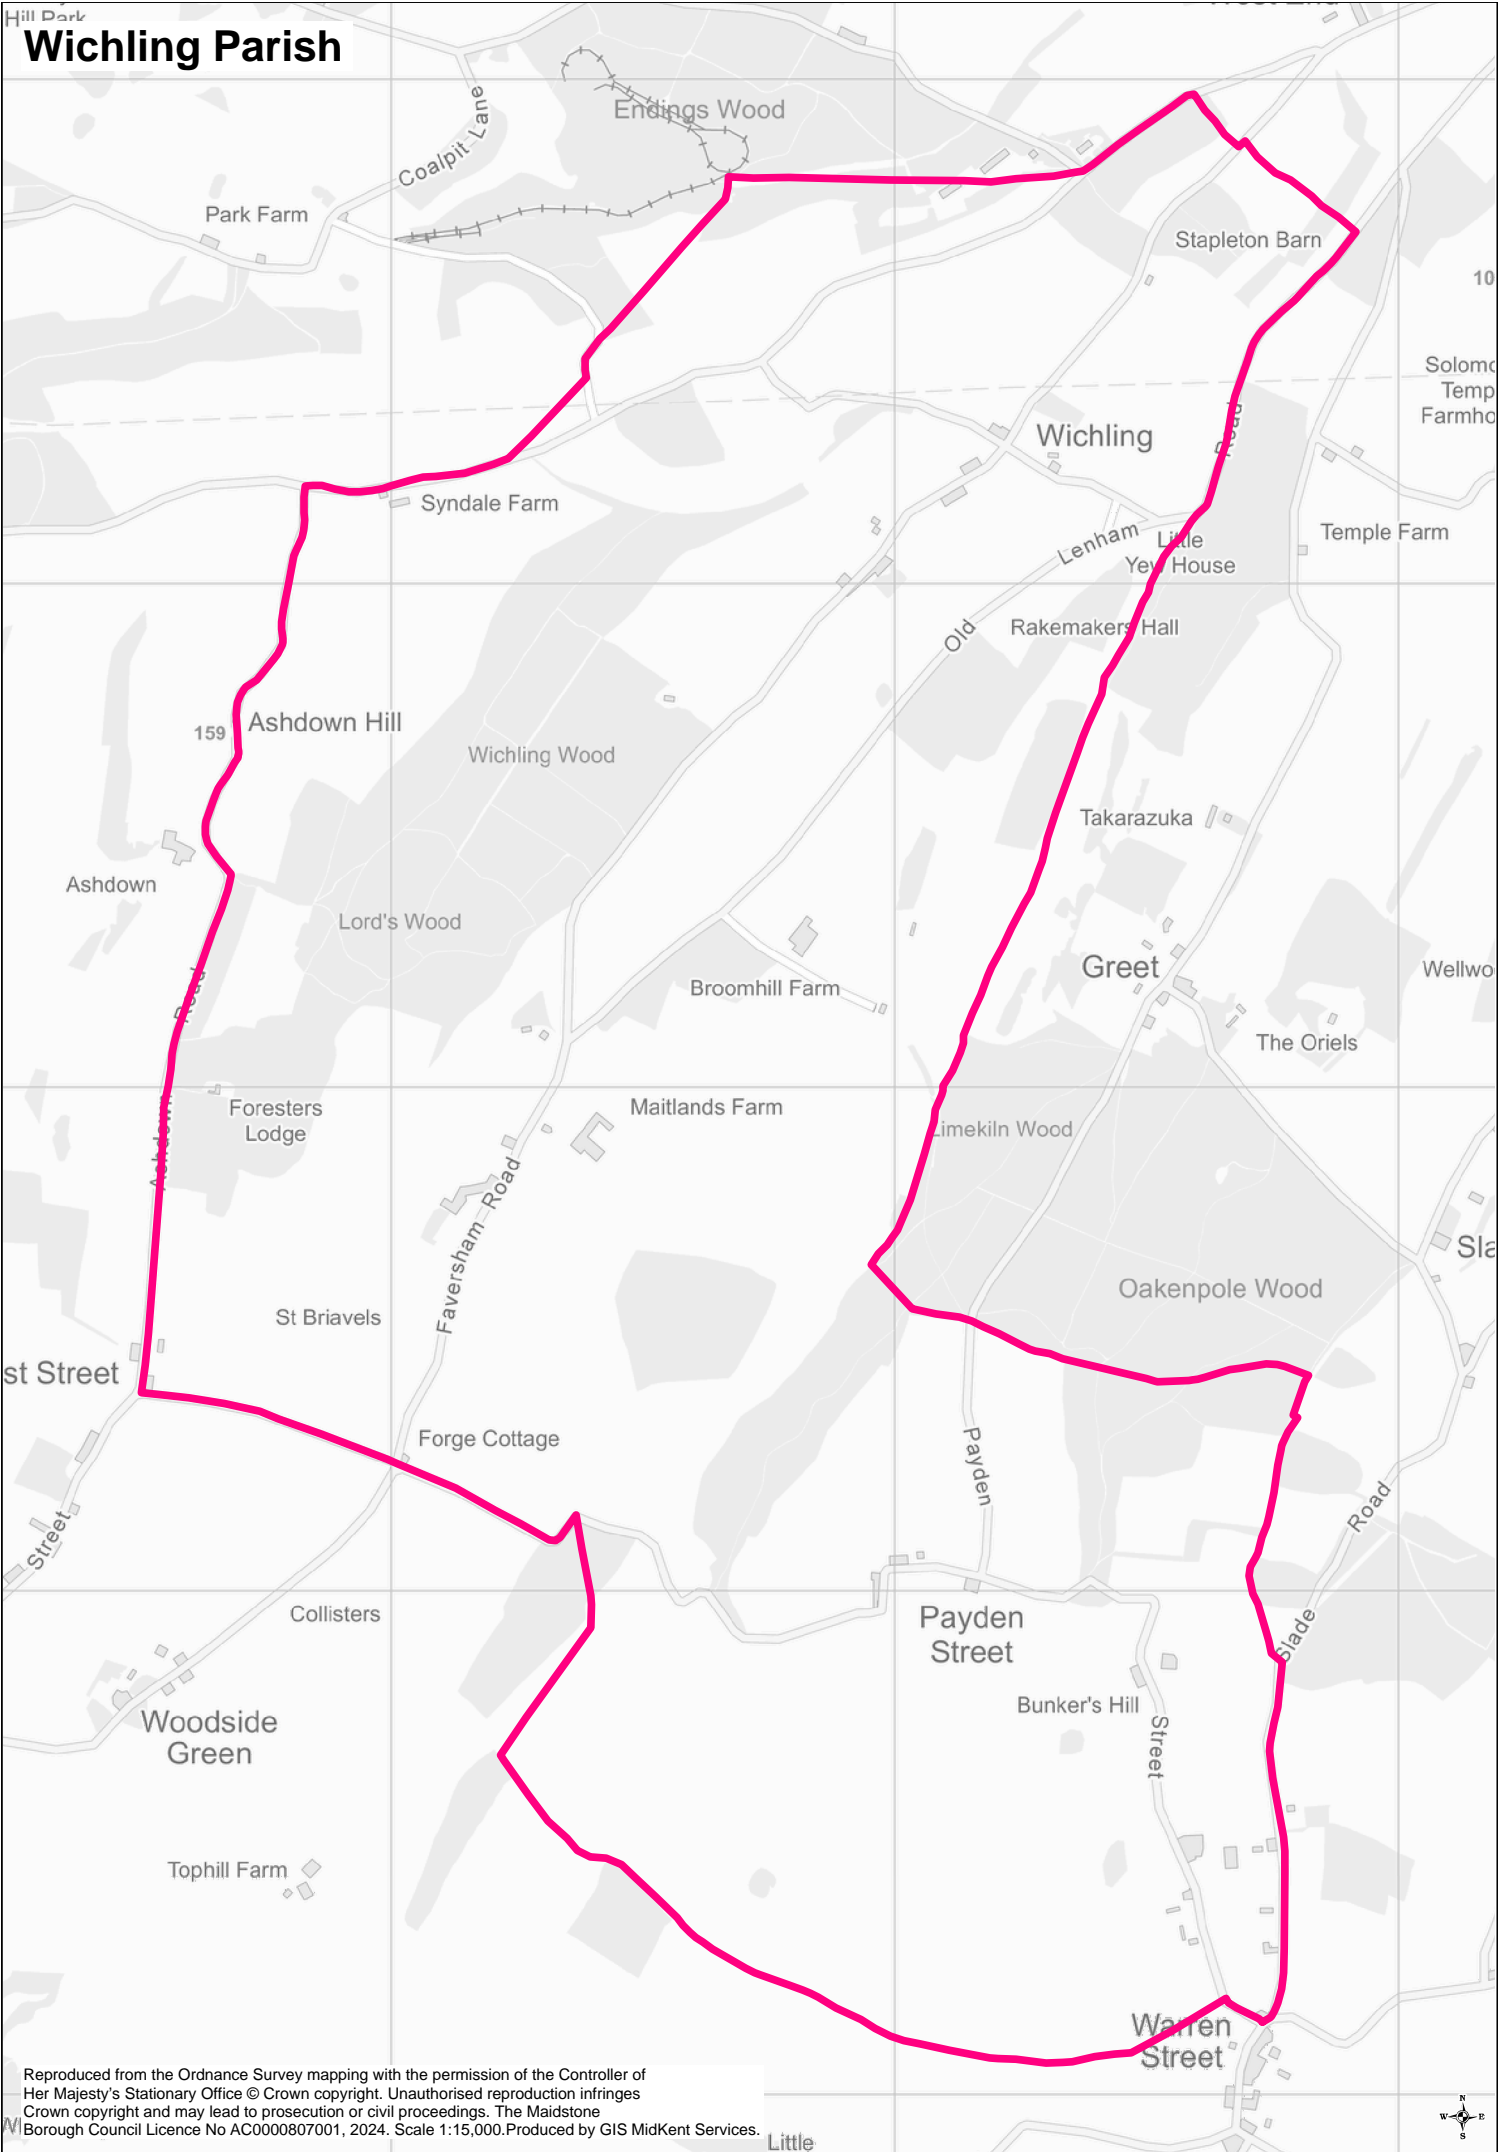

Wichling Parish

Reproduced from the Ordnance Survey mapping with the permission of the Controller of Her Majesty's Stationary Office © Crown copyright. Unauthorised reproduction infringes Crown copyright and may lead to prosecution or civil proceedings. The Maidstone Borough Council Licence No AC0000807001, 2024. Scale 1:15,000. Produced by GIS MidKent Services.