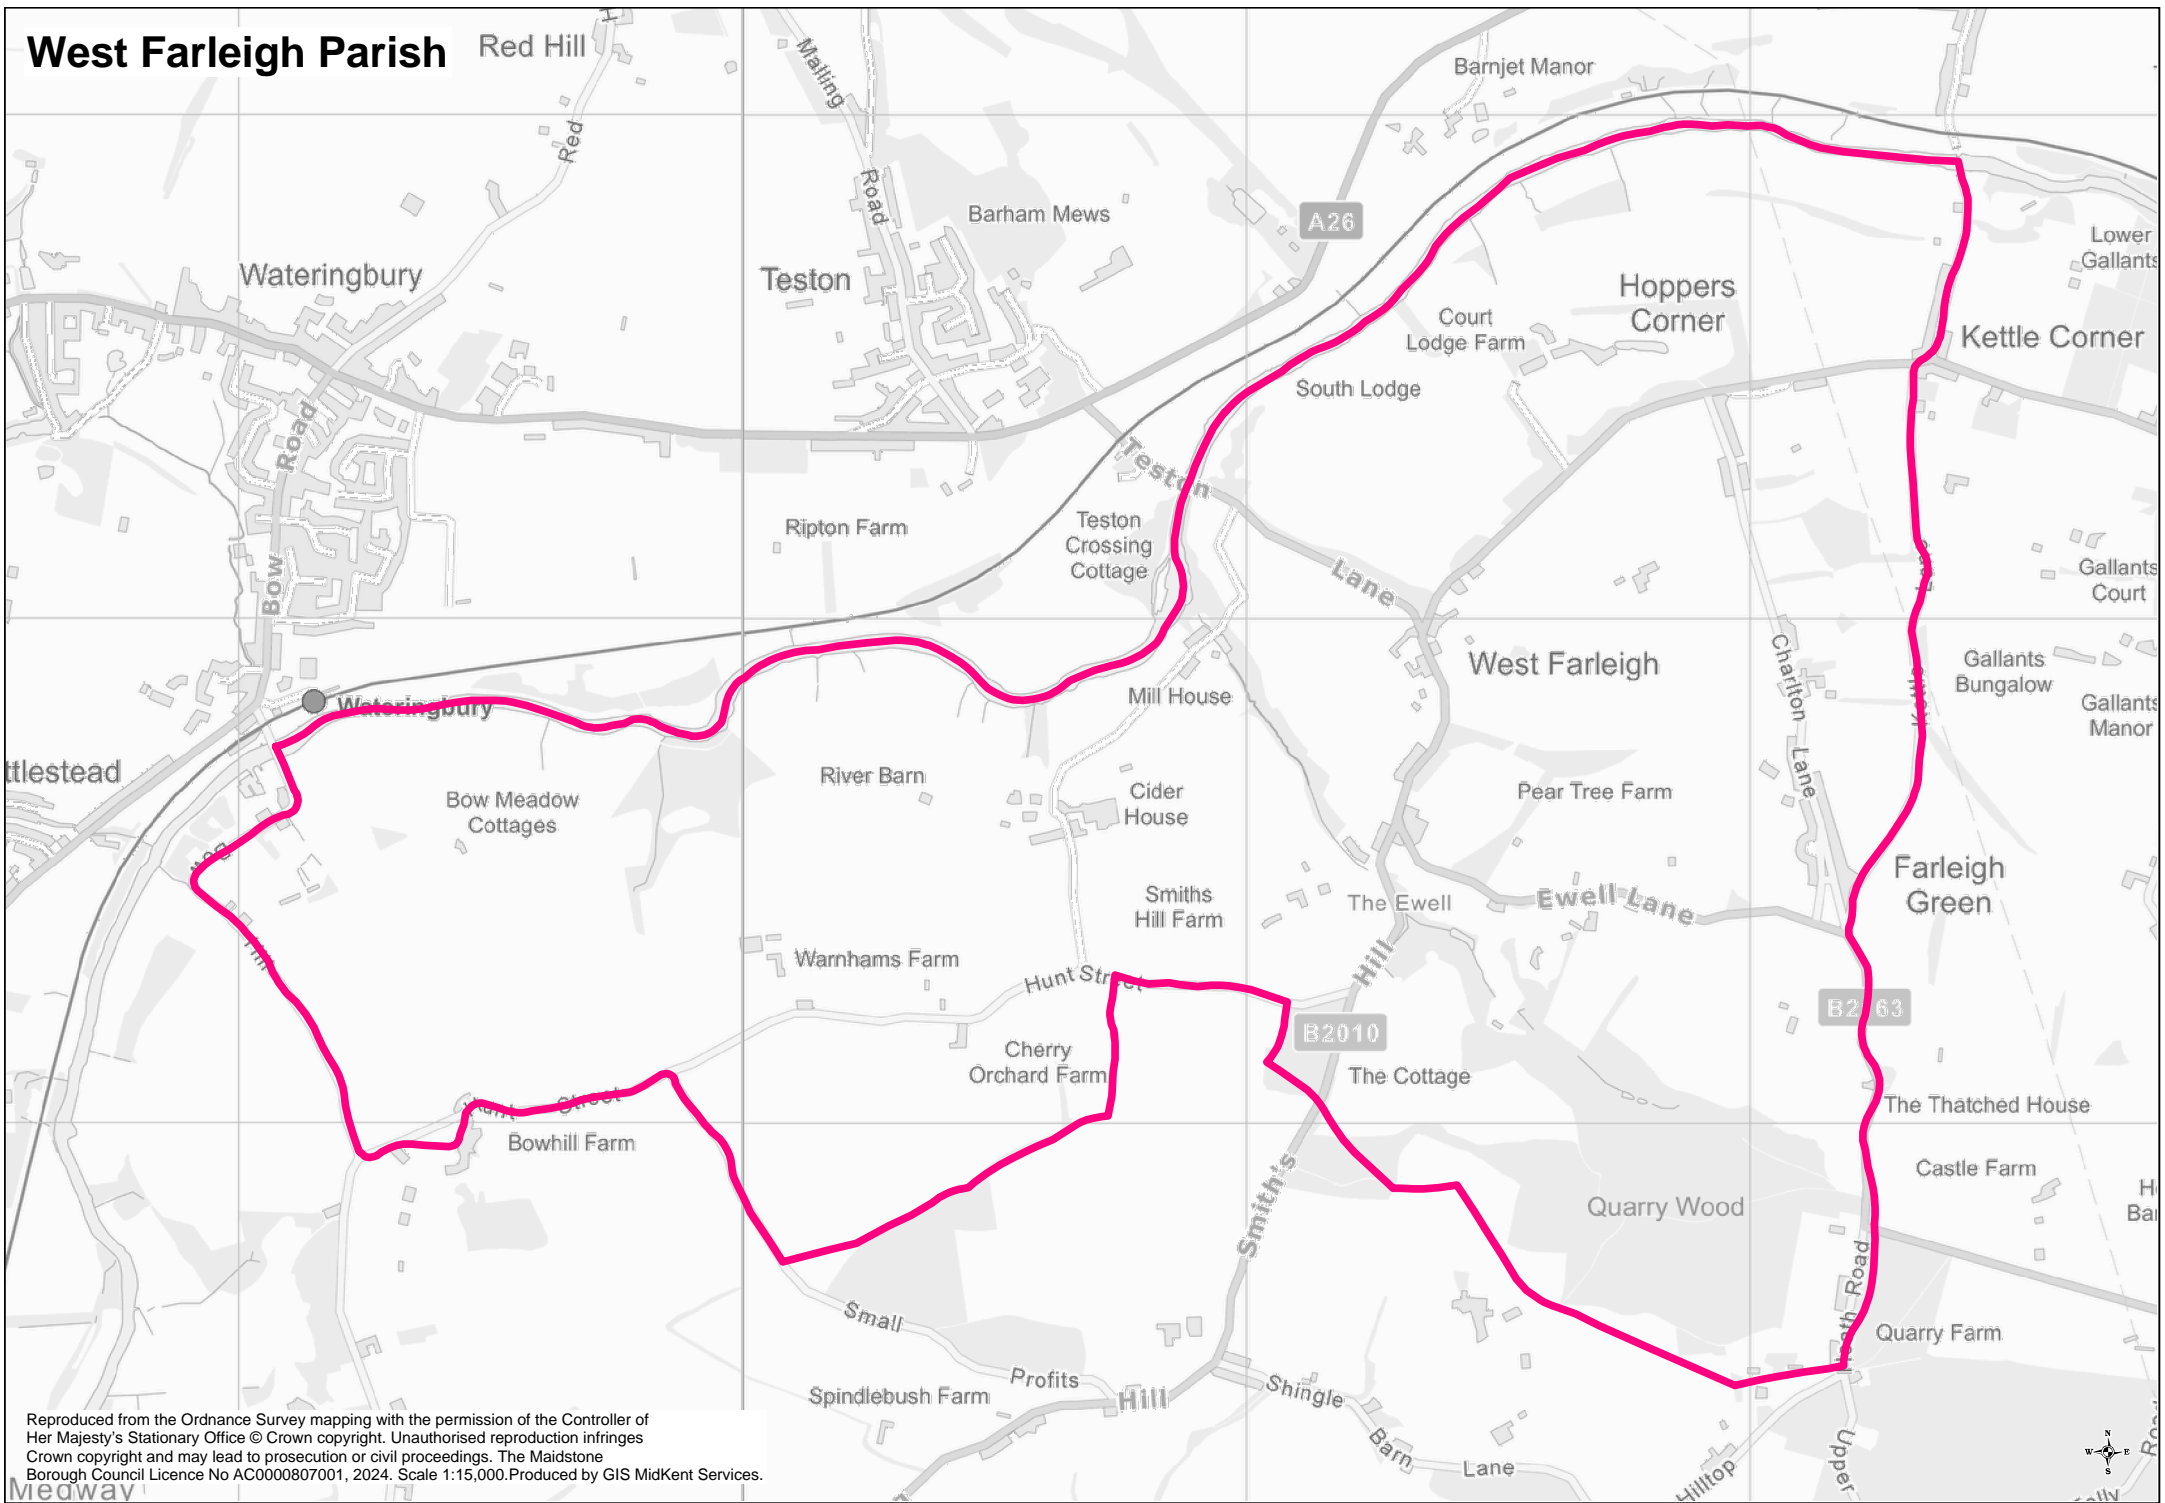

West Farleigh Parish

Reproduced from the Ordnance Survey mapping with the permission of the Controller of Her Majesty's Stationary Office © Crown copyright. Unauthorised reproduction infringes Crown copyright and may lead to prosecution or civil proceedings. The Maidstone Borough Council Licence No AC0000807001, 2024. Scale 1:15,000. Produced by GIS MidKent Services.