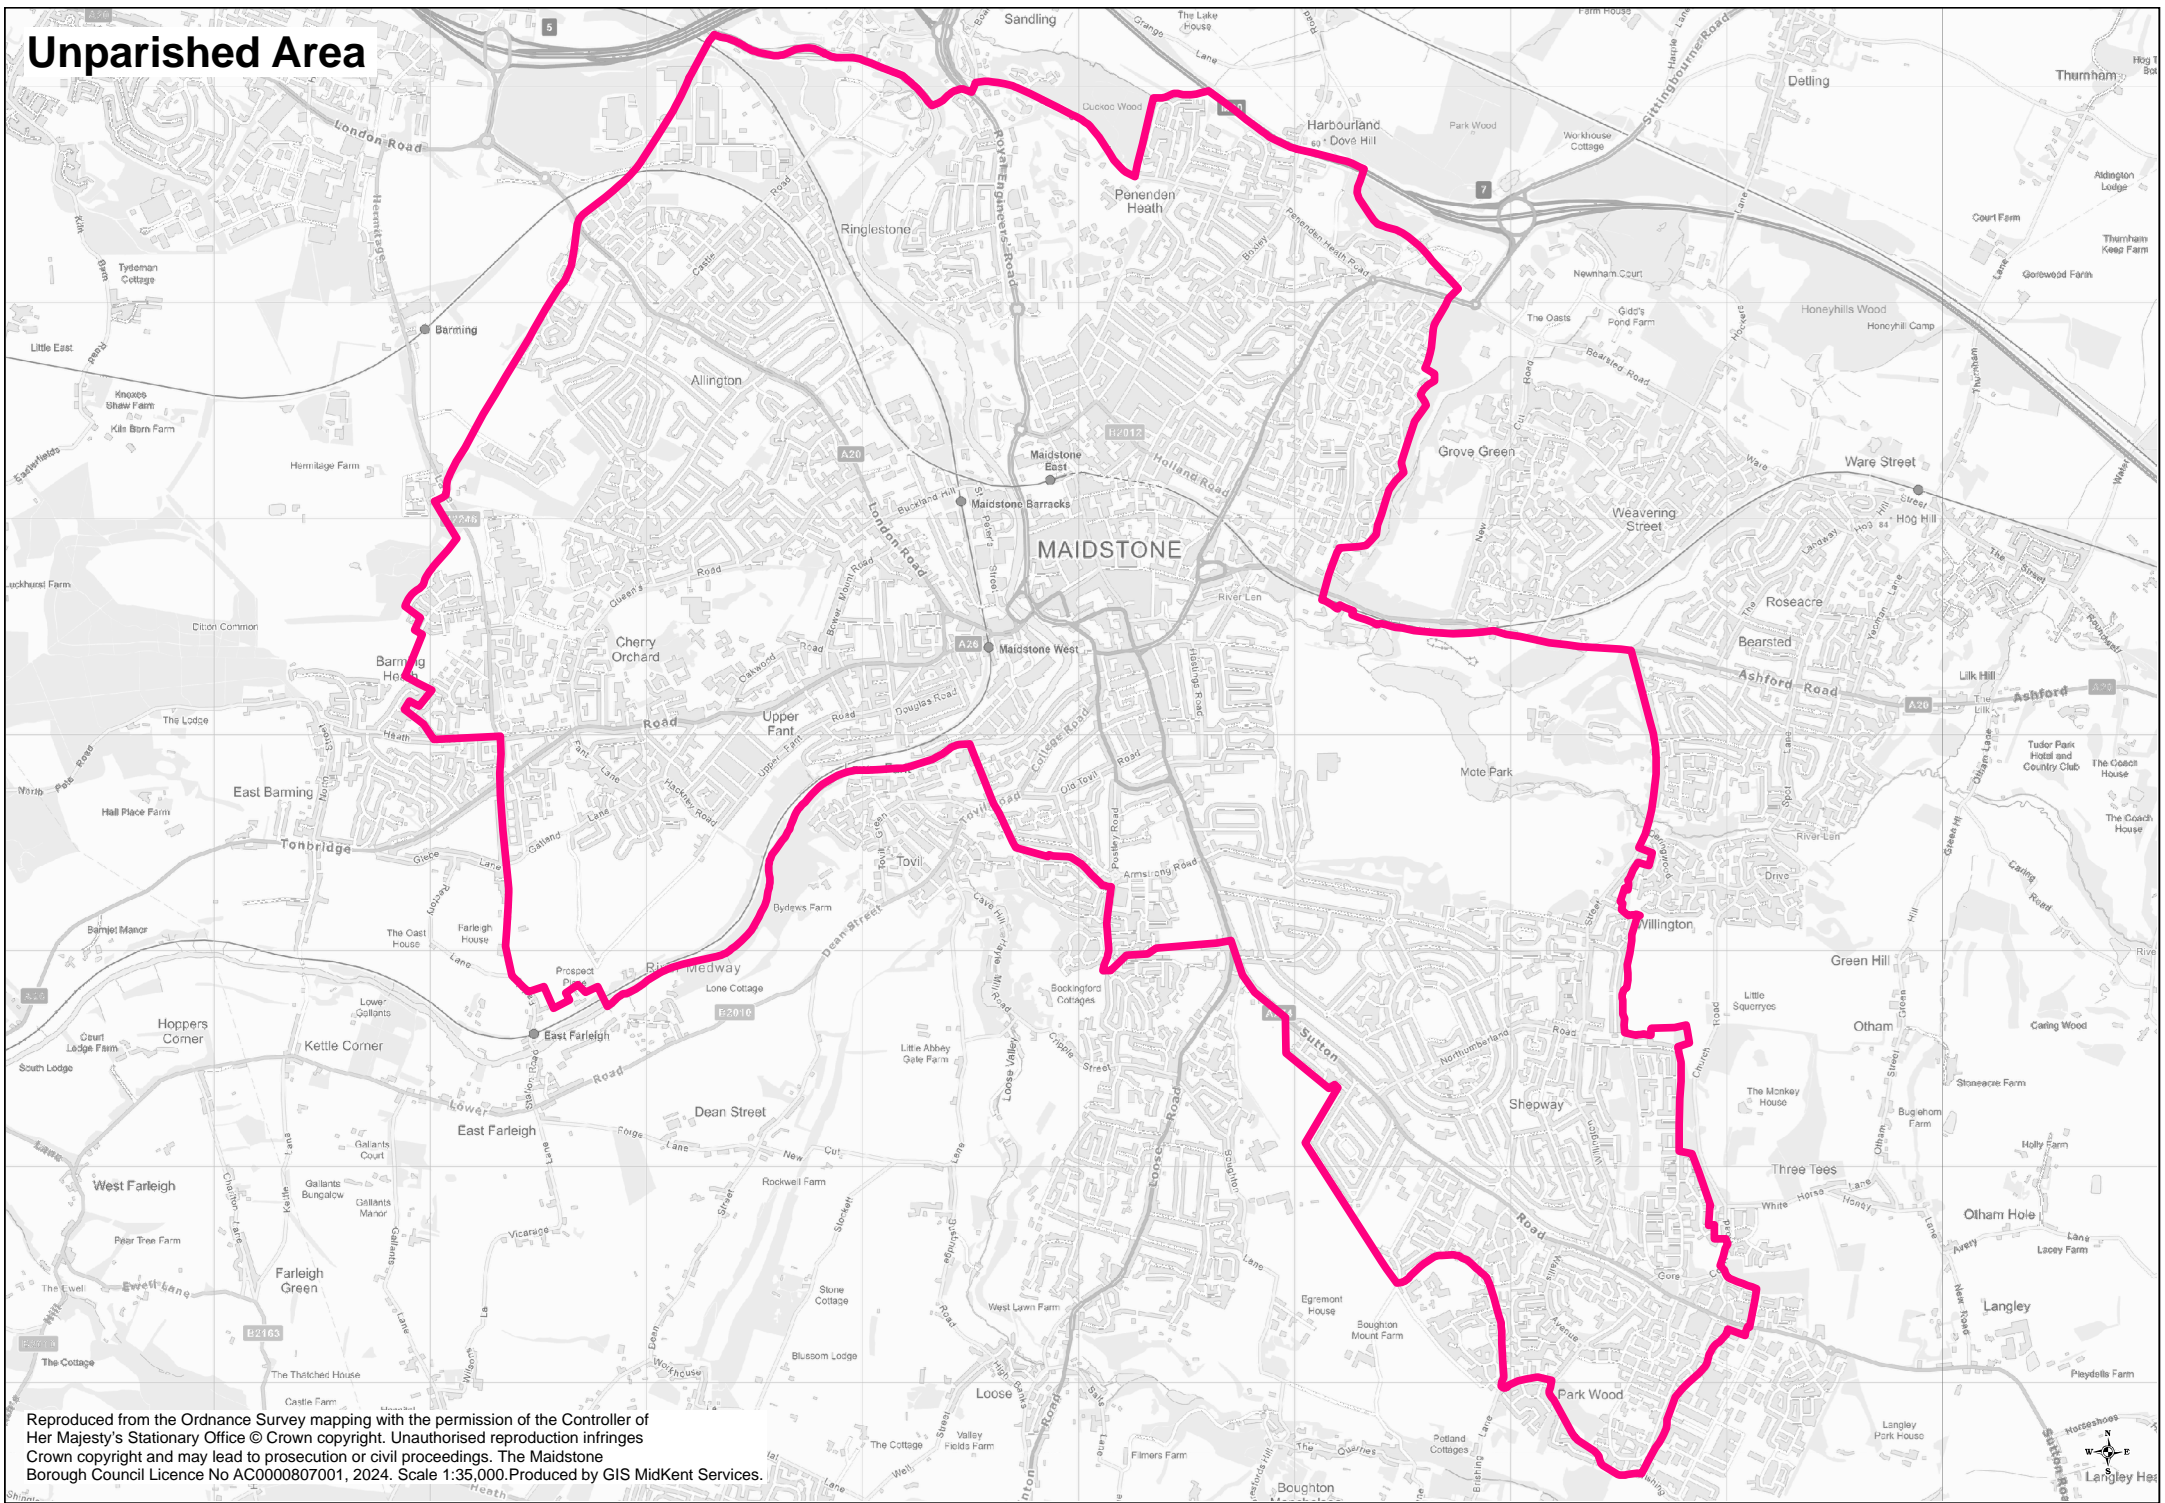

Unparished Area

Reproduced from the Ordnance Survey mapping with the permission of the Controller of Her Majesty's Stationary Office © Crown copyright. Unauthorised reproduction infringes Crown copyright and may lead to prosecution or civil proceedings. The Maidstone Borough Council Licence No AC0000807001, 2024. Scale 1:35,000. Produced by GIS MidKent Services.