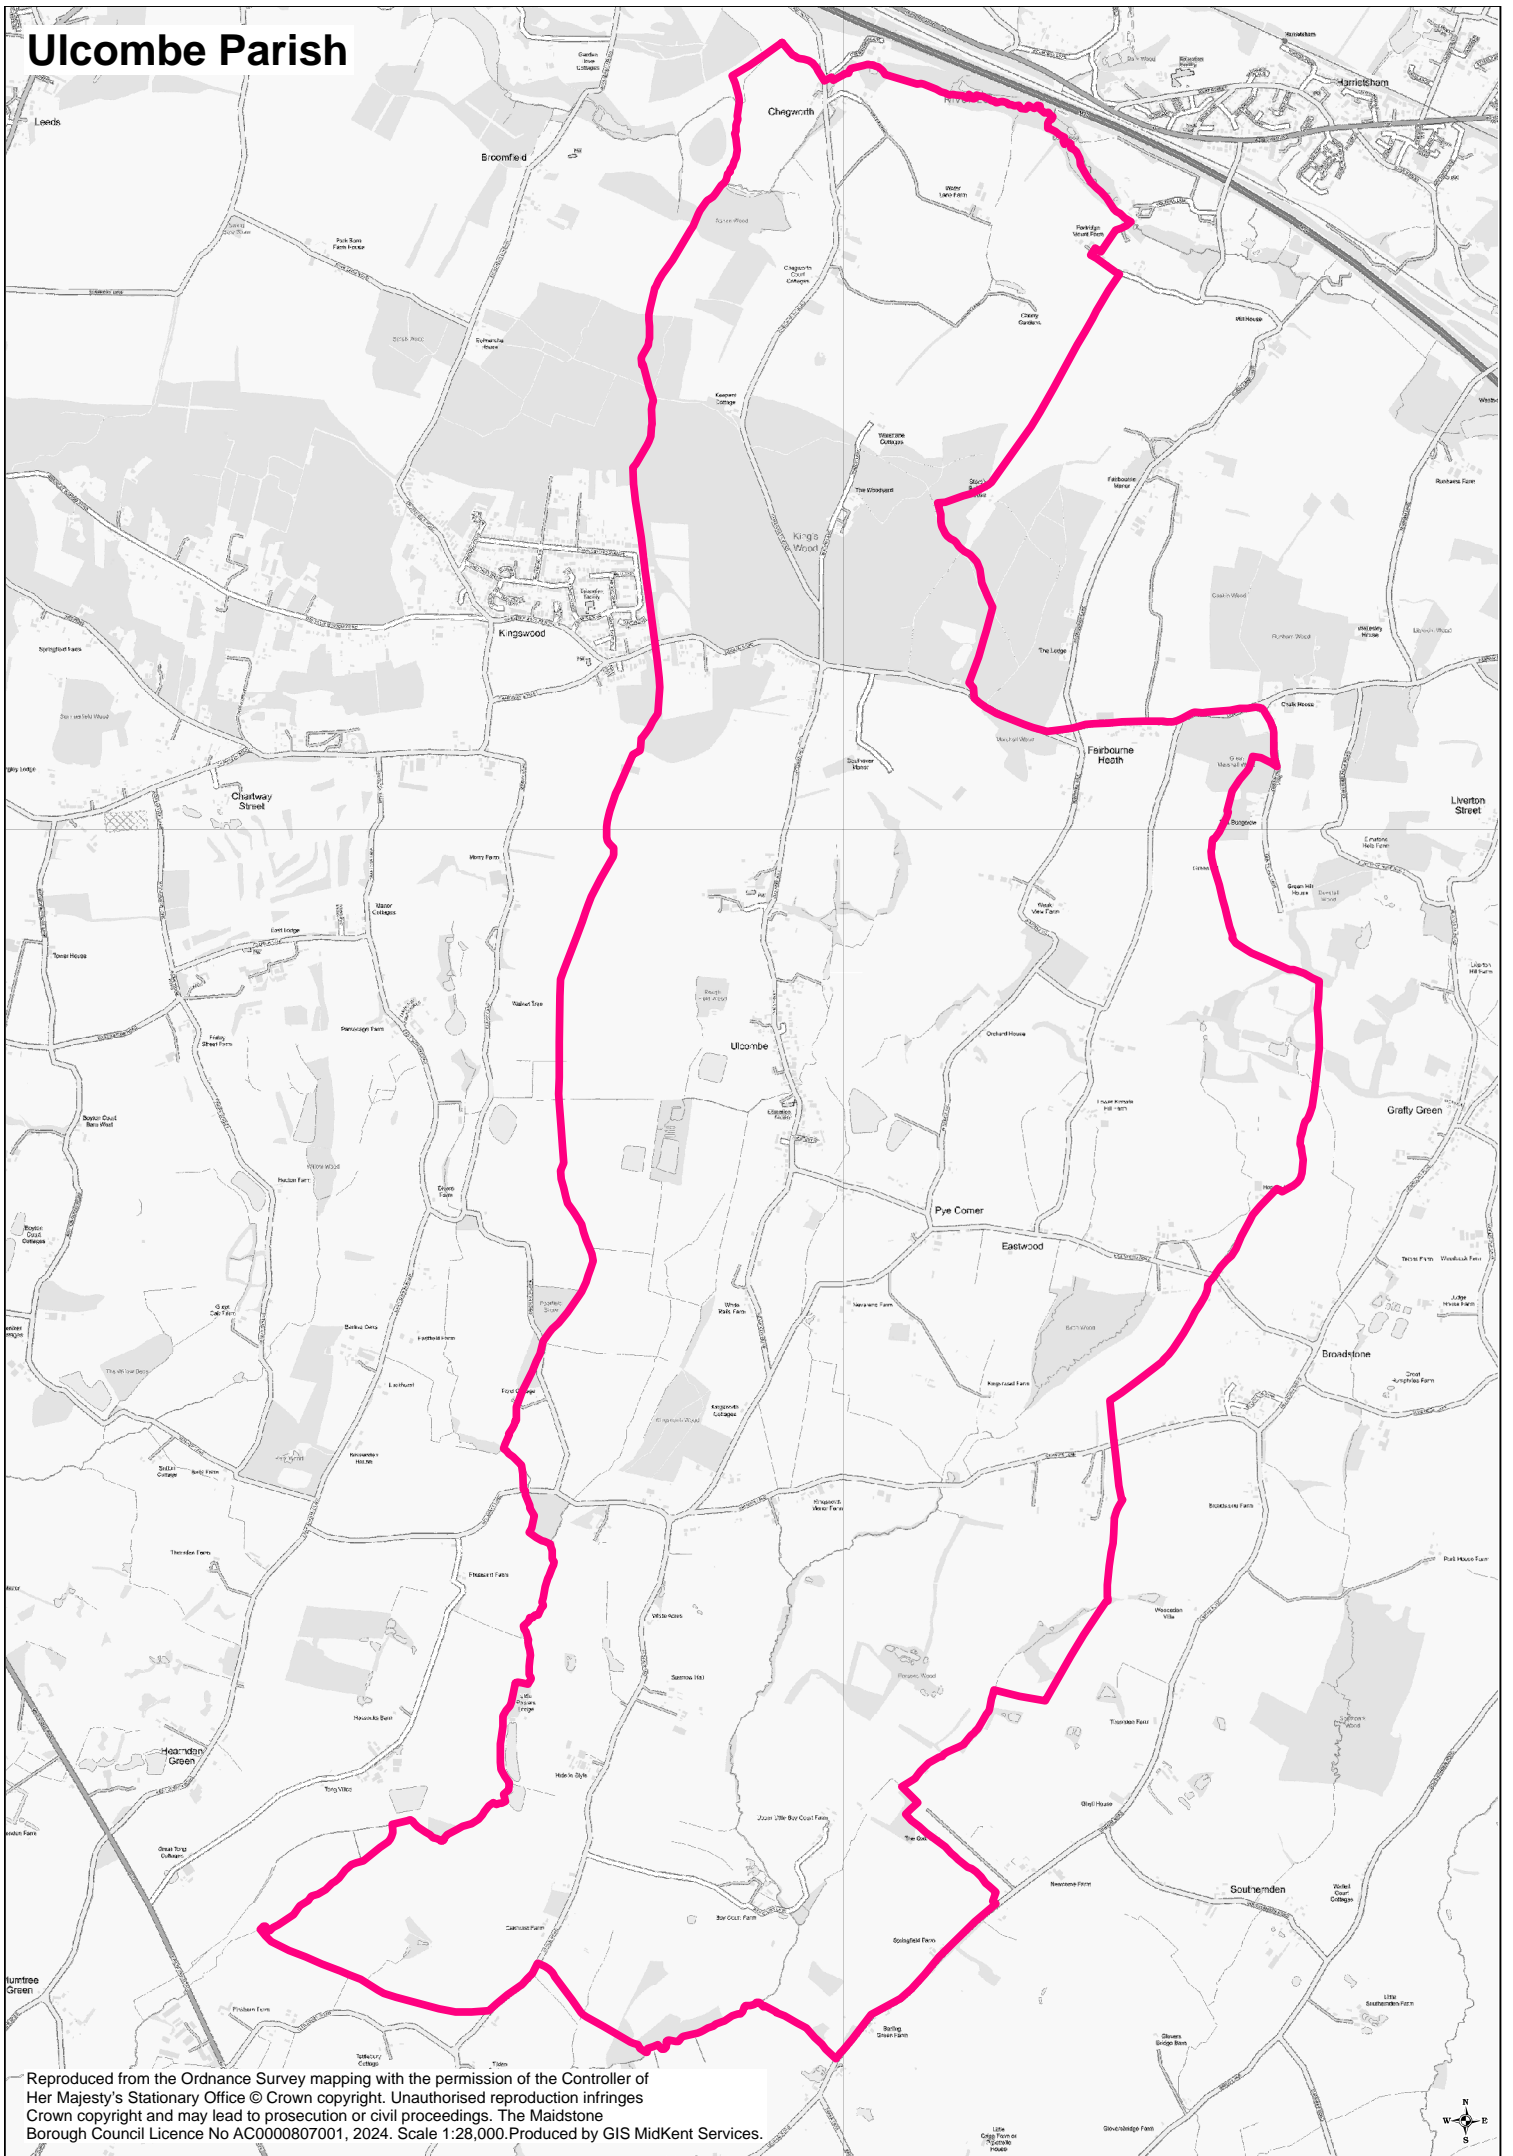

# Ulcombe Parish

Reproduced from the Ordnance Survey mapping with the permission of the Controller of Her Majesty's Stationary Office © Crown copyright. Unauthorised reproduction infringes Crown copyright and may lead to prosecution or civil proceedings. The Maidstone Borough Council Licence No AC0000807001, 2024. Scale 1:28,000. Produced by GIS MidKent Services.