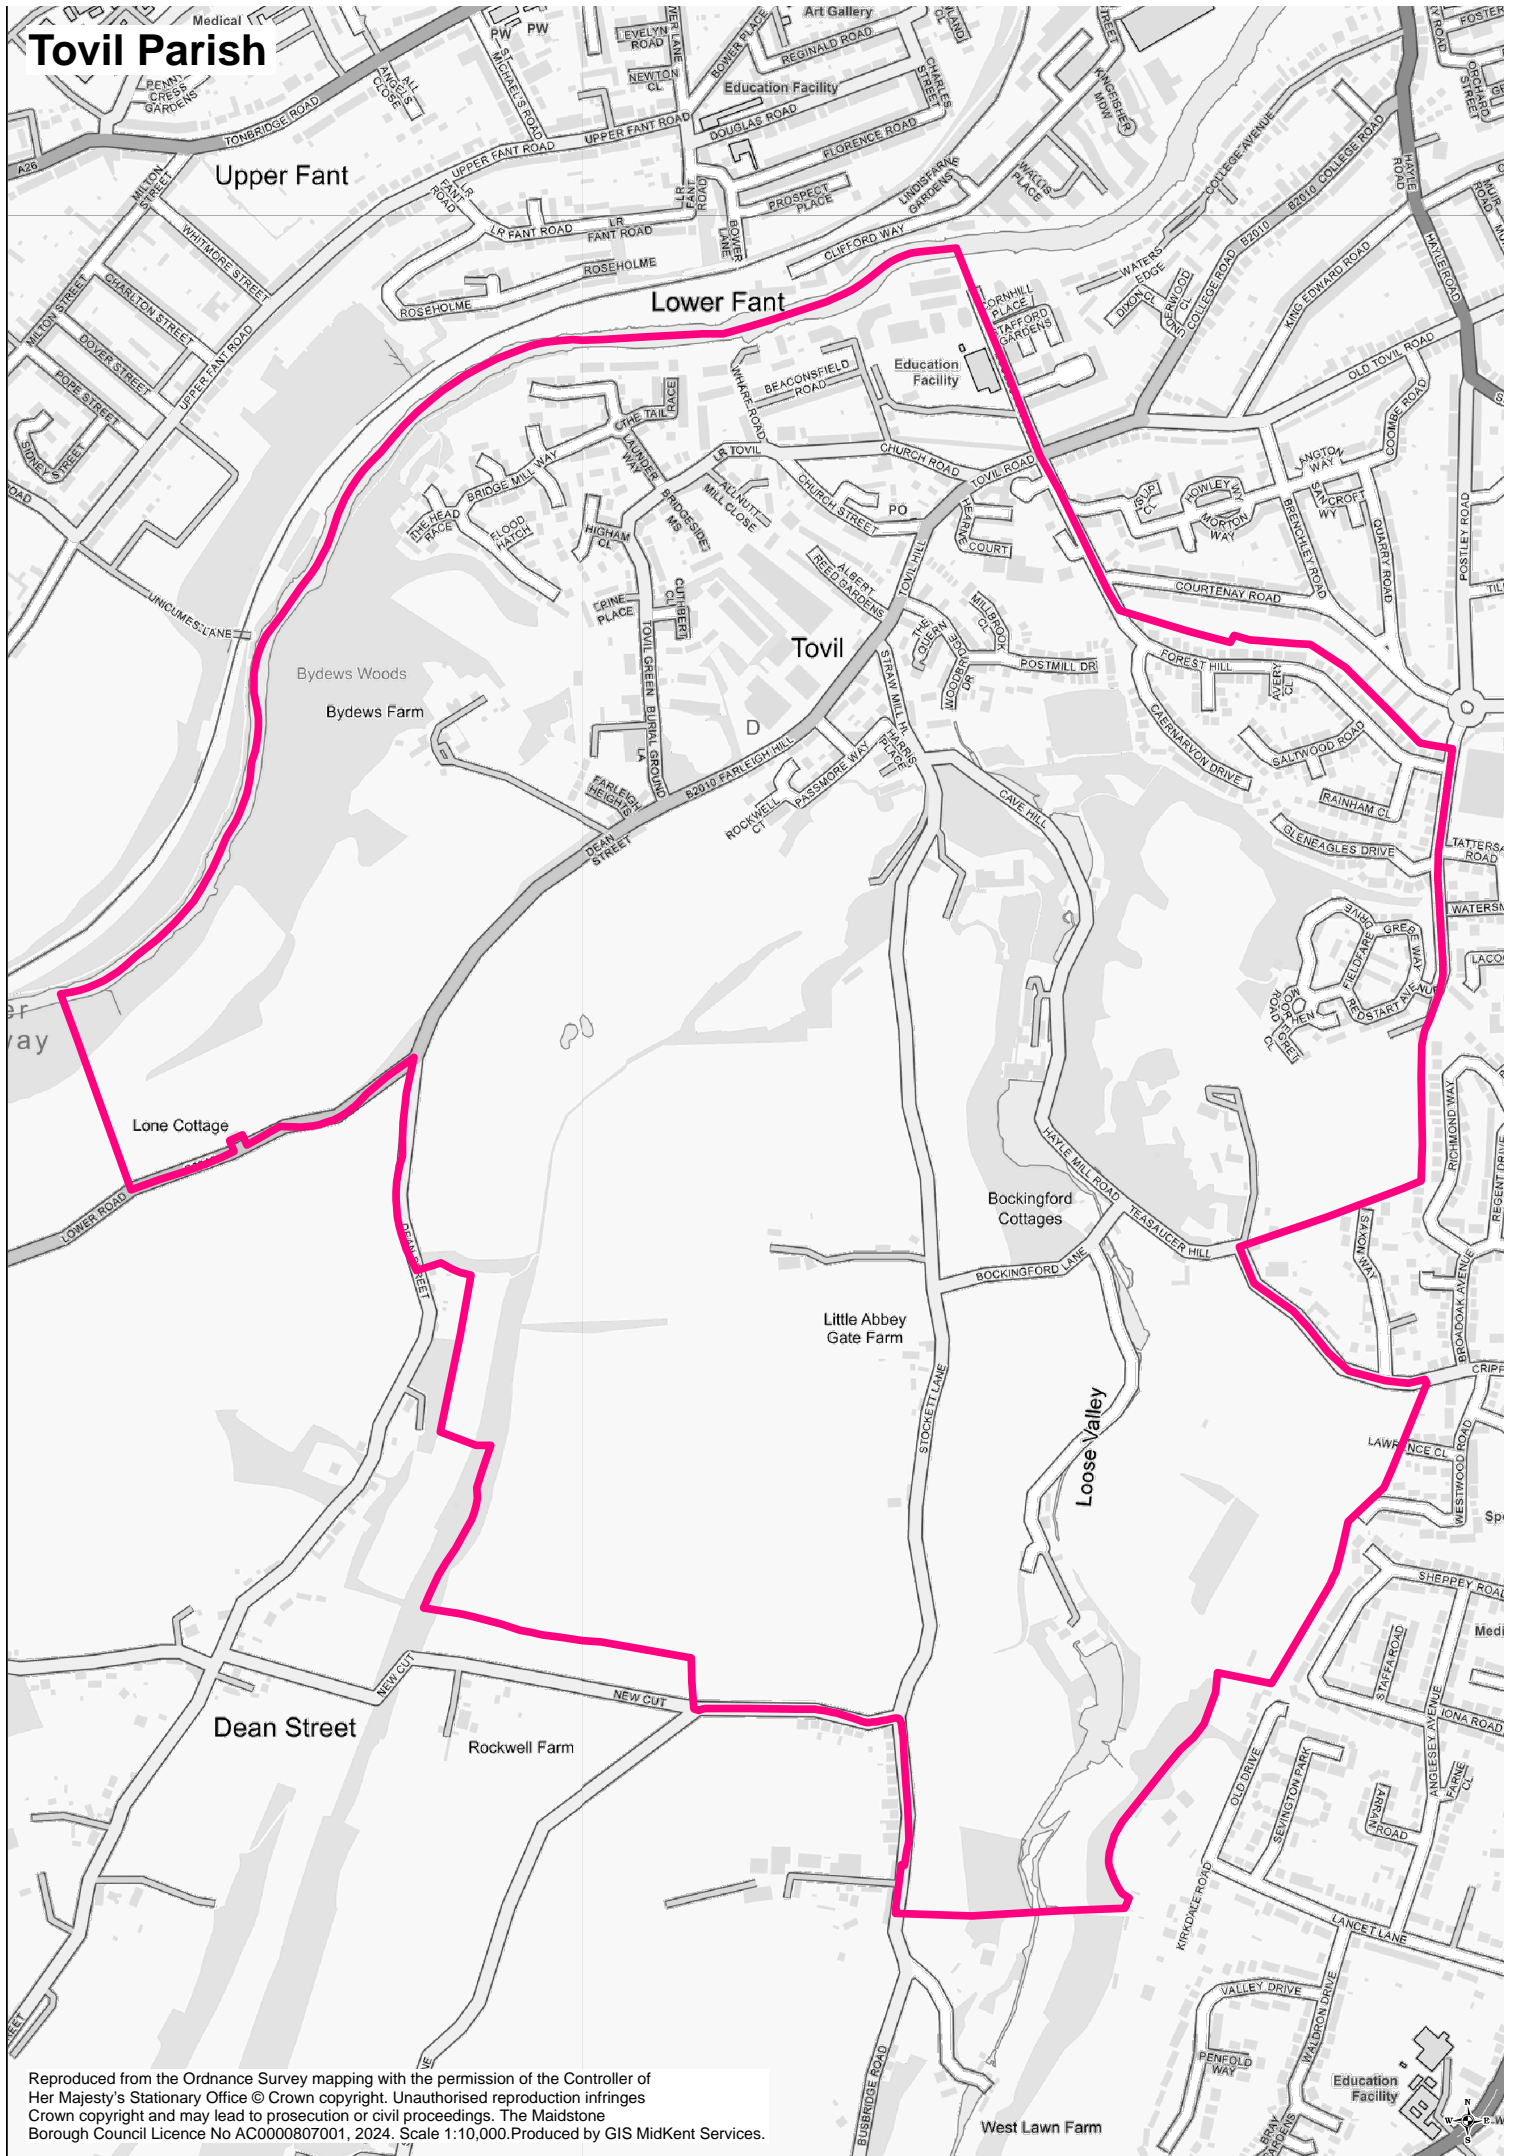

# Tovil Parish

Reproduced from the Ordnance Survey mapping with the permission of the Controller of Her Majesty's Stationary Office © Crown copyright. Unauthorised reproduction infringes Crown copyright and may lead to prosecution or civil proceedings. The Maidstone Borough Council Licence No AC0000807001, 2024. Scale 1:10,000. Produced by GIS MidKent Services.