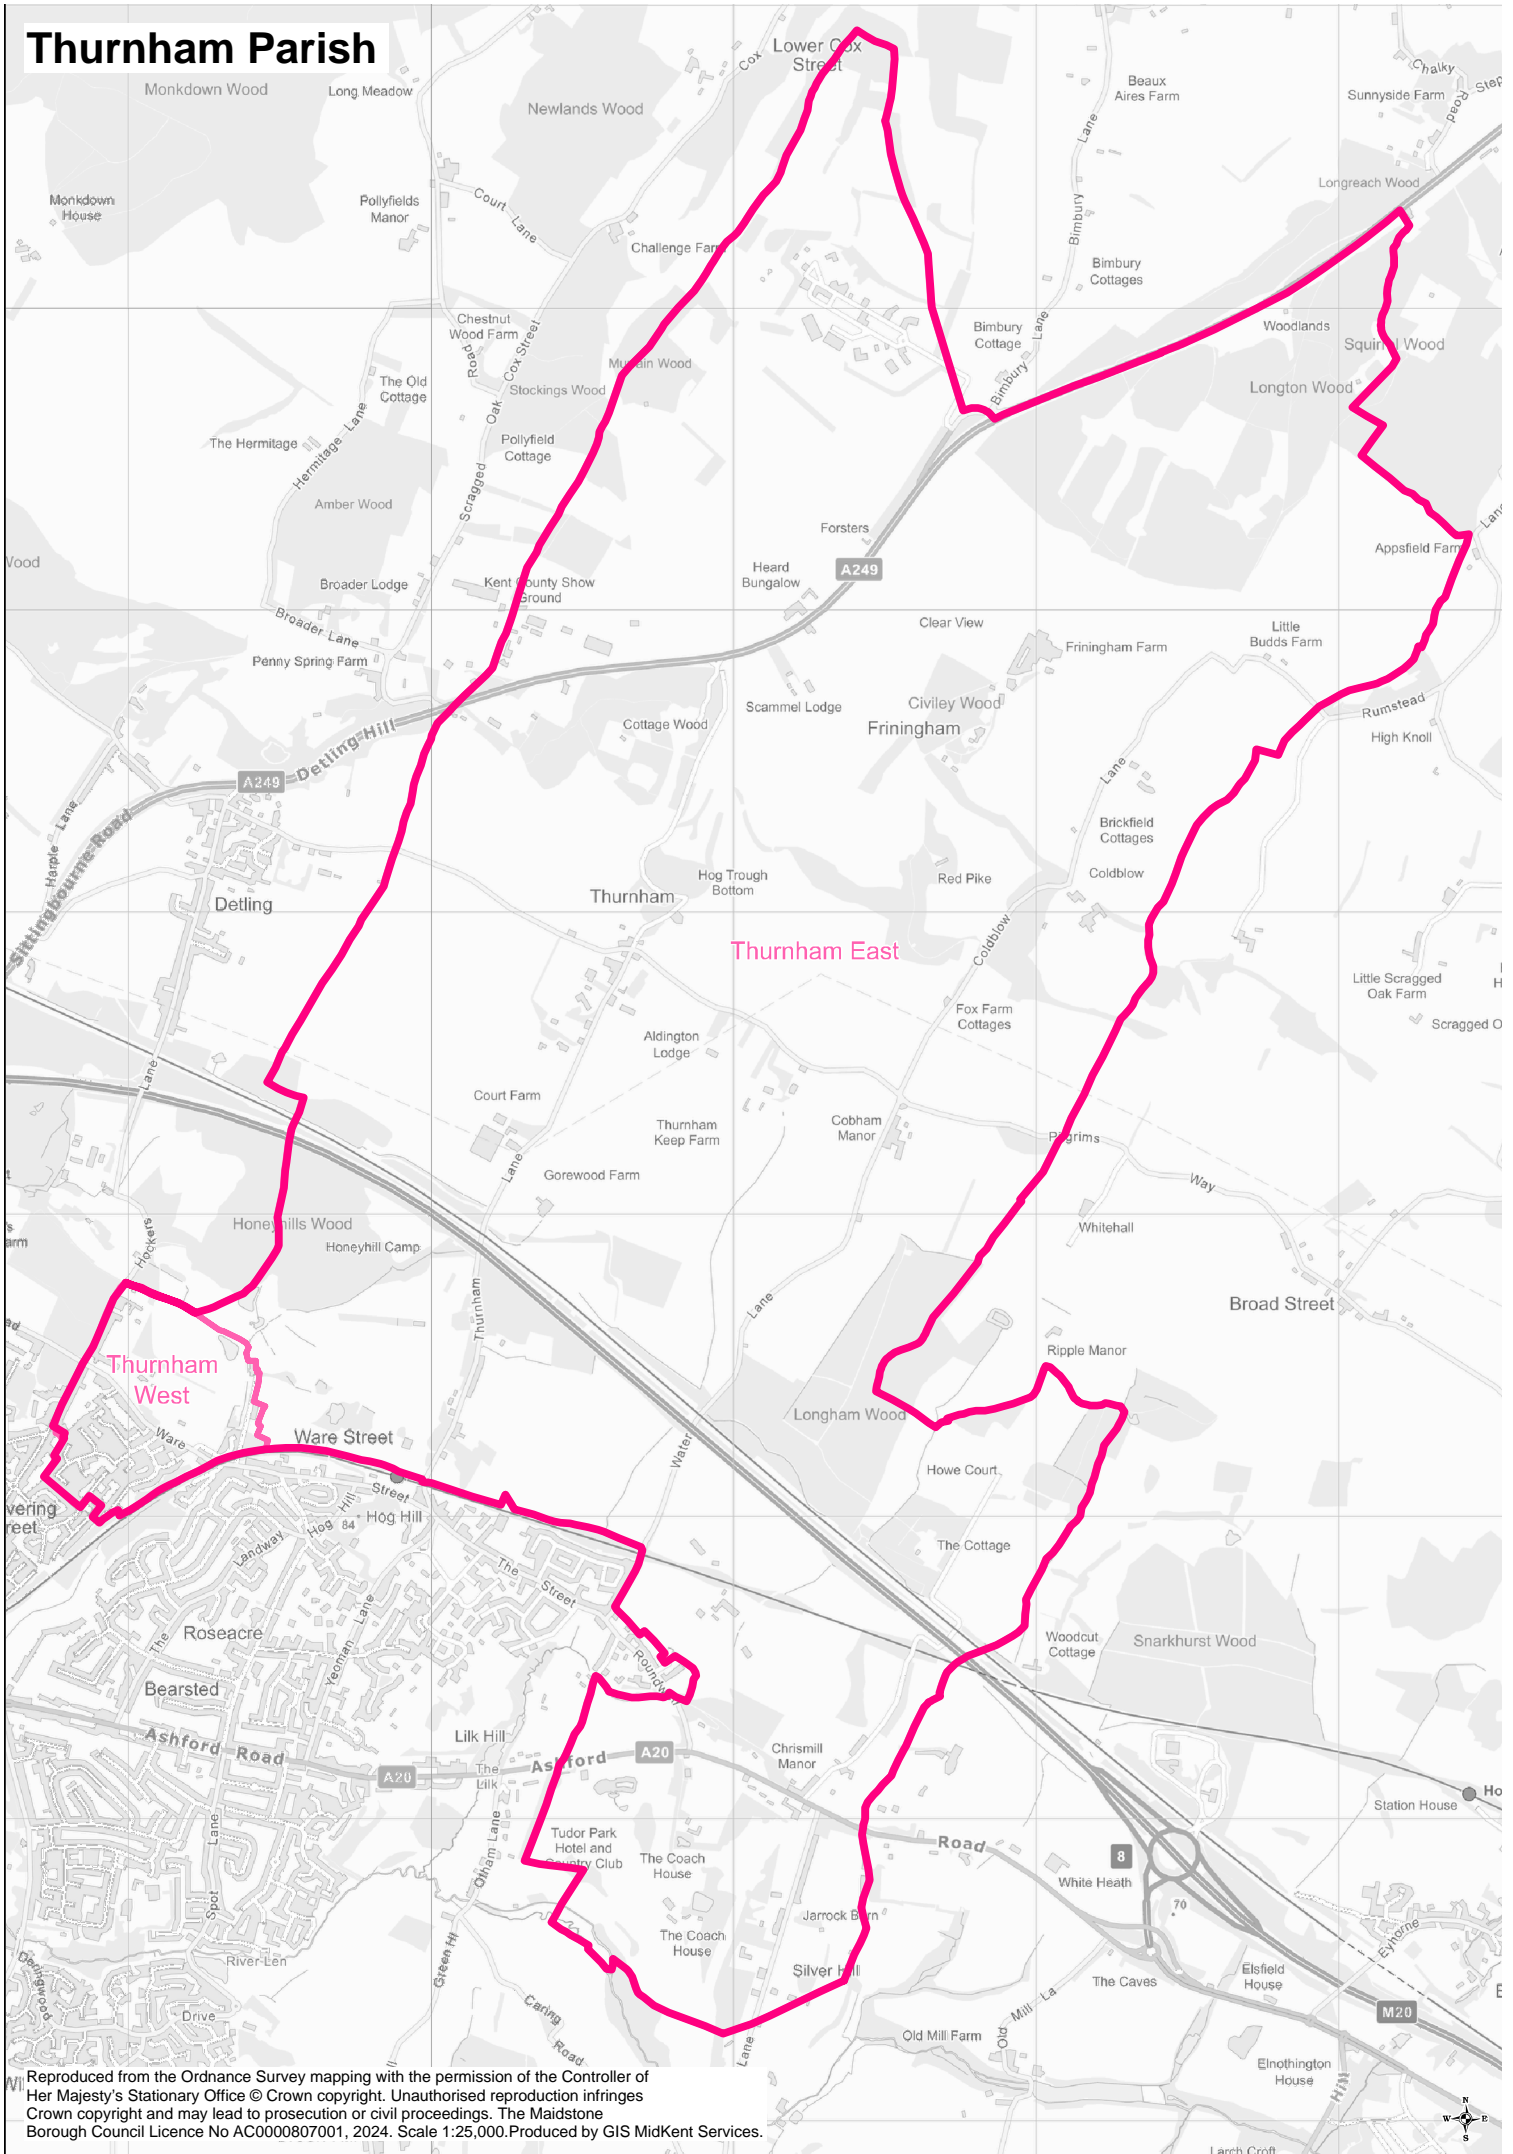

Thurnham Parish

Reproduced from the Ordnance Survey mapping with the permission of the Controller of Her Majesty's Stationary Office © Crown copyright. Unauthorised reproduction infringes Crown copyright and may lead to prosecution or civil proceedings. The Maidstone Borough Council Licence No AC0000807001, 2024. Scale 1:25,000. Produced by GIS MidKent Services.