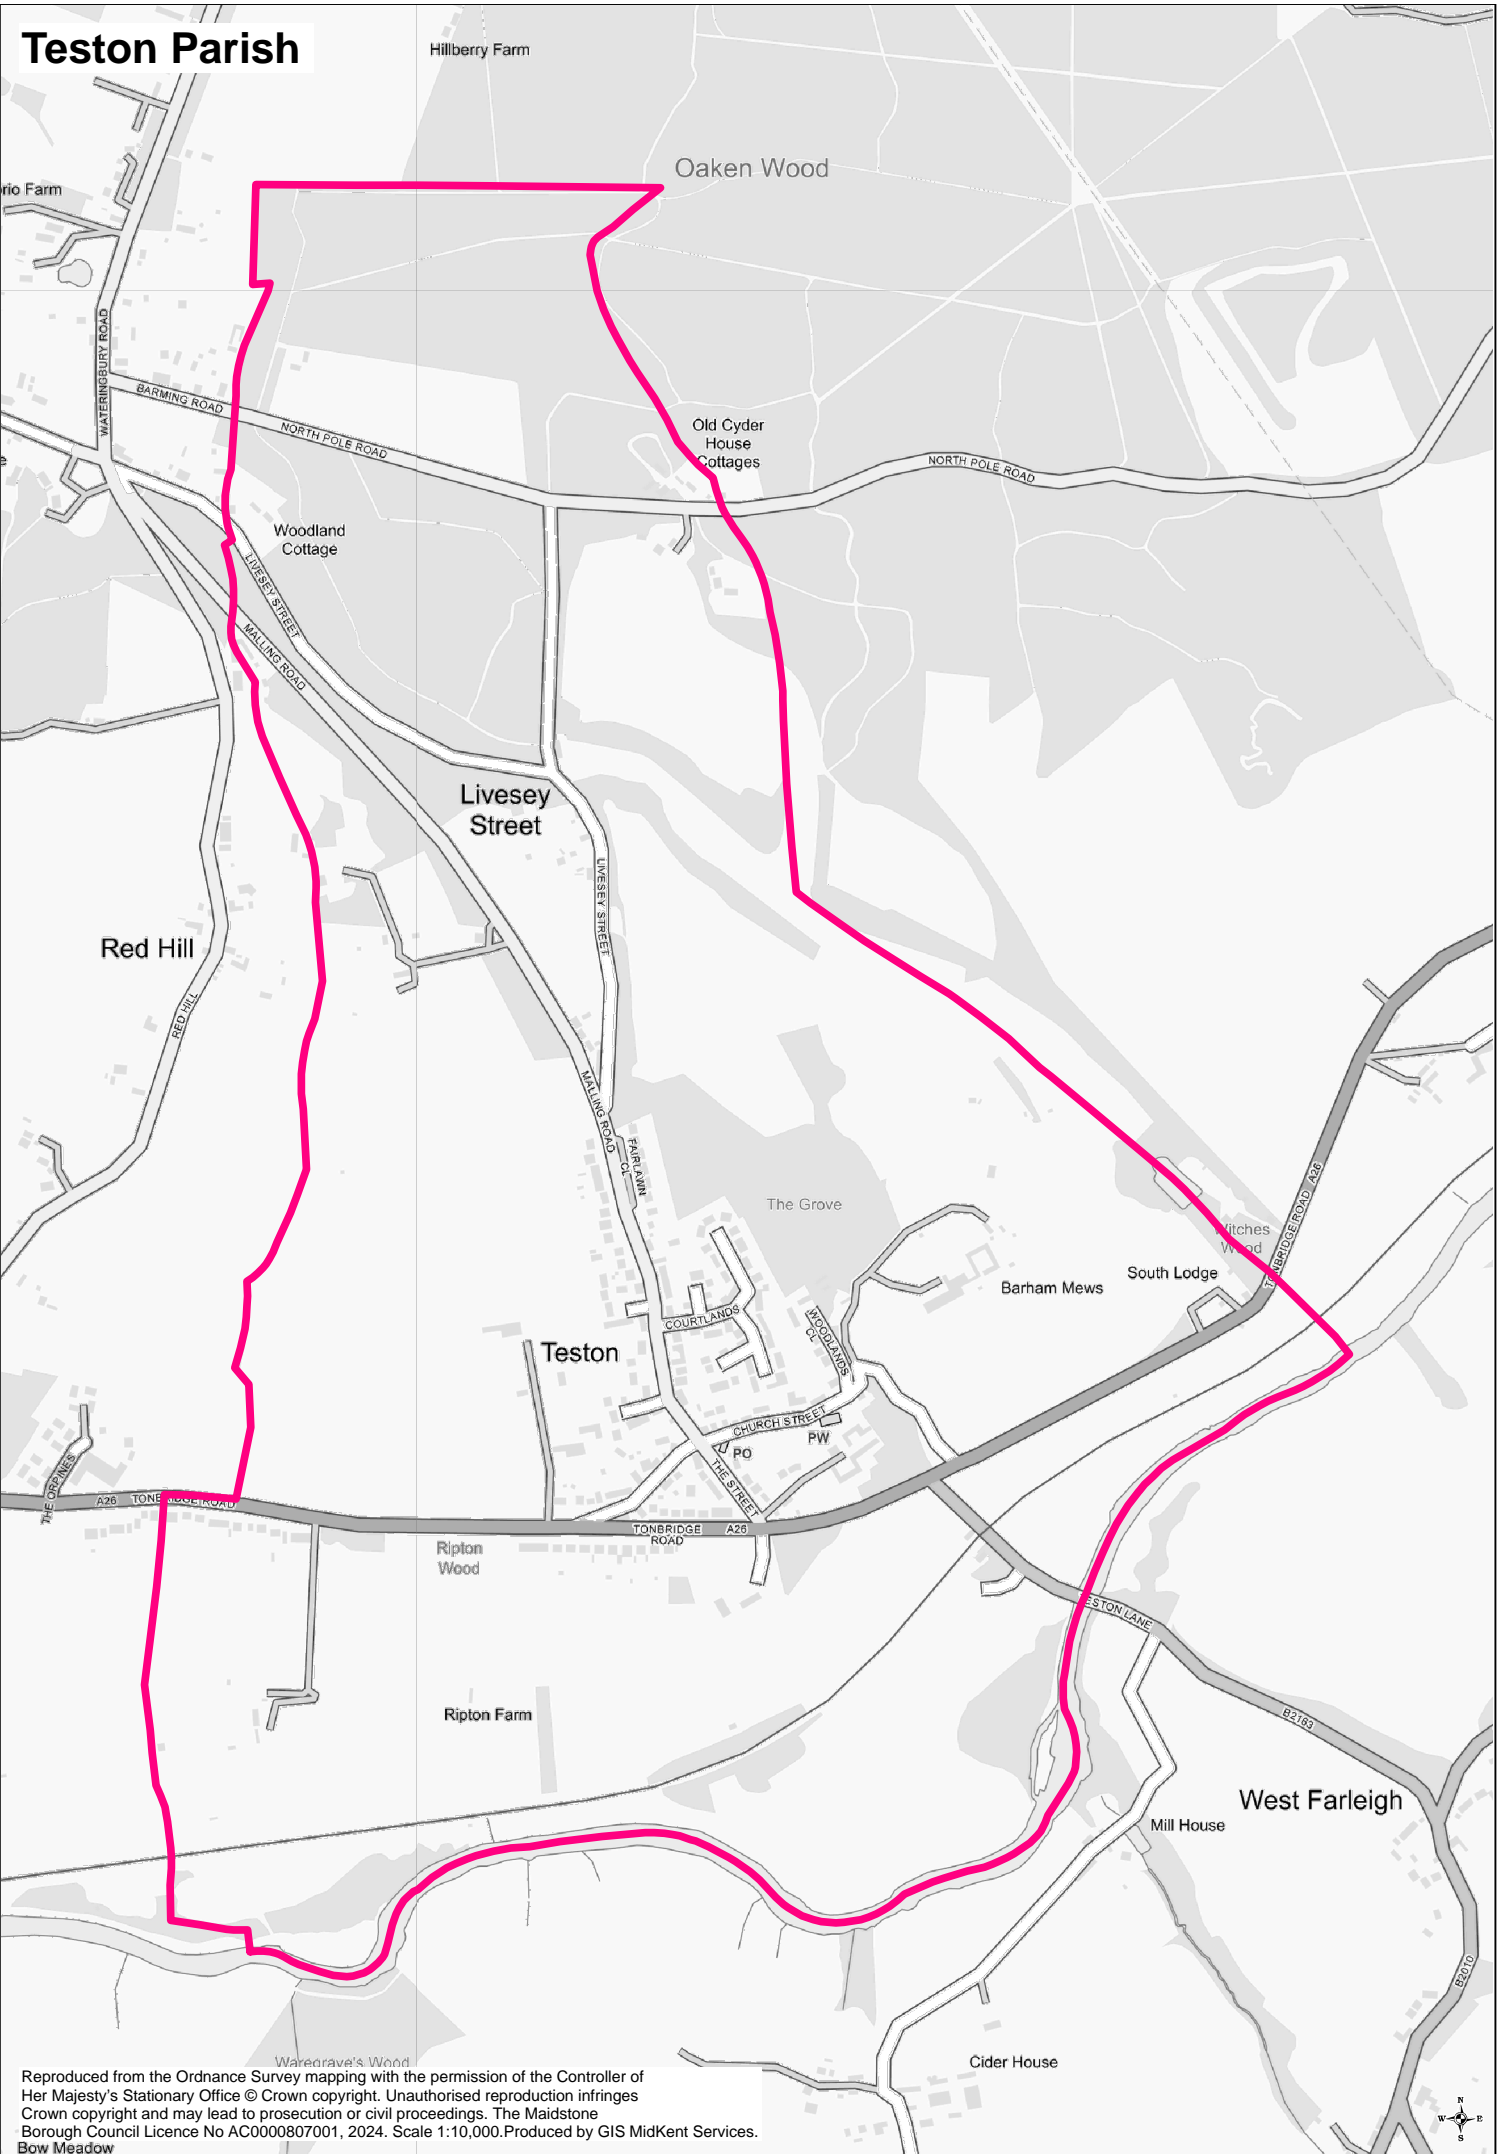

# Teston Parish

Reproduced from the Ordnance Survey mapping with the permission of the Controller of Her Majesty's Stationary Office © Crown copyright. Unauthorised reproduction infringes Crown copyright and may lead to prosecution or civil proceedings. The Maidstone Borough Council Licence No AC0000807001, 2024. Scale 1:10,000. Produced by GIS MidKent Services. Bow Meadow