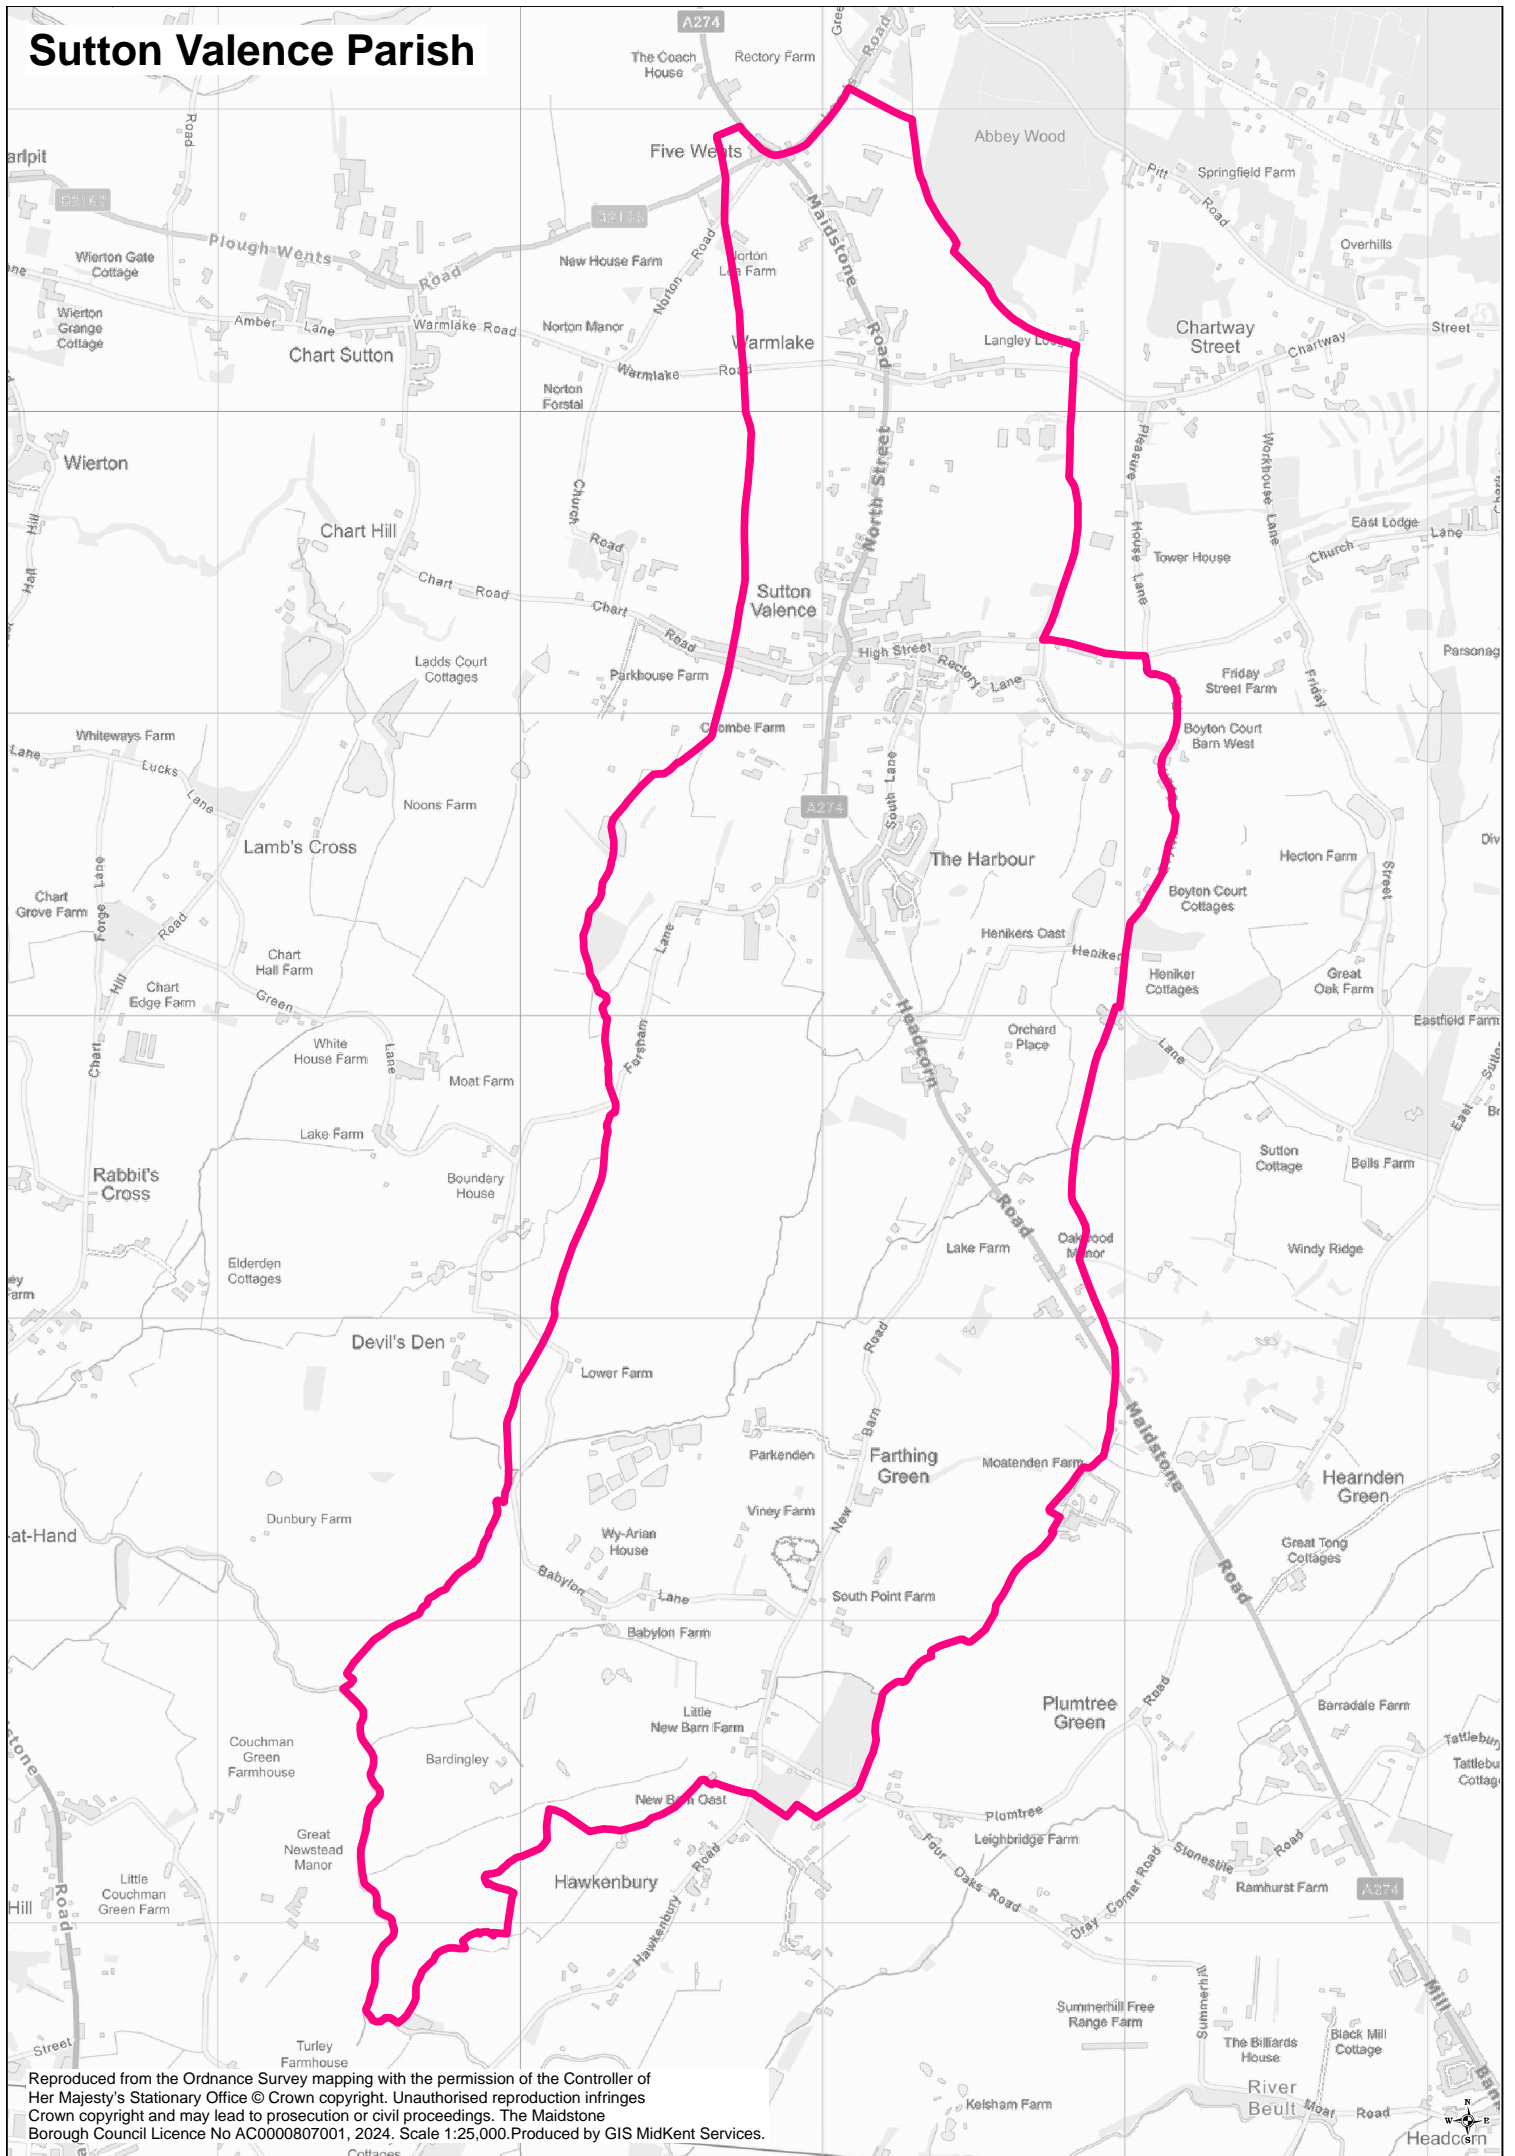

# Sutton Valence Parish

Reproduced from the Ordnance Survey mapping with the permission of the Controller of Her Majesty's Stationary Office © Crown copyright. Unauthorised reproduction infringes Crown copyright and may lead to prosecution or civil proceedings. The Maidstone Borough Council Licence No AC0000807001, 2024. Scale 1:25,000. Produced by GIS MidKent Services.