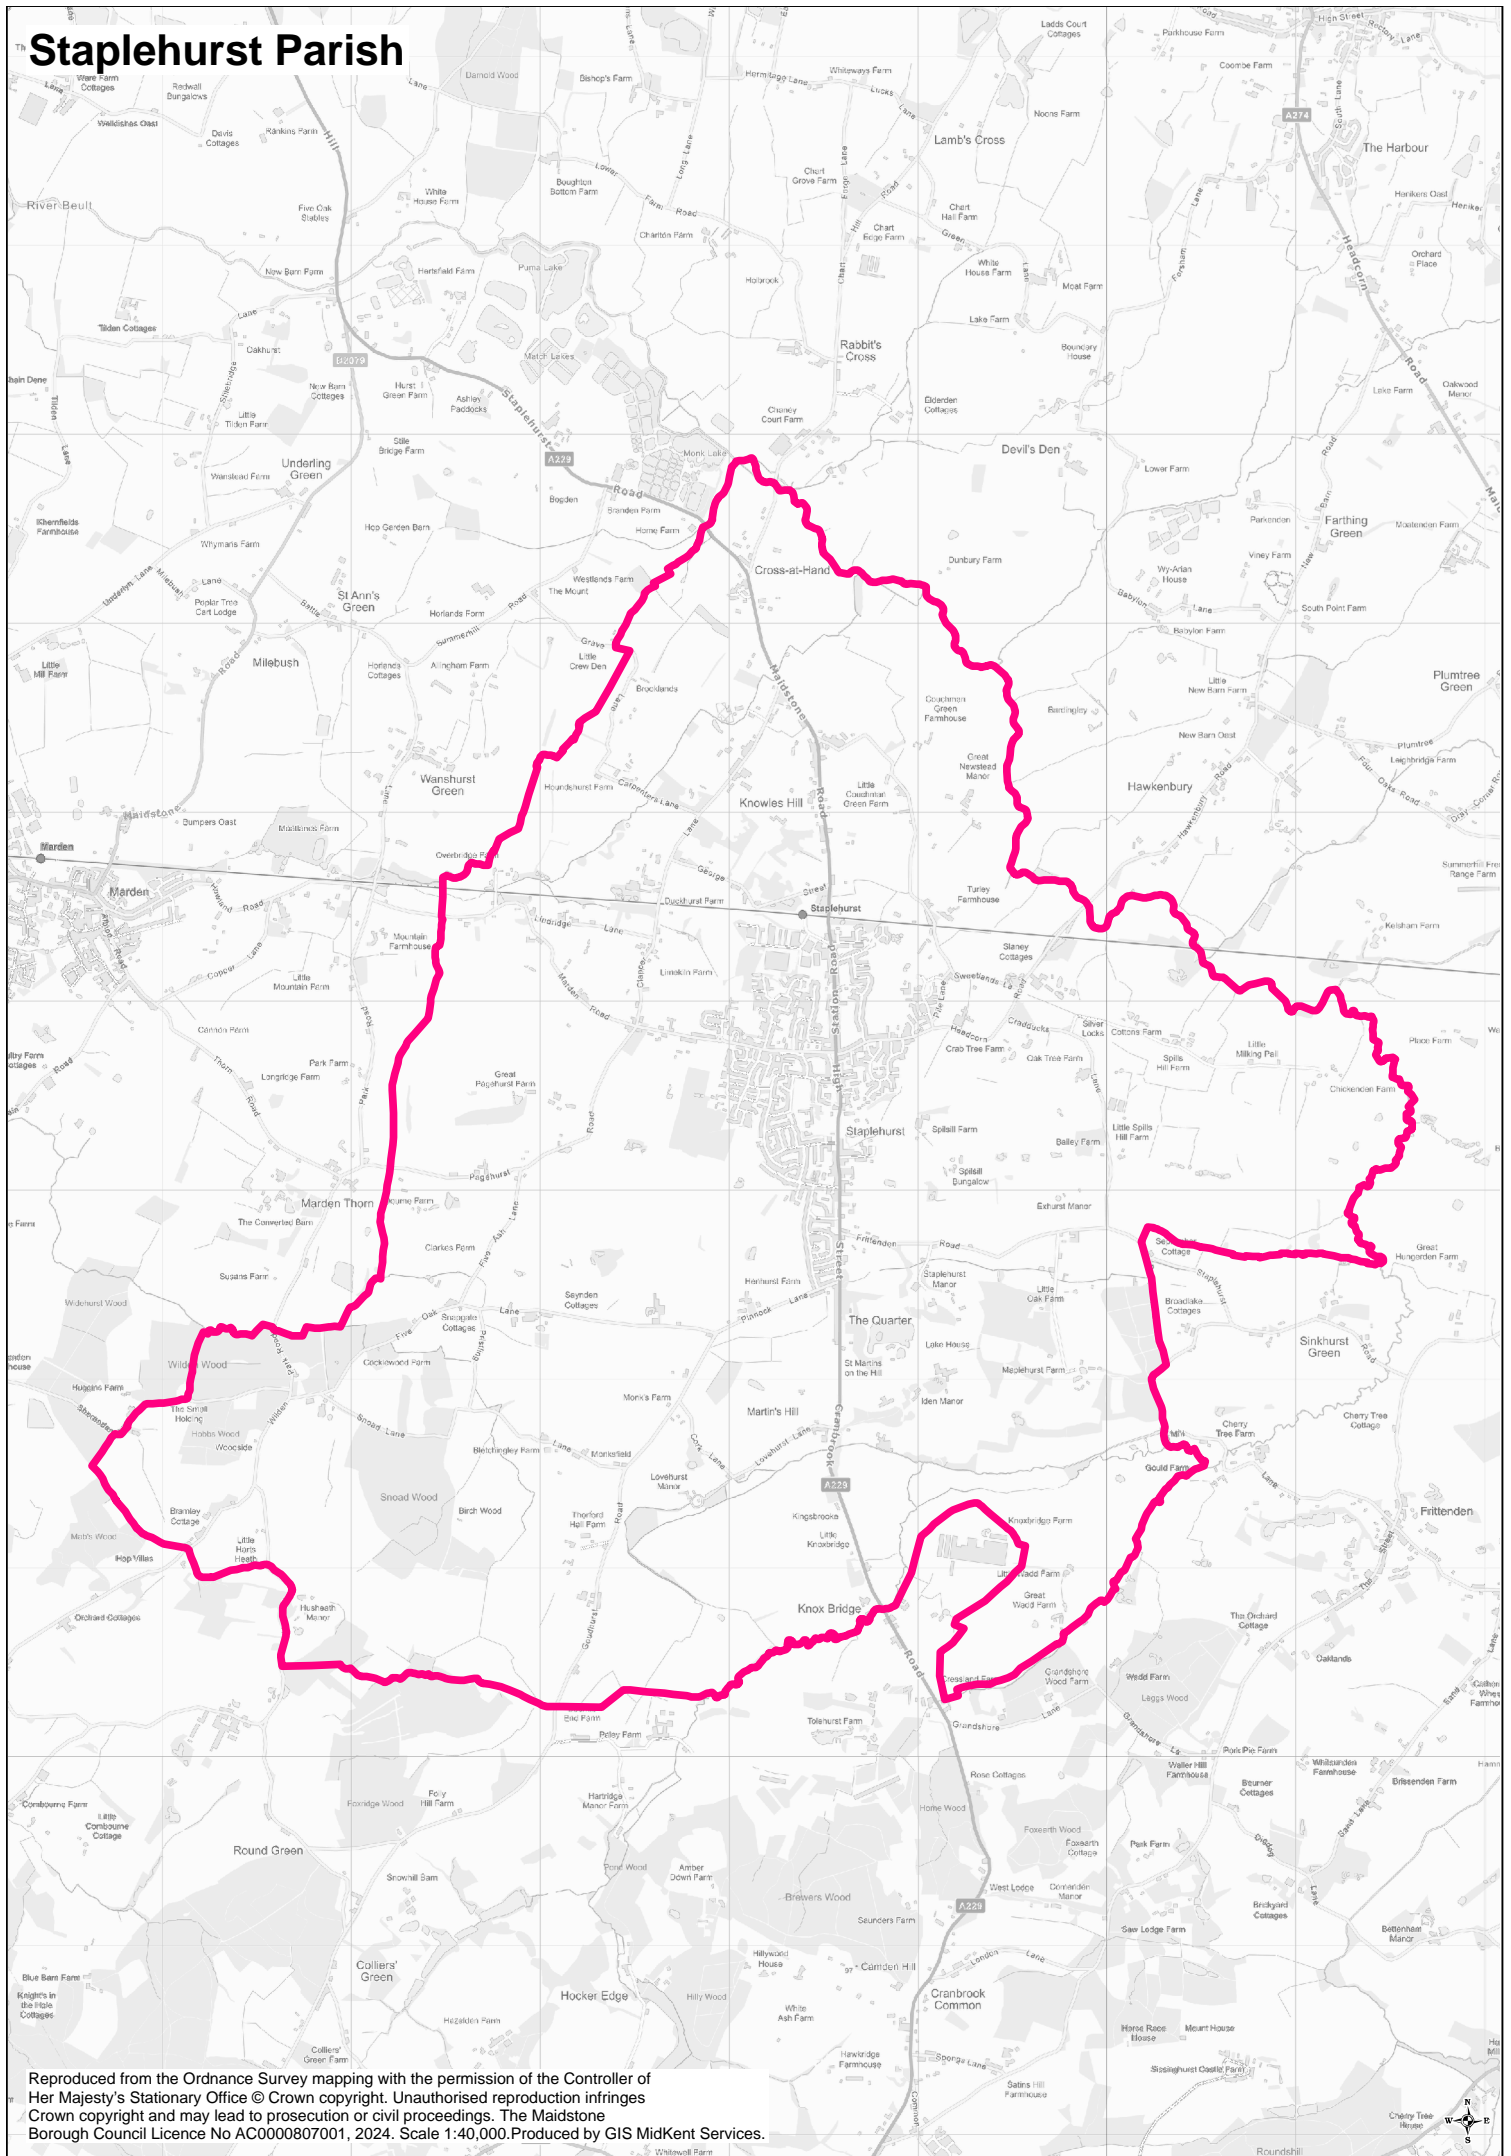

Staplehurst Parish

Reproduced from the Ordnance Survey mapping with the permission of the Controller of Her Majesty's Stationary Office © Crown copyright. Unauthorised reproduction infringes Crown copyright and may lead to prosecution or civil proceedings. The Maidstone Borough Council Licence No AC0000807001, 2024. Scale 1:40,000. Produced by GIS MidKent Services.