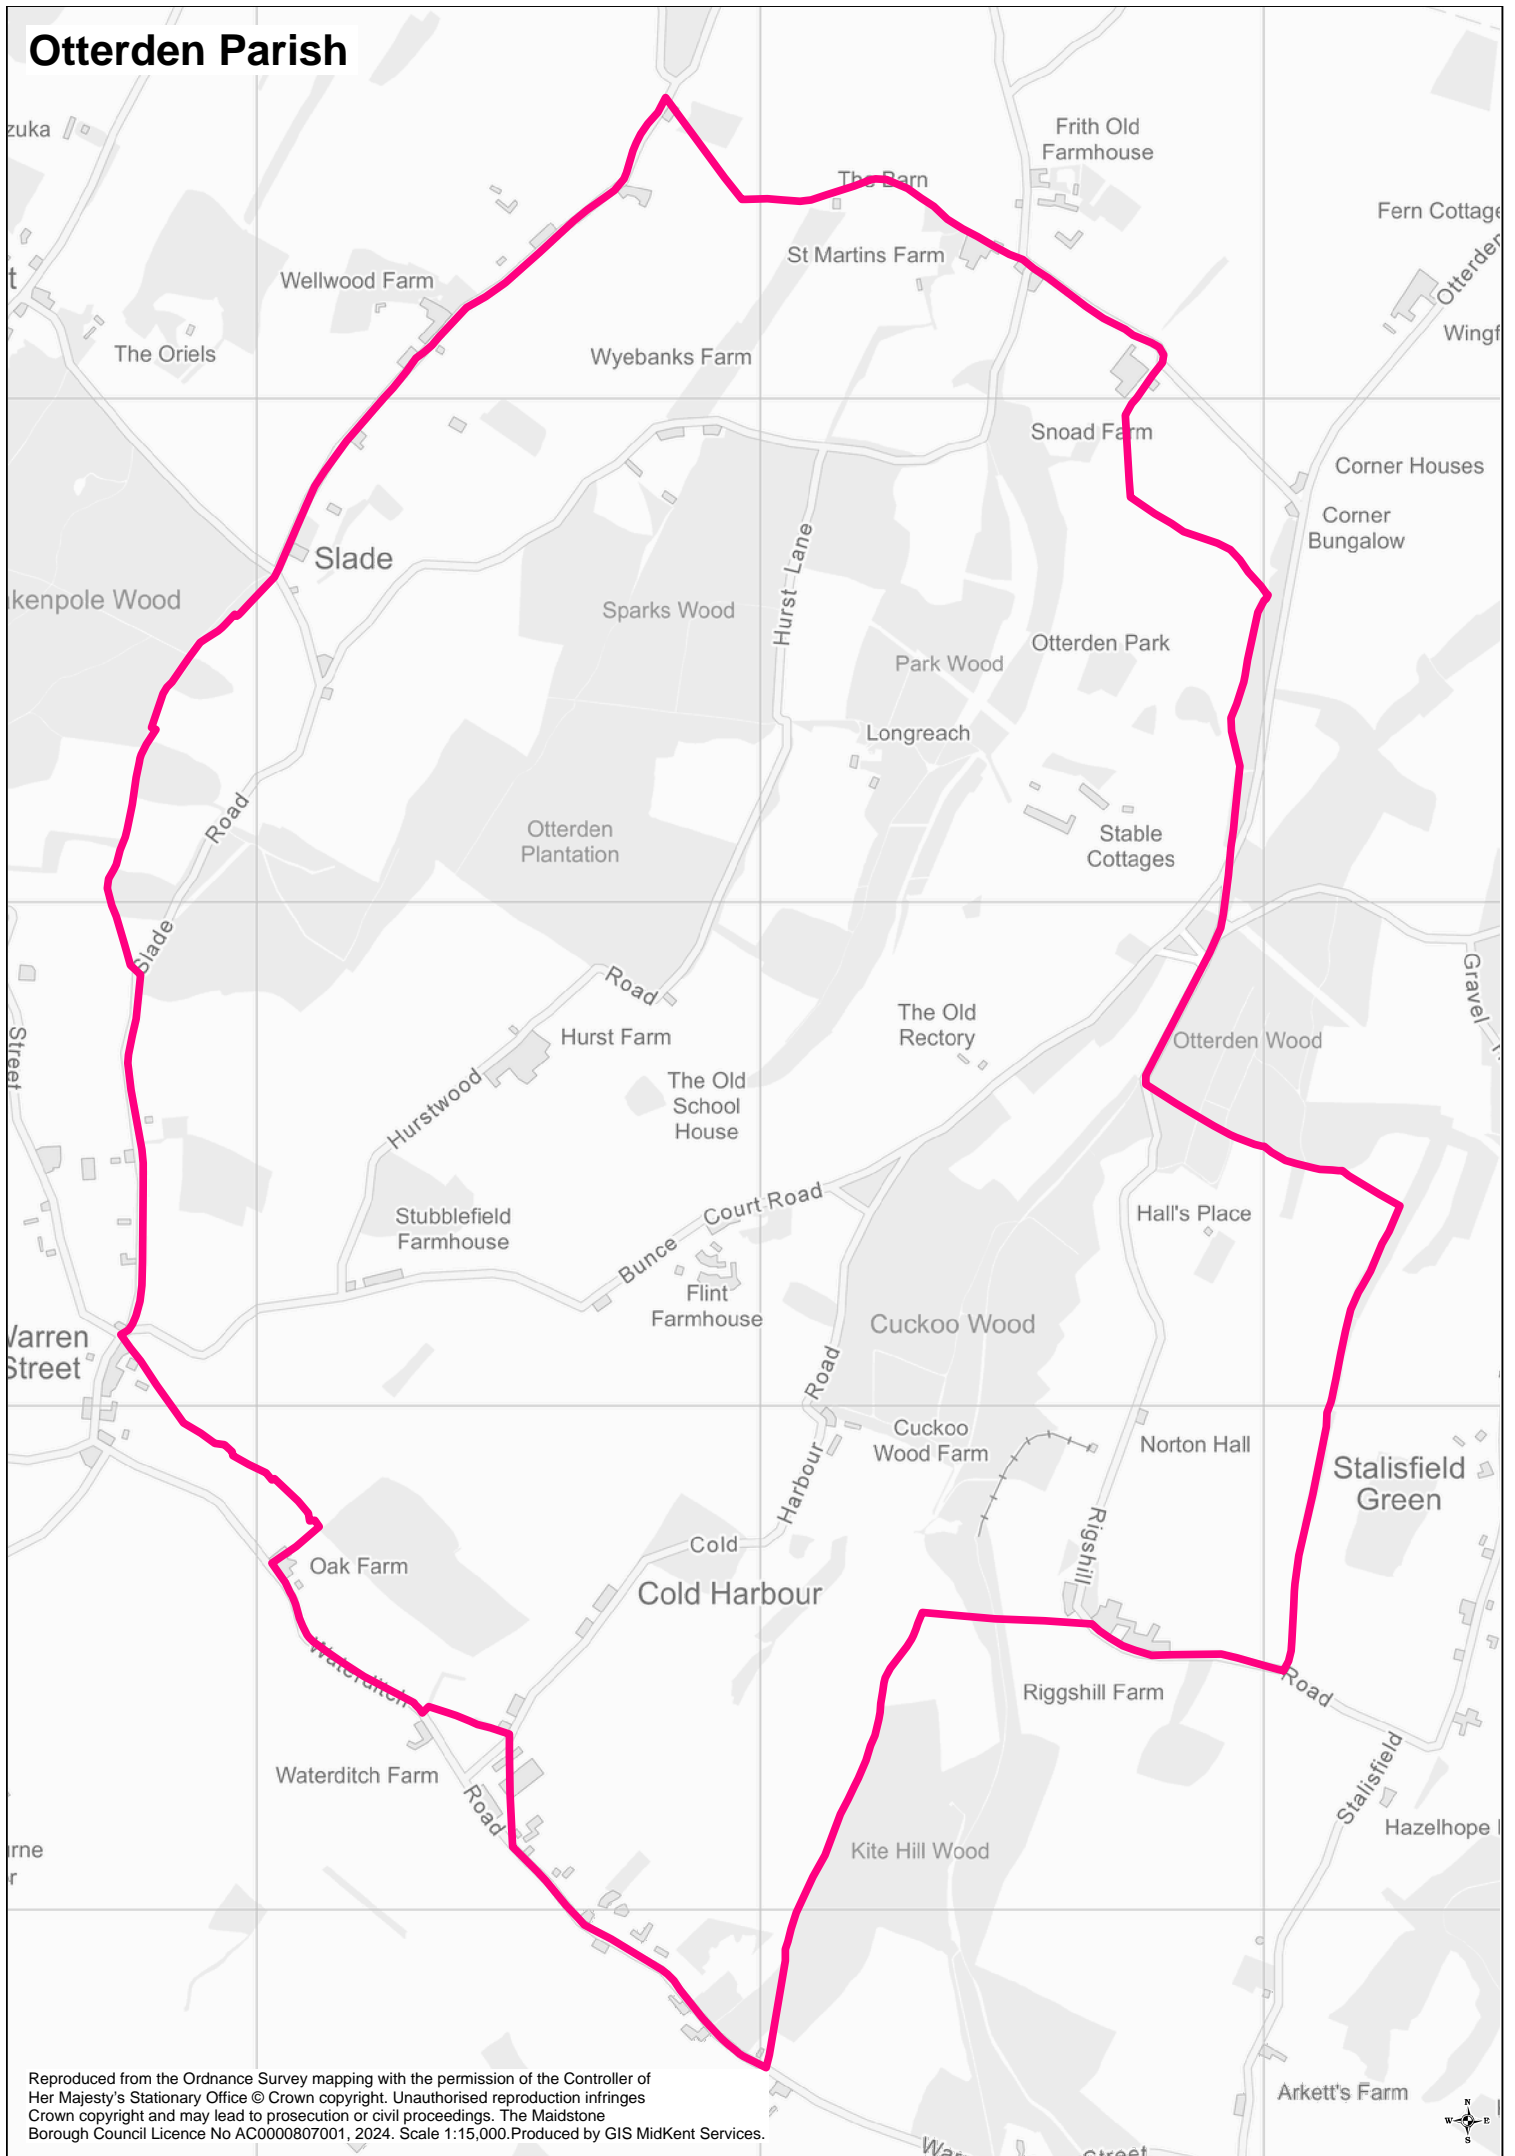

Otterden Parish

Reproduced from the Ordnance Survey mapping with the permission of the Controller of Her Majesty's Stationary Office © Crown copyright. Unauthorised reproduction infringes Crown copyright and may lead to prosecution or civil proceedings. The Maidstone Borough Council Licence No AC0000807001, 2024. Scale 1:15,000. Produced by GIS MidKent Services.