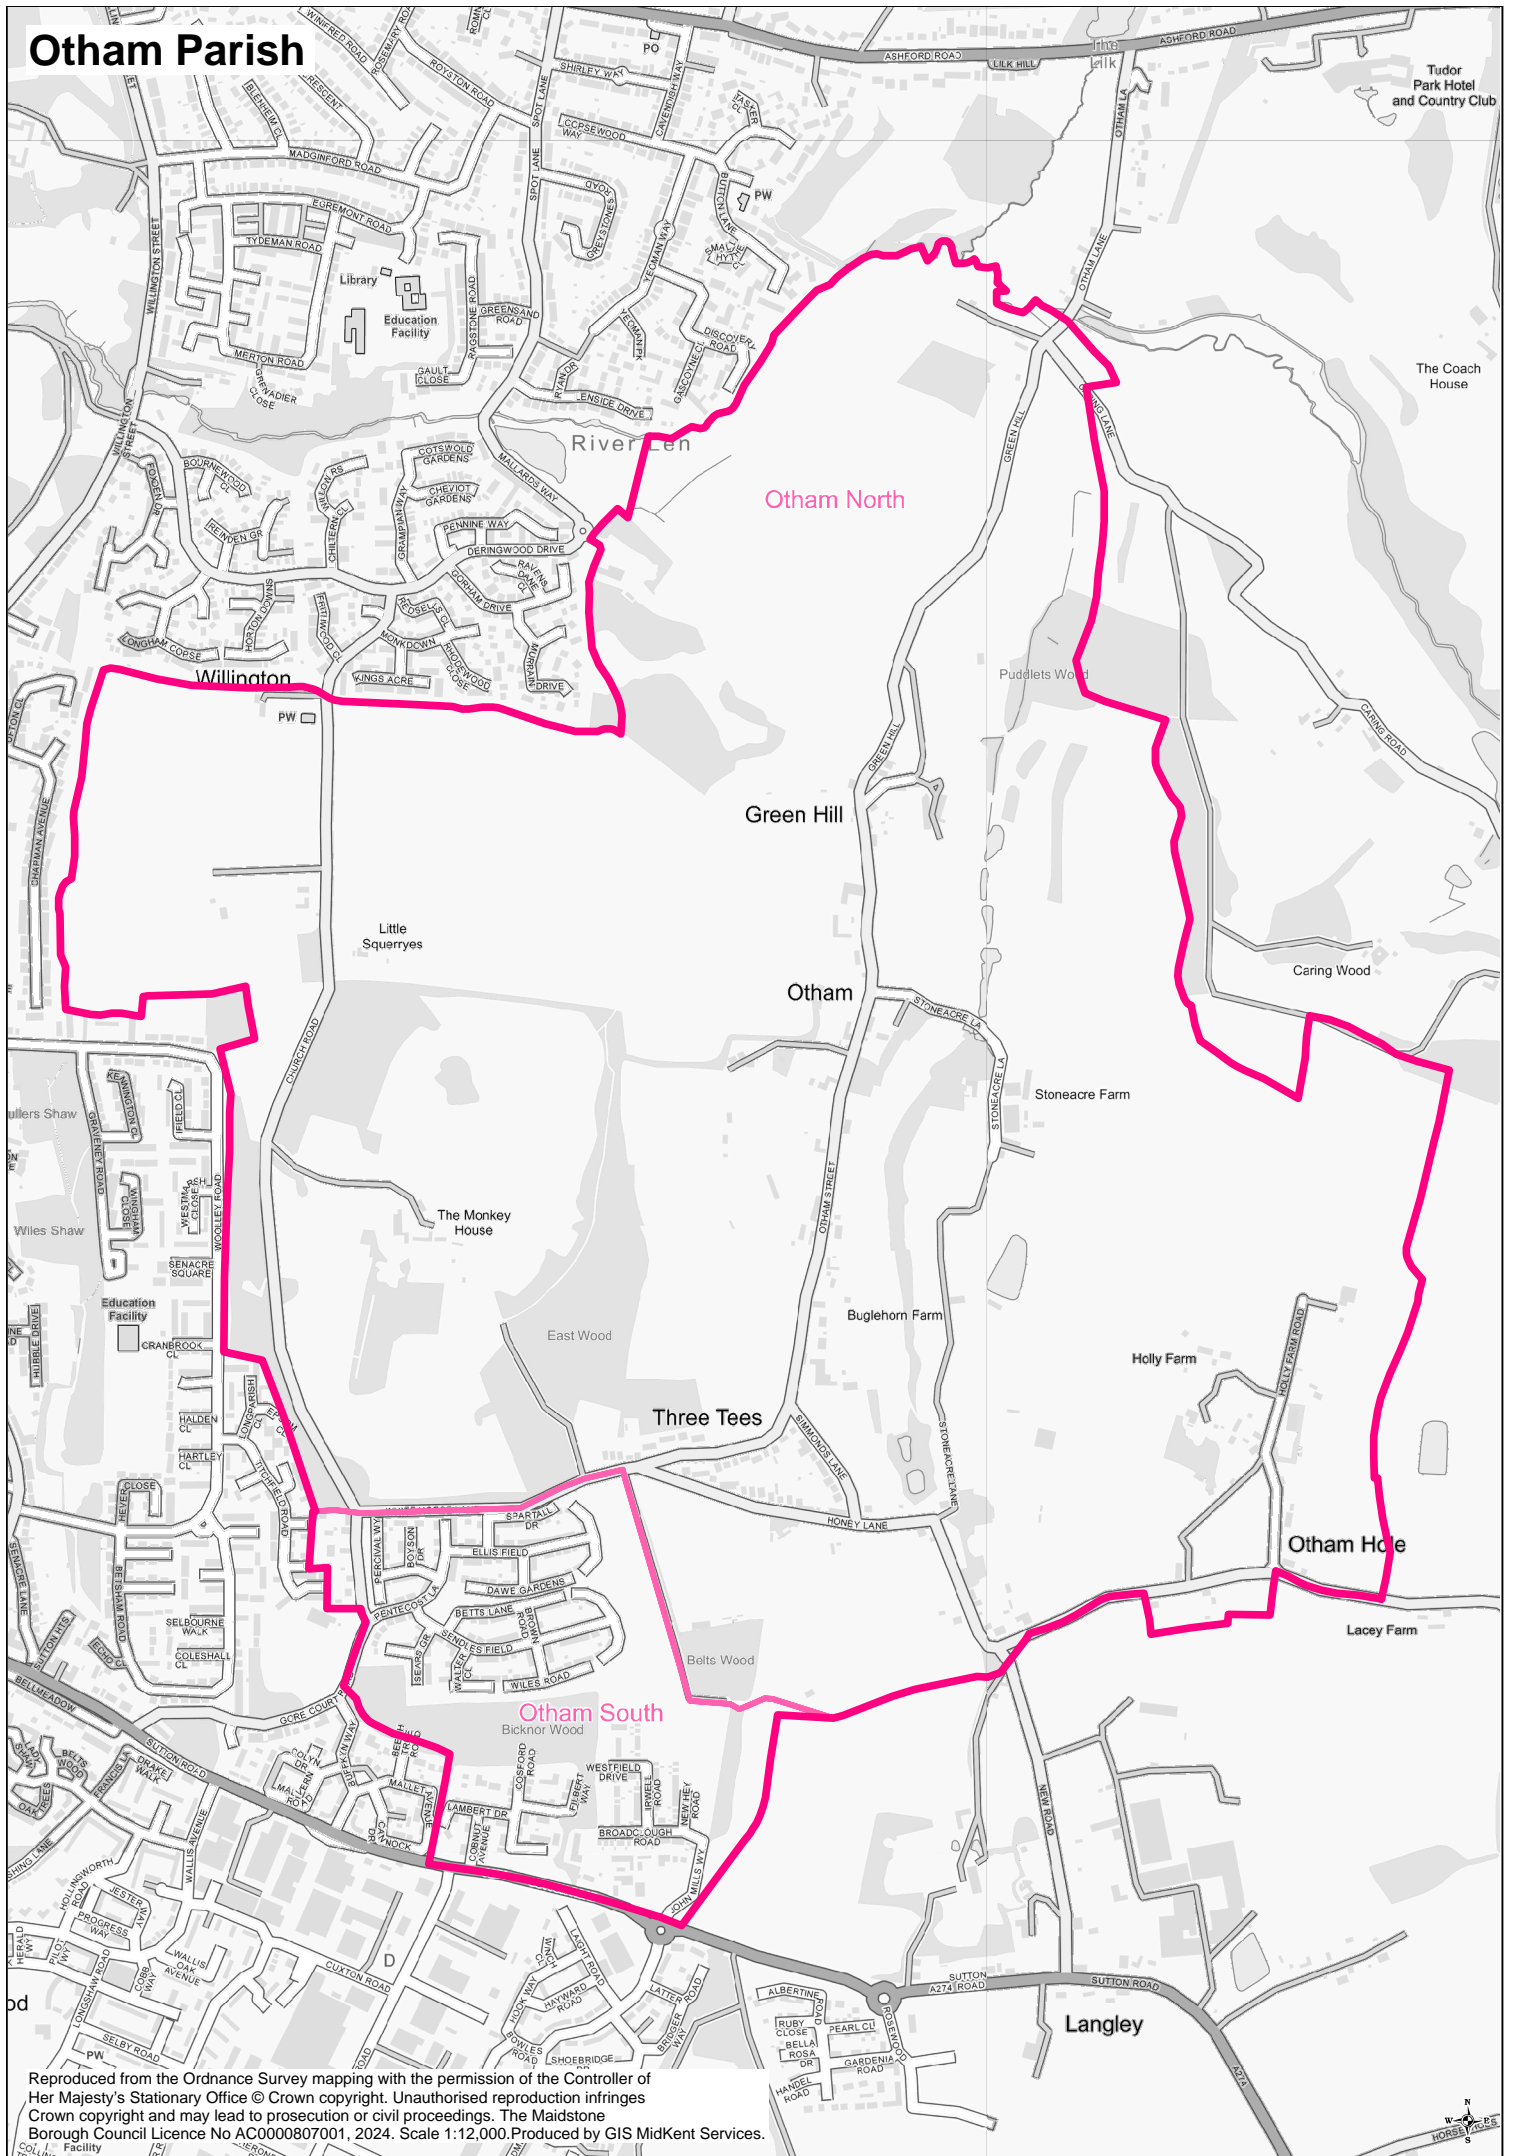

Otham Parish

Reproduced from the Ordnance Survey mapping with the permission of the Controller of Her Majesty's Stationary Office © Crown copyright. Unauthorised reproduction infringes Crown copyright and may lead to prosecution or civil proceedings. The Maidstone Borough Council Licence No AC0000807001, 2024. Scale 1:12,000. Produced by GIS MidKent Services.