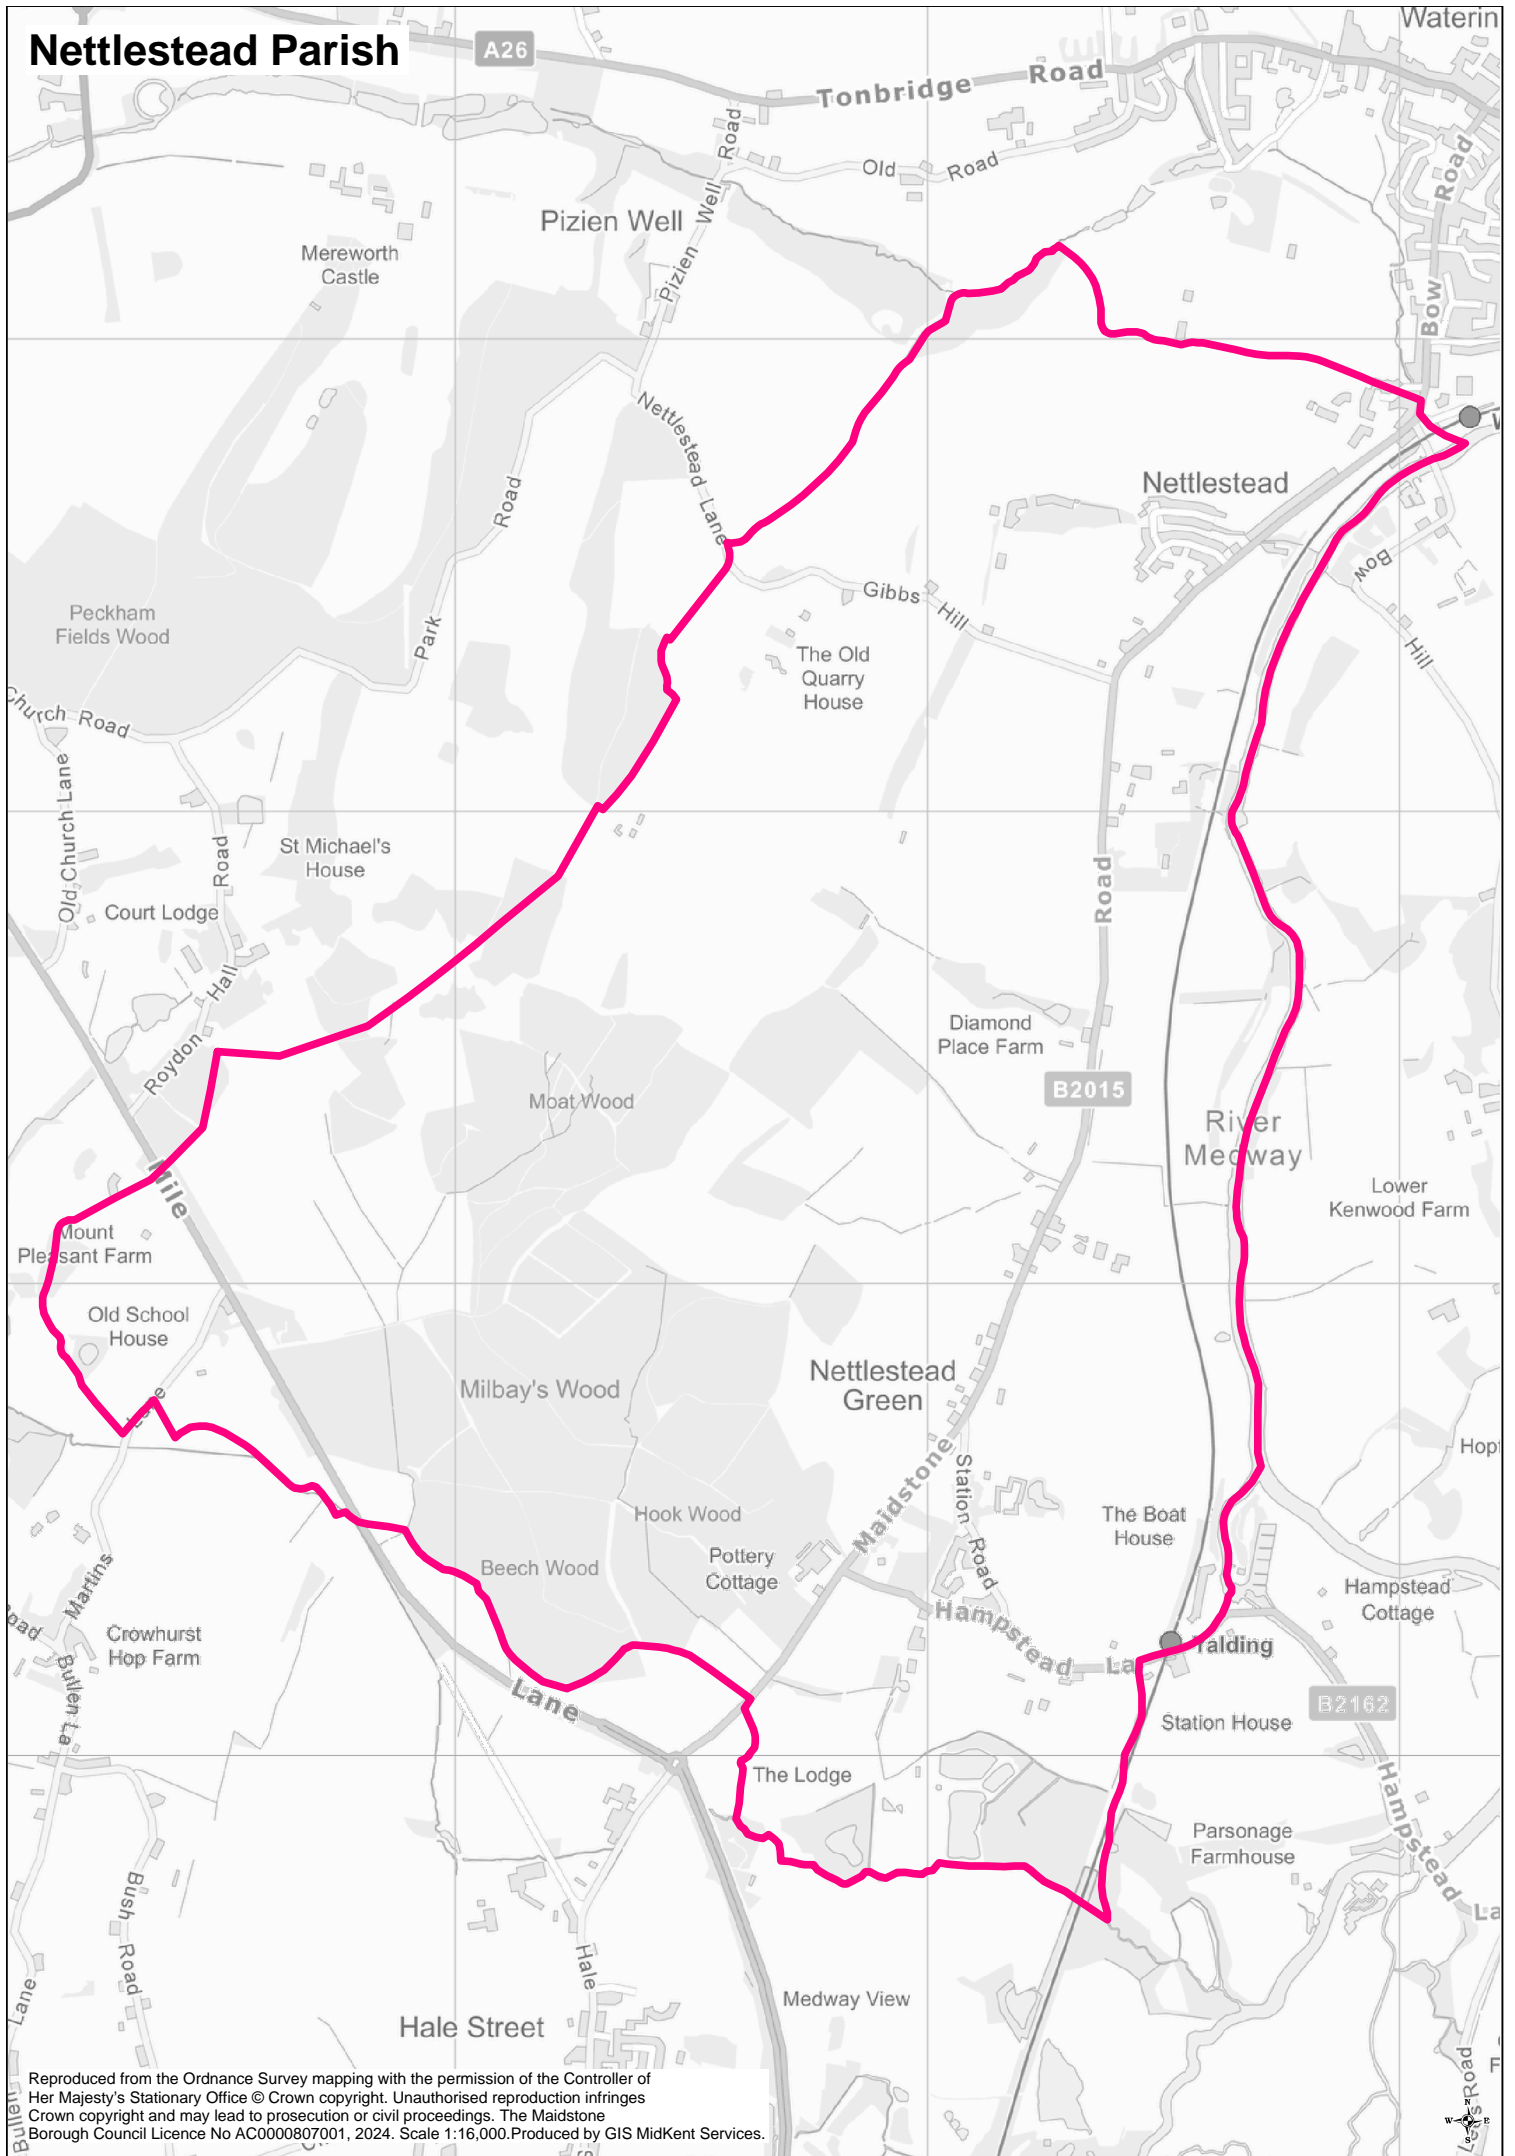

Nettlestead Parish

Reproduced from the Ordnance Survey mapping with the permission of the Controller of Her Majesty's Stationary Office © Crown copyright. Unauthorised reproduction infringes Crown copyright and may lead to prosecution or civil proceedings. The Maidstone Borough Council Licence No AC0000807001, 2024. Scale 1:16,000. Produced by GIS MidKent Services.