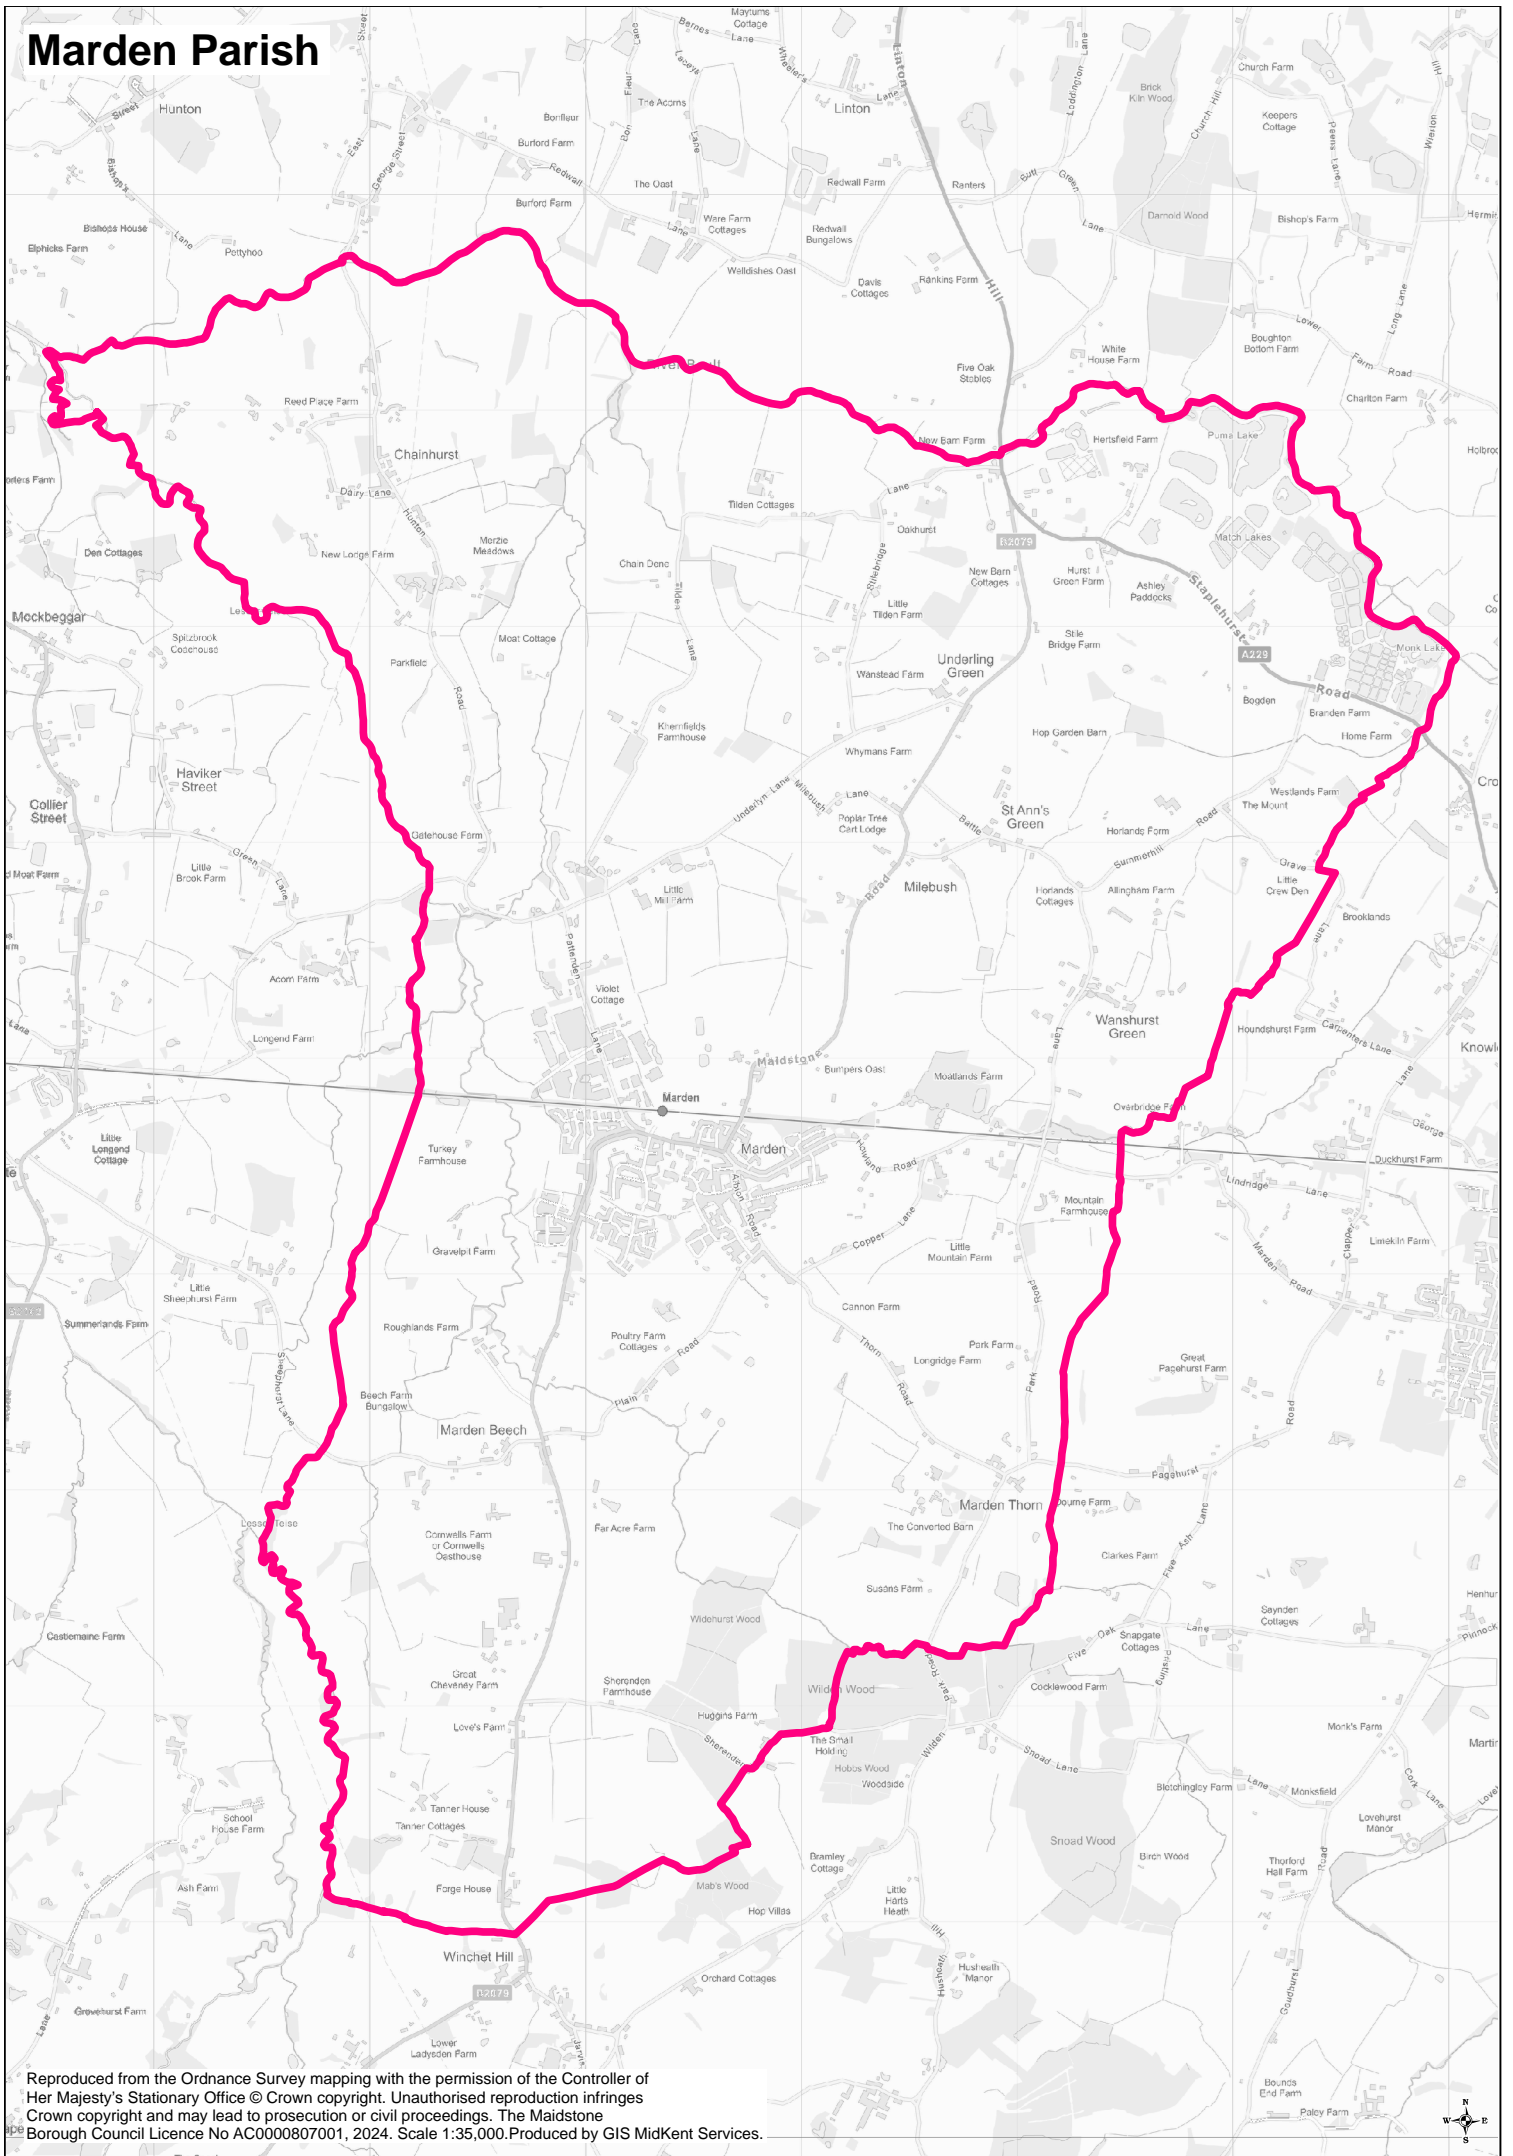

Marden Parish

Reproduced from the Ordnance Survey mapping with the permission of the Controller of Her Majesty's Stationary Office © Crown copyright. Unauthorised reproduction infringes Crown copyright and may lead to prosecution or civil proceedings. The Maidstone Borough Council Licence No AC000087001, 2024. Scale 1:35,000. Produced by GIS MidKent Services.