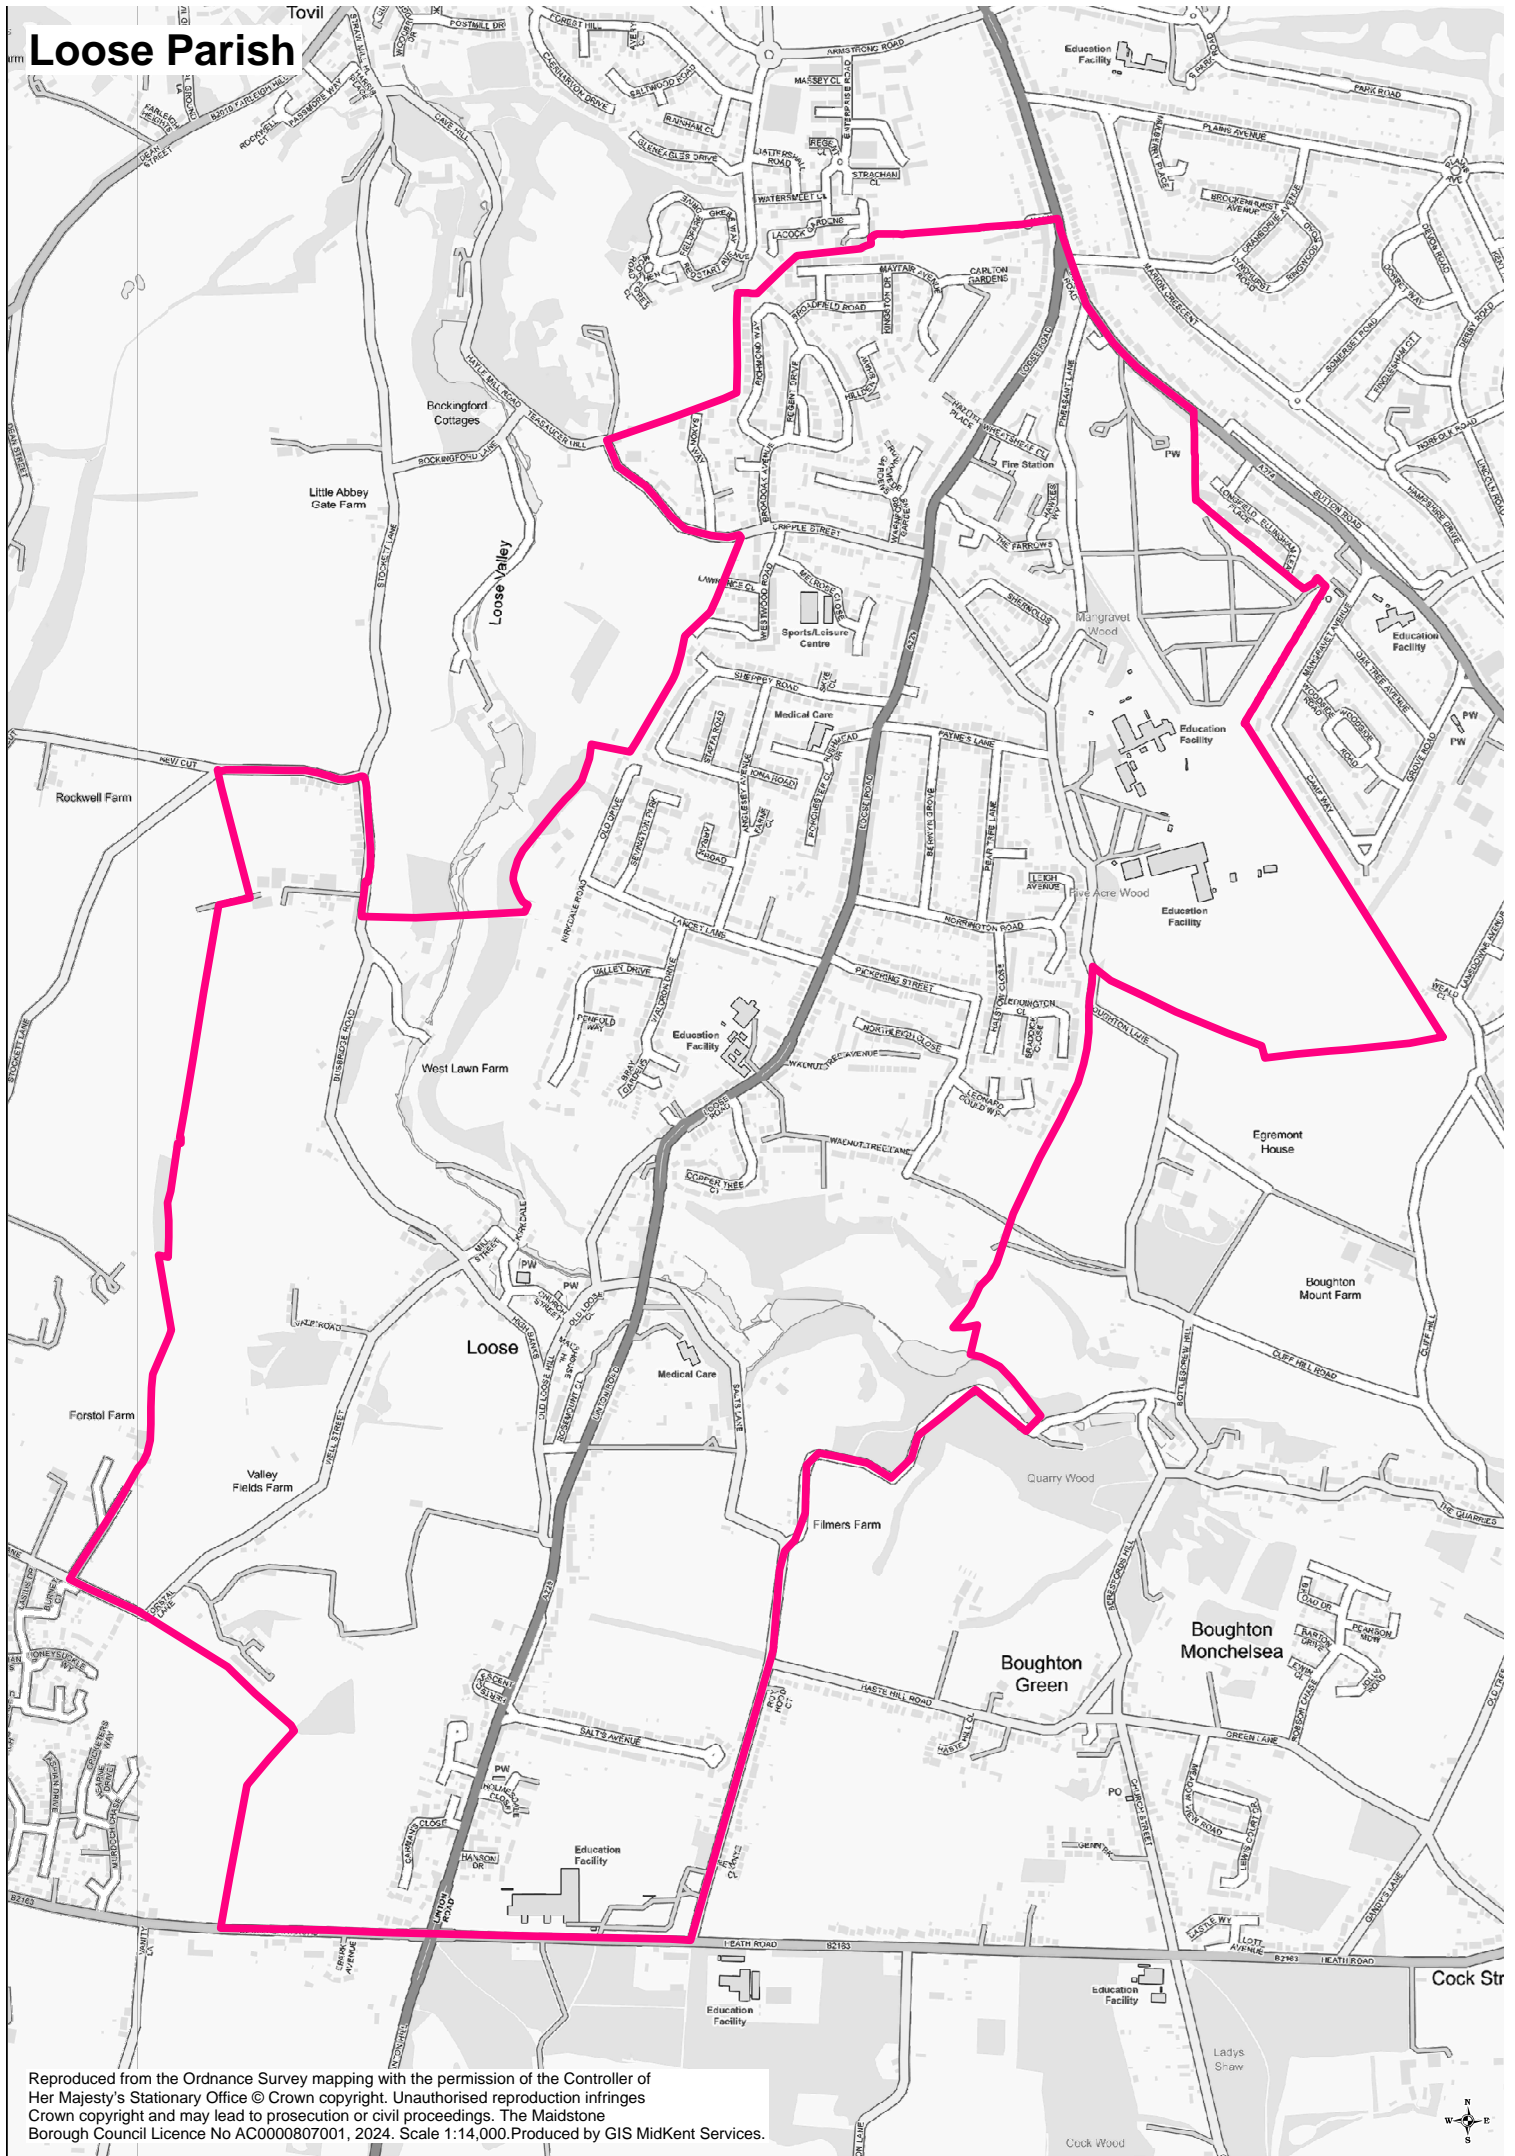

# Loose Parish

Reproduced from the Ordnance Survey mapping with the permission of the Controller of Her Majesty's Stationary Office © Crown copyright. Unauthorised reproduction infringes Crown copyright and may lead to prosecution or civil proceedings. The Maidstone Borough Council Licence No AC0000807001, 2024. Scale 1:14,000. Produced by GIS MidKent Services.