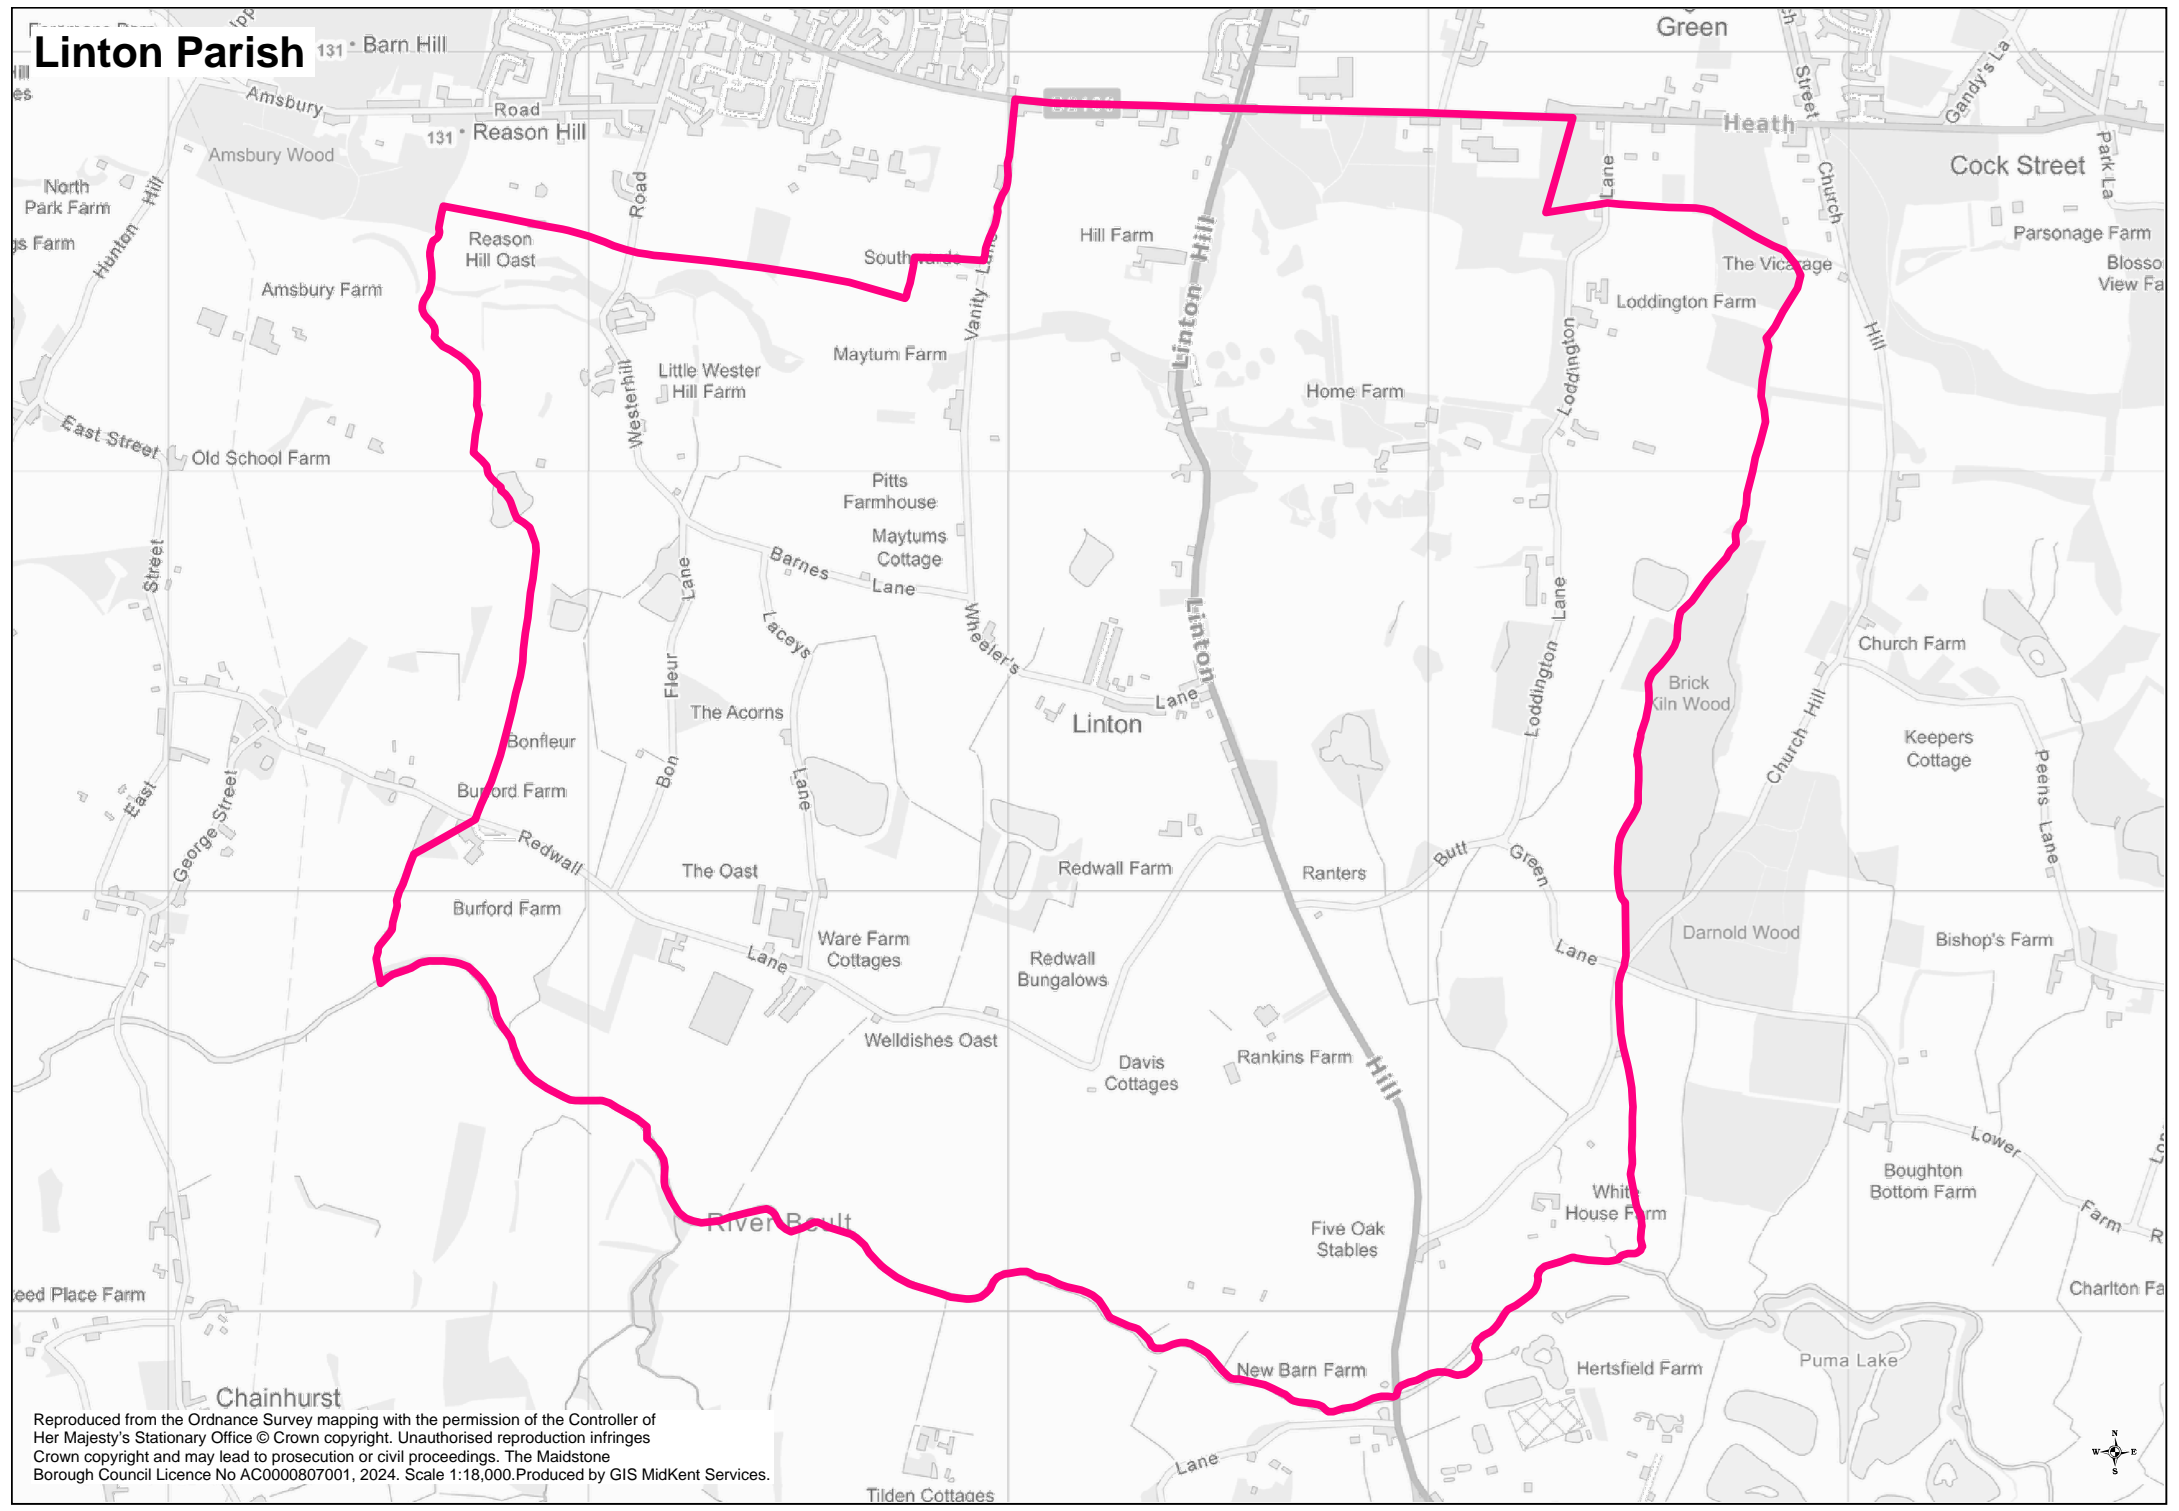

Linton Parish

Reproduced from the Ordnance Survey mapping with the permission of the Controller of Her Majesty's Stationary Office © Crown copyright. Unauthorised reproduction infringes Crown copyright and may lead to prosecution or civil proceedings. The Maidstone Borough Council Licence No AC0000807001, 2024. Scale 1:18,000. Produced by GIS MidKent Services.