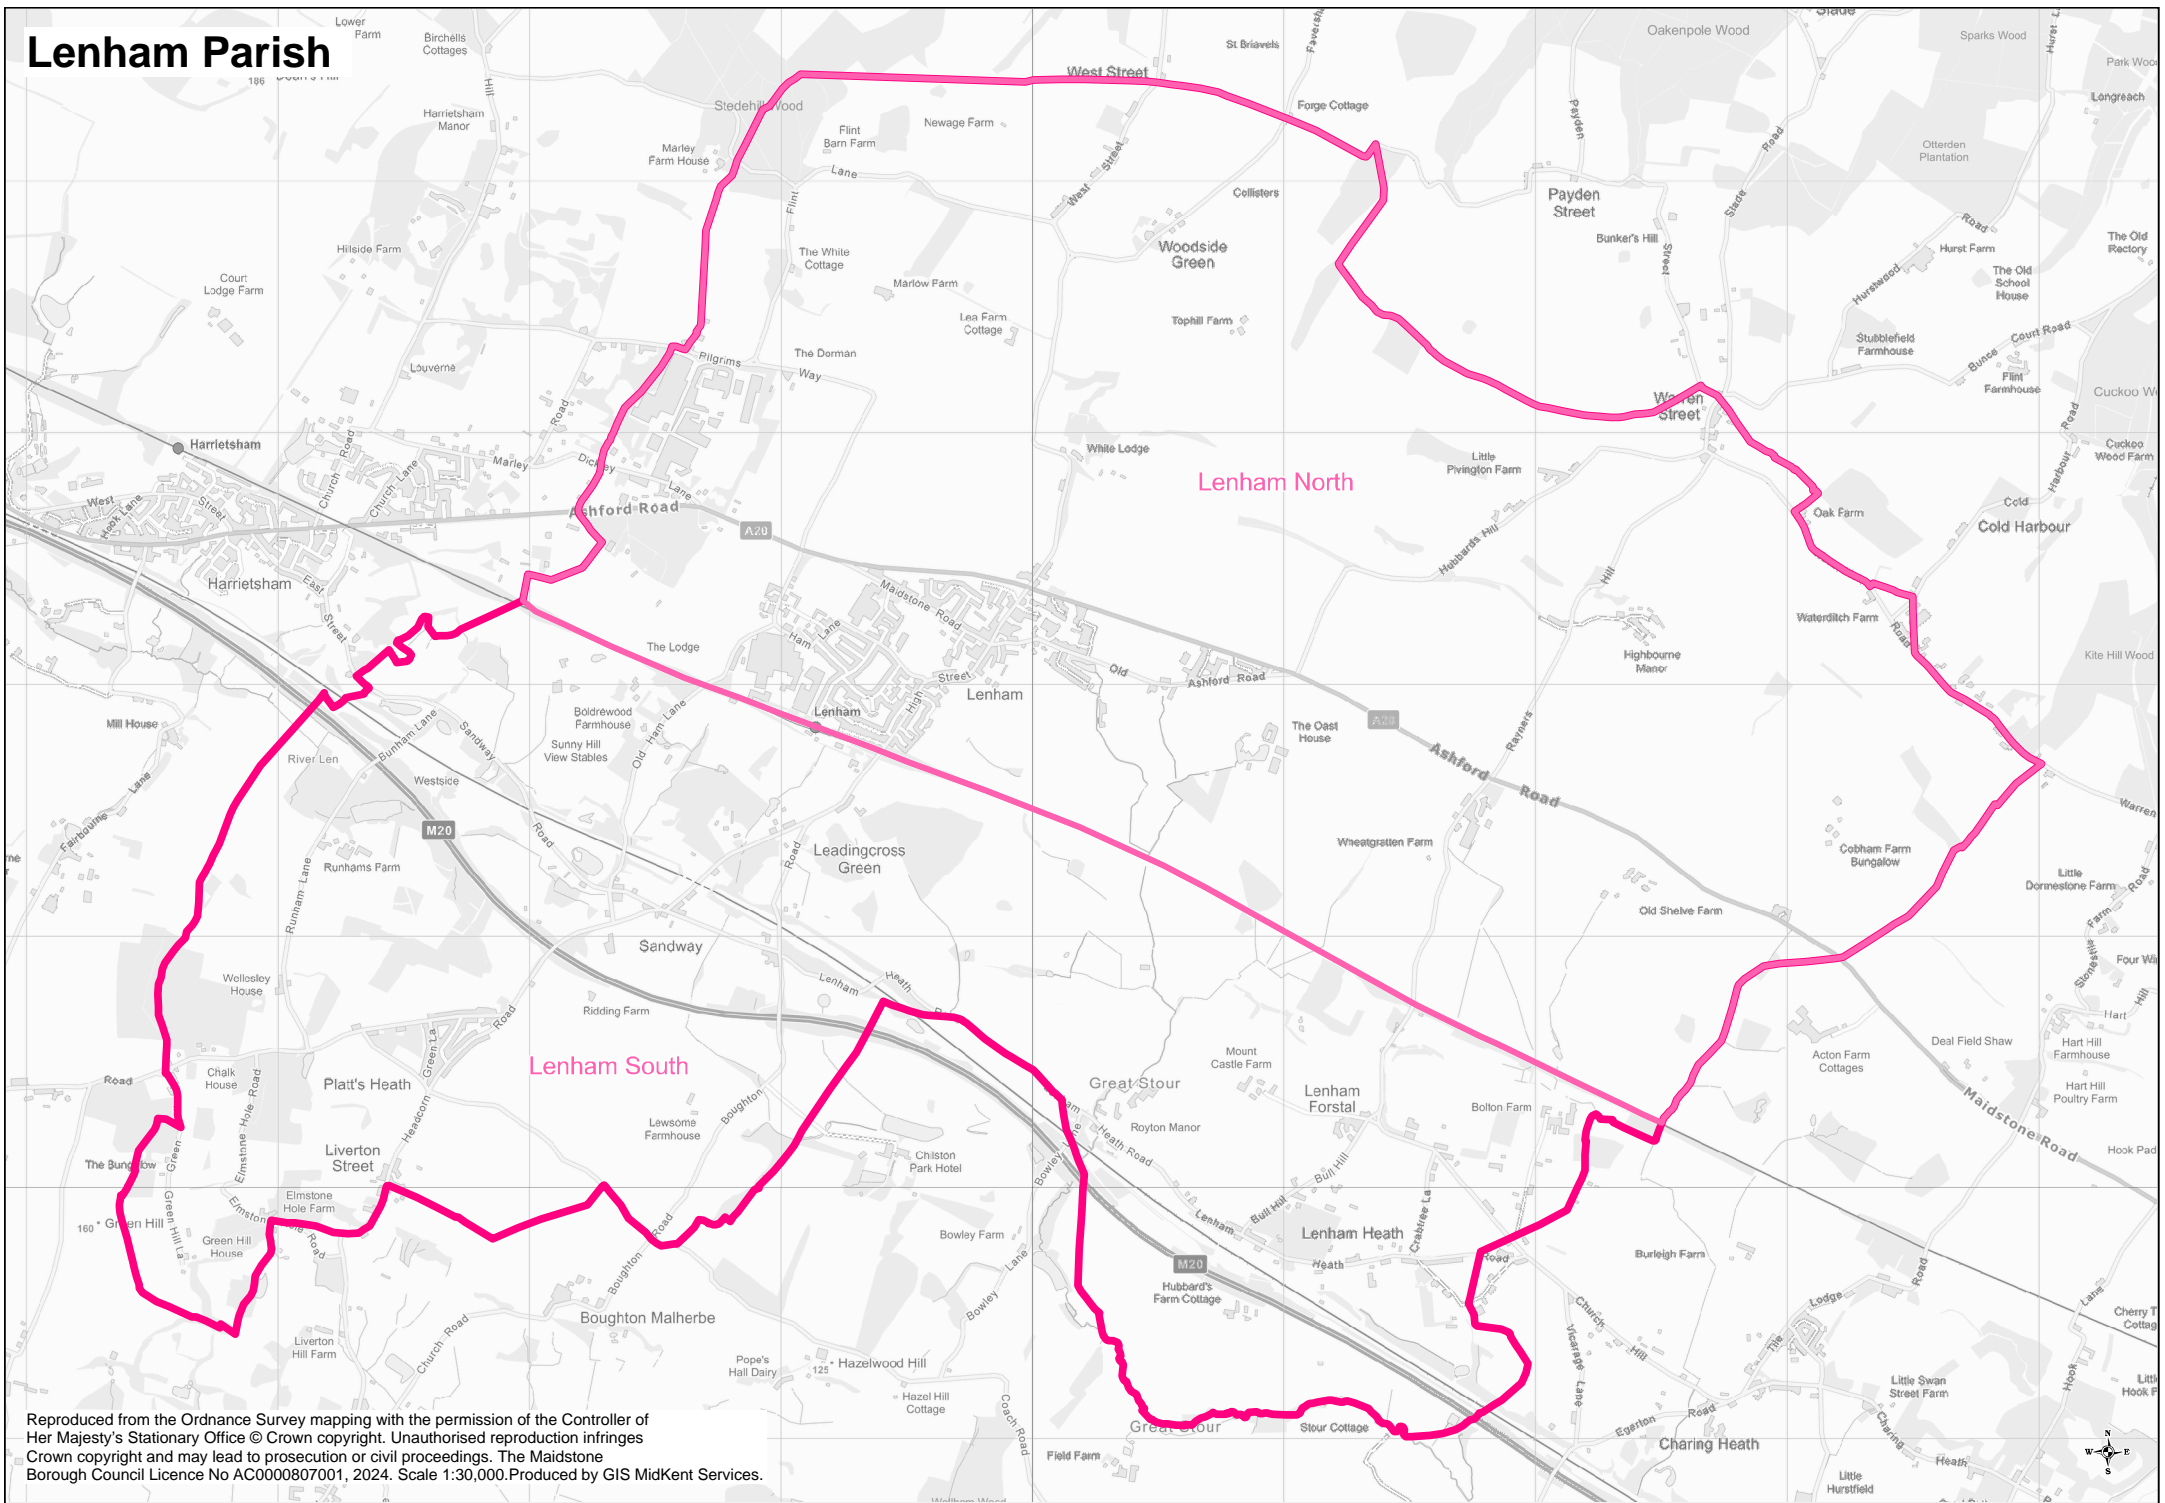

Lenham Parish

Reproduced from the Ordnance Survey mapping with the permission of the Controller of Her Majesty's Stationary Office © Crown copyright. Unauthorised reproduction infringes Crown copyright and may lead to prosecution or civil proceedings. The Maidstone Borough Council Licence No AC0000807001, 2024. Scale 1:30,000. Produced by GIS MidKent Services.