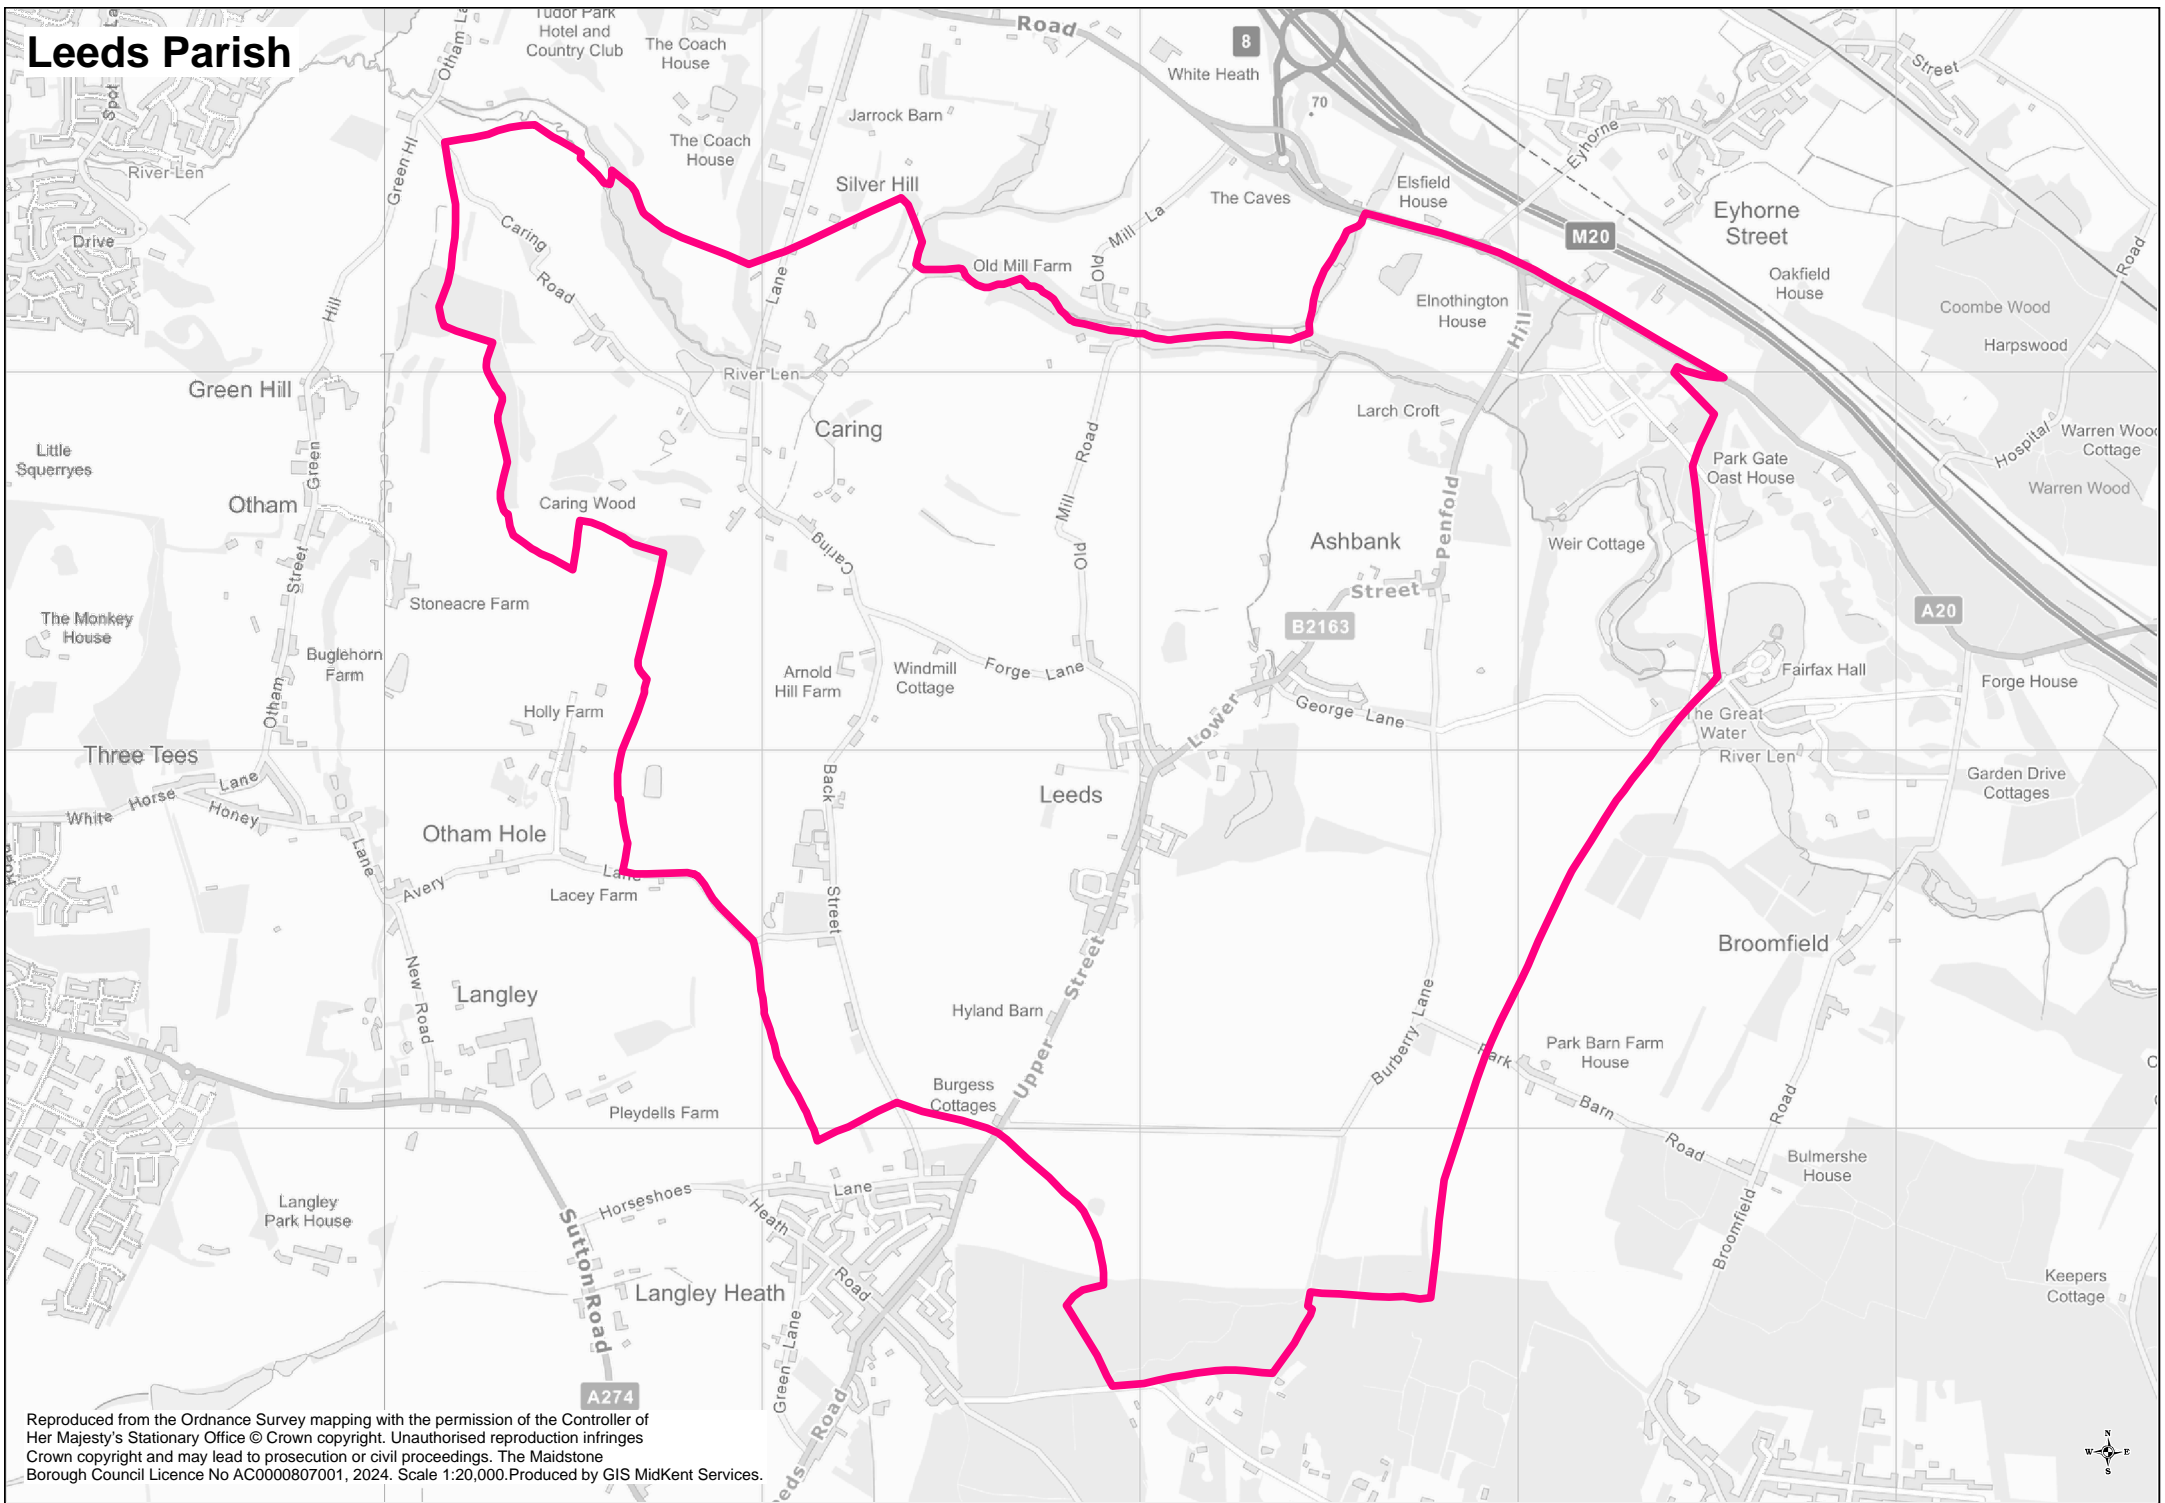

Leeds Parish

Reproduced from the Ordnance Survey mapping with the permission of the Controller of Her Majesty's Stationary Office © Crown copyright. Unauthorised reproduction infringes Crown copyright and may lead to prosecution or civil proceedings. The Maidstone Borough Council Licence No AC0000807001, 2024. Scale 1:20,000. Produced by GIS MidKent Services.