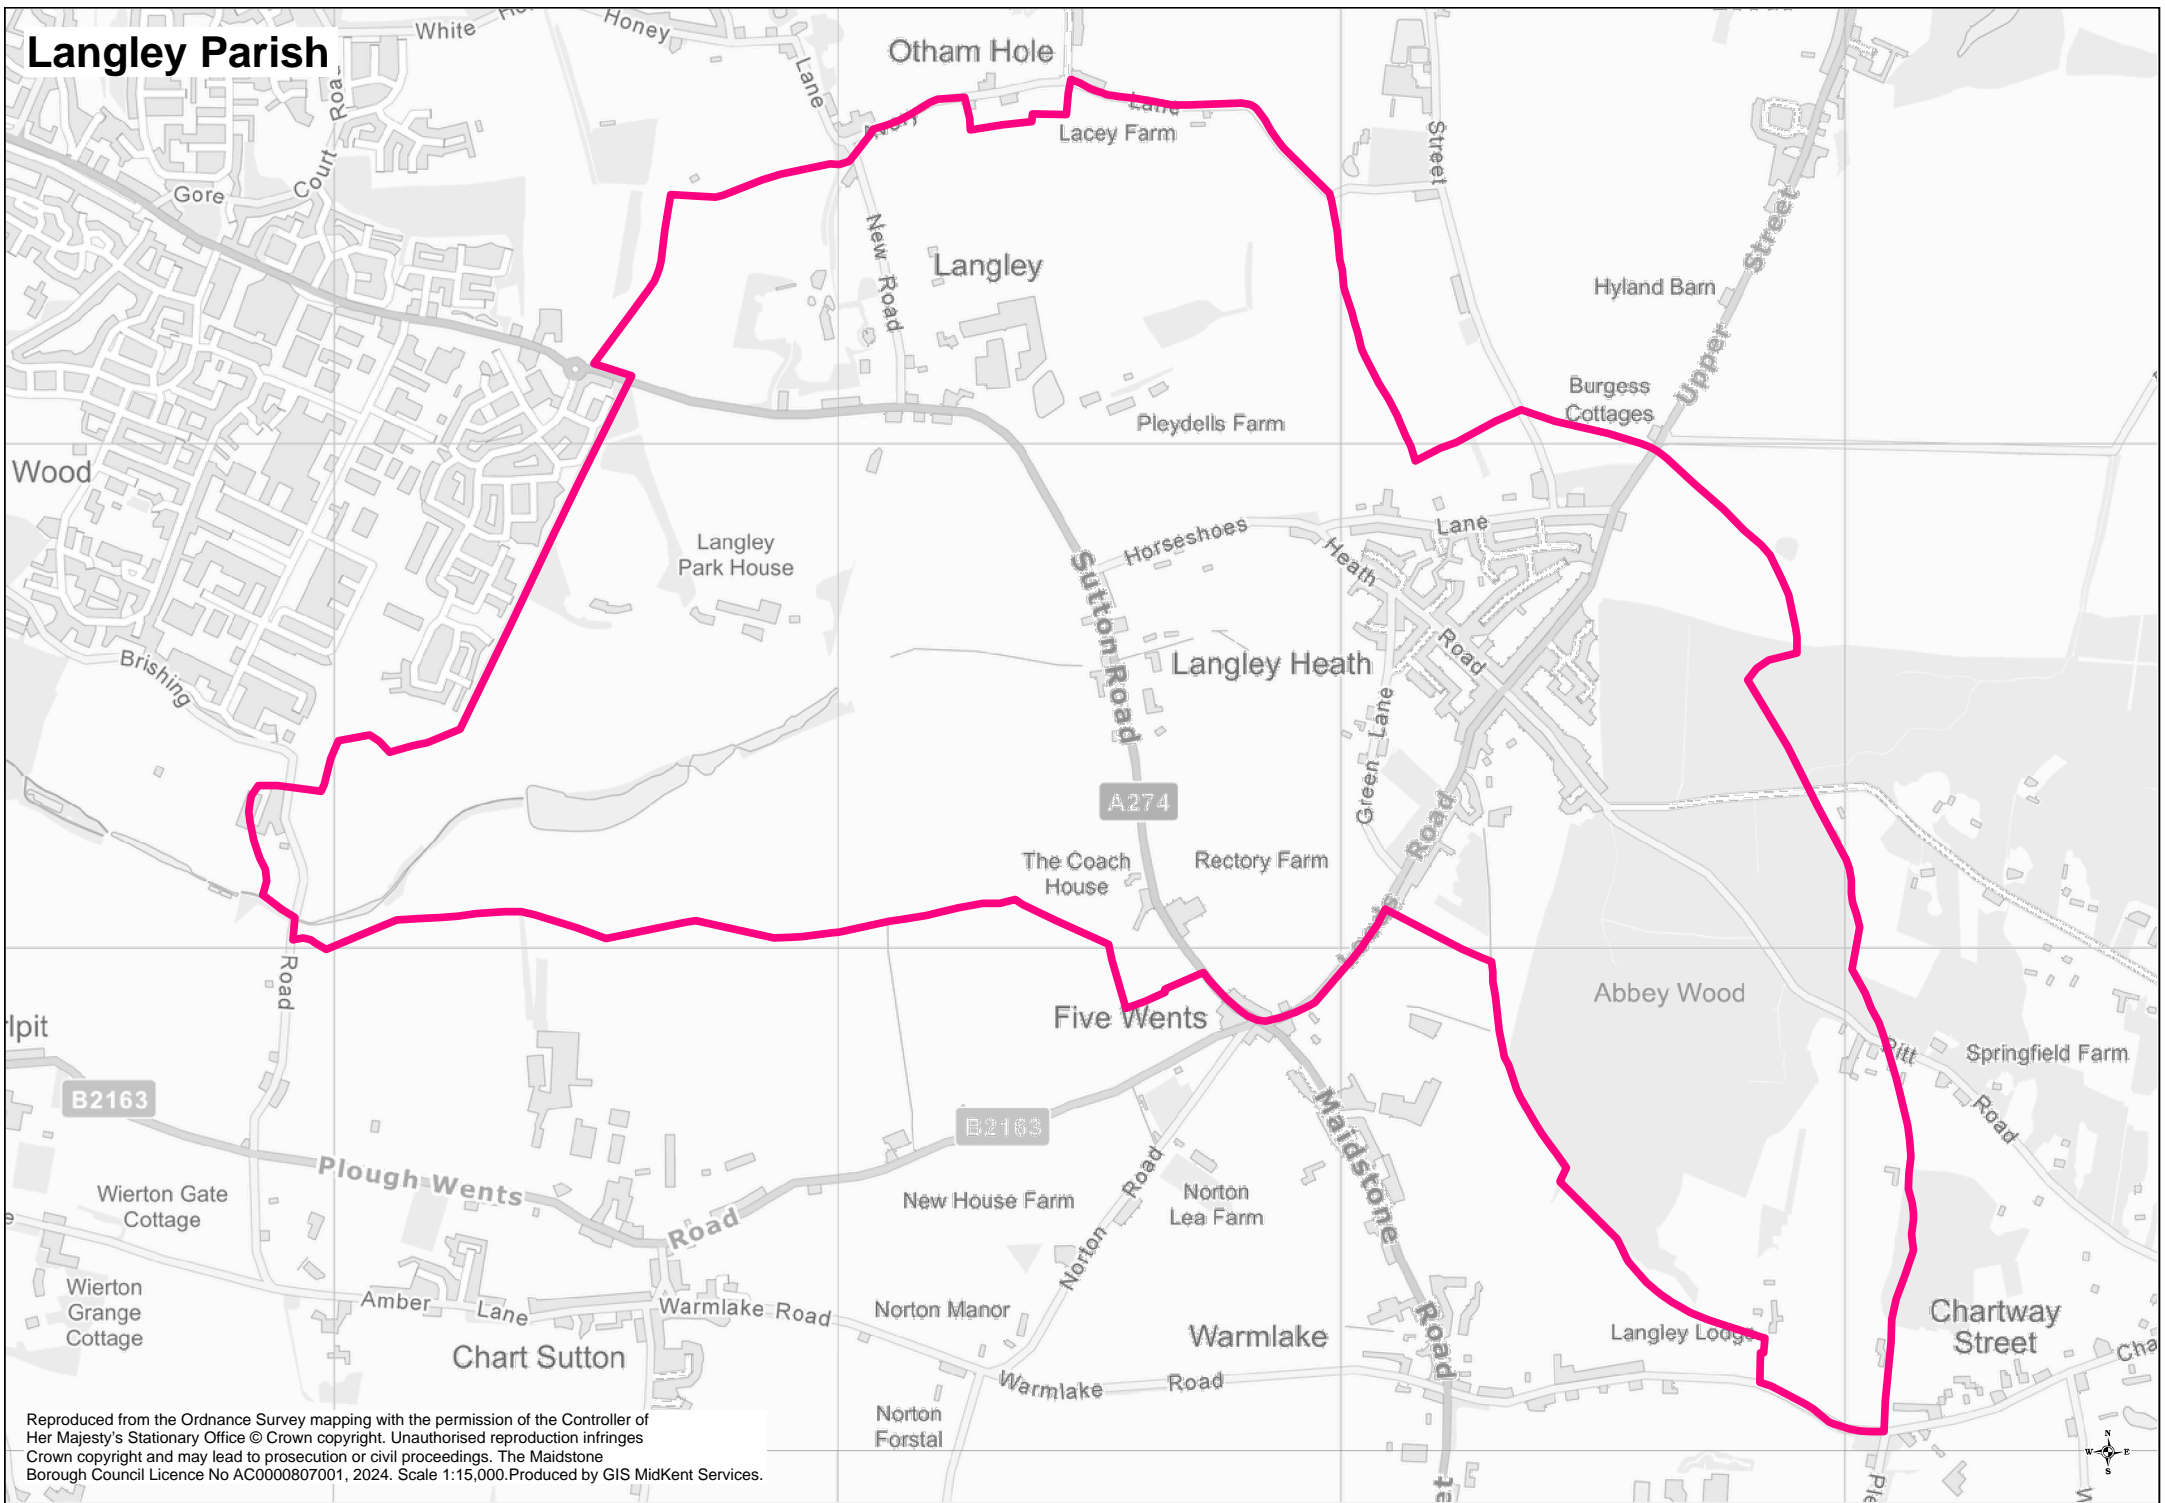

# Langley Parish

Reproduced from the Ordnance Survey mapping with the permission of the Controller of Her Majesty's Stationary Office © Crown copyright. Unauthorised reproduction infringes Crown copyright and may lead to prosecution or civil proceedings. The Maidstone Borough Council Licence No AC0000807001, 2024. Scale 1:15,000. Produced by GIS MidKent Services.