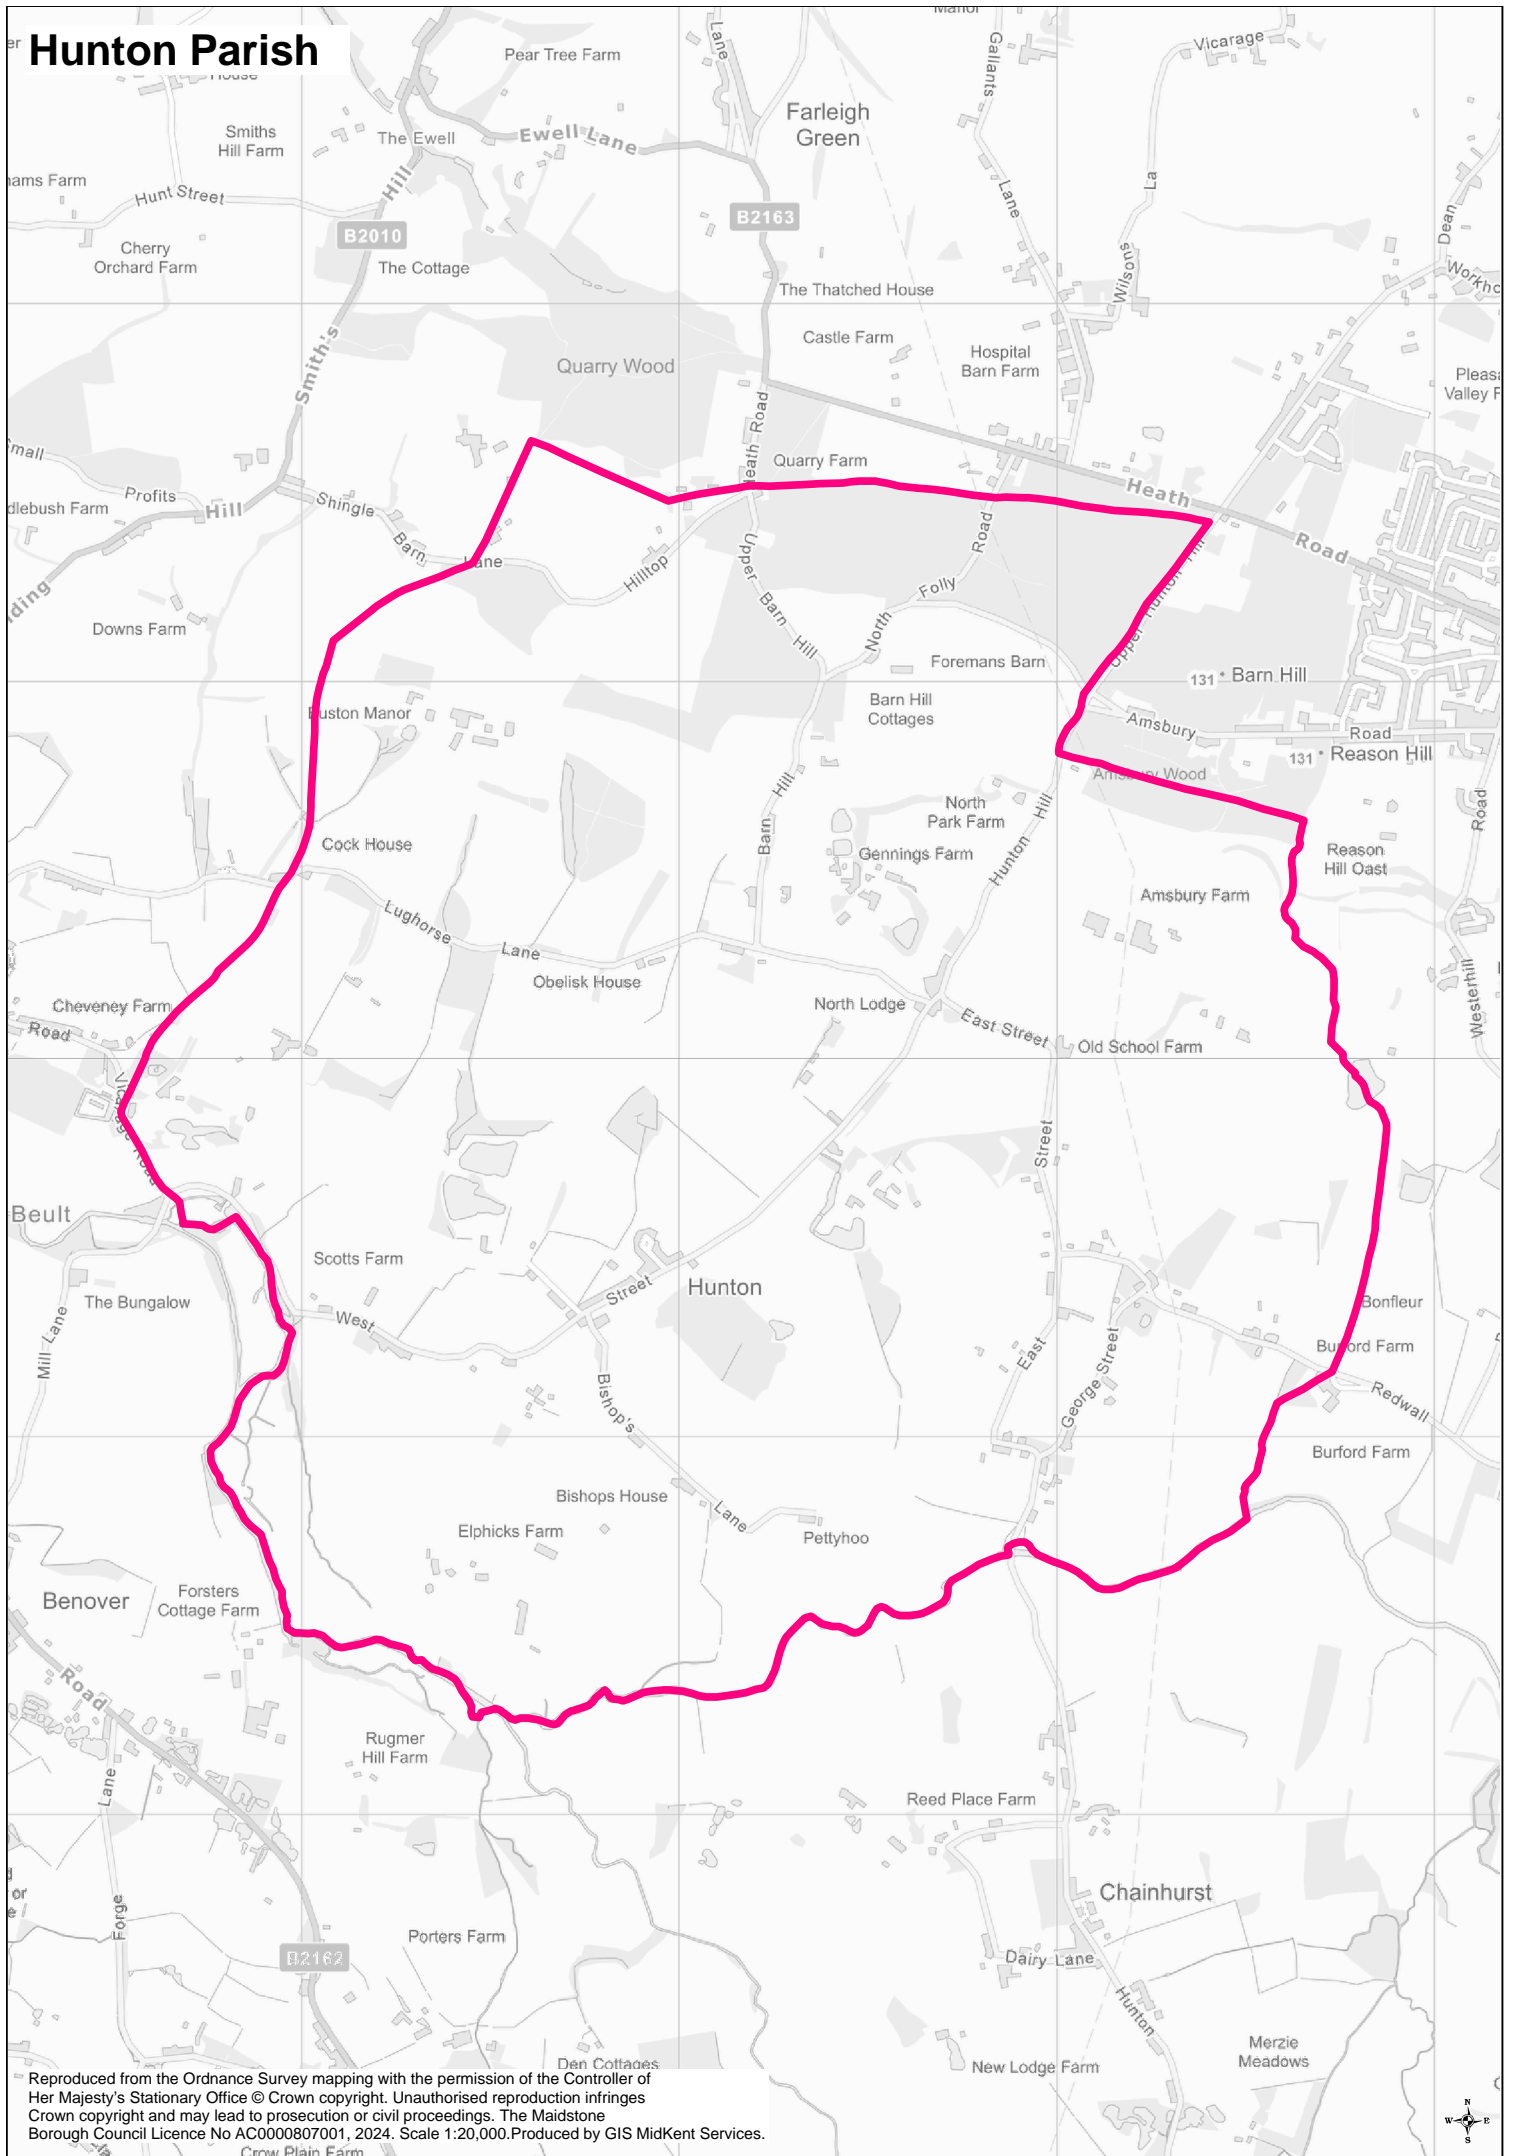

Hunton Parish

Reproduced from the Ordnance Survey mapping with the permission of the Controller of Her Majesty's Stationary Office © Crown copyright. Unauthorised reproduction infringes Crown copyright and may lead to prosecution or civil proceedings. The Maidstone Borough Council Licence No AC0000807001, 2024. Scale 1:20,000. Produced by GIS MidKent Services.