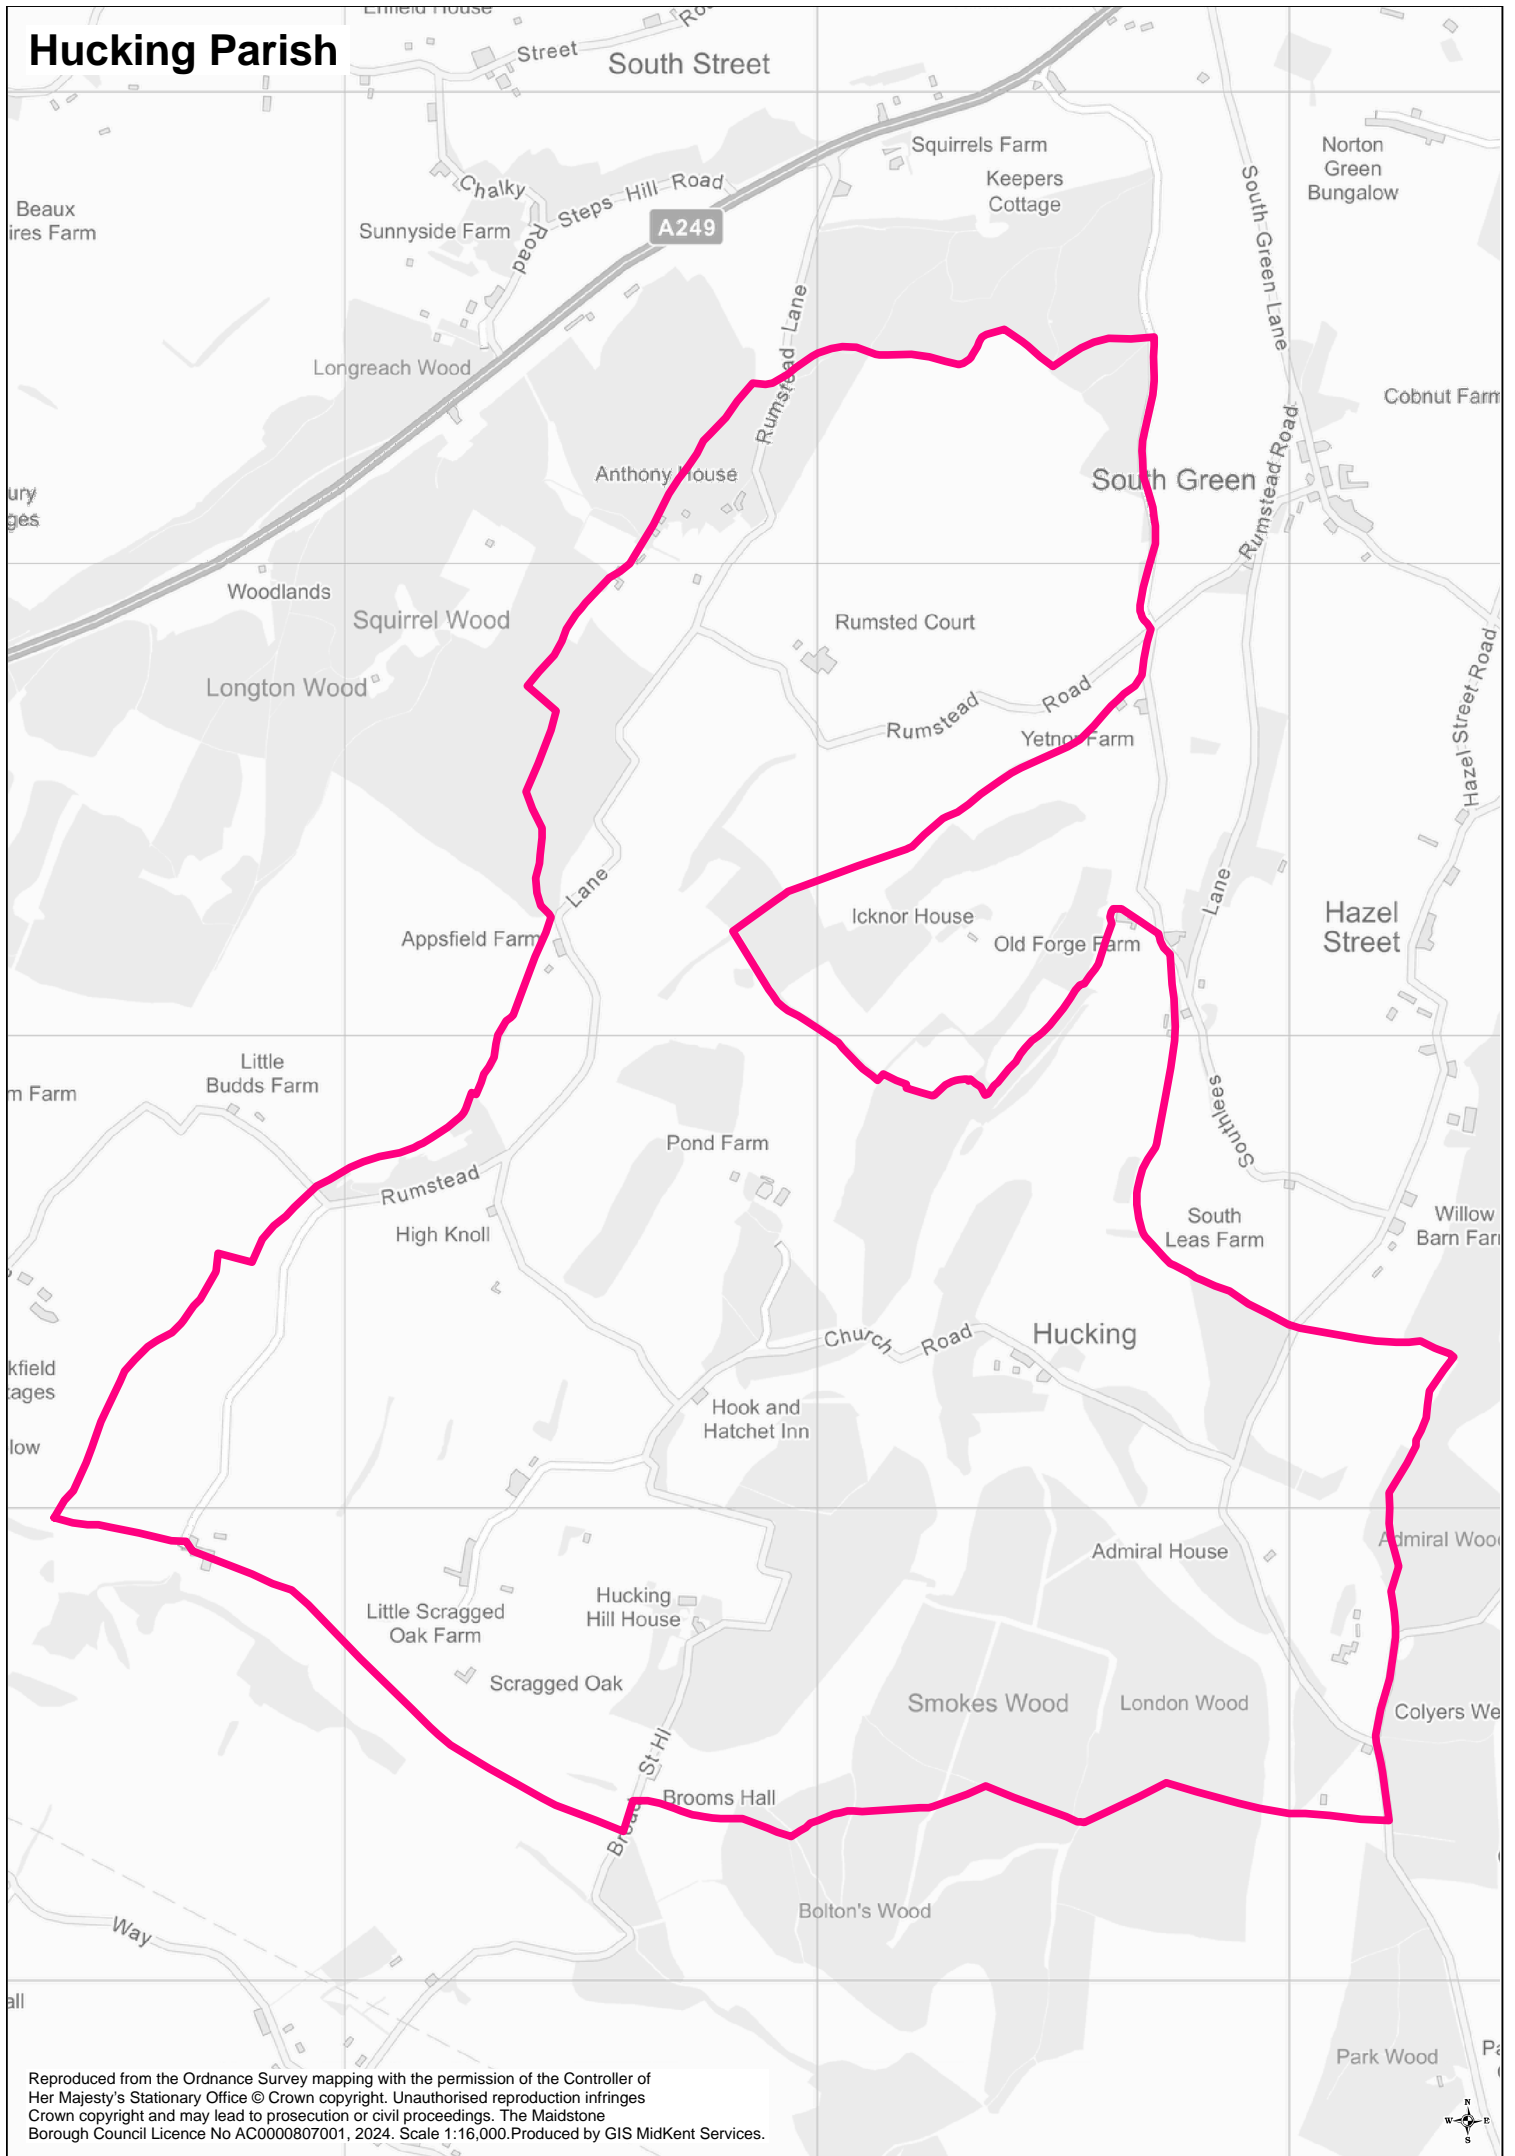

Hucking Parish

Reproduced from the Ordnance Survey mapping with the permission of the Controller of Her Majesty's Stationary Office © Crown copyright. Unauthorised reproduction infringes Crown copyright and may lead to prosecution or civil proceedings. The Maidstone Borough Council Licence No AC0000807001, 2024. Scale 1:16,000. Produced by GIS MidKent Services.