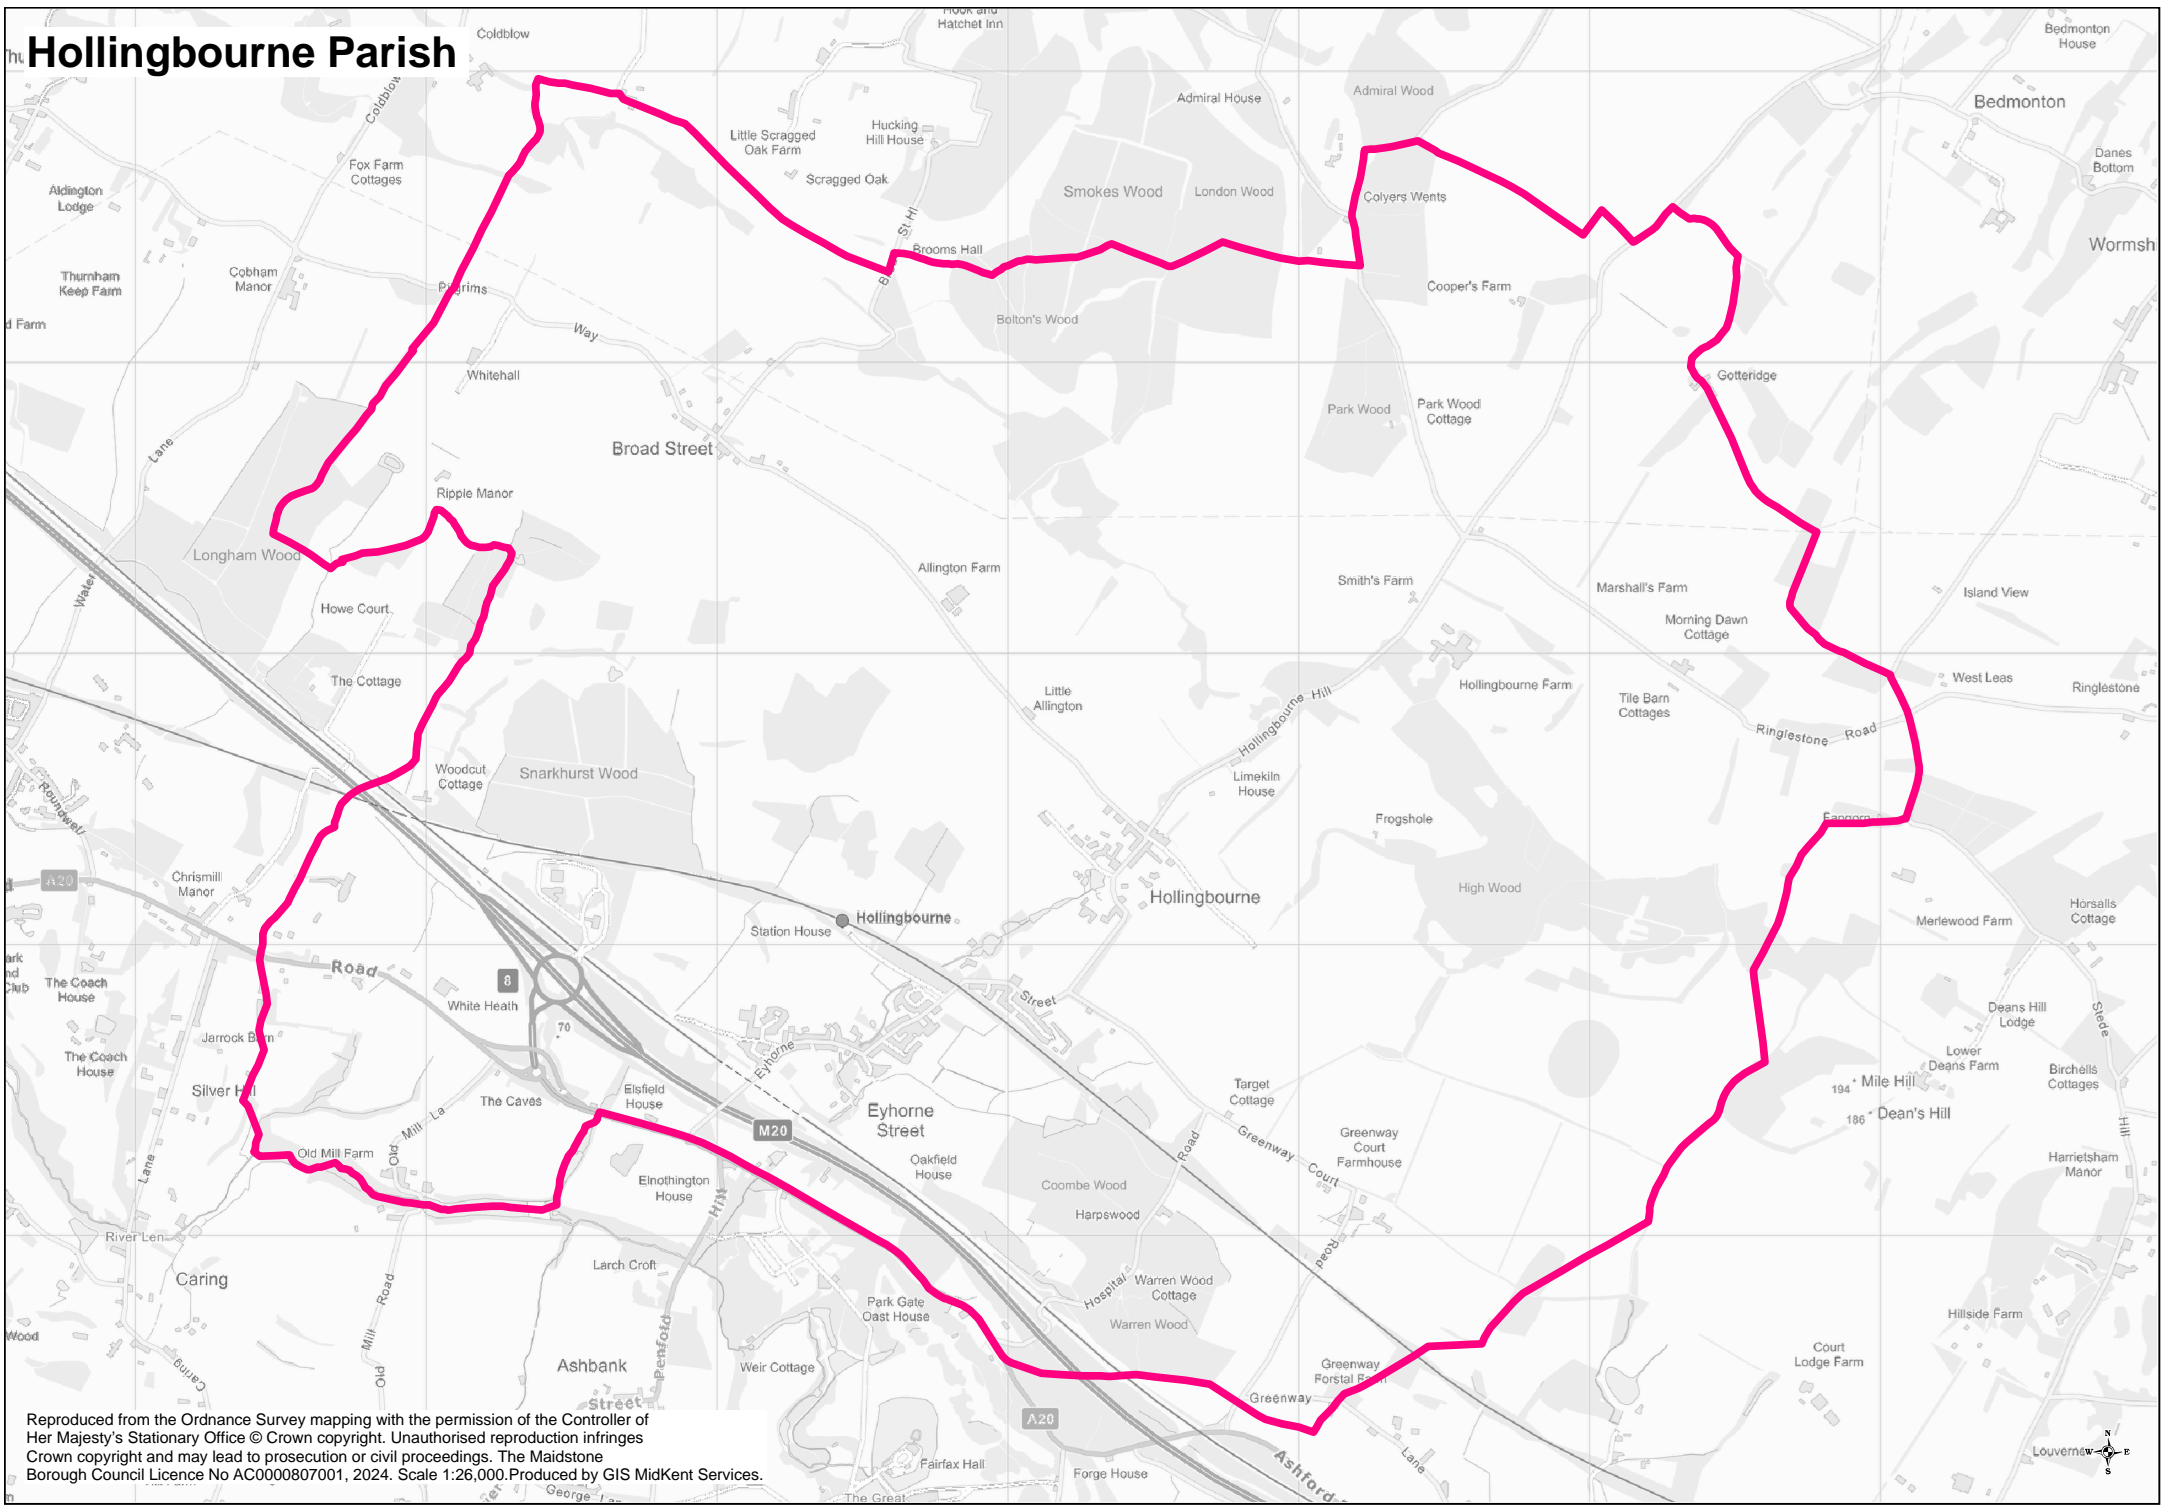

Hollingbourne Parish

Reproduced from the Ordnance Survey mapping with the permission of the Controller of Her Majesty's Stationary Office © Crown copyright. Unauthorised reproduction infringes Crown copyright and may lead to prosecution or civil proceedings. The Maidstone Borough Council Licence No AC0000807001, 2024. Scale 1:26,000. Produced by GIS MidKent Services.