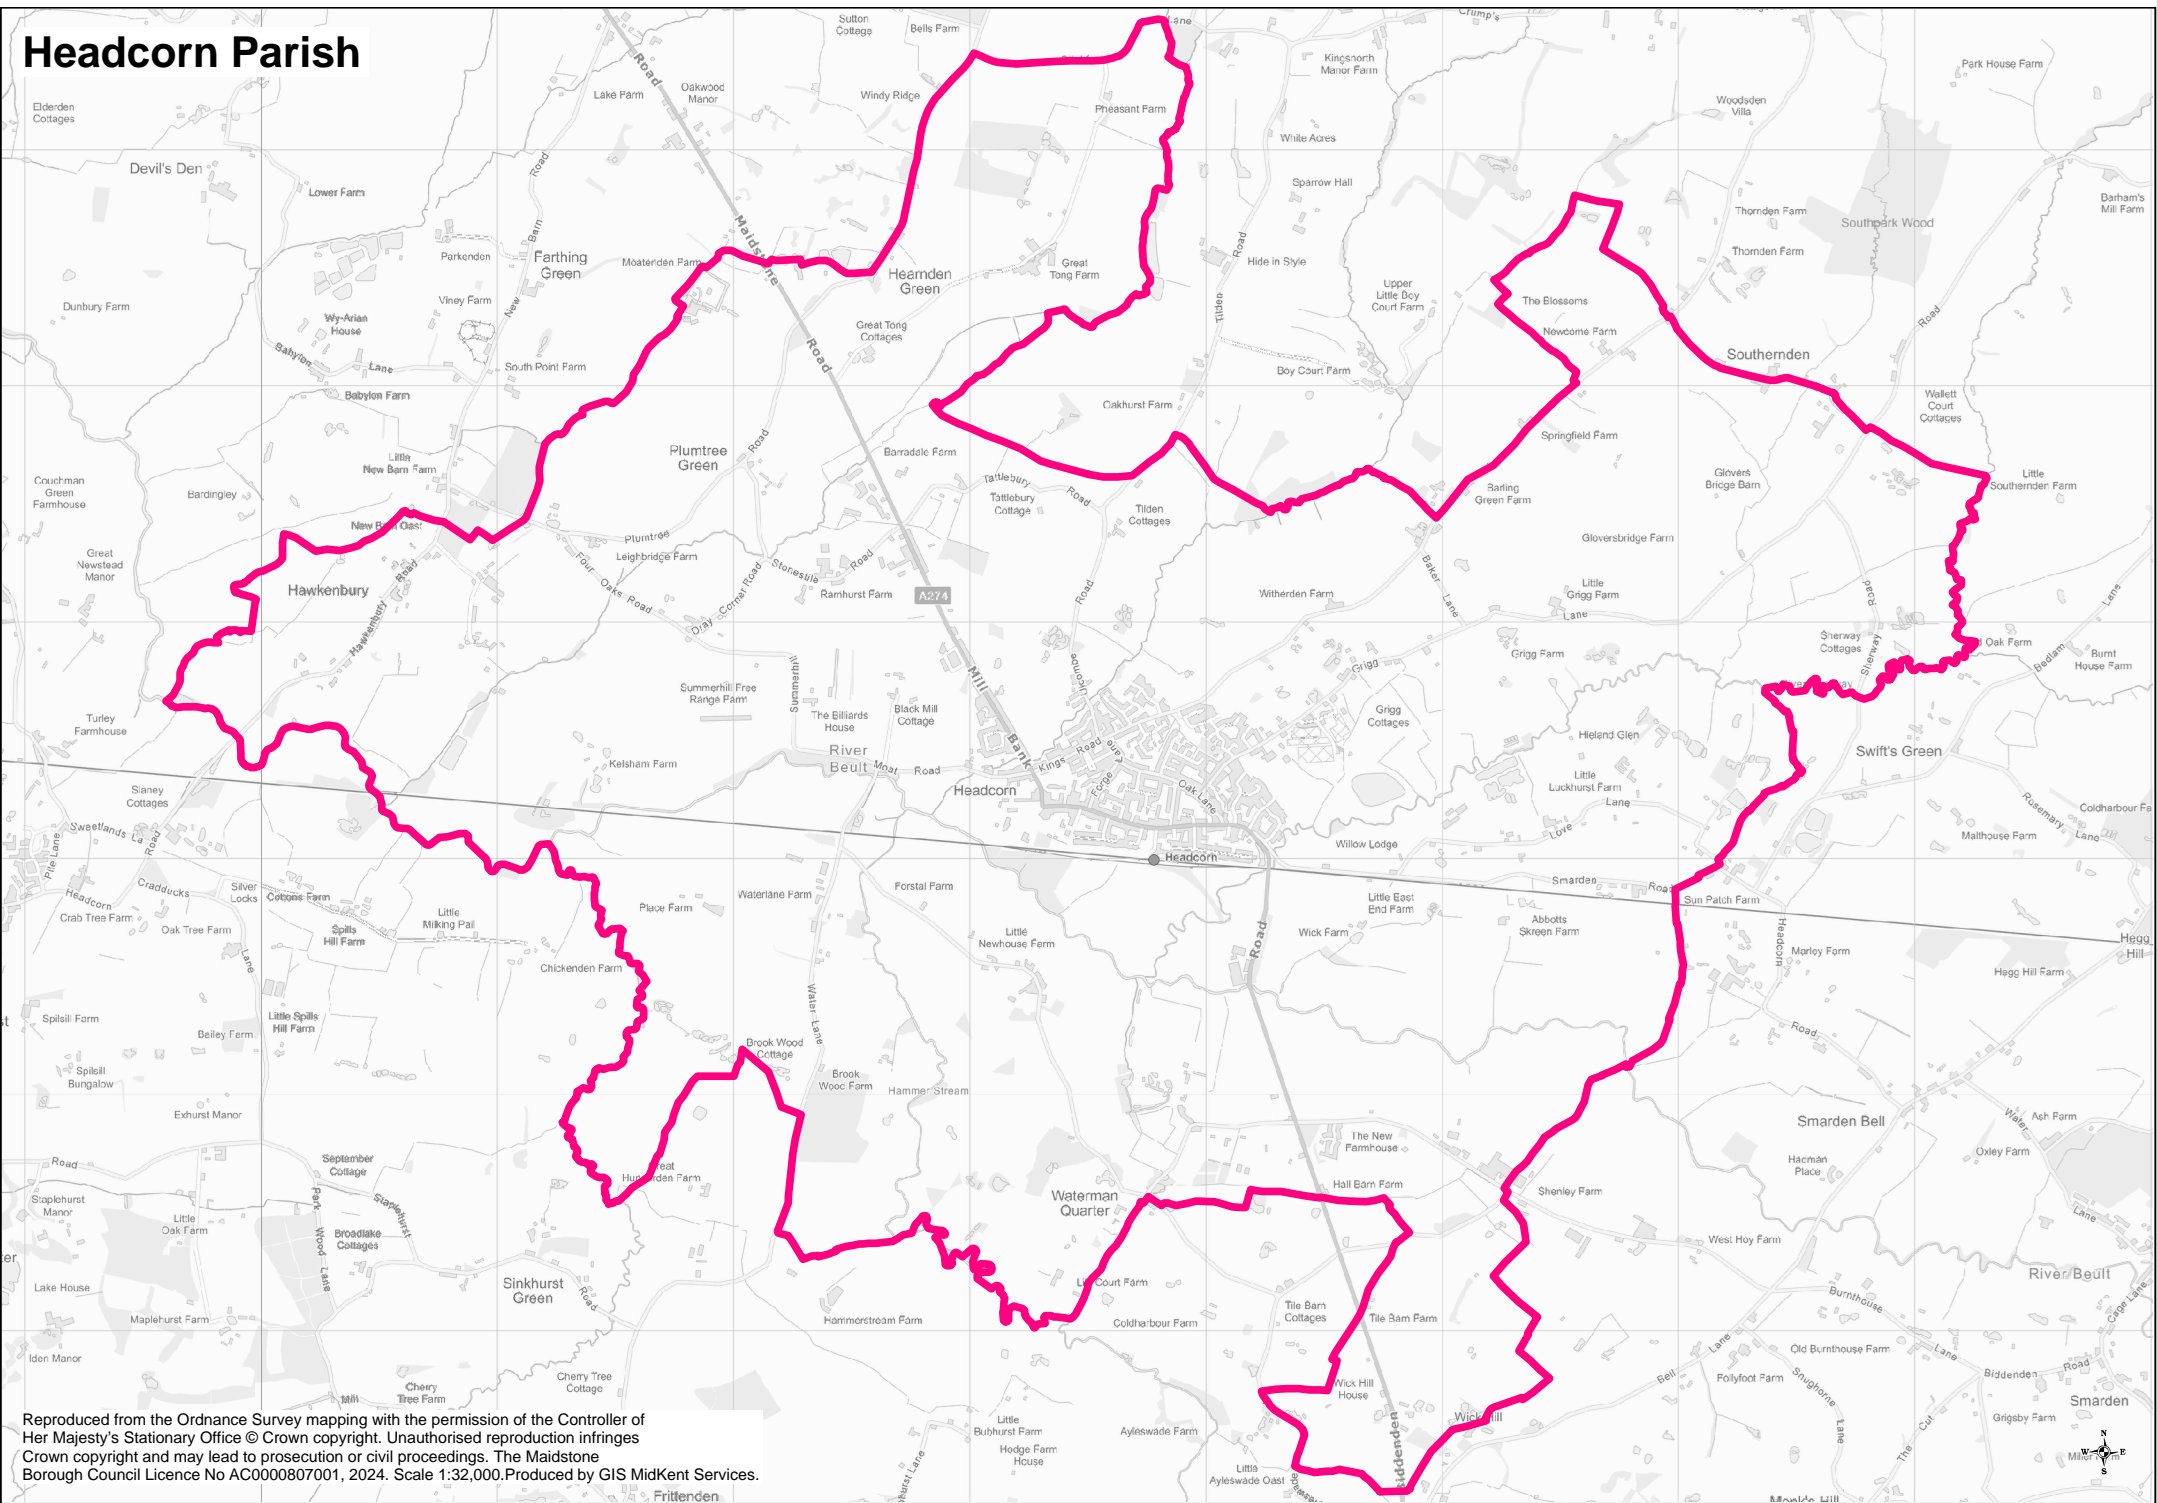

# Headcorn Parish

Reproduced from the Ordnance Survey mapping with the permission of the Controller of Her Majesty's Stationary Office © Crown copyright. Unauthorised reproduction infringes Crown copyright and may lead to prosecution or civil proceedings. The Maidstone Borough Council Licence No AC0000807001, 2024. Scale 1:32,000. Produced by GIS MidKent Services.