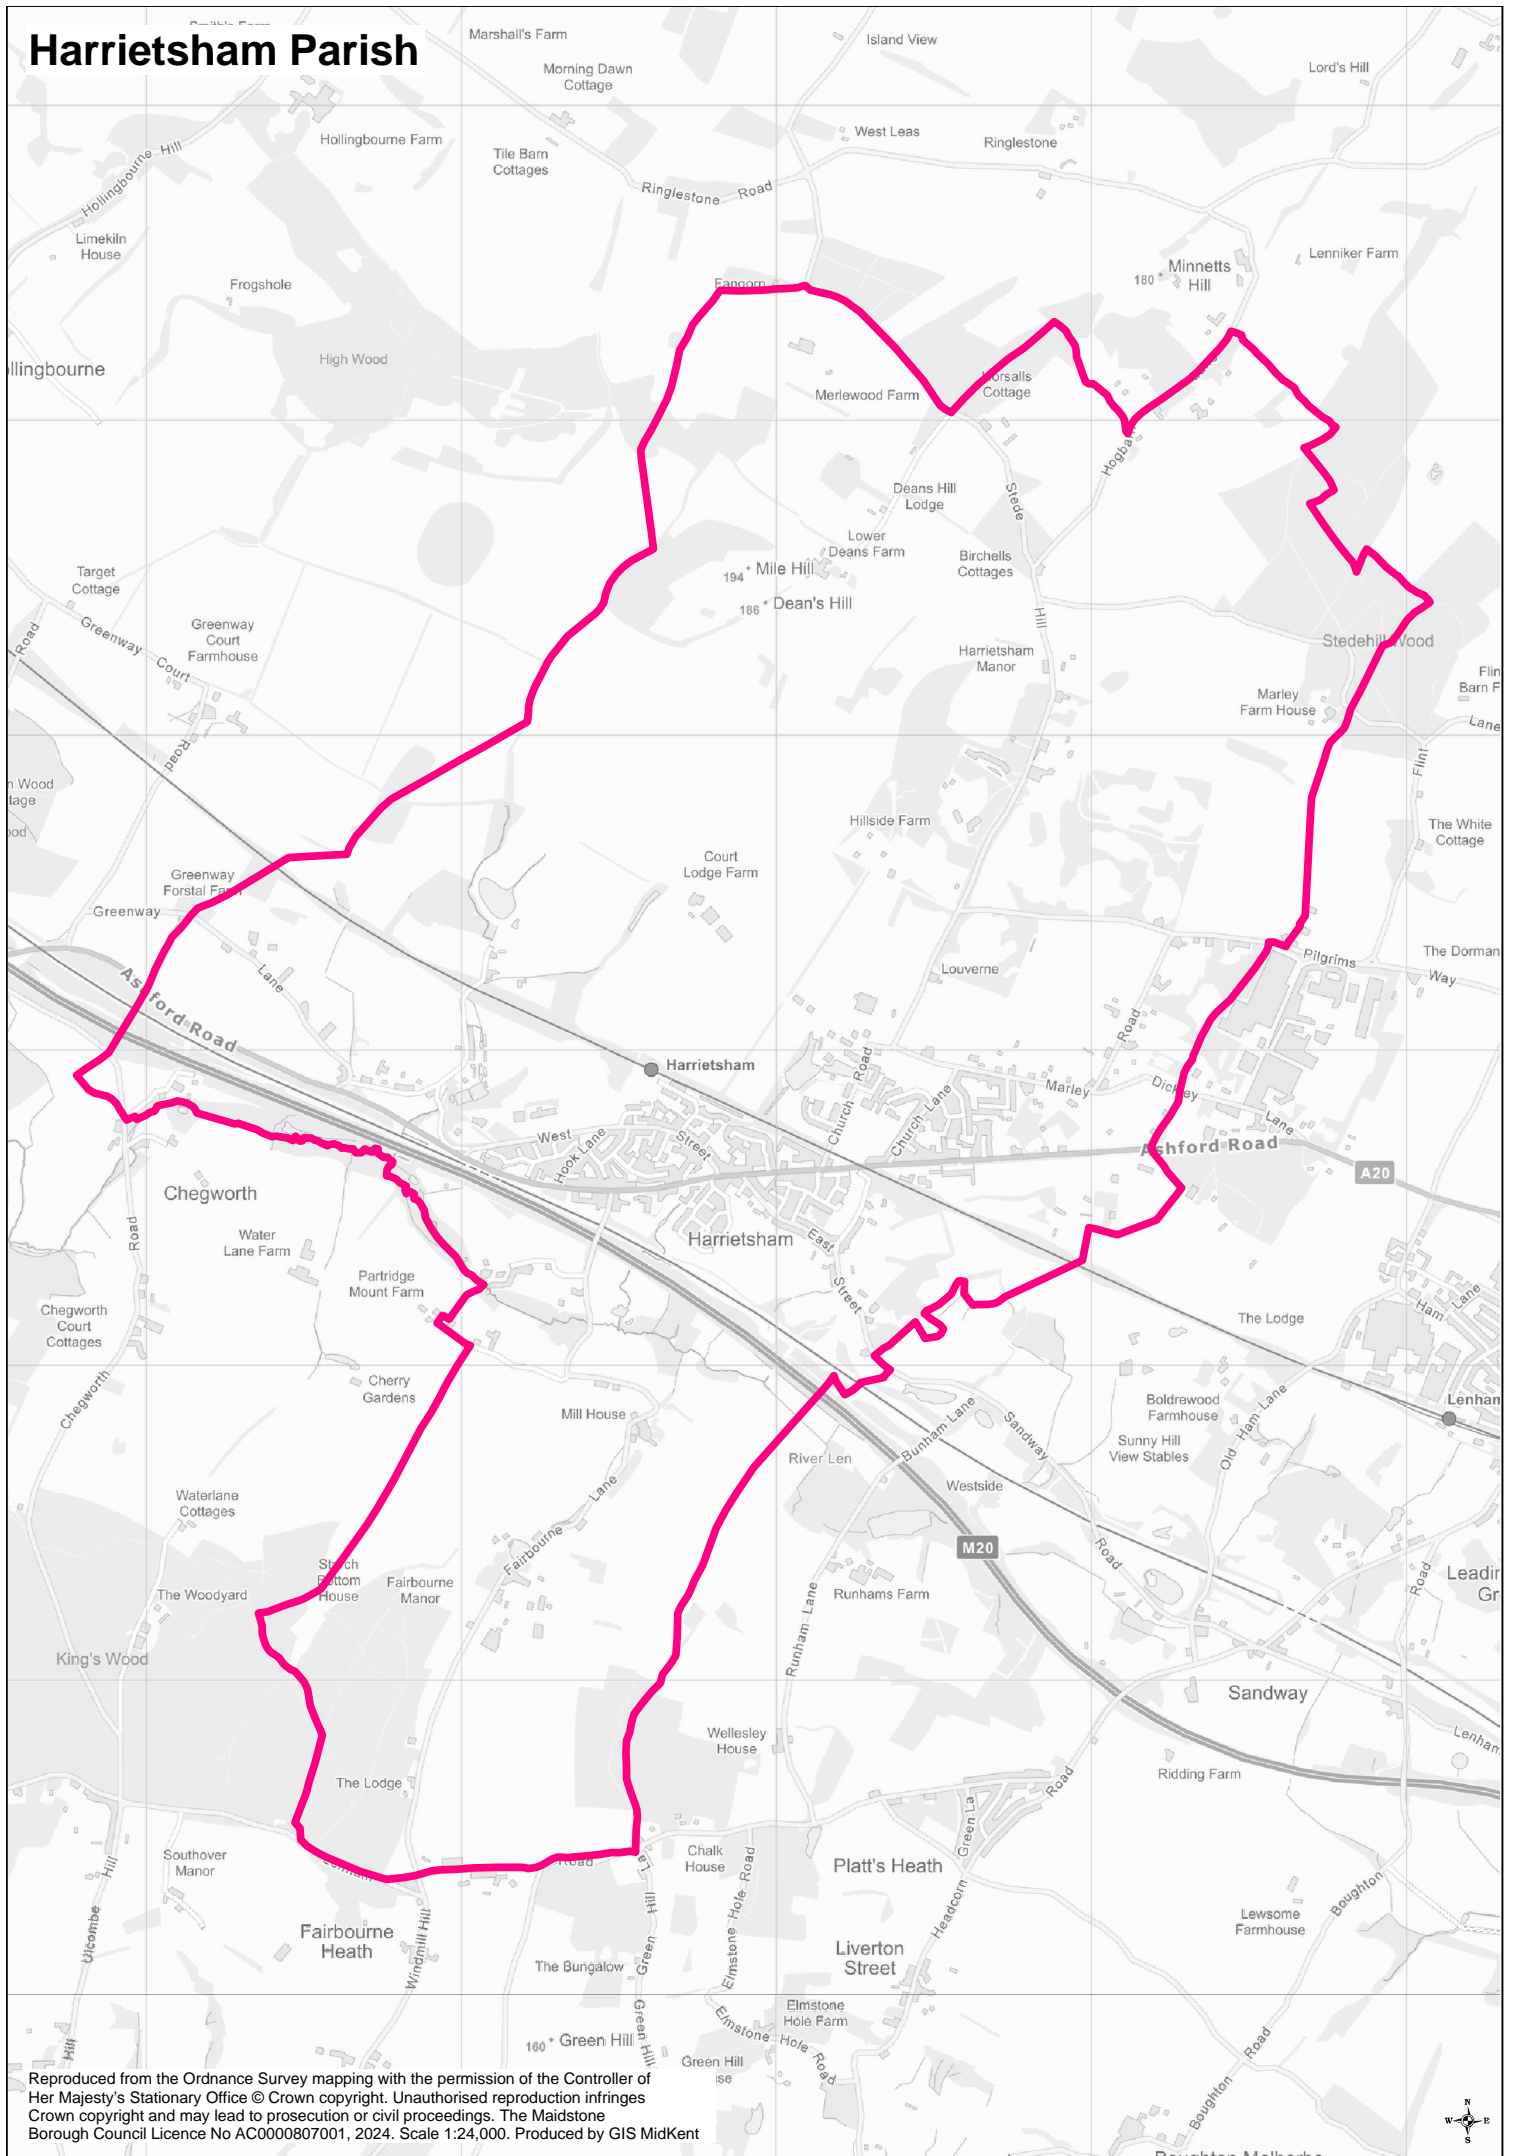

Harrietsham Parish

Reproduced from the Ordnance Survey mapping with the permission of the Controller of Her Majesty's Stationary Office © Crown copyright. Unauthorised reproduction infringes Crown copyright and may lead to prosecution or civil proceedings. The Maidstone Borough Council Licence No AC0000807001, 2024. Scale 1:24,000. Produced by GIS MidKent