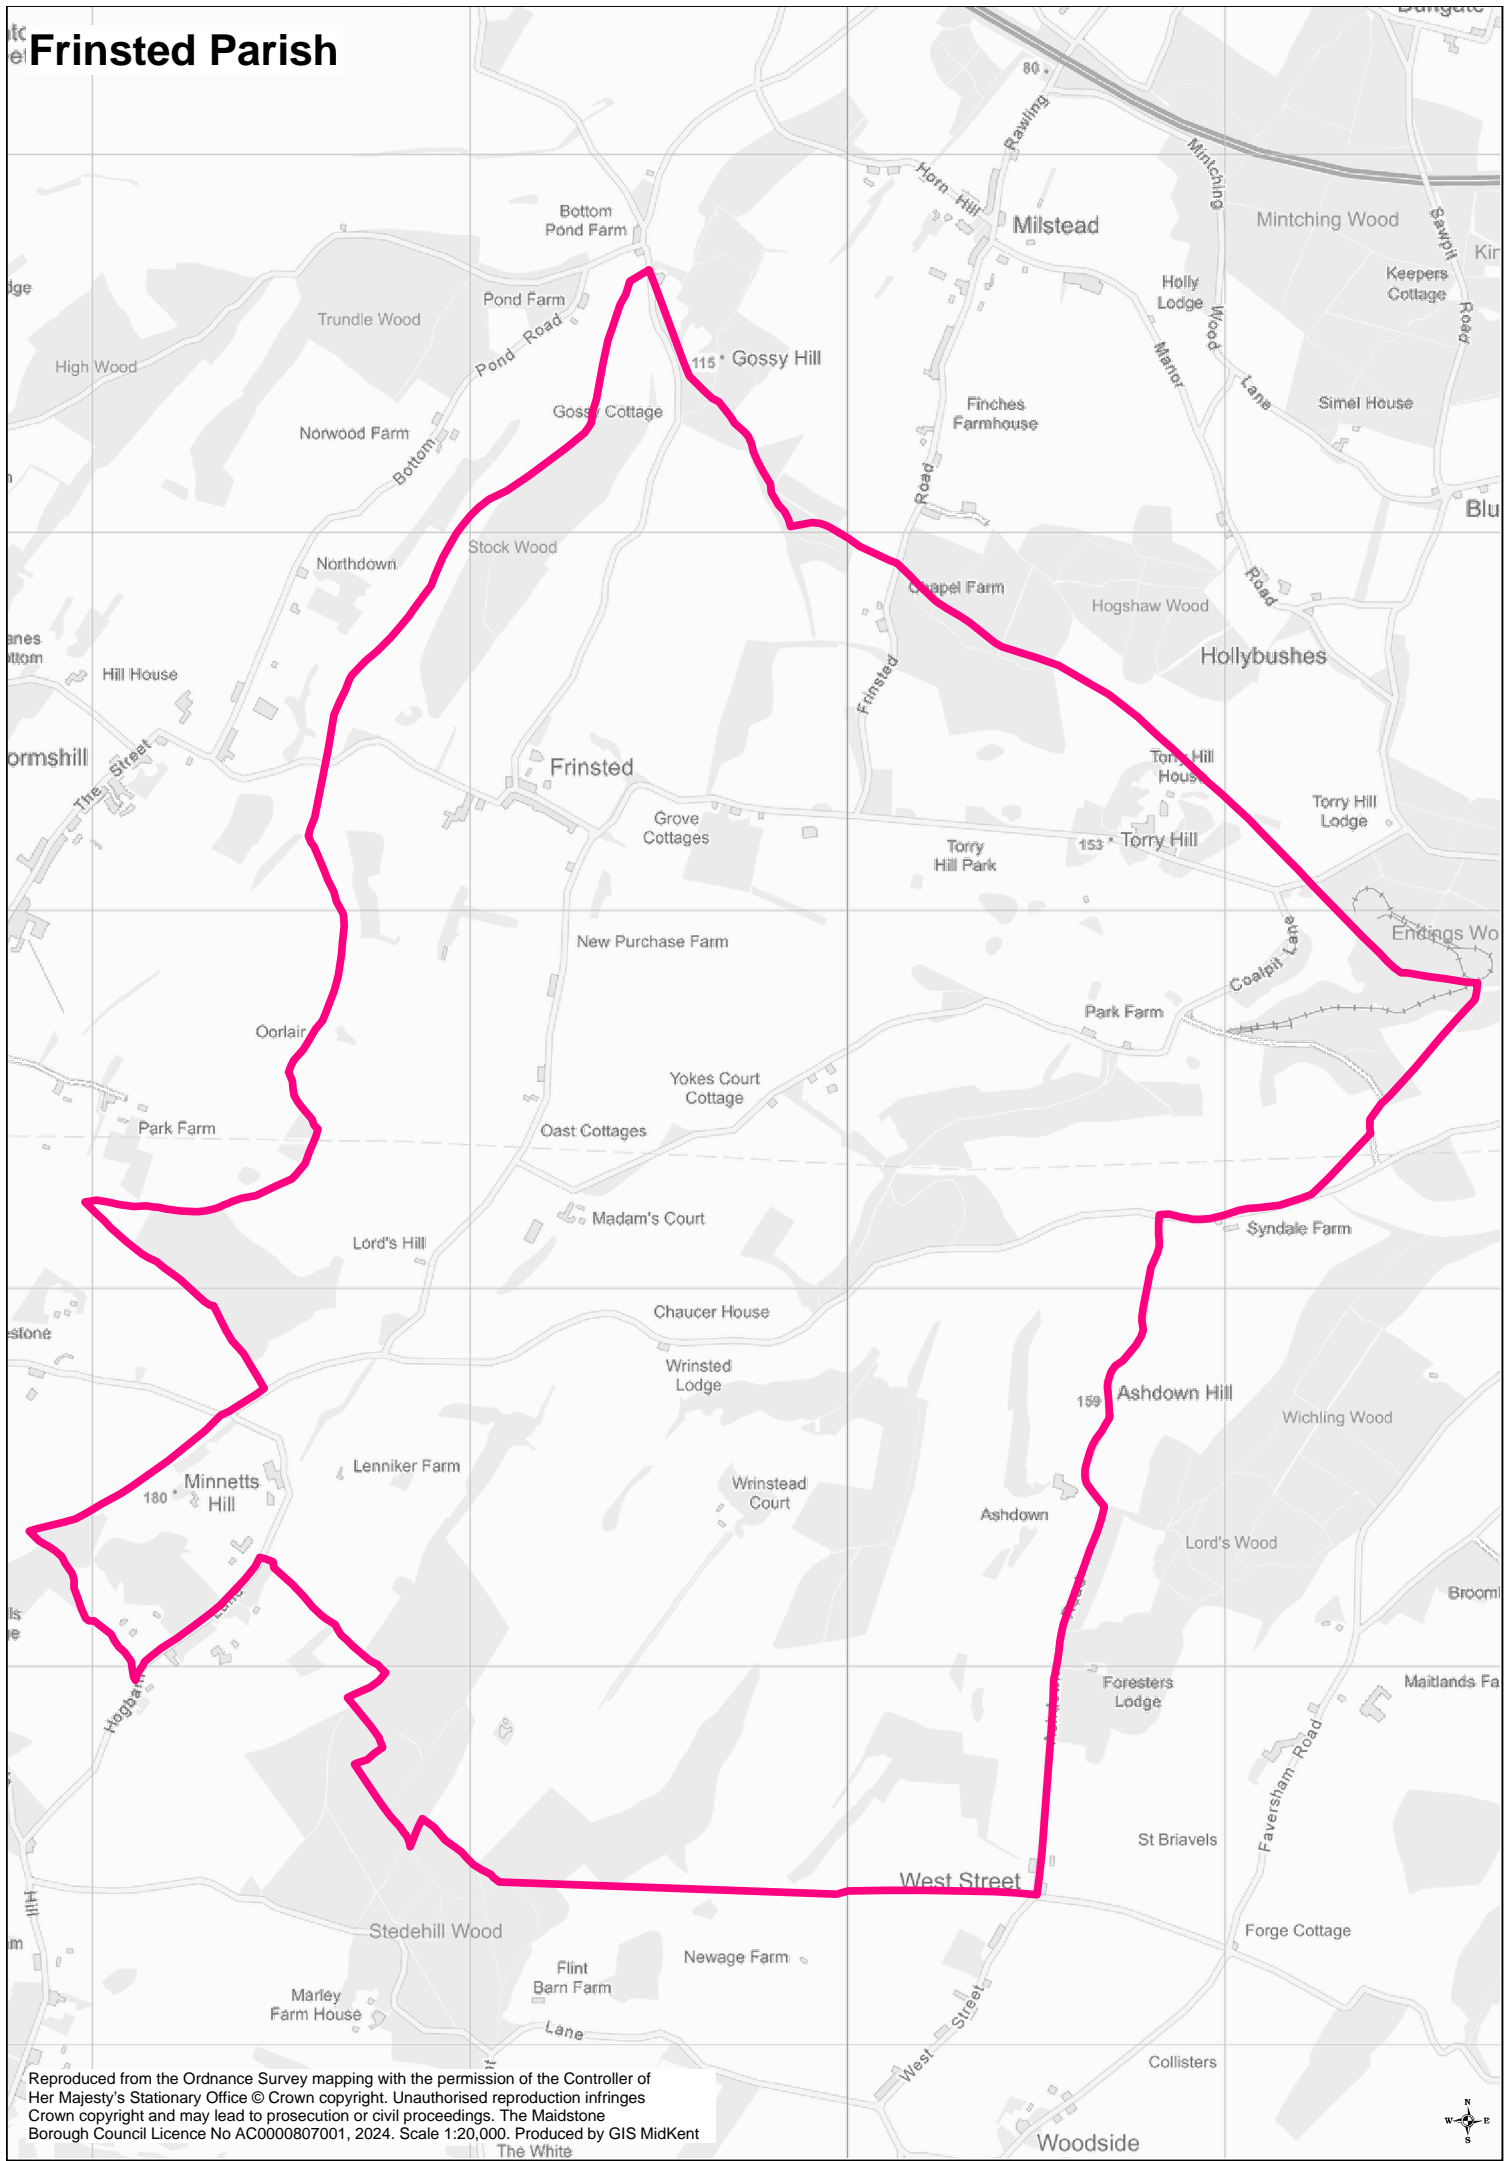

Frinsted Parish

Reproduced from the Ordnance Survey mapping with the permission of the Controller of Her Majesty's Stationary Office © Crown copyright. Unauthorised reproduction infringes Crown copyright and may lead to prosecution or civil proceedings. The Maidstone Borough Council Licence No AC0000807001, 2024. Scale 1:20,000. Produced by GIS MidKent