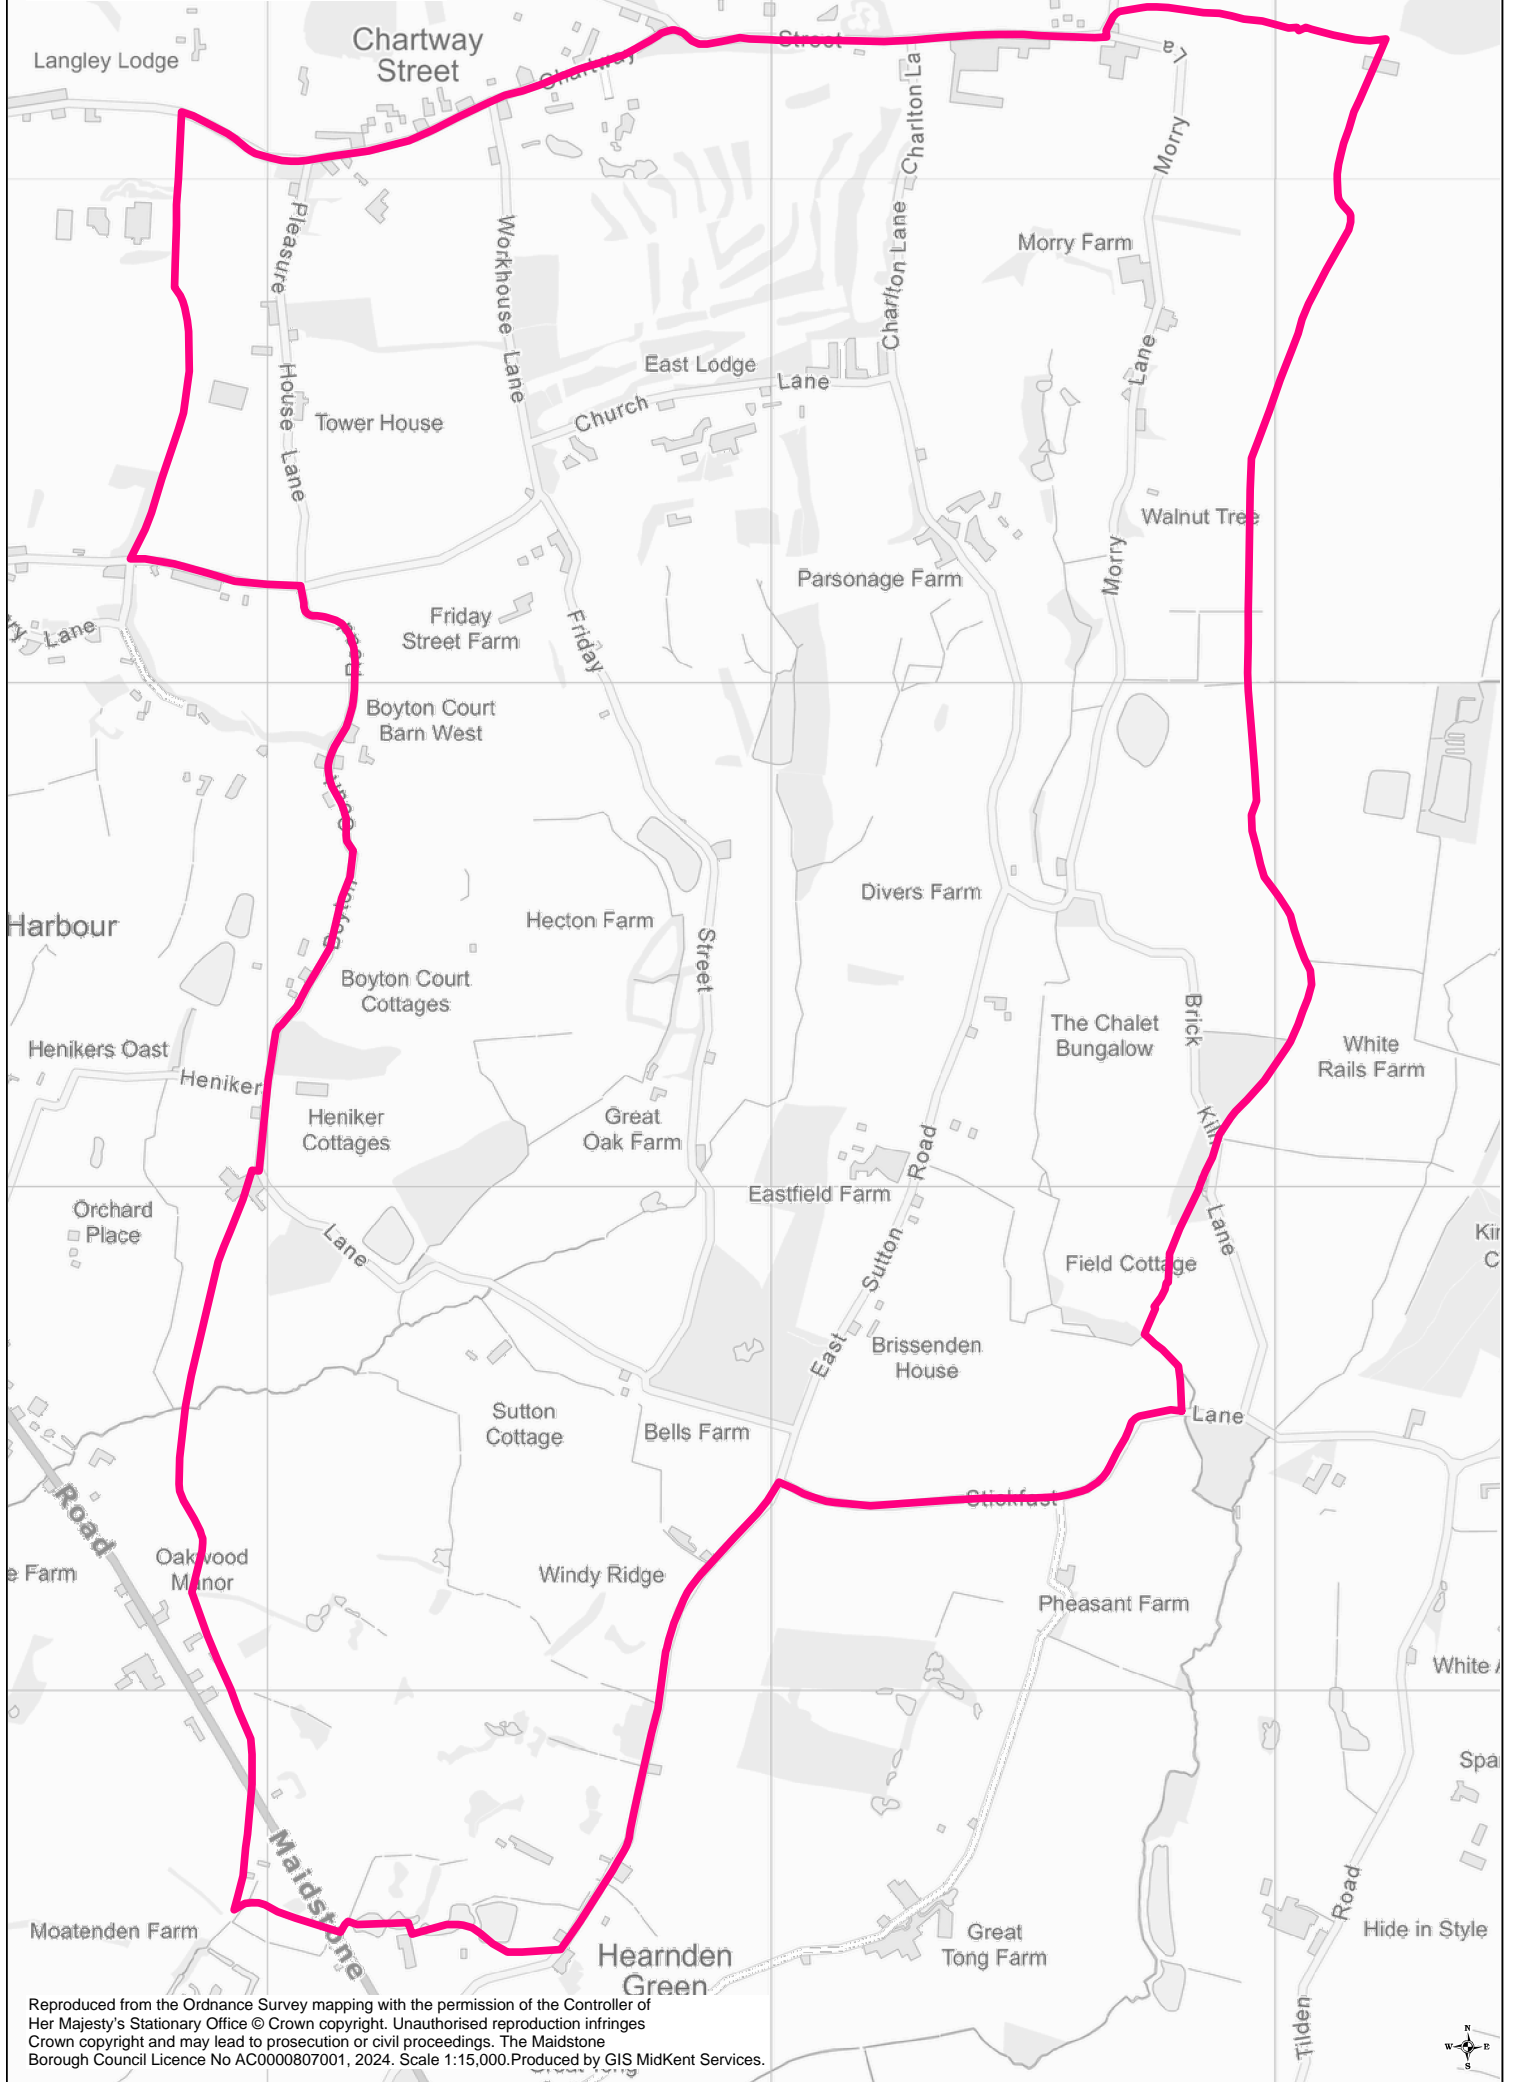

East Sutton Parish

Reproduced from the Ordnance Survey mapping with the permission of the Controller of Her Majesty's Stationary Office © Crown copyright. Unauthorised reproduction infringes Crown copyright and may lead to prosecution or civil proceedings. The Maidstone Borough Council Licence No AC0000807001, 2024. Scale 1:15,000. Produced by GIS MidKent Services.