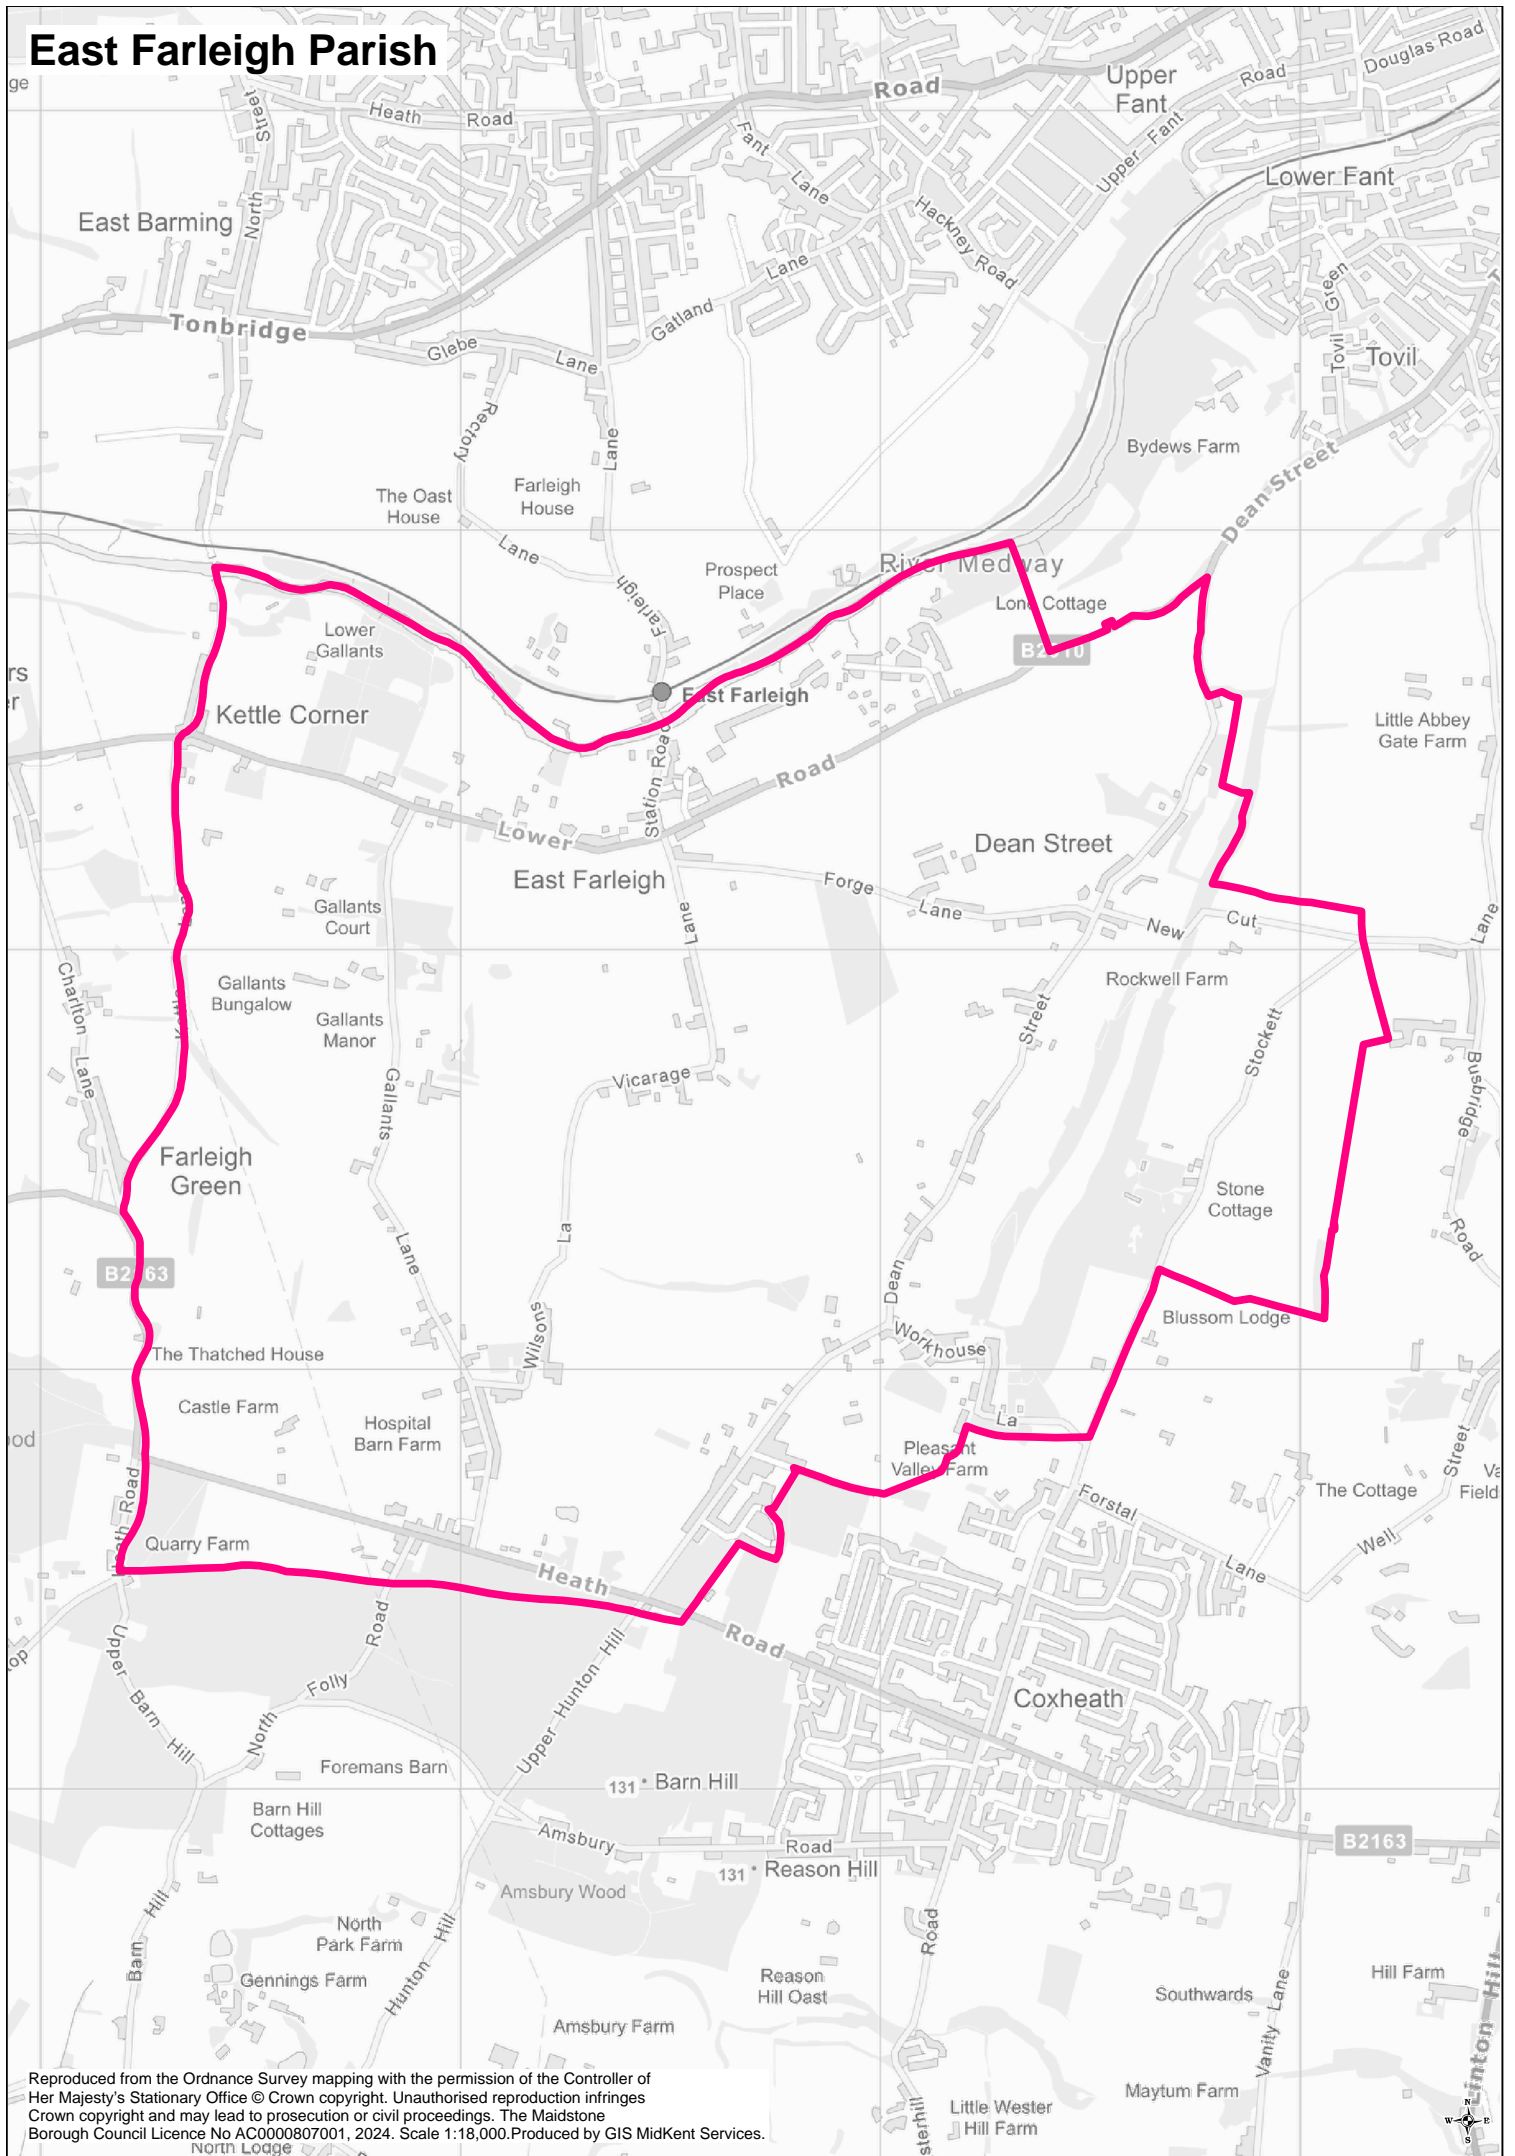

# East Farleigh Parish

Reproduced from the Ordnance Survey mapping with the permission of the Controller of Her Majesty's Stationary Office © Crown copyright. Unauthorised reproduction infringes Crown copyright and may lead to prosecution or civil proceedings. The Maidstone Borough Council Licence No AC0000807001, 2024. Scale 1:18,000. Produced by GIS MidKent Services.