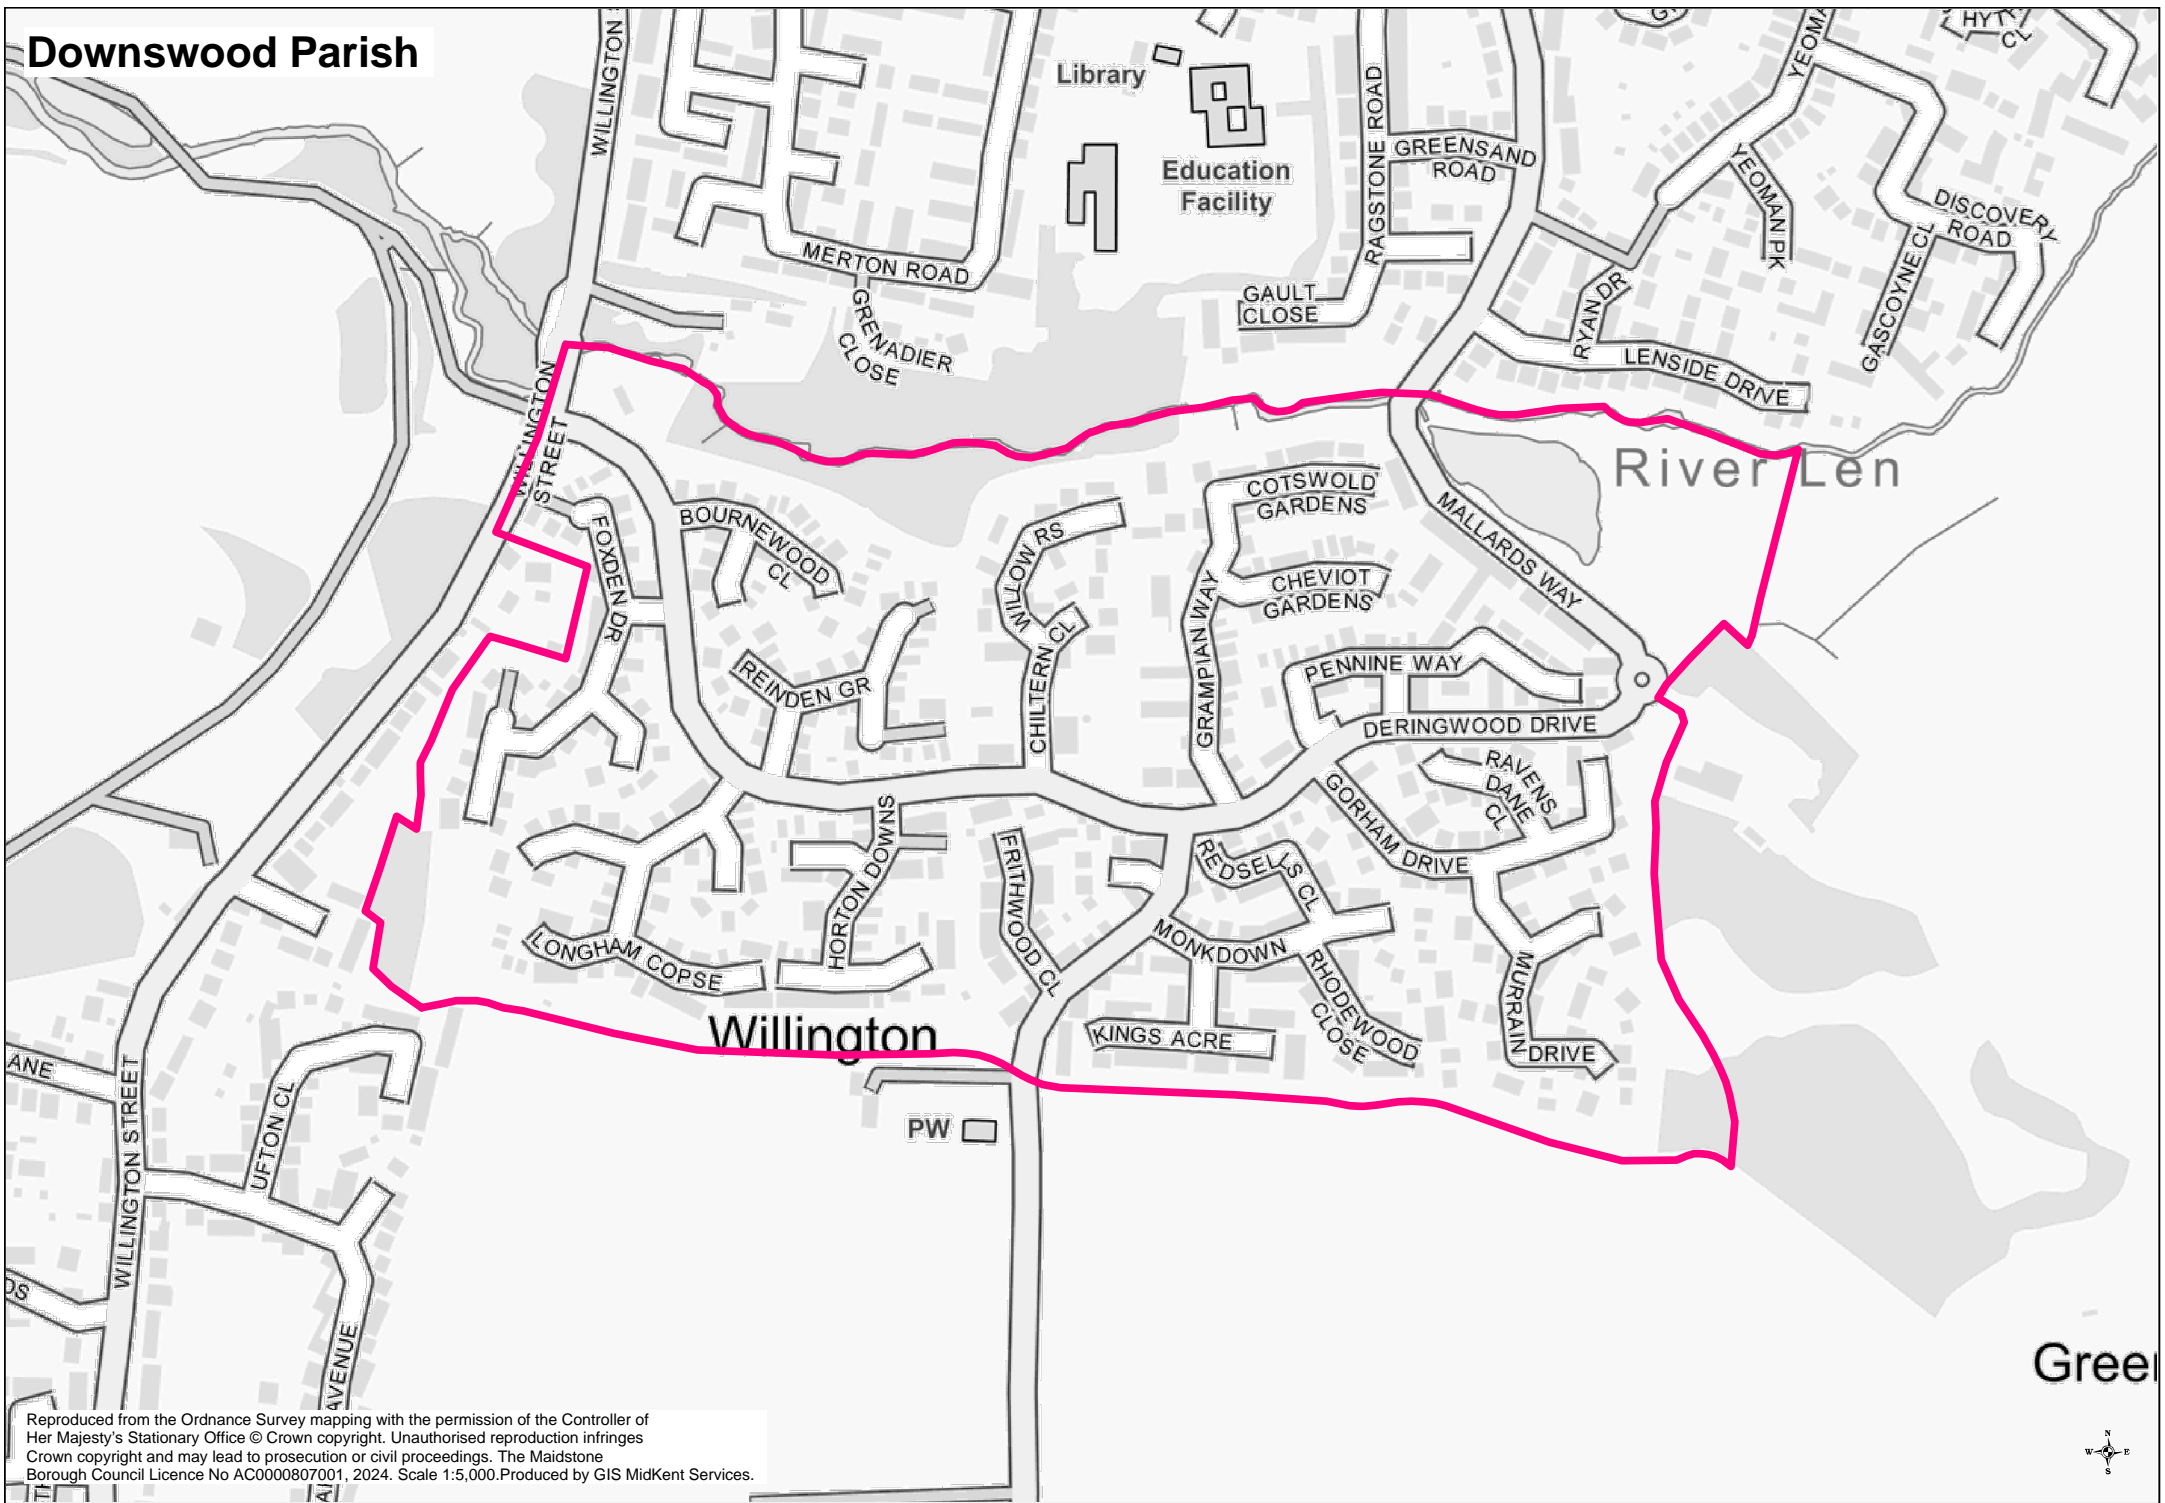

Downswood Parish

Reproduced from the Ordnance Survey mapping with the permission of the Controller of Her Majesty's Stationary Office © Crown copyright. Unauthorised reproduction infringes Crown copyright and may lead to prosecution or civil proceedings. The Maidstone Borough Council Licence No AC0000807001, 2024. Scale 1:5,000. Produced by GIS MidKent Services.