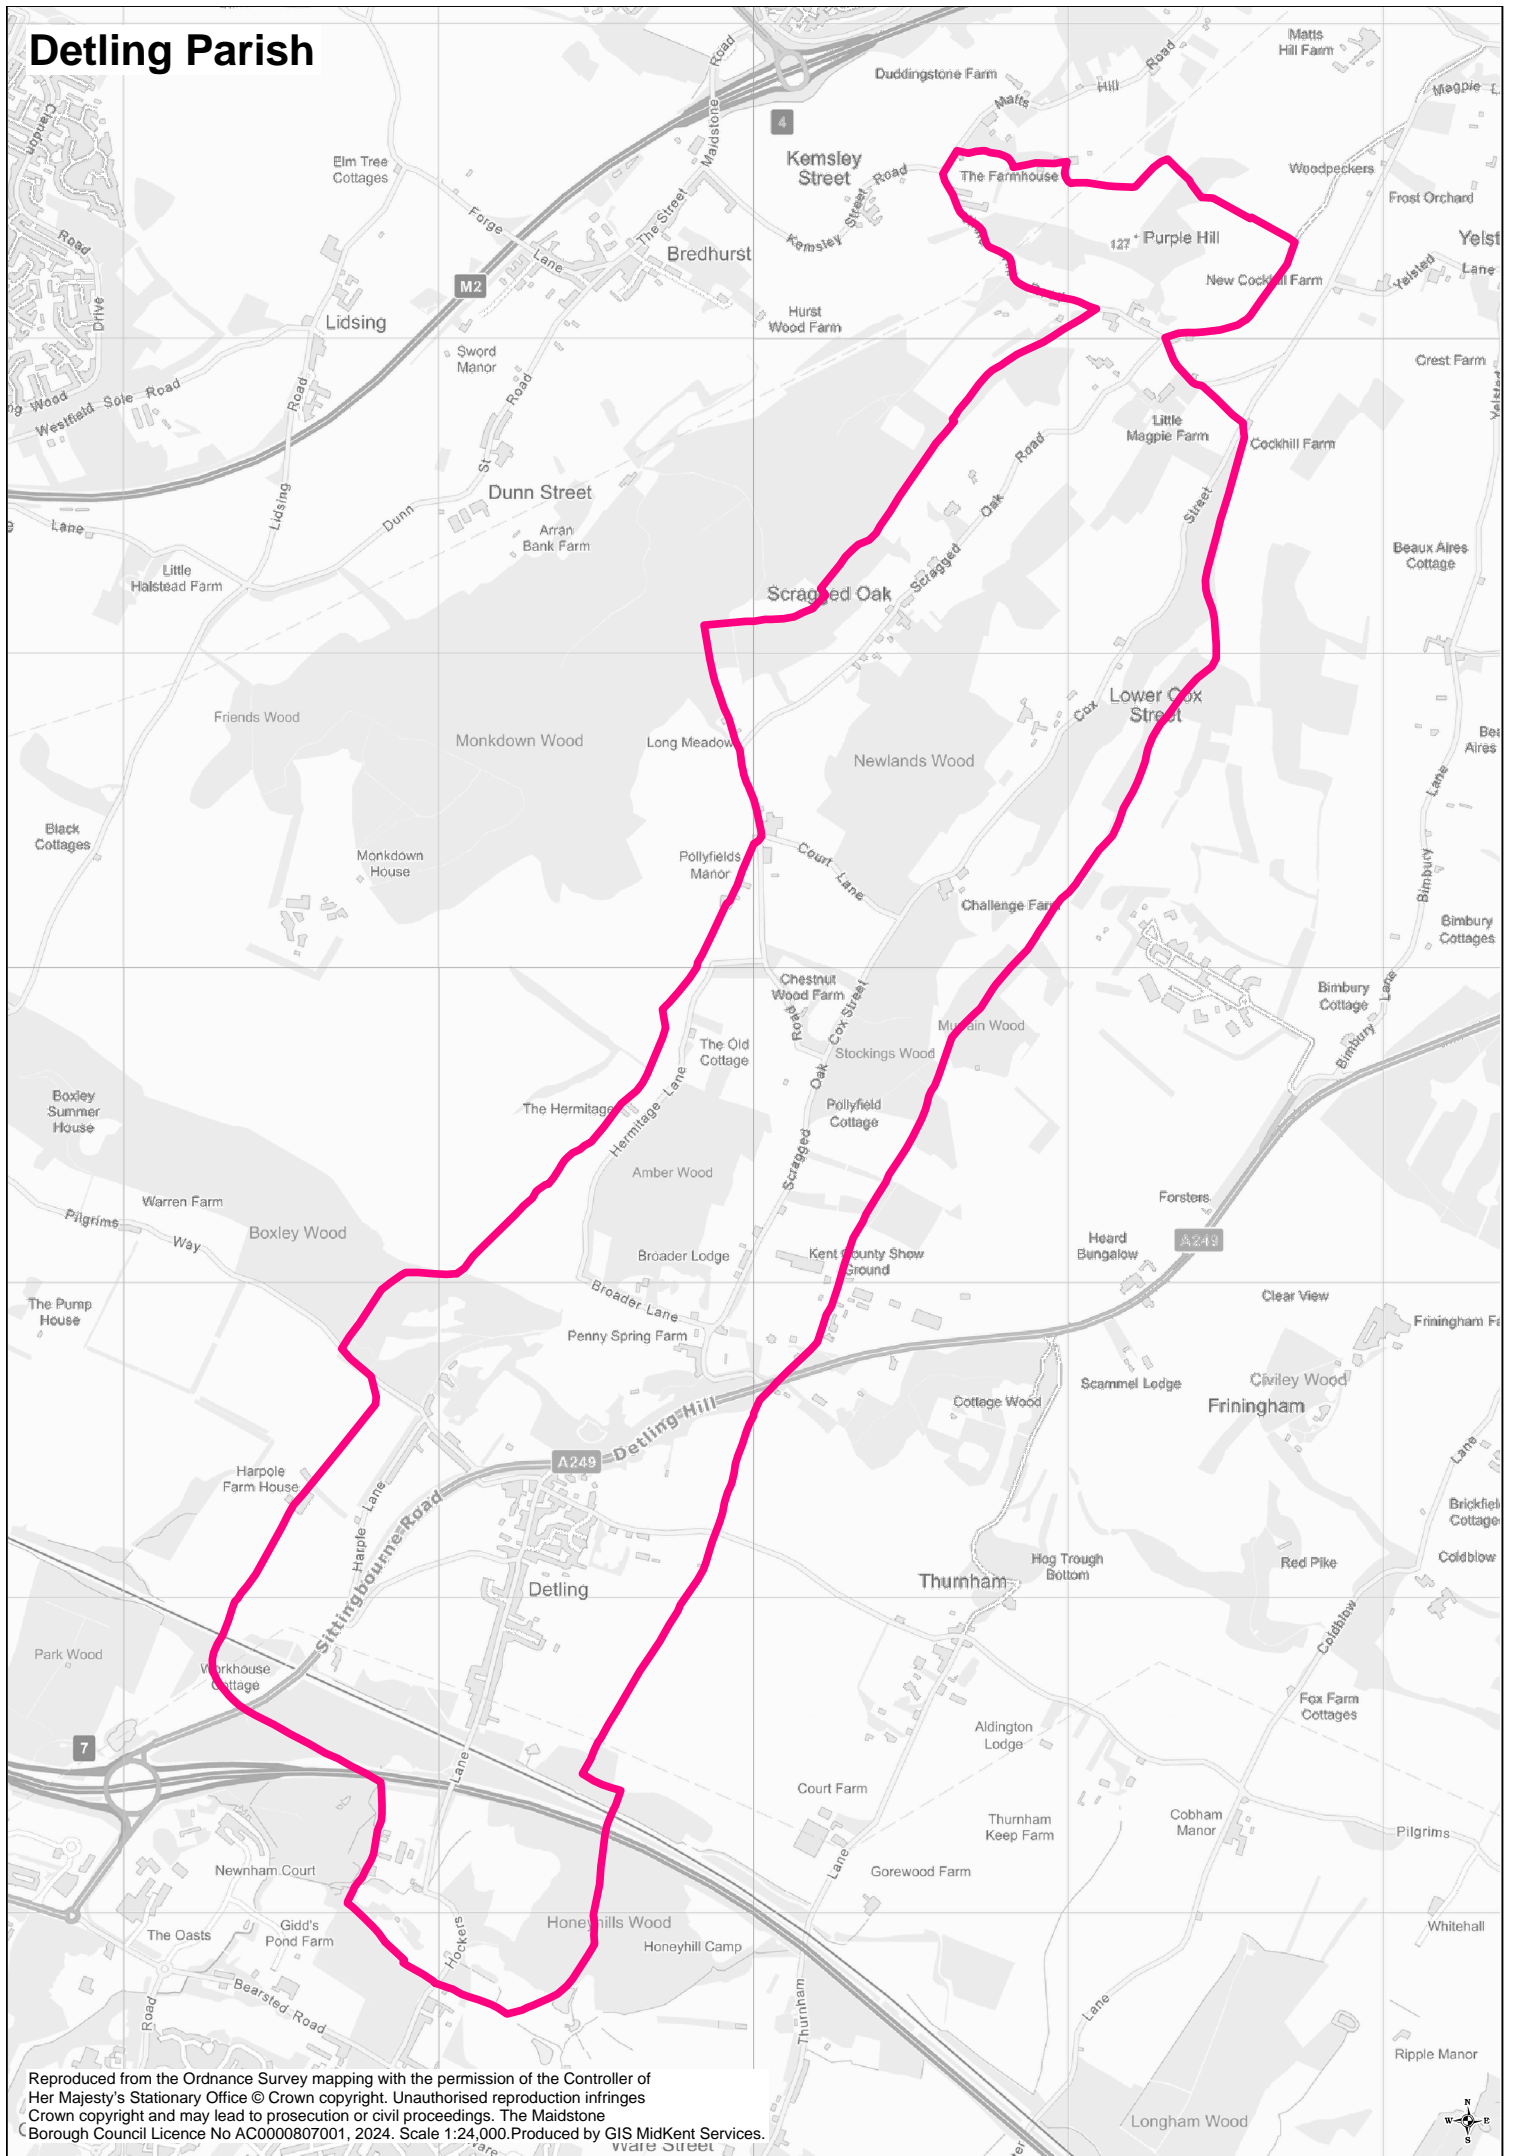

Detling Parish

Reproduced from the Ordnance Survey mapping with the permission of the Controller of Her Majesty's Stationary Office © Crown copyright. Unauthorised reproduction infringes Crown copyright and may lead to prosecution or civil proceedings. The Maidstone Borough Council Licence No AC0000807001, 2024. Scale 1:24,000. Produced by GIS MidKent Services.