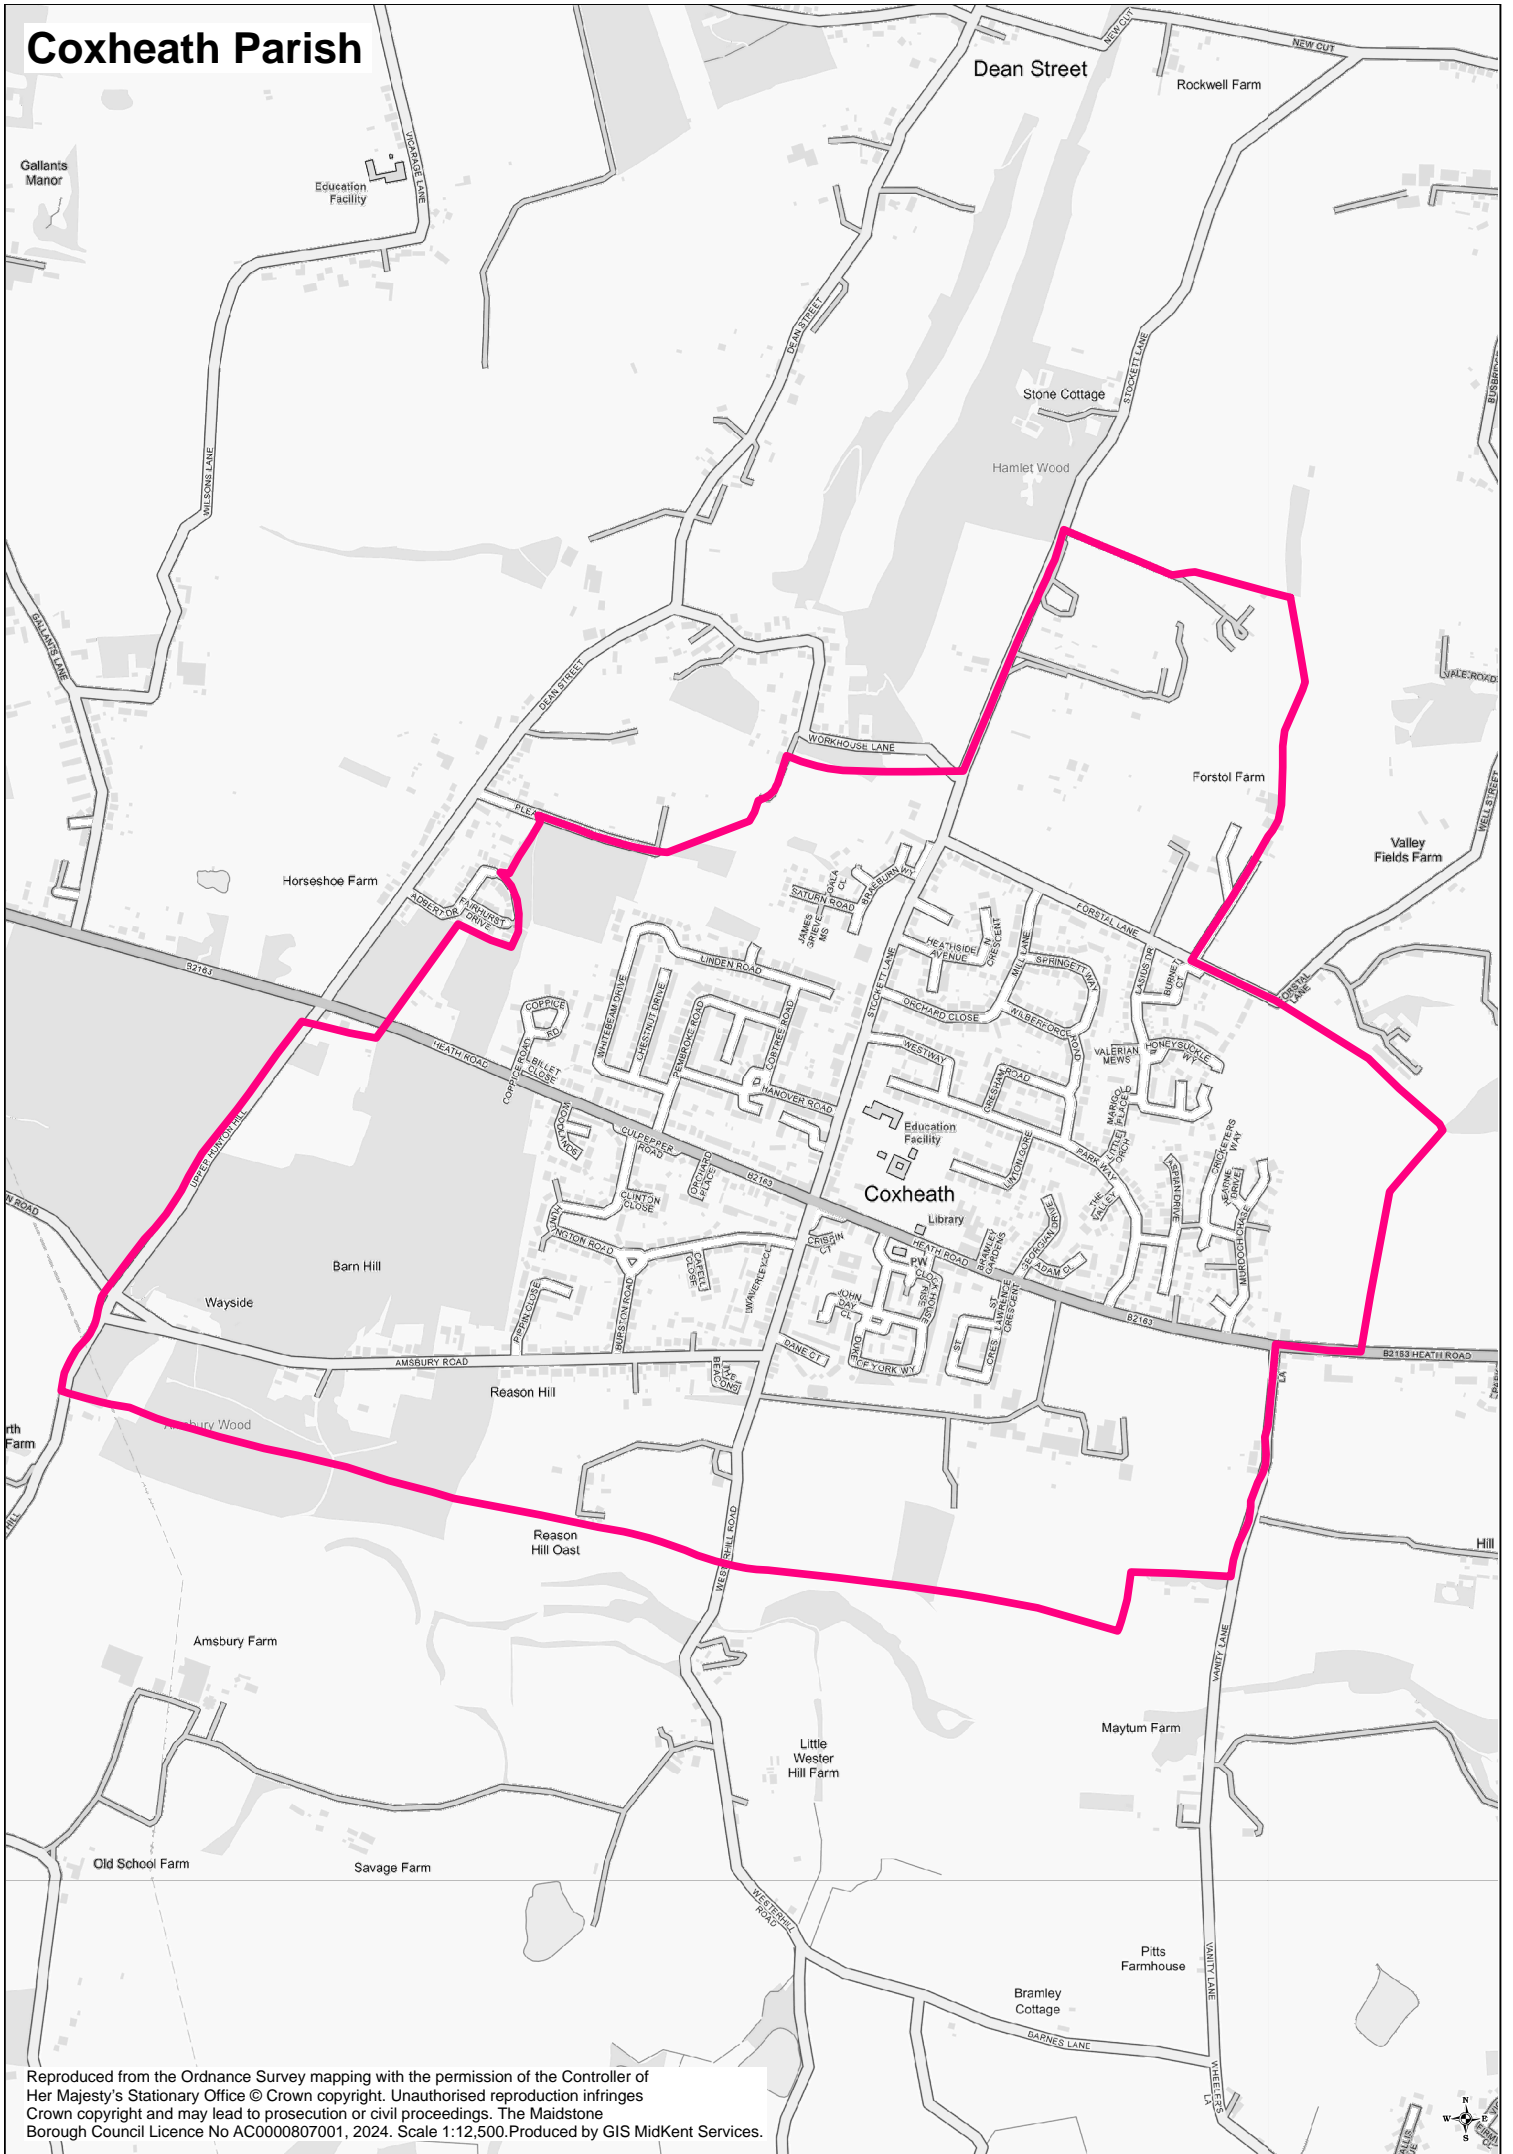

# Coxheath Parish

Reproduced from the Ordnance Survey mapping with the permission of the Controller of Her Majesty's Stationary Office © Crown copyright. Unauthorised reproduction infringes Crown copyright and may lead to prosecution or civil proceedings. The Maidstone Borough Council Licence No AC0000807001, 2024. Scale 1:12,500. Produced by GIS MidKent Services.