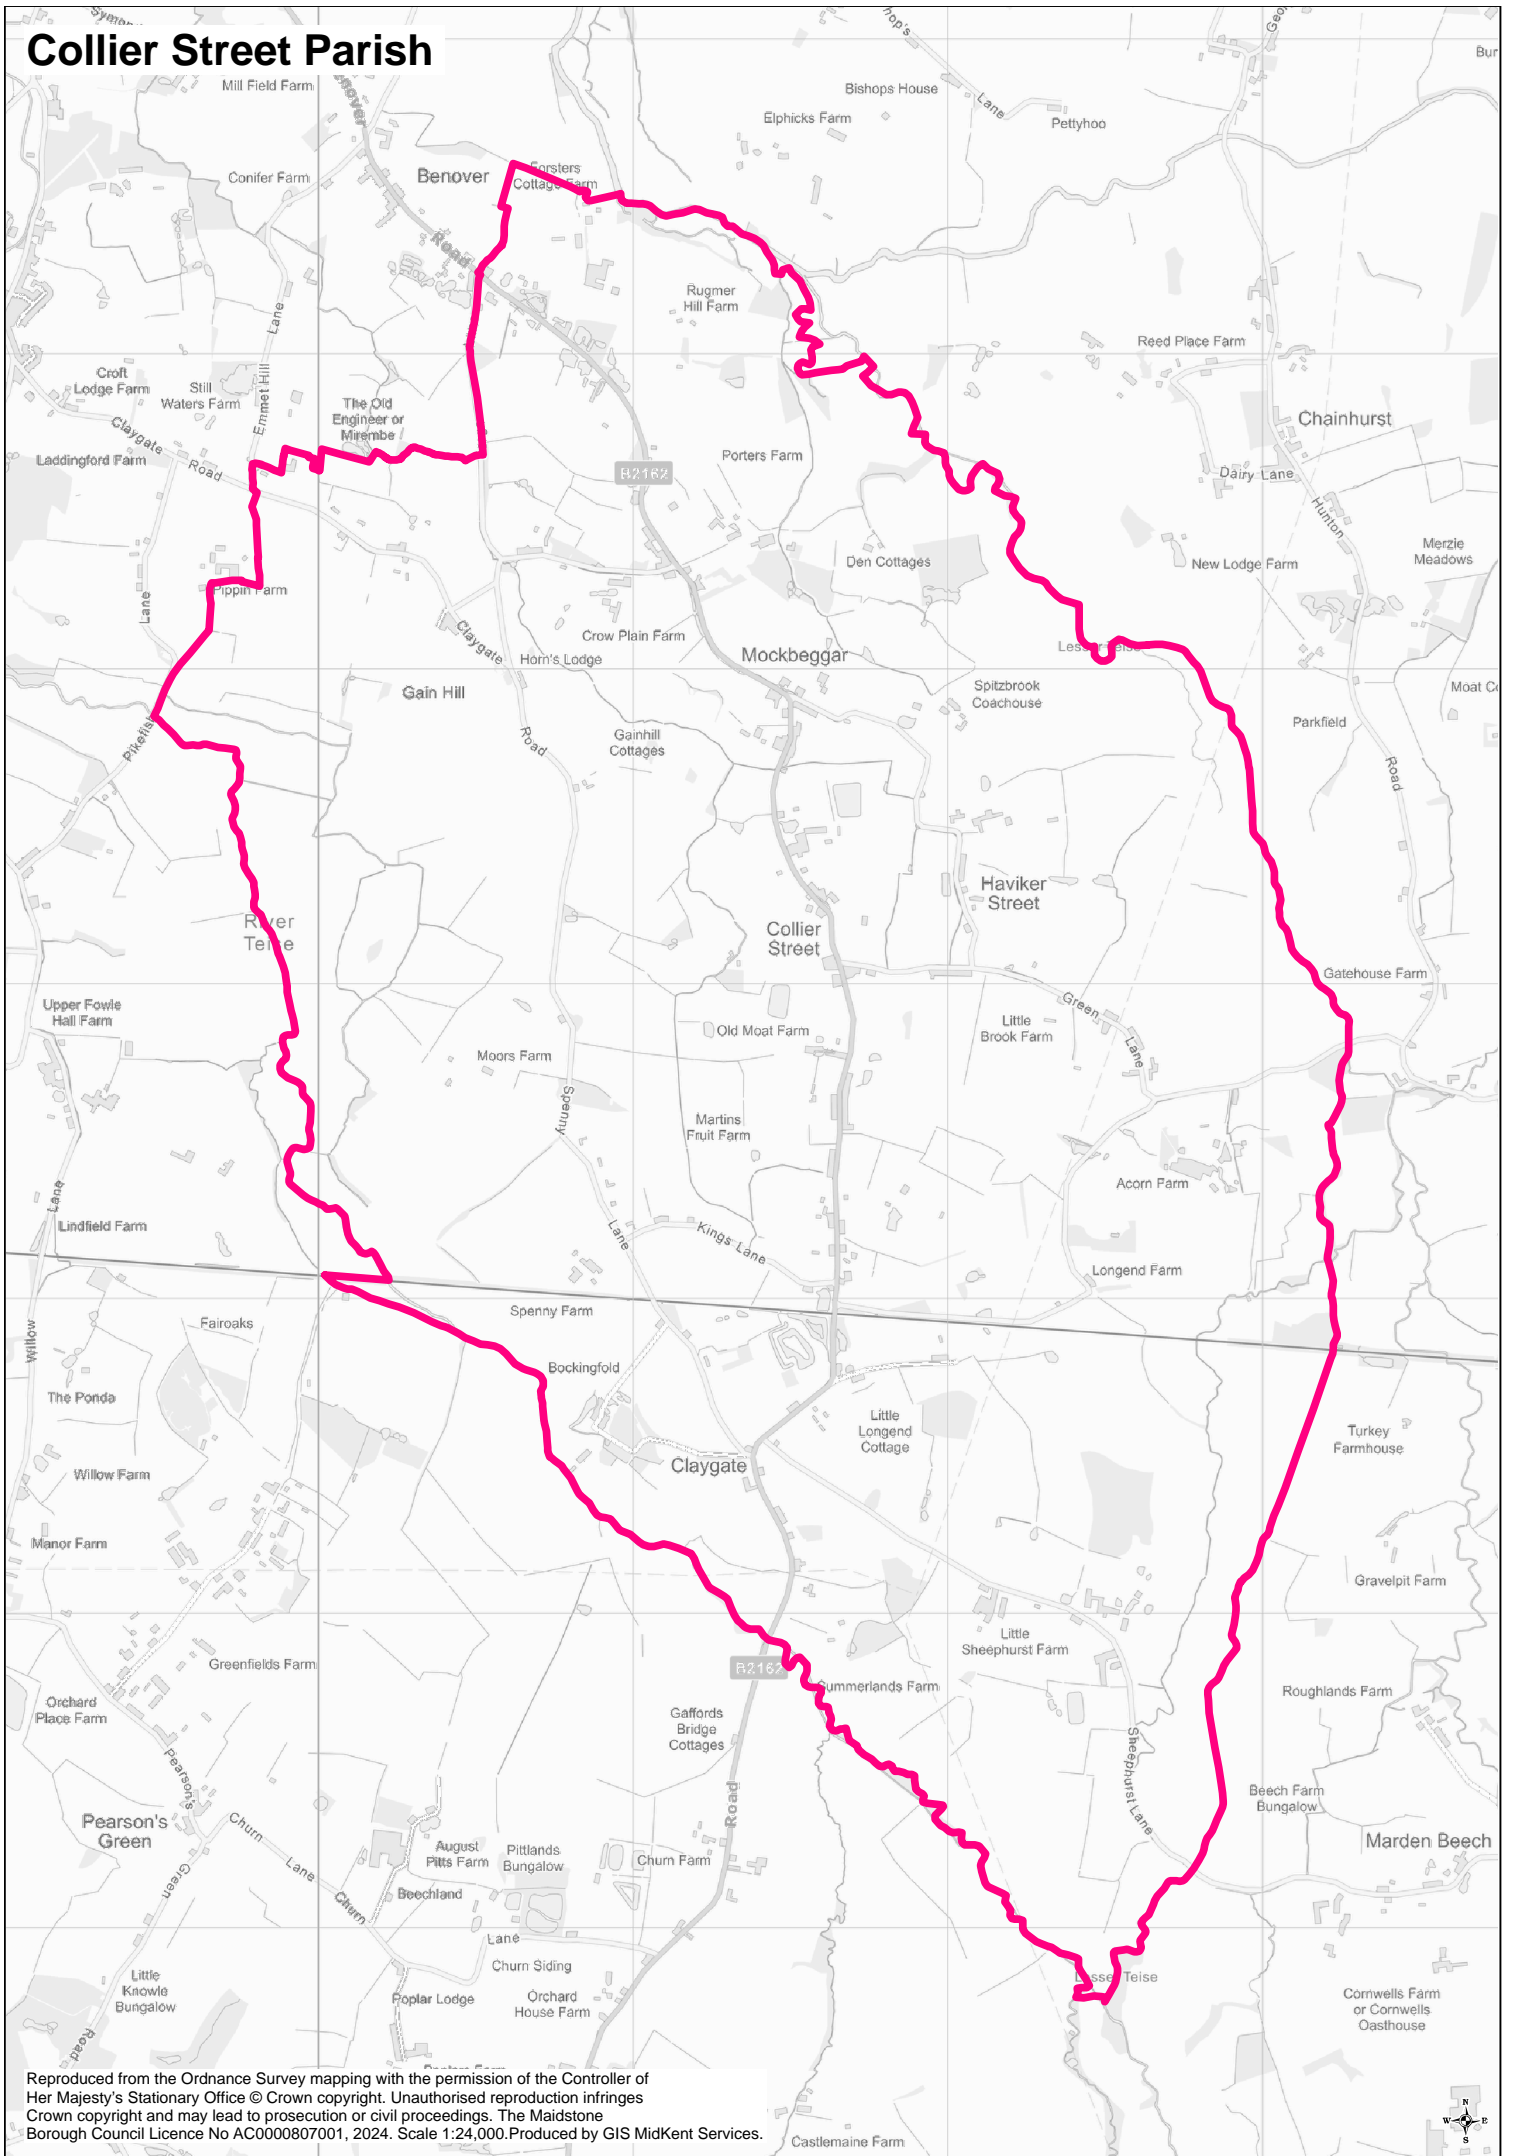

Collier Street Parish

Reproduced from the Ordnance Survey mapping with the permission of the Controller of Her Majesty's Stationary Office © Crown copyright. Unauthorised reproduction infringes Crown copyright and may lead to prosecution or civil proceedings. The Maidstone Borough Council Licence No AC0000807001, 2024. Scale 1:24,000. Produced by GIS MidKent Services.