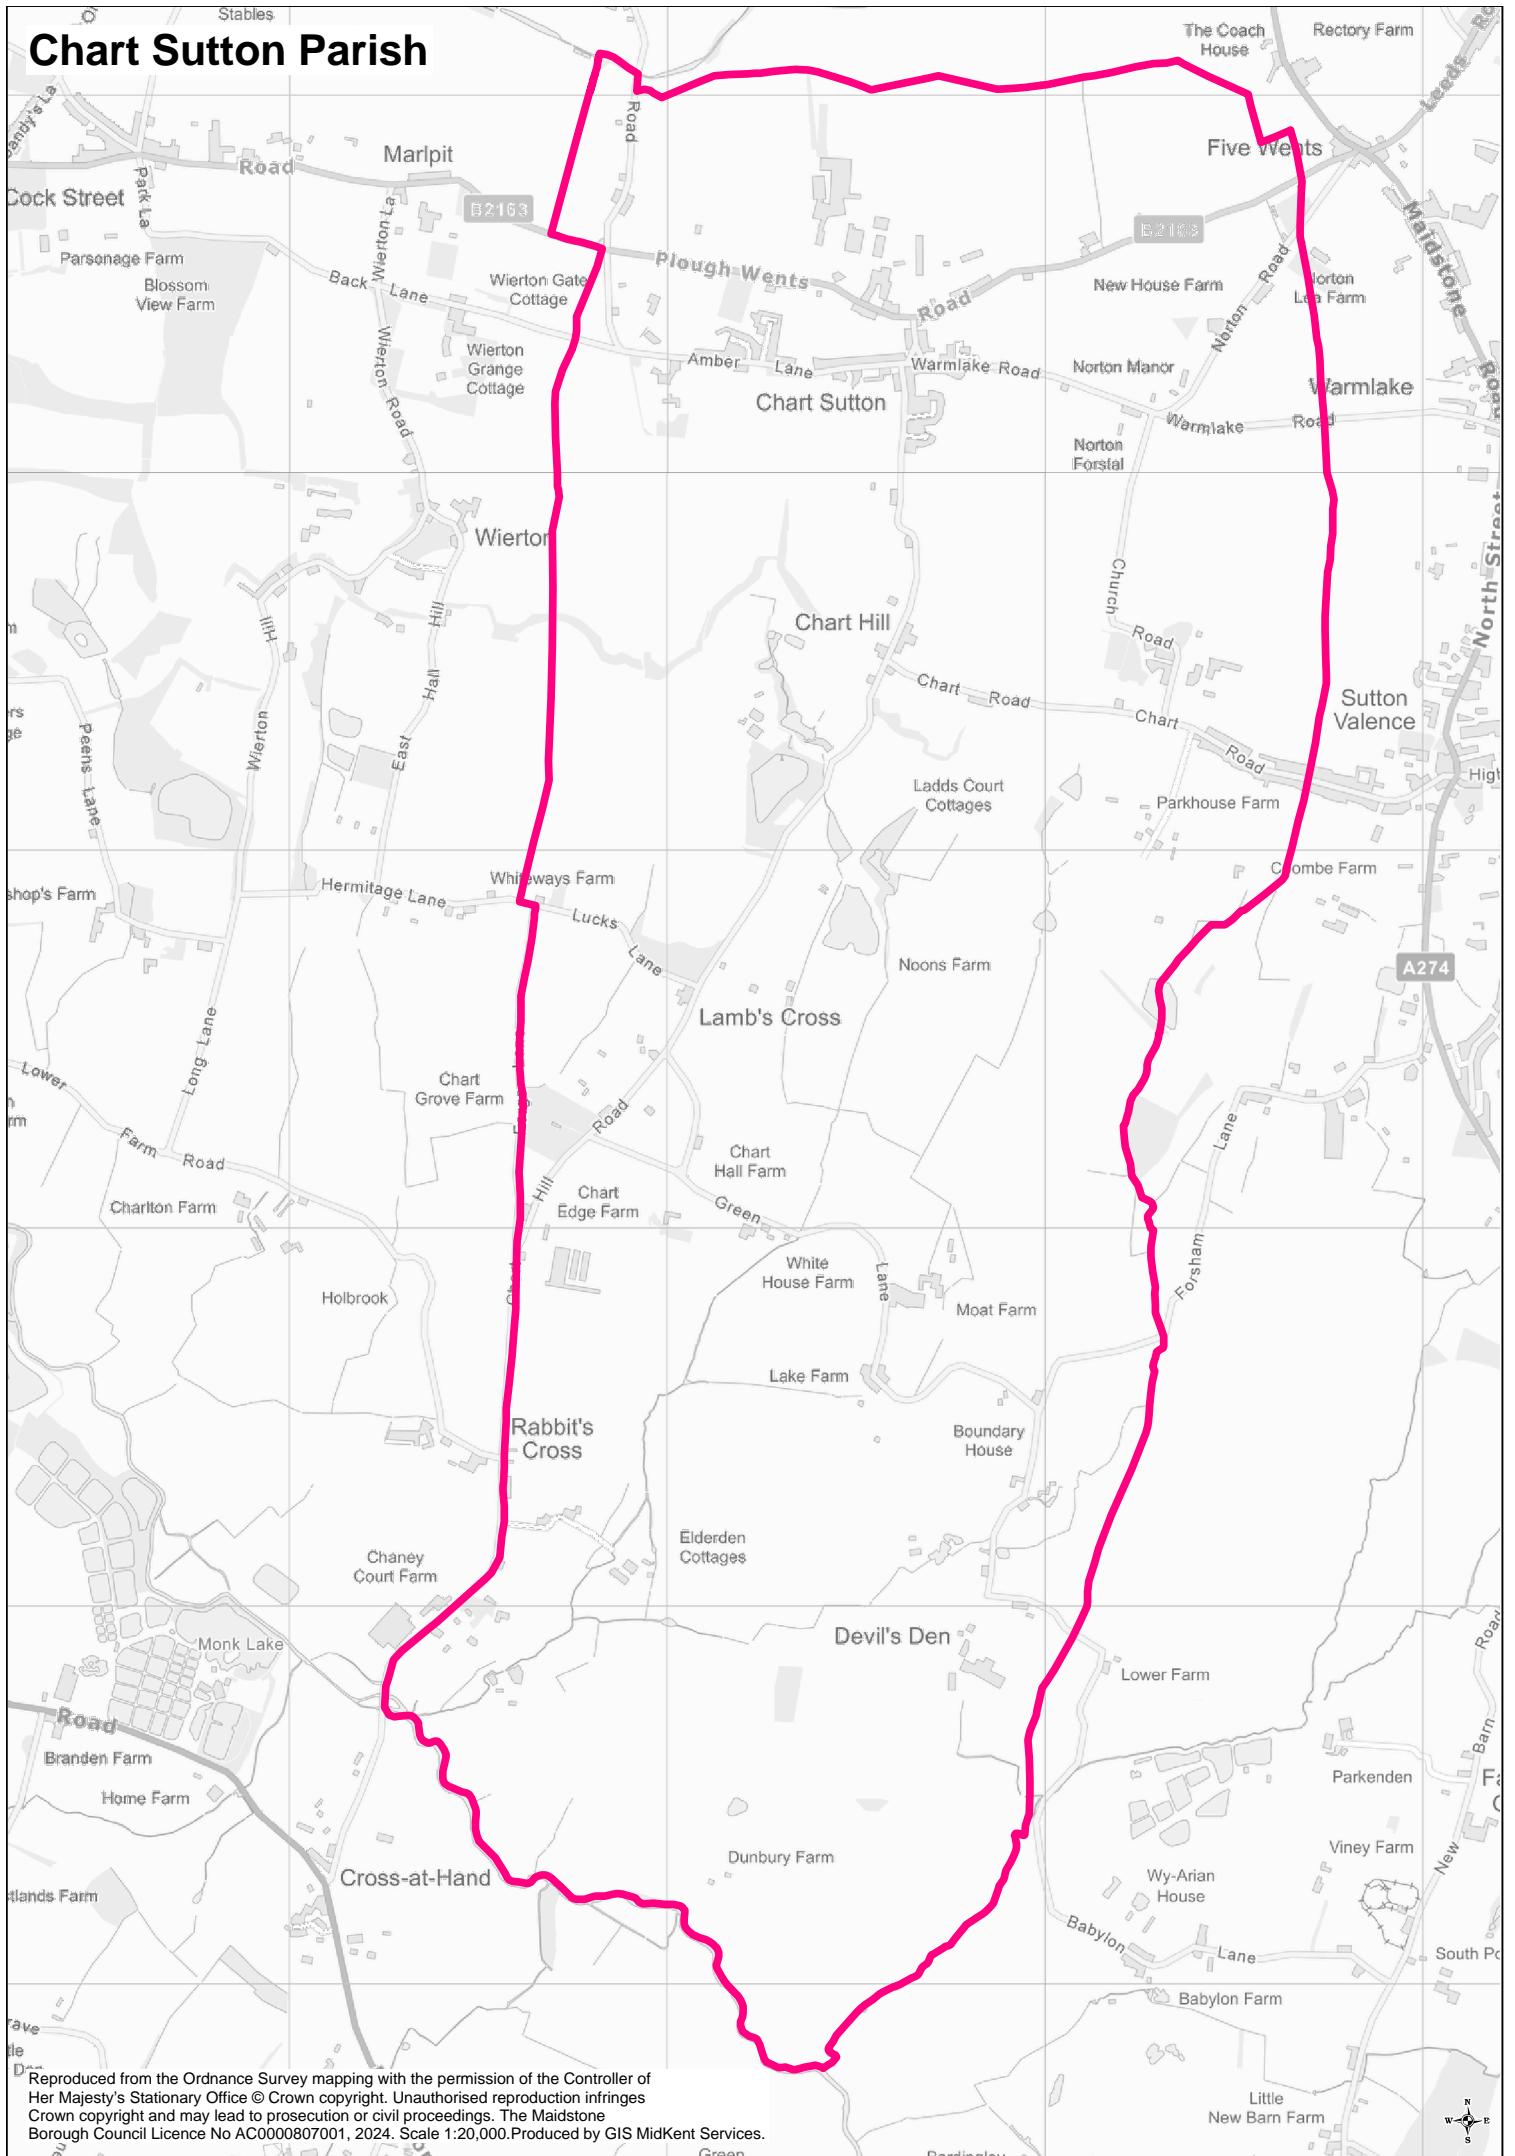

# Chart Sutton Parish

Reproduced from the Ordnance Survey mapping with the permission of the Controller of Her Majesty's Stationary Office © Crown copyright. Unauthorised reproduction infringes Crown copyright and may lead to prosecution or civil proceedings. The Maidstone Borough Council Licence No AC0000807001, 2024. Scale 1:20,000. Produced by GIS MidKent Services.