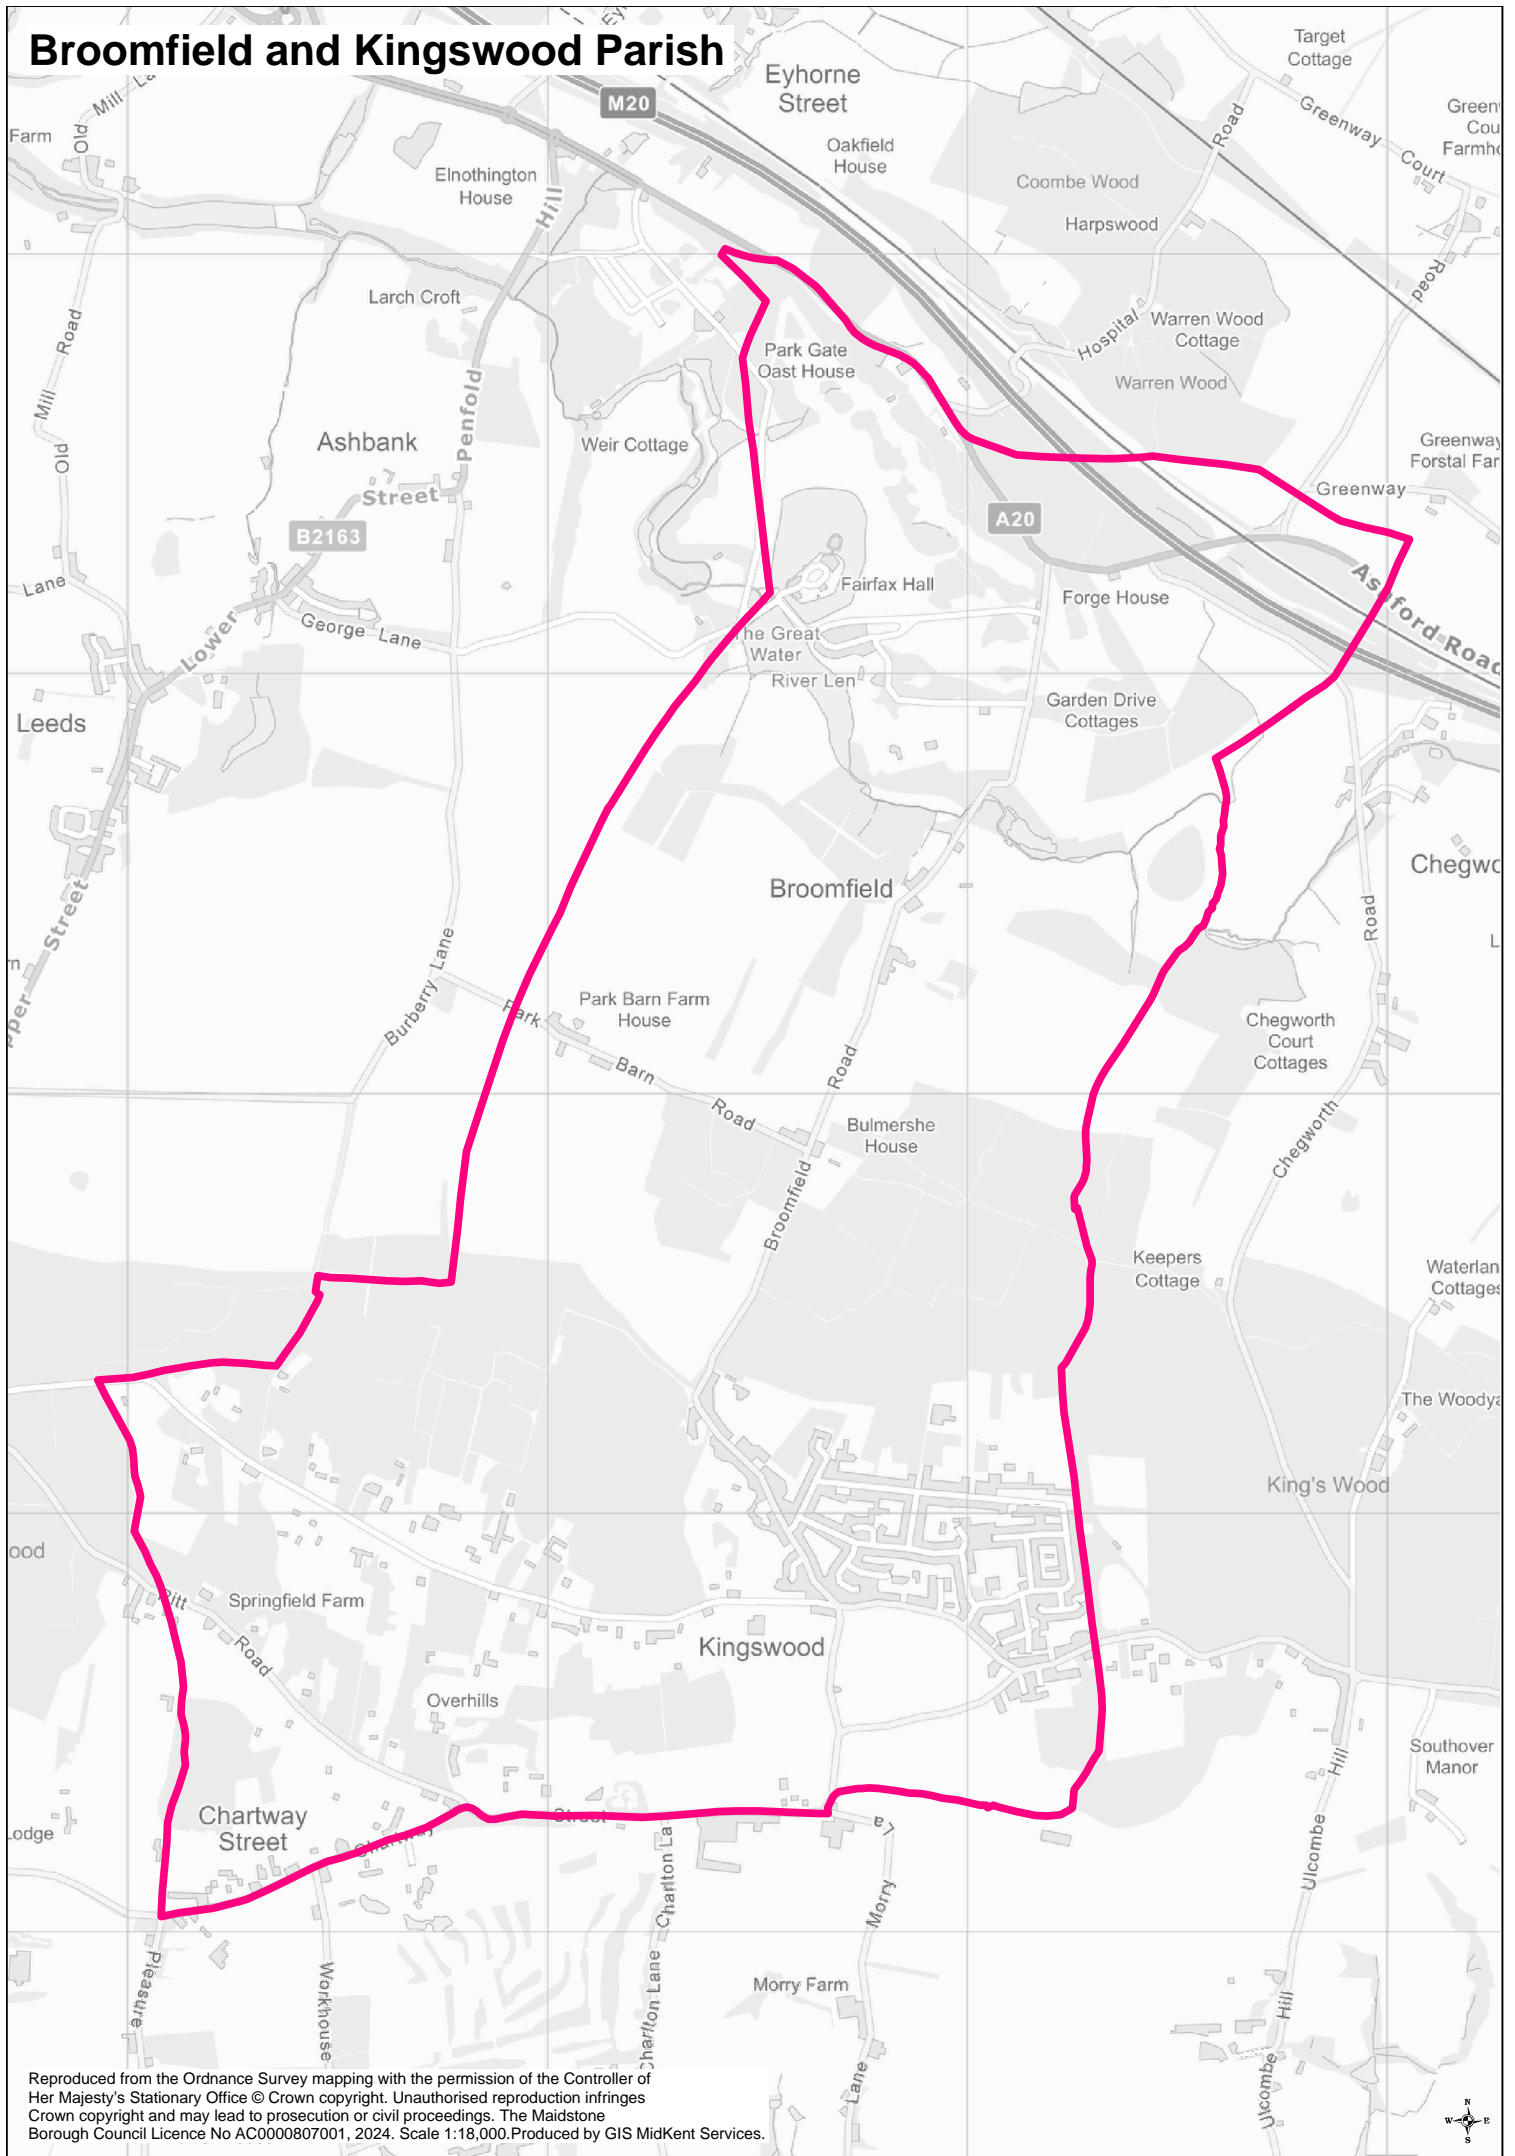

# Broomfield and Kingswood Parish

Reproduced from the Ordnance Survey mapping with the permission of the Controller of Her Majesty's Stationary Office © Crown copyright. Unauthorised reproduction infringes Crown copyright and may lead to prosecution or civil proceedings. The Maidstone Borough Council Licence No AC0000807001, 2024. Scale 1:18,000. Produced by GIS MidKent Services.