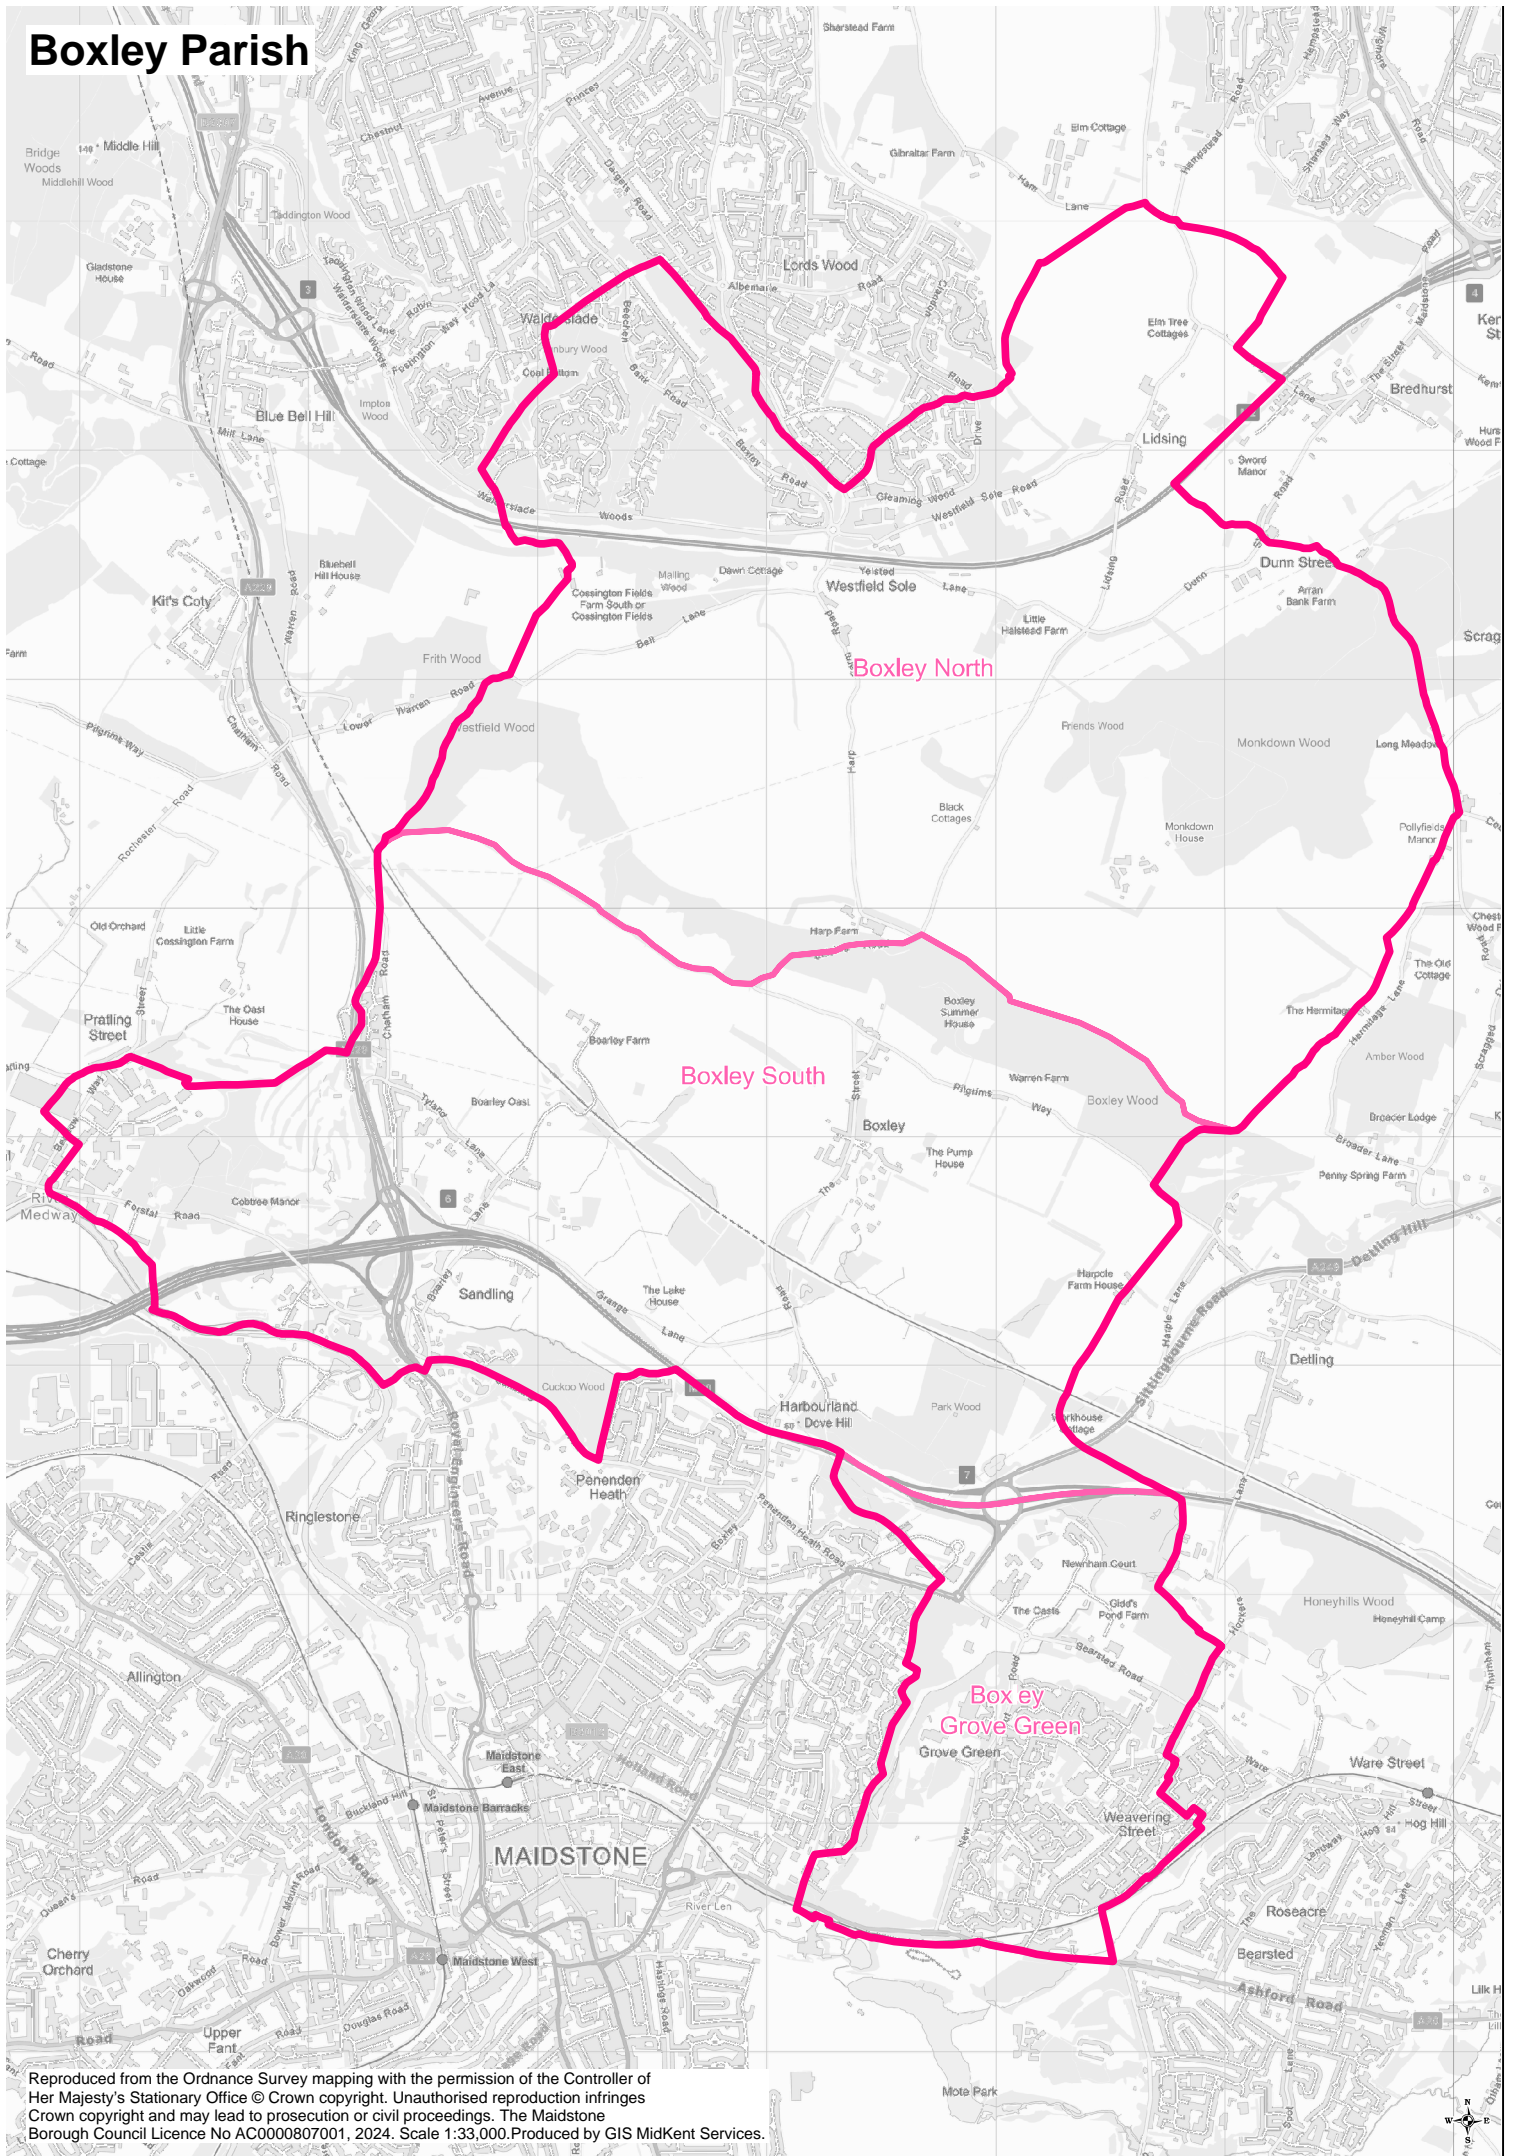

Boxley Parish

Reproduced from the Ordnance Survey mapping with the permission of the Controller of Her Majesty's Stationary Office © Crown copyright. Unauthorised reproduction infringes Crown copyright and may lead to prosecution or civil proceedings. The Maidstone Borough Council Licence No AC0000807001, 2024. Scale 1:33,000. Produced by GIS MidKent Services.