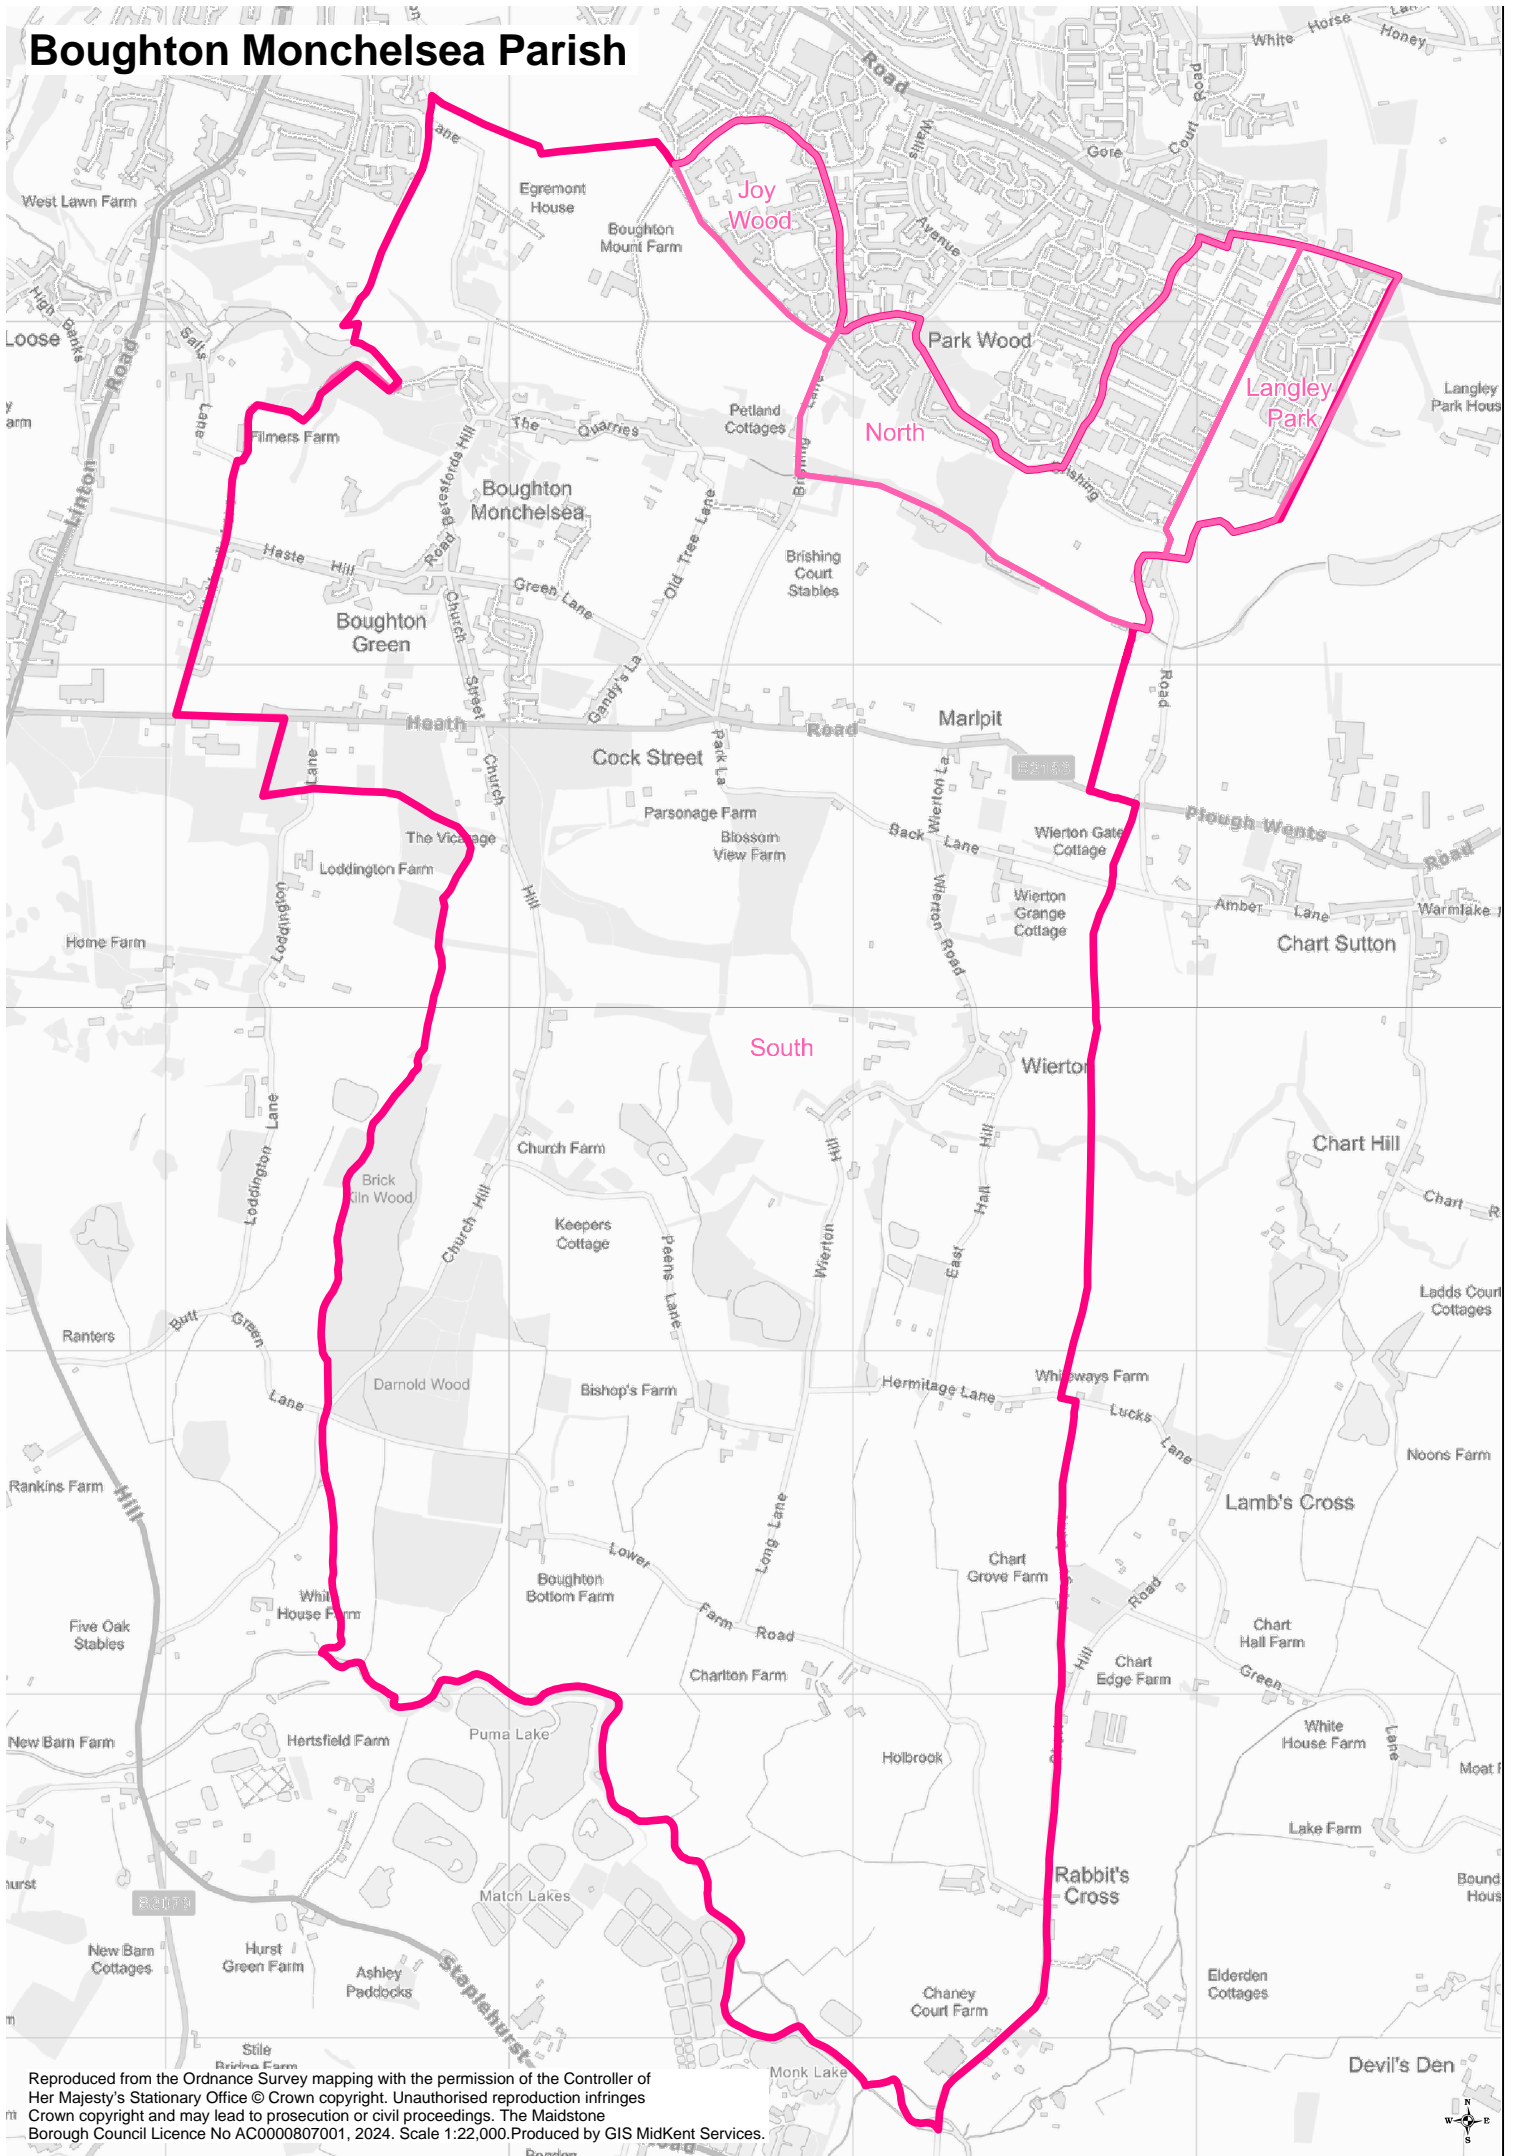

# Boughton Monchelsea Parish

Reproduced from the Ordnance Survey mapping with the permission of the Controller of Her Majesty's Stationary Office © Crown copyright. Unauthorised reproduction infringes Crown copyright and may lead to prosecution or civil proceedings. The Maidstone Borough Council Licence No AC0000807001, 2024. Scale 1:22,000. Produced by GIS MidKent Services.