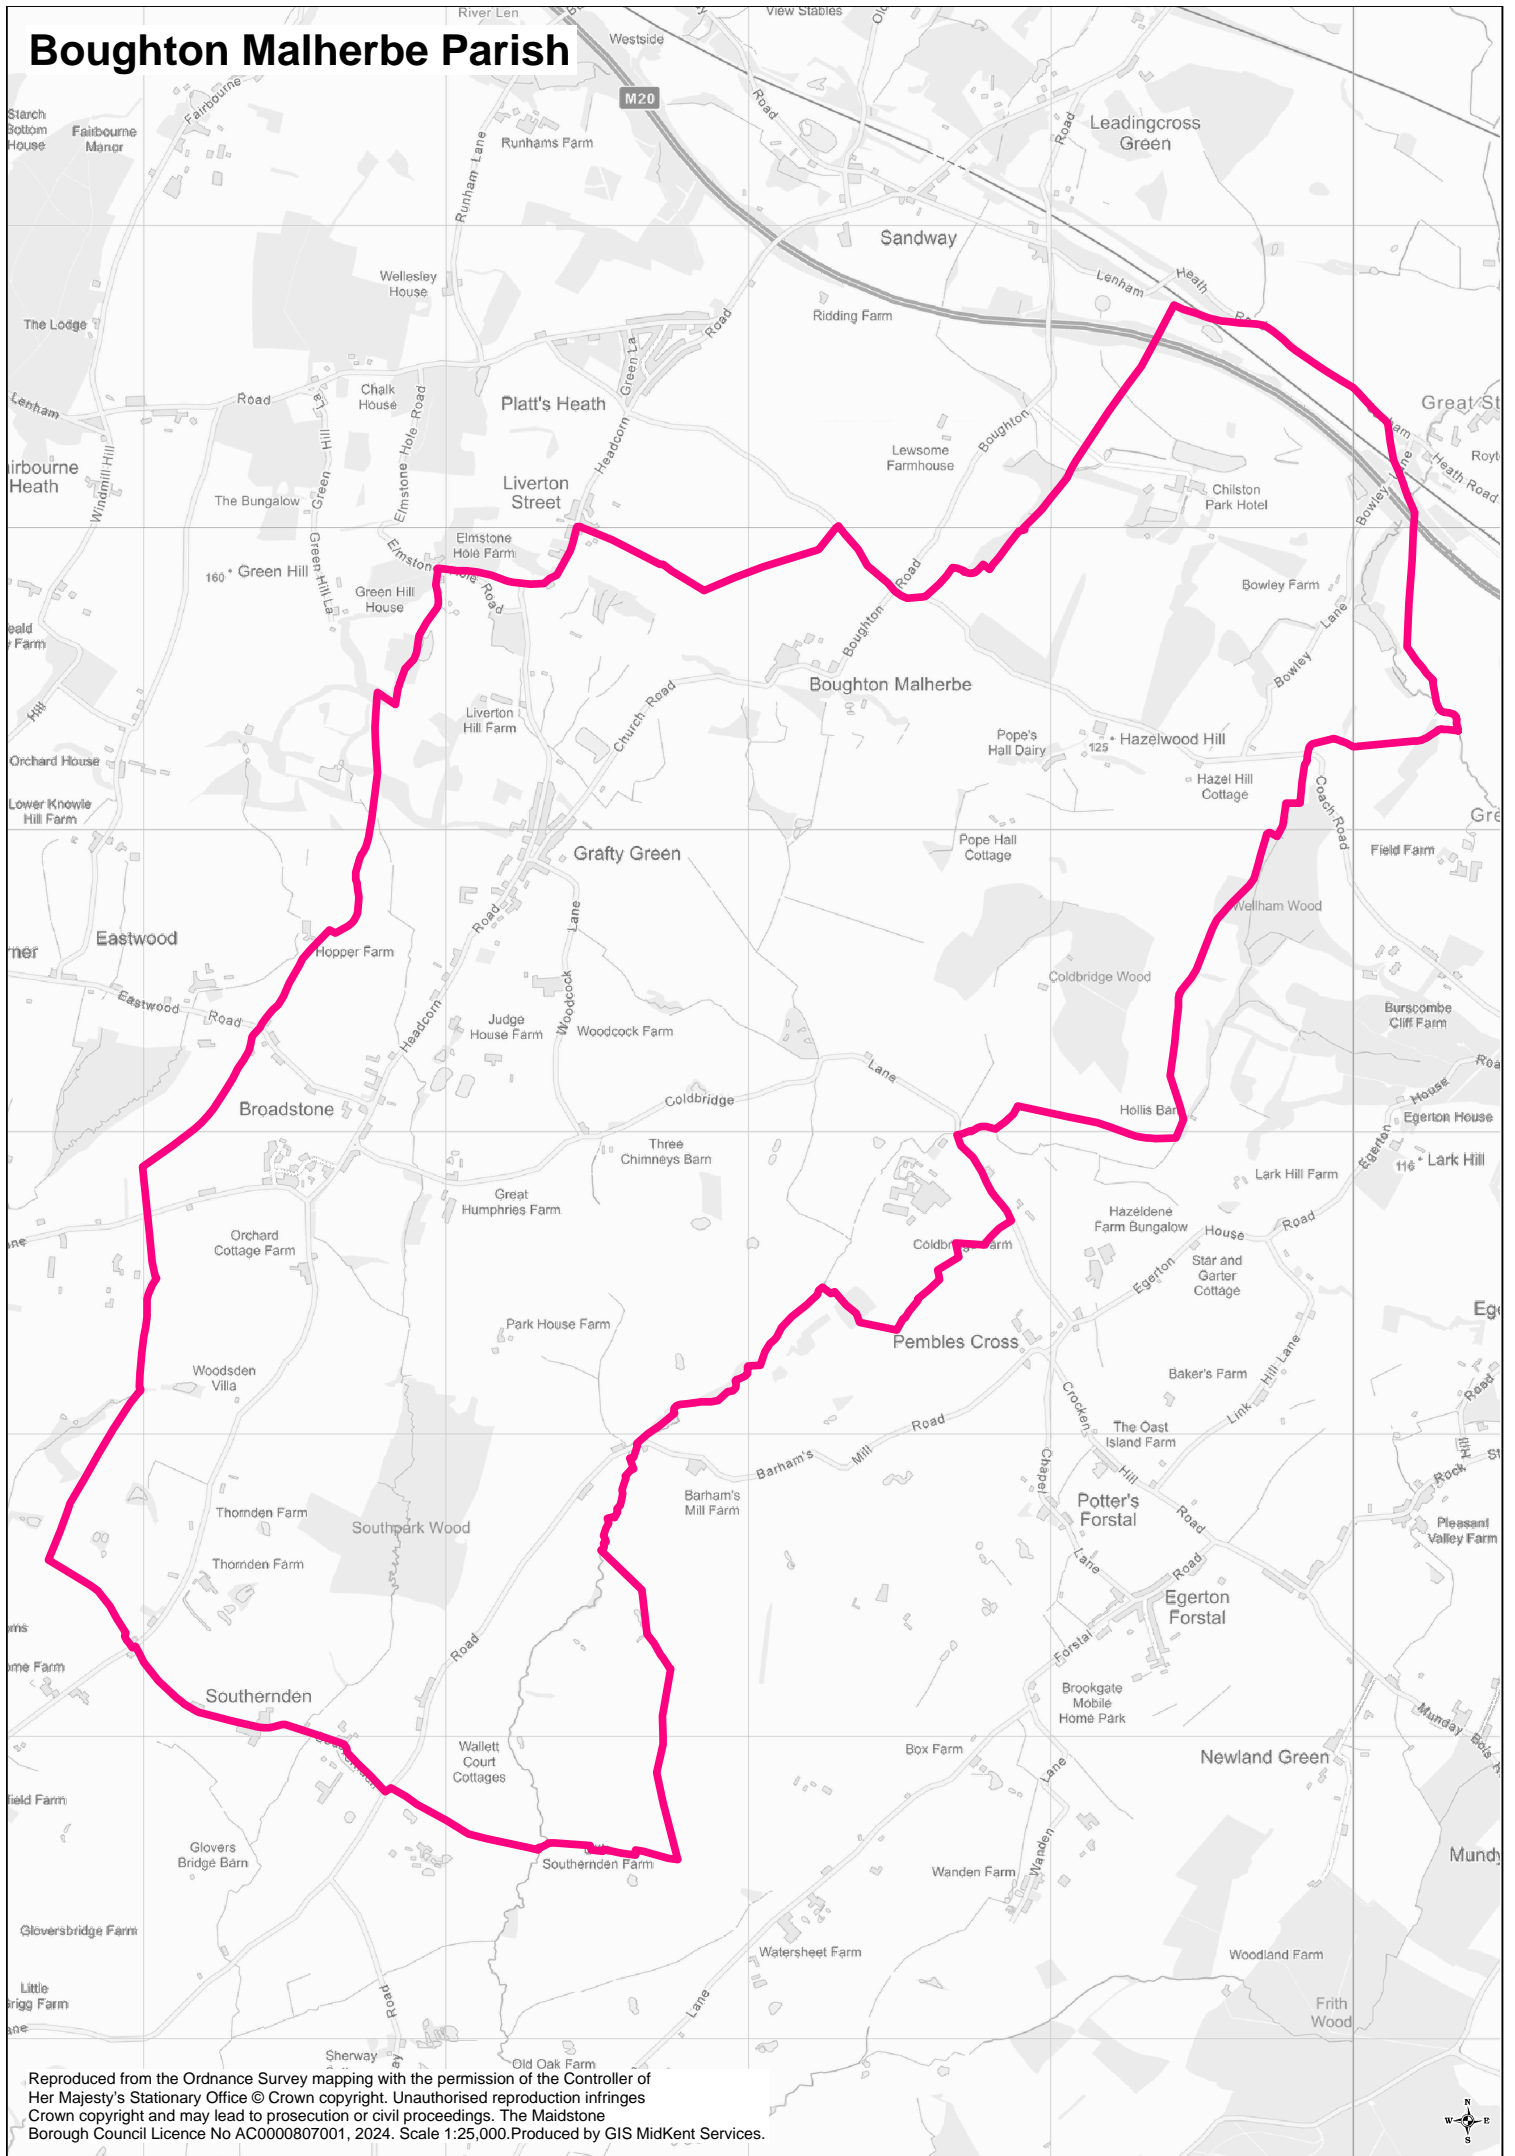

Boughton Malherbe Parish

Reproduced from the Ordnance Survey mapping with the permission of the Controller of Her Majesty's Stationary Office © Crown copyright. Unauthorised reproduction infringes Crown copyright and may lead to prosecution or civil proceedings. The Maidstone Borough Council Licence No AC0000807001, 2024. Scale 1:25,000. Produced by GIS MidKent Services.