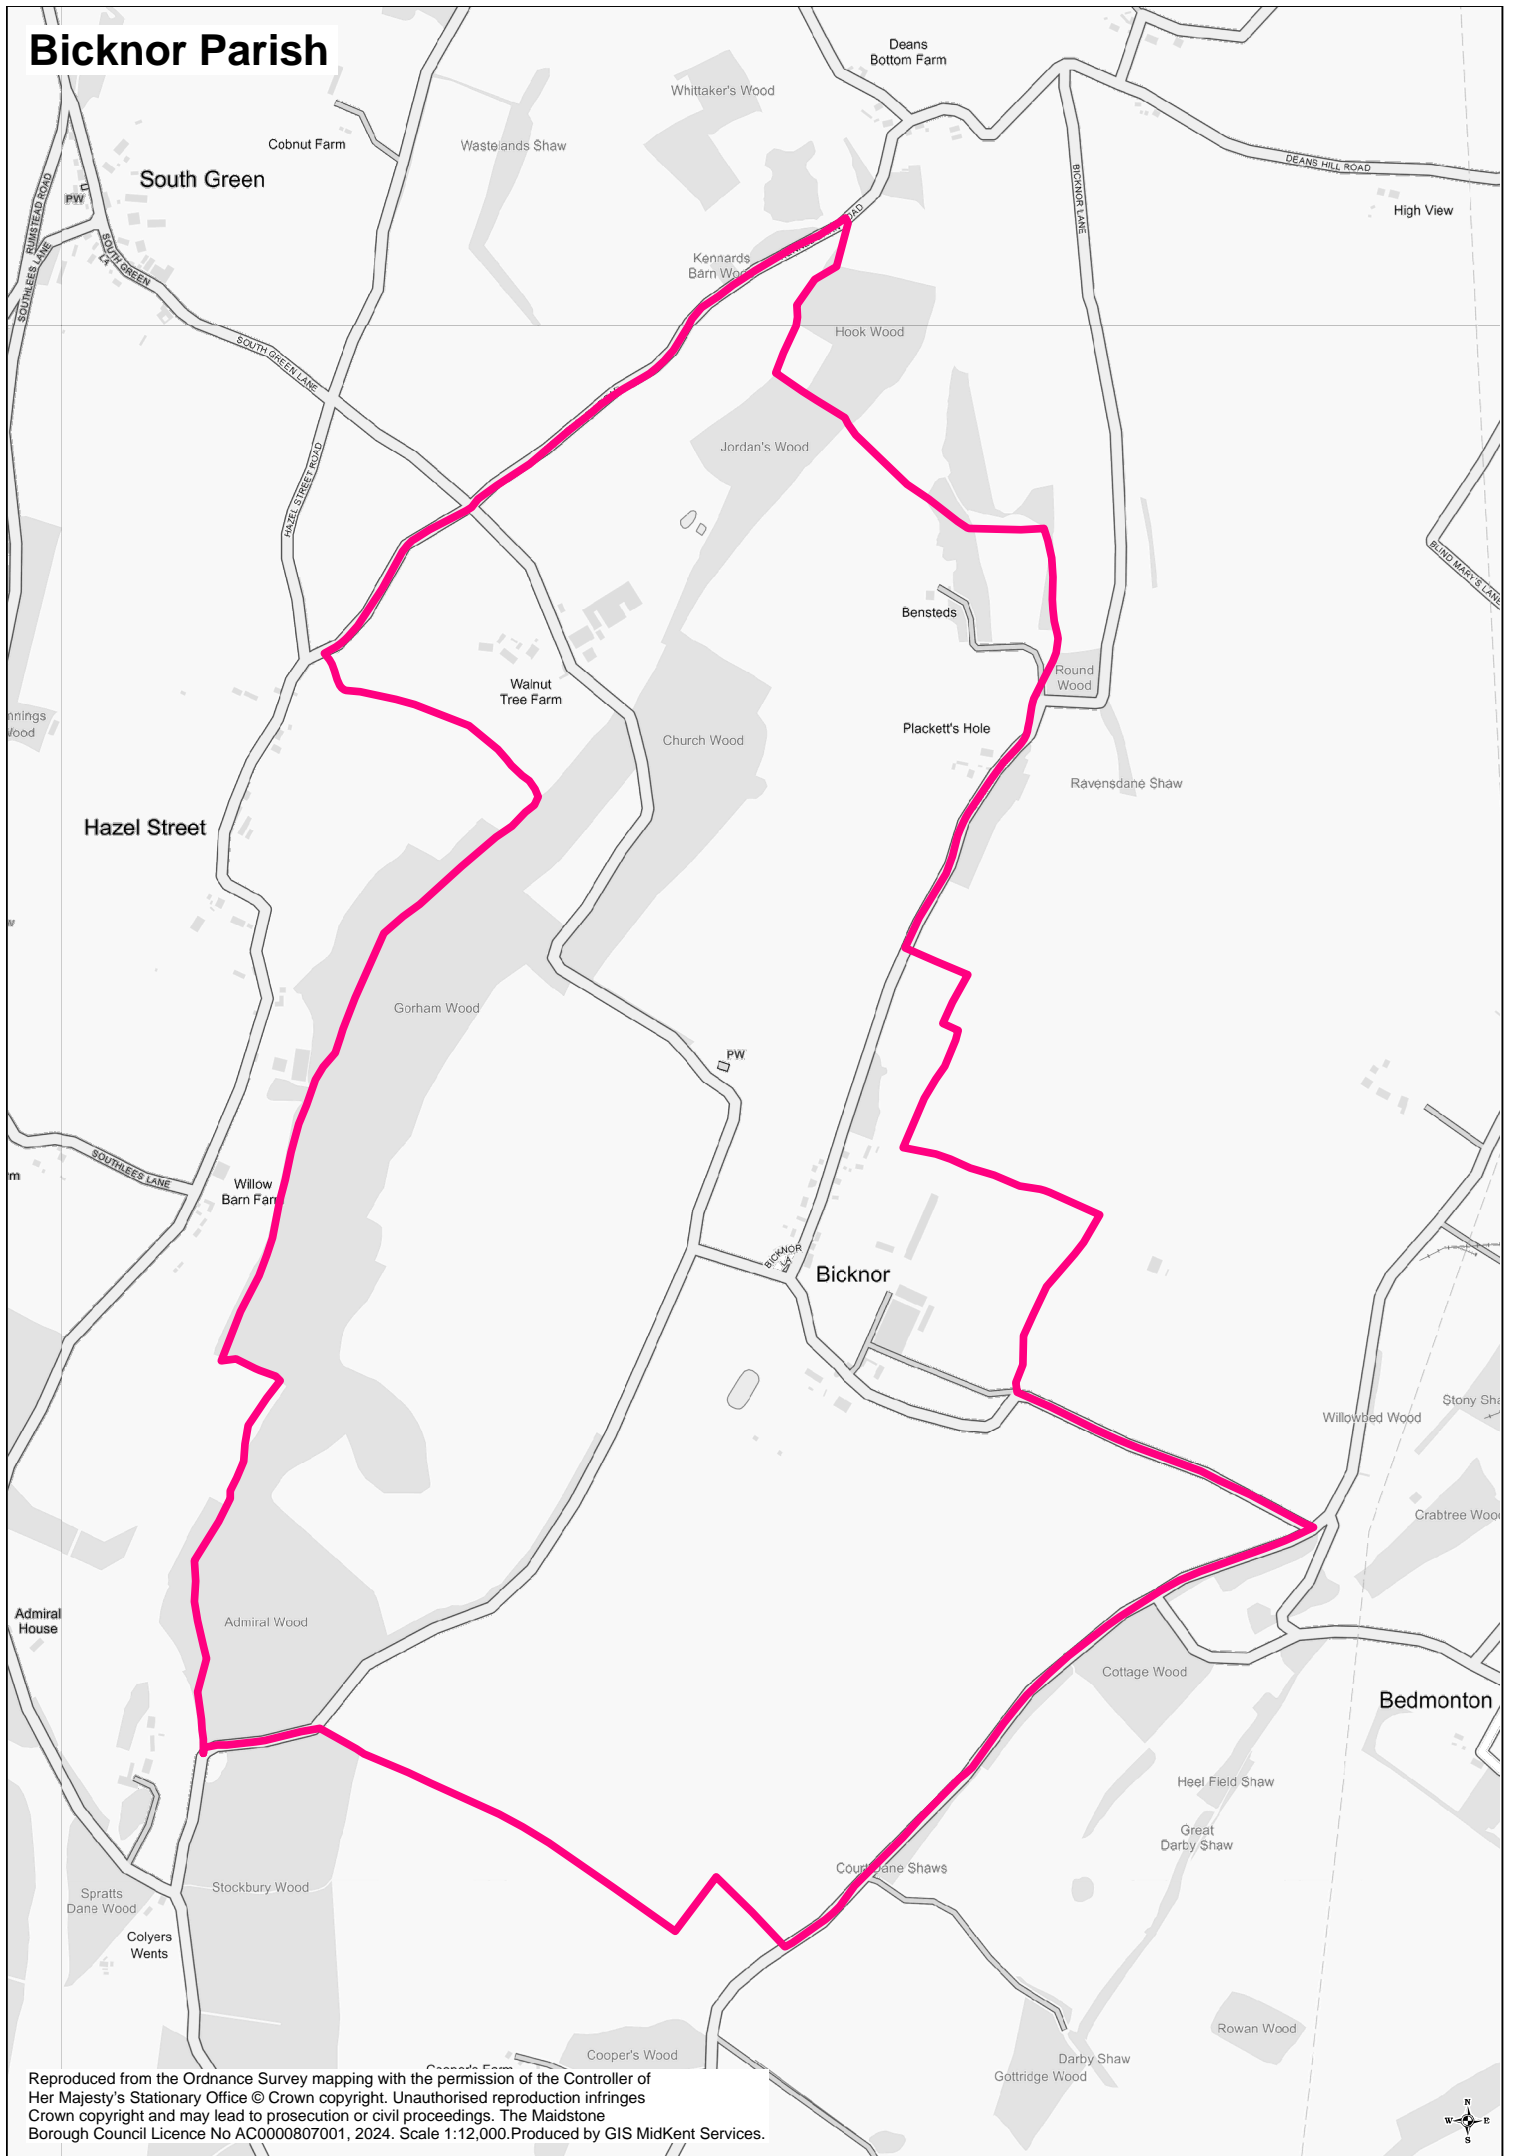

Bicknor Parish

Reproduced from the Ordnance Survey mapping with the permission of the Controller of Her Majesty's Stationary Office © Crown copyright. Unauthorised reproduction infringes Crown copyright and may lead to prosecution or civil proceedings. The Maidstone Borough Council Licence No AC0000807001, 2024. Scale 1:12,000. Produced by GIS MidKent Services.