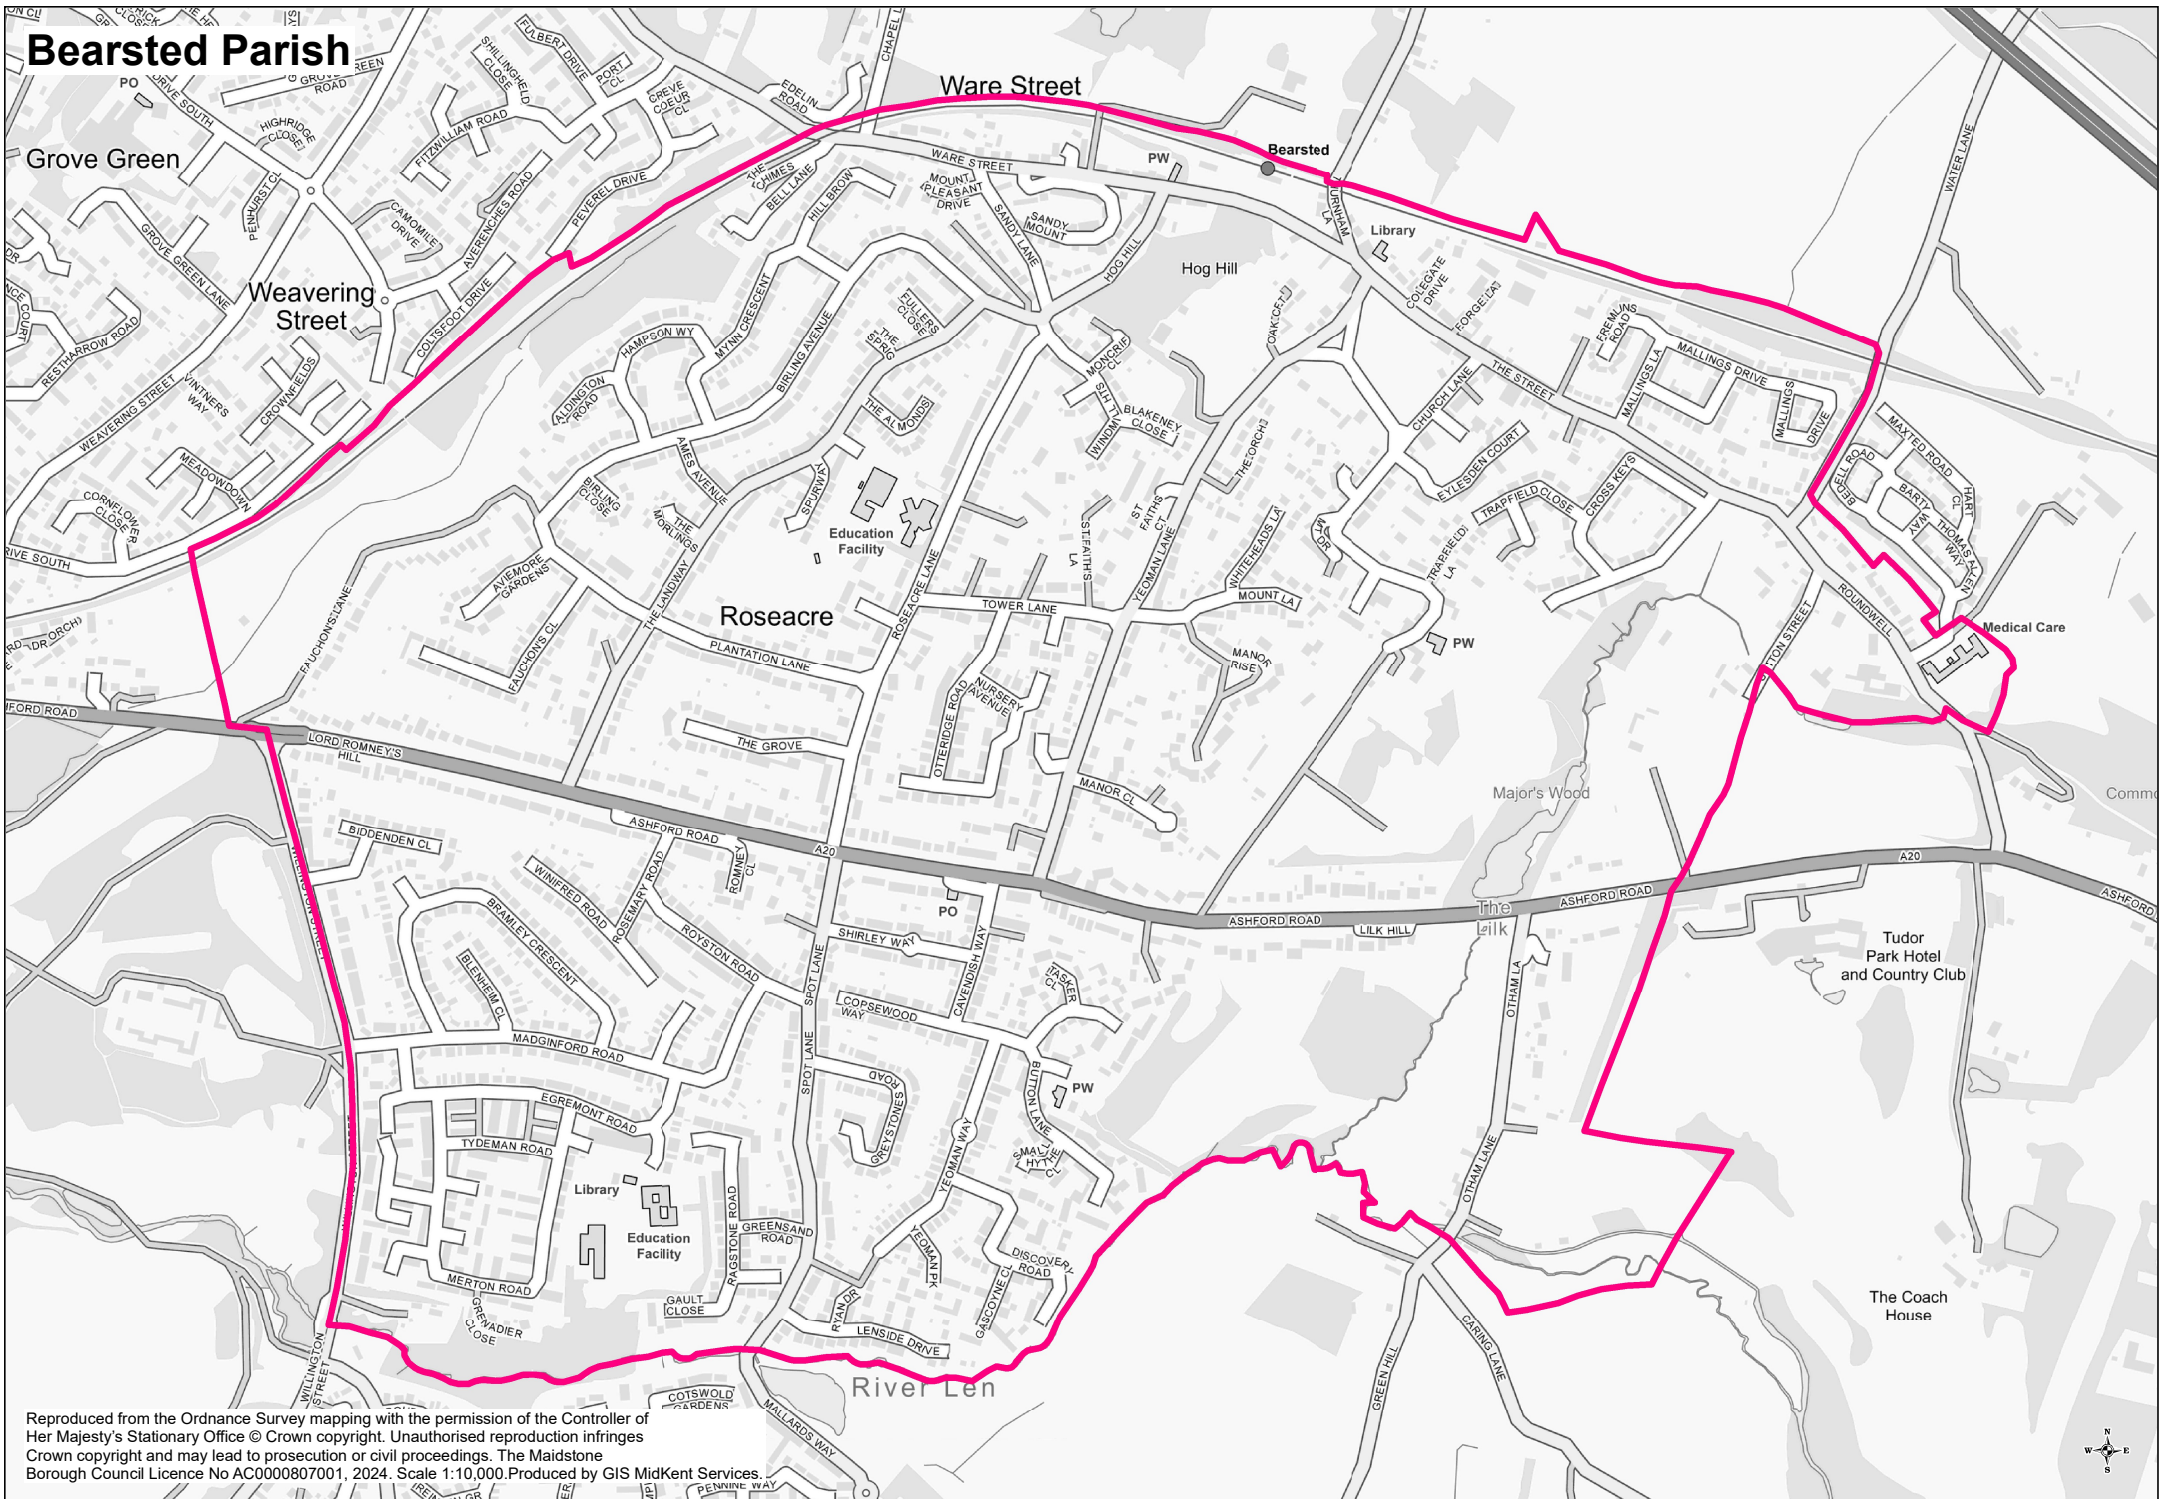

Bearsted Parish

Reproduced from the Ordnance Survey mapping with the permission of the Controller of Her Majesty's Stationary Office © Crown copyright. Unauthorised reproduction infringes Crown copyright and may lead to prosecution or civil proceedings. The Maidstone Borough Council Licence No AC0000807001, 2024. Scale 1:10,000. Produced by GIS MidKent Services.