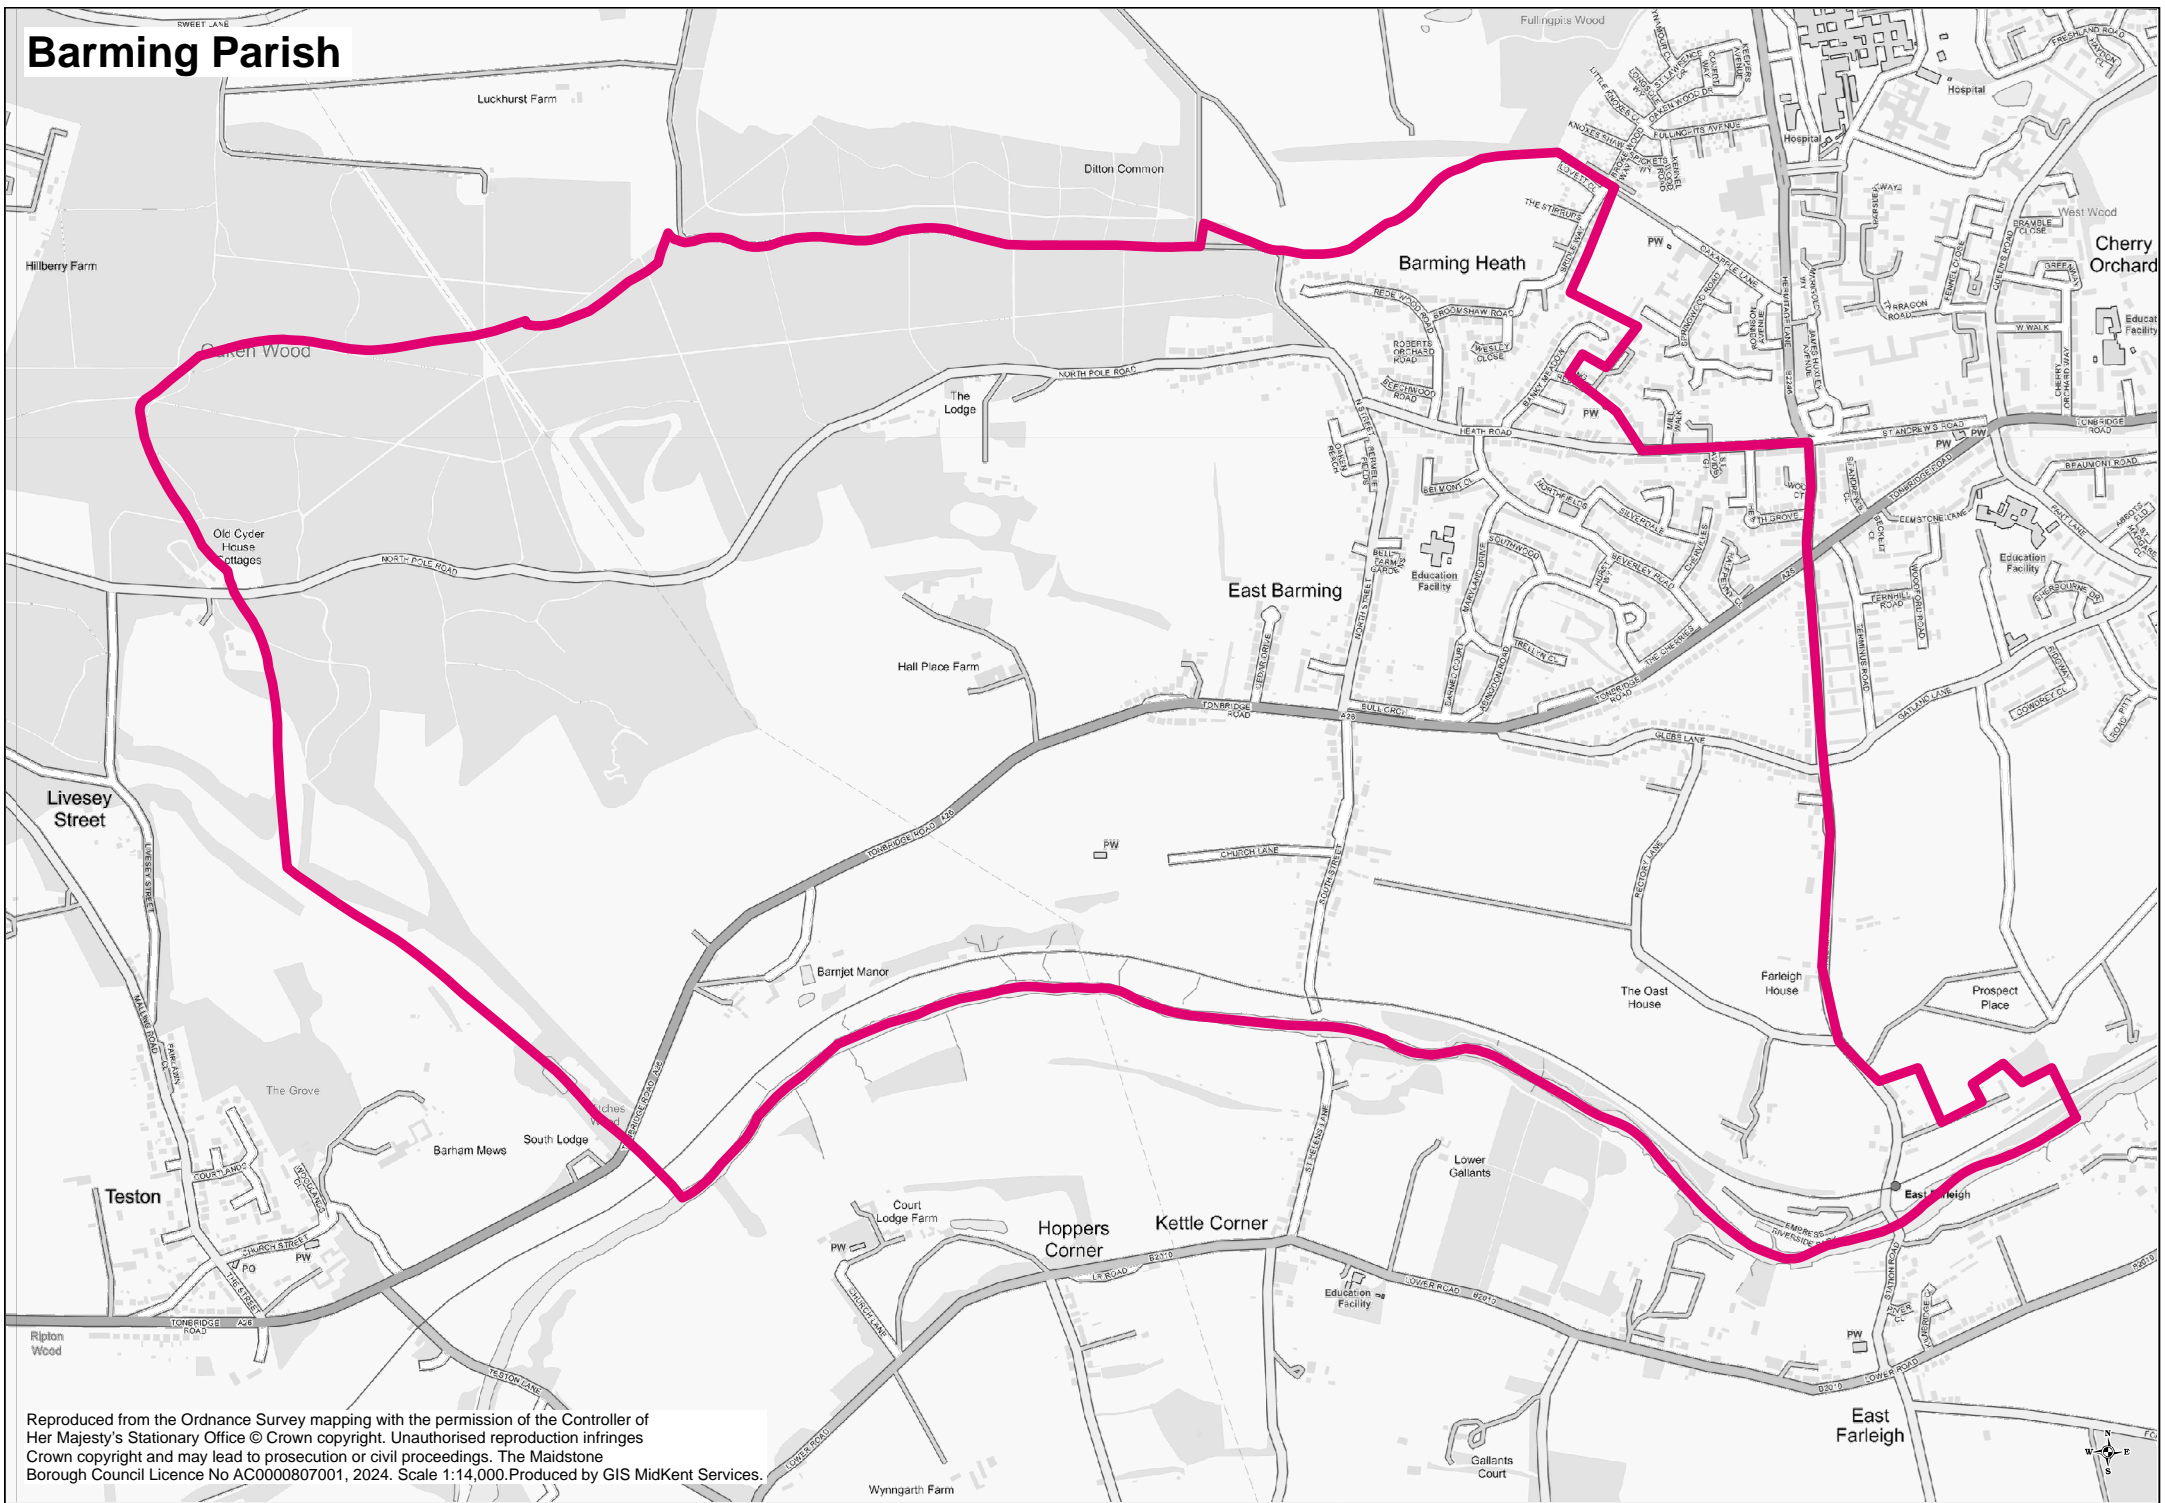

# Barming Parish

Reproduced from the Ordnance Survey mapping with the permission of the Controller of Her Majesty's Stationary Office © Crown copyright. Unauthorised reproduction infringes Crown copyright and may lead to prosecution or civil proceedings. The Maidstone Borough Council Licence No AC0000807001, 2024. Scale 1:14,000. Produced by GIS MidKent Services.