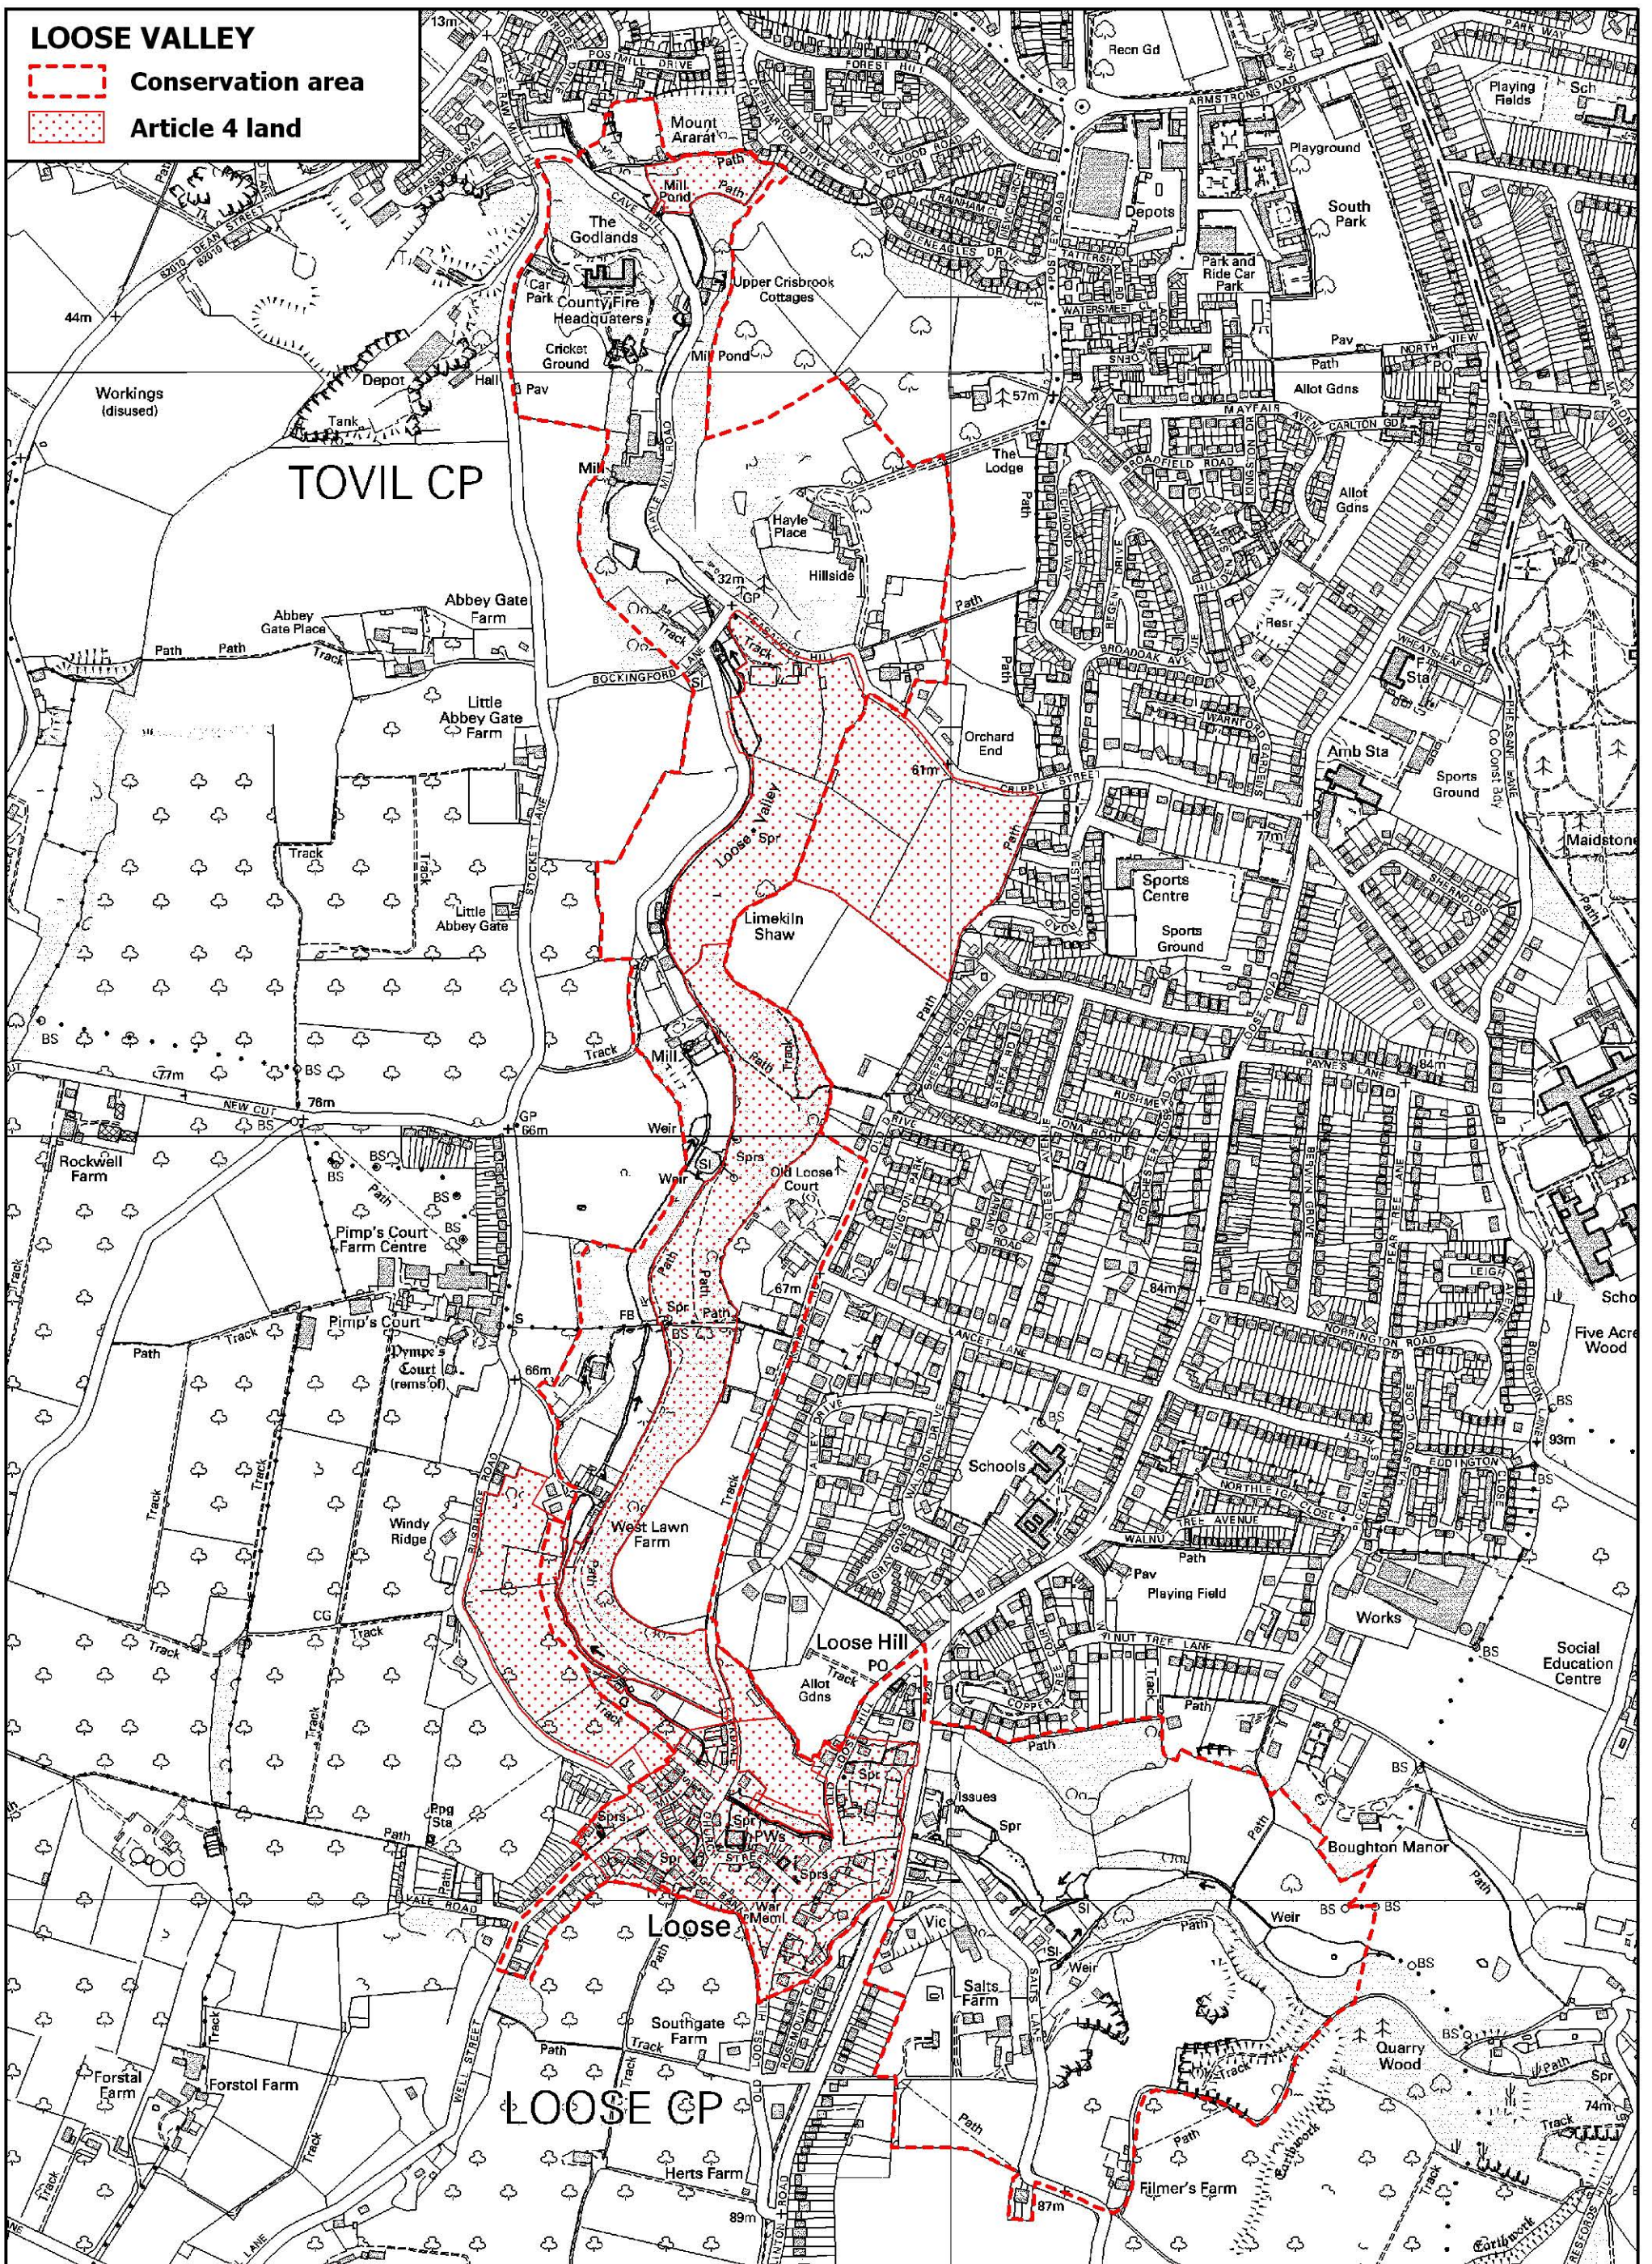

LOOSE VALLEY

 Conservation area

 Article 4 land

THE MAIDSTONE BOROUGH COUNCIL

Reproduced from the Ordnance Survey mapping with the permission of the Controller of Her Majesty's Stationery Office © Crown copyright. Unauthorised reproduction infringes Crown copyright and may lead to prosecution or civil proceedings. The Maidstone Borough Council Licence No. 100019636, 2006. Scale 1:8000